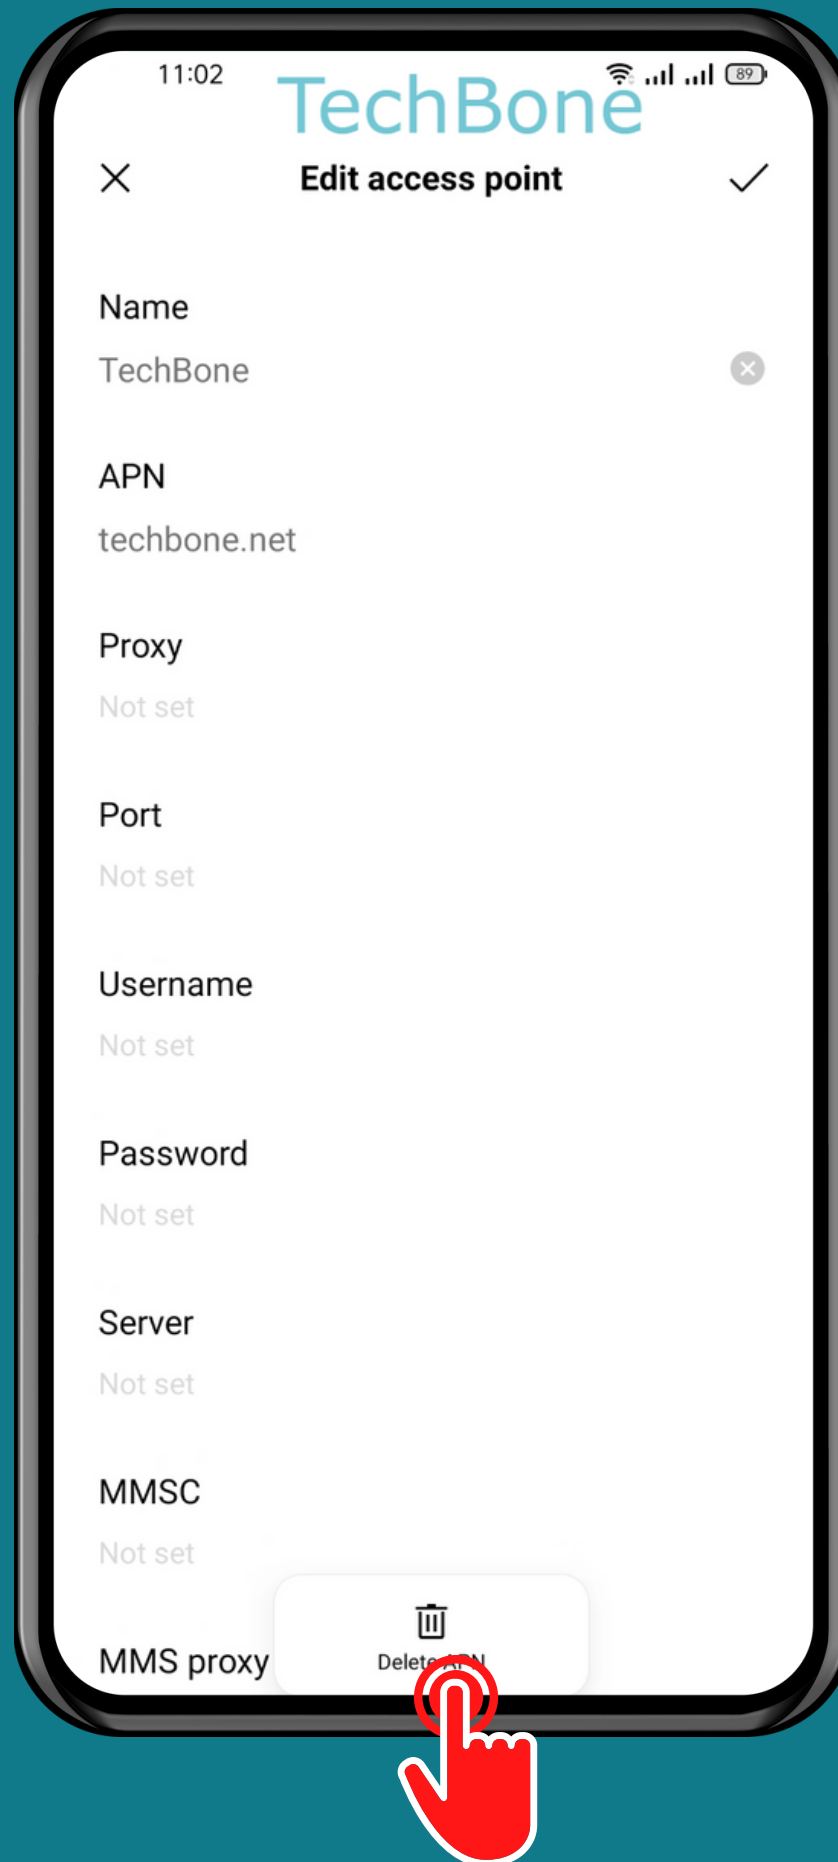

REALME

Android 11 - realme UI 2

HOW TO DELETE ACCESS POINT NAMES

Tap on
Settings

Tap on SIM card & mobile data

Choose a SIM card (Dual SIM)

Tap on
Access point names

Open the Menu

Tap on
Delete APN

Done!