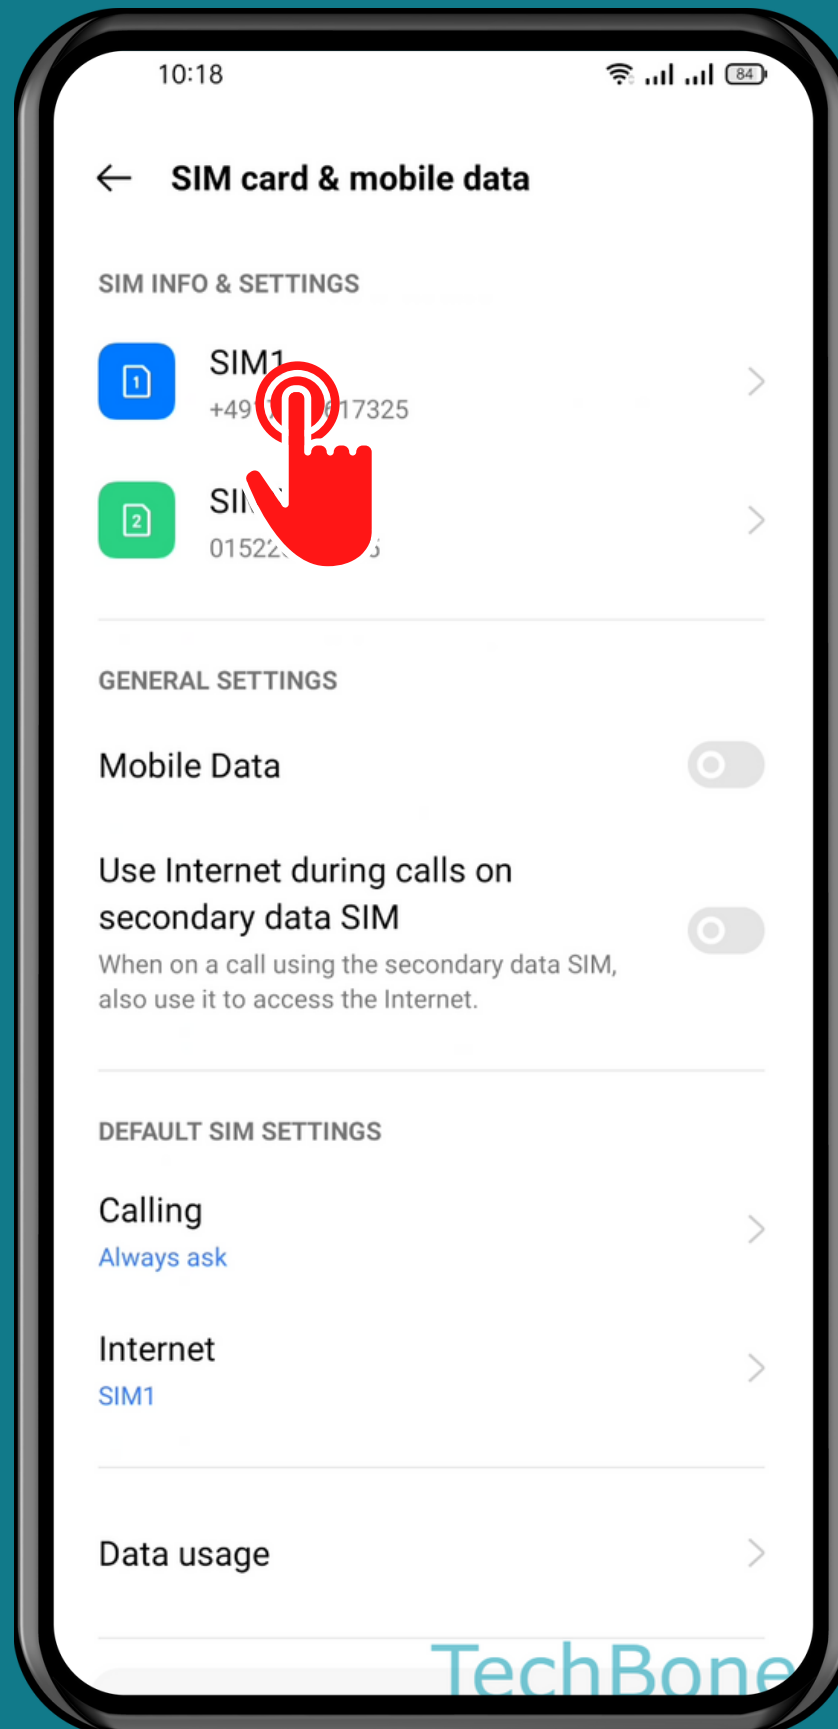

REALME

Android 11 - realme UI 2

HOW TO DELETE ACCESS POINT NAMES

Tap on
Settings

Tap on SIM card & mobile data

Choose a SIM card (Dual SIM)

Tap on
Access point names

Open the Menu

Tap on
Delete APN

Done!