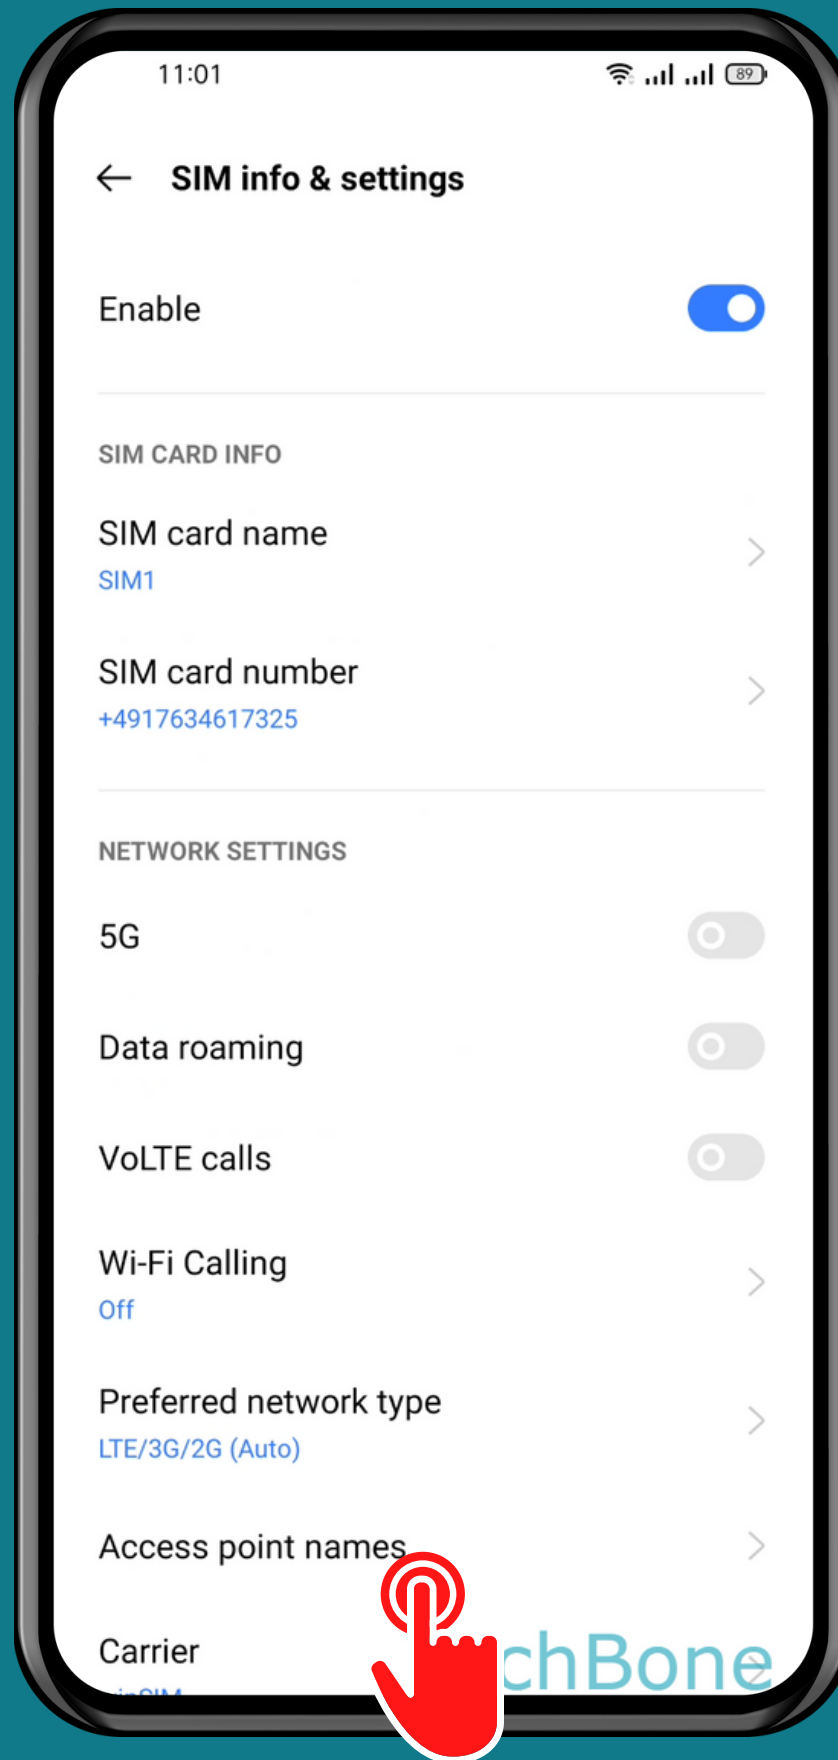

REALME

Android 11 - realme UI 2

HOW TO DELETE ACCESS POINT NAMES

Tap on
Settings

Tap on SIM card & mobile data

Choose a SIM card (Dual SIM)

Tap on
Access point names

Open the Menu

Tap on
Delete APN

Done!