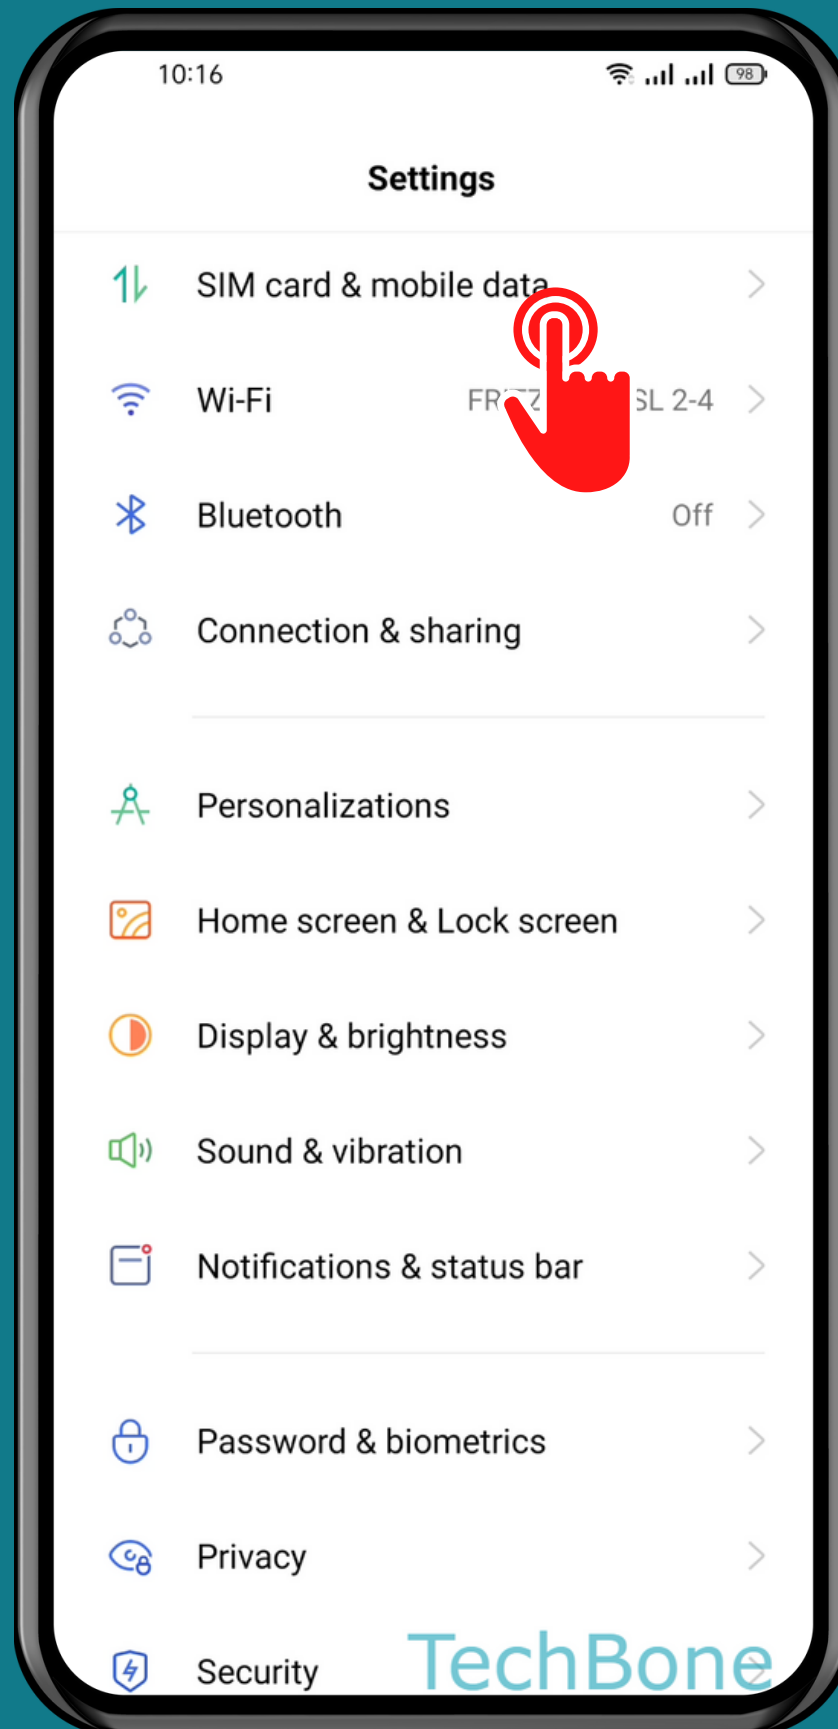

REALME

Android 11 - realme UI 2

HOW TO DELETE ACCESS POINT NAMES

Tap on
Settings

Tap on SIM card & mobile data

Choose a SIM card (Dual SIM)

Tap on
Access point names

Open the Menu

Tap on
Delete APN

Done!