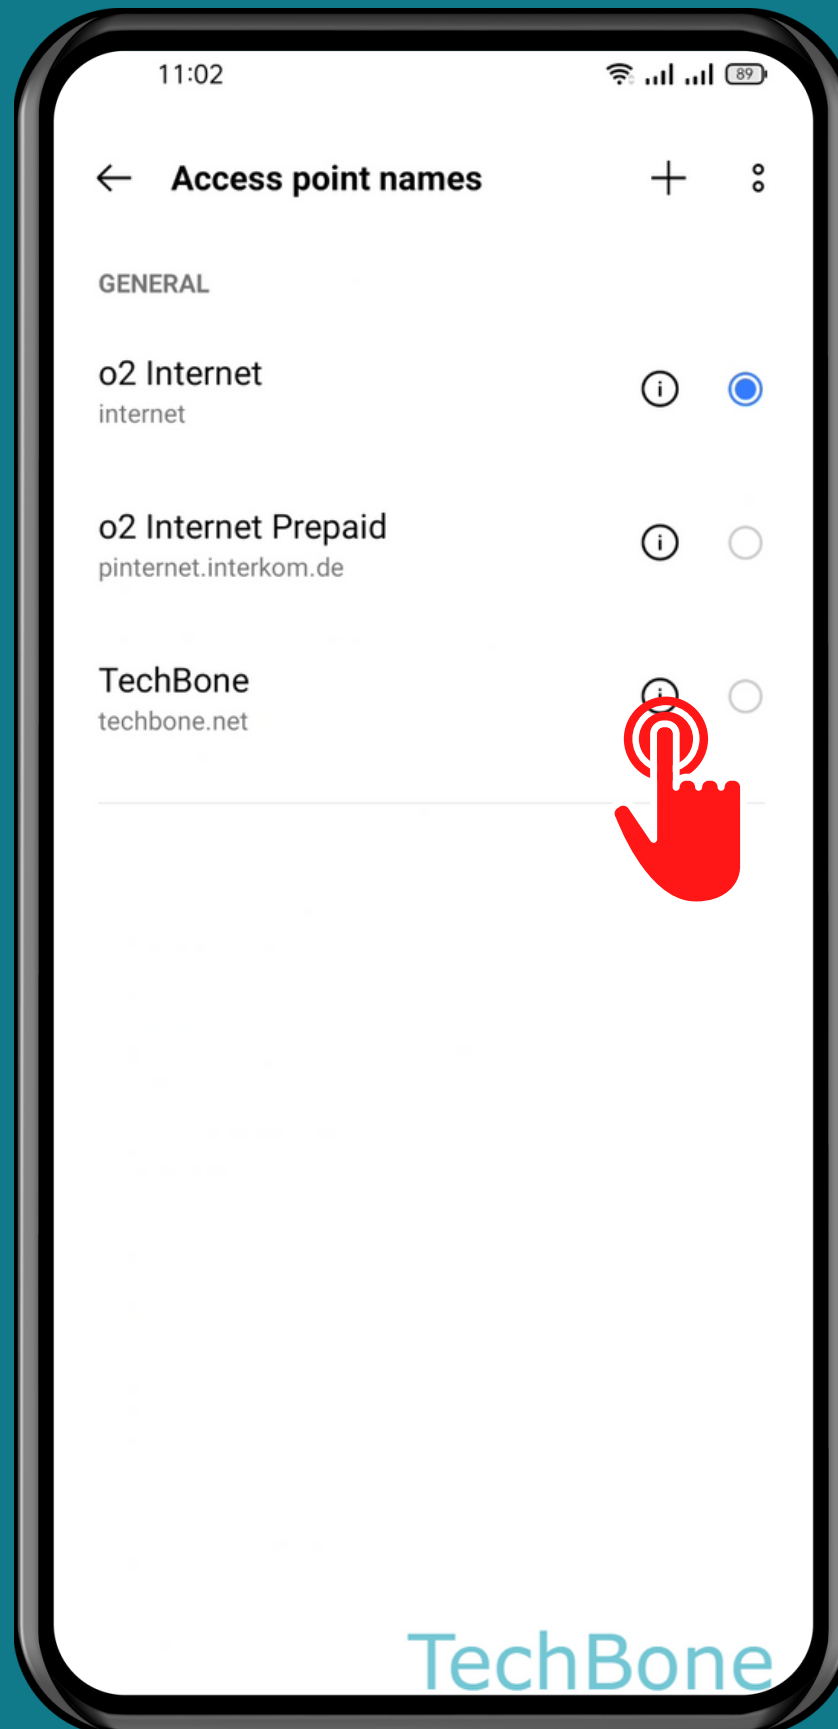

REALME

Android 11 - realme UI 2

HOW TO DELETE ACCESS POINT NAMES

Tap on
Settings

Tap on SIM card & mobile data

Choose a SIM card (Dual SIM)

Tap on
Access point names

Open the Menu

Tap on
Delete APN

Done!