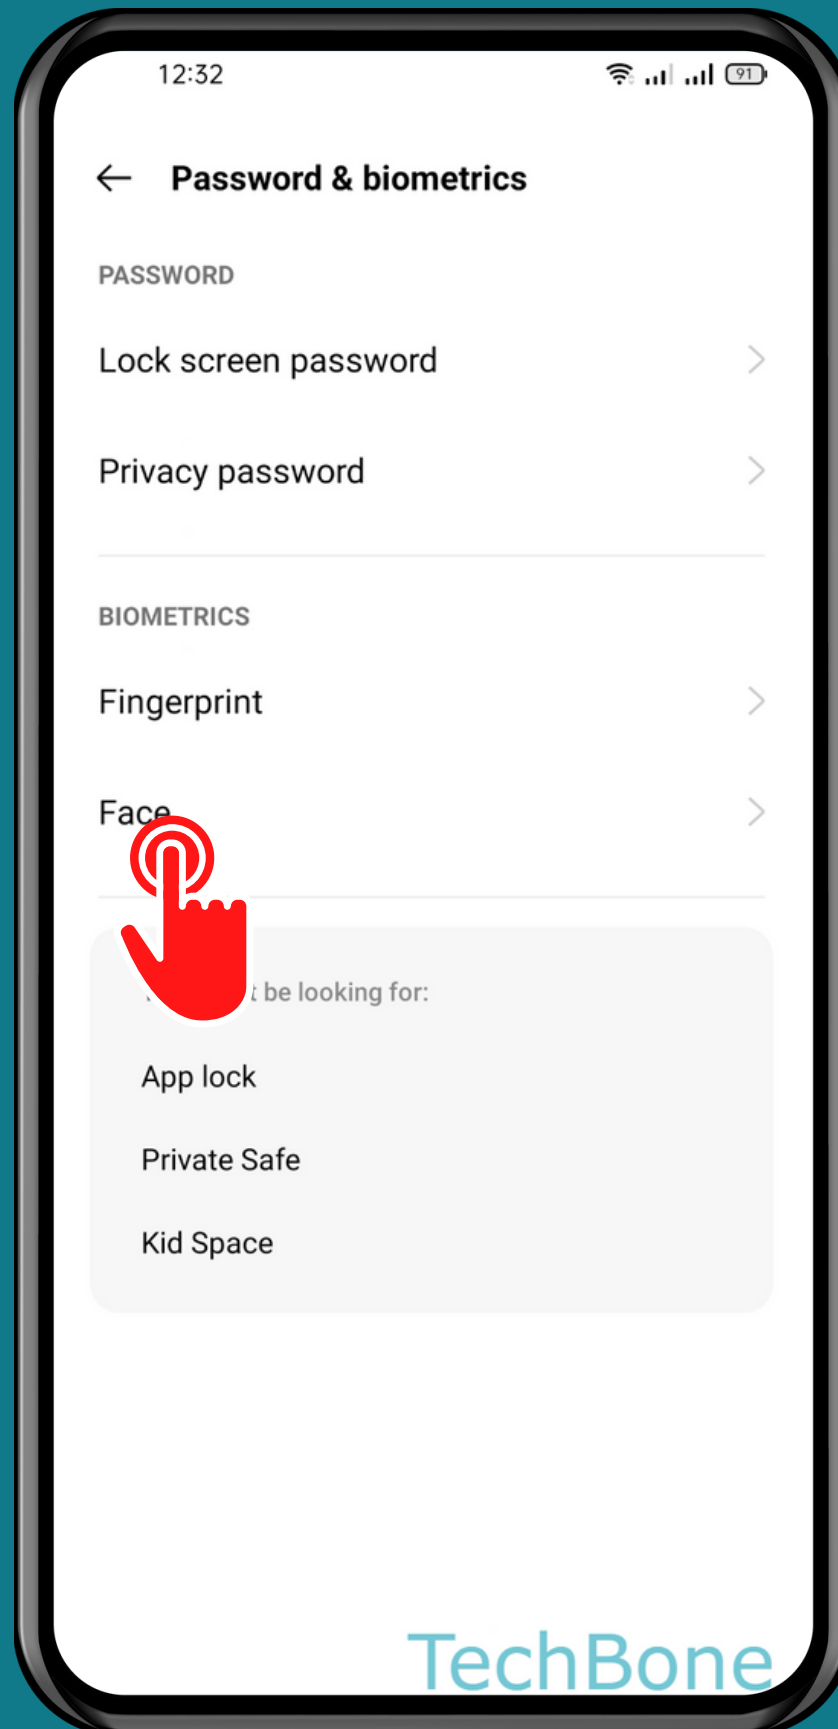

REALME

Android 11 - realme UI 2

HOW TO DELETE FACE DATA

Tap on
Settings

Tap on Password & biometrics

Tap on
Face

Tap on
Delete

Tap on
Delete to confirm