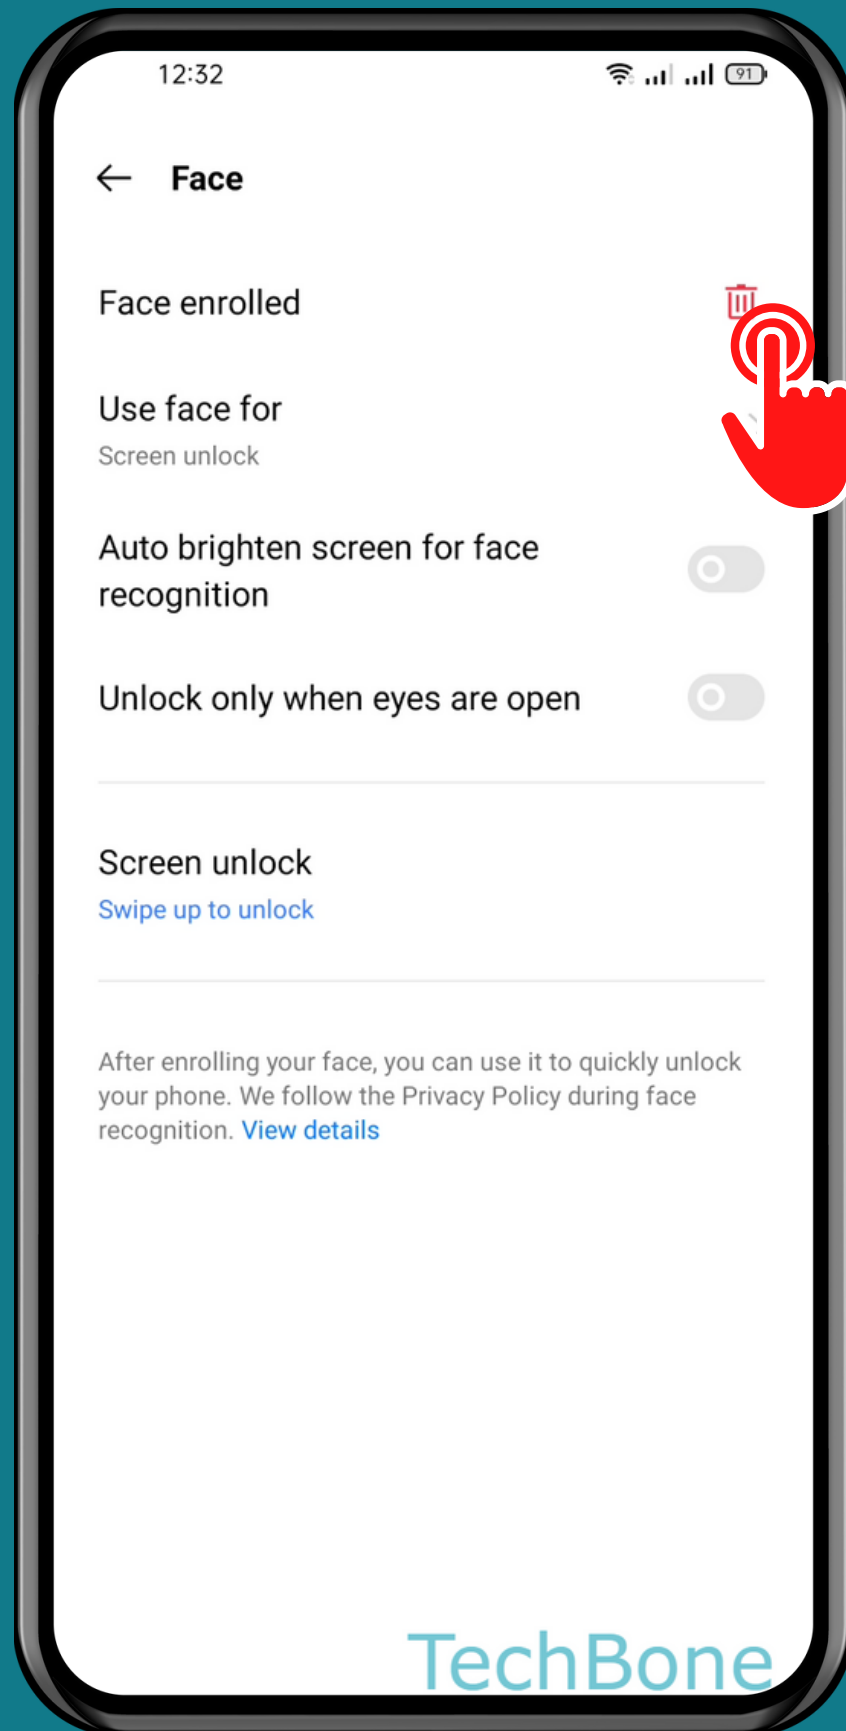

REALME

Android 11 - realme UI 2

HOW TO DELETE FACE DATA

Tap on
Settings

Tap on Password & biometrics

Tap on
Face

Tap on
Delete

Tap on
Delete to confirm