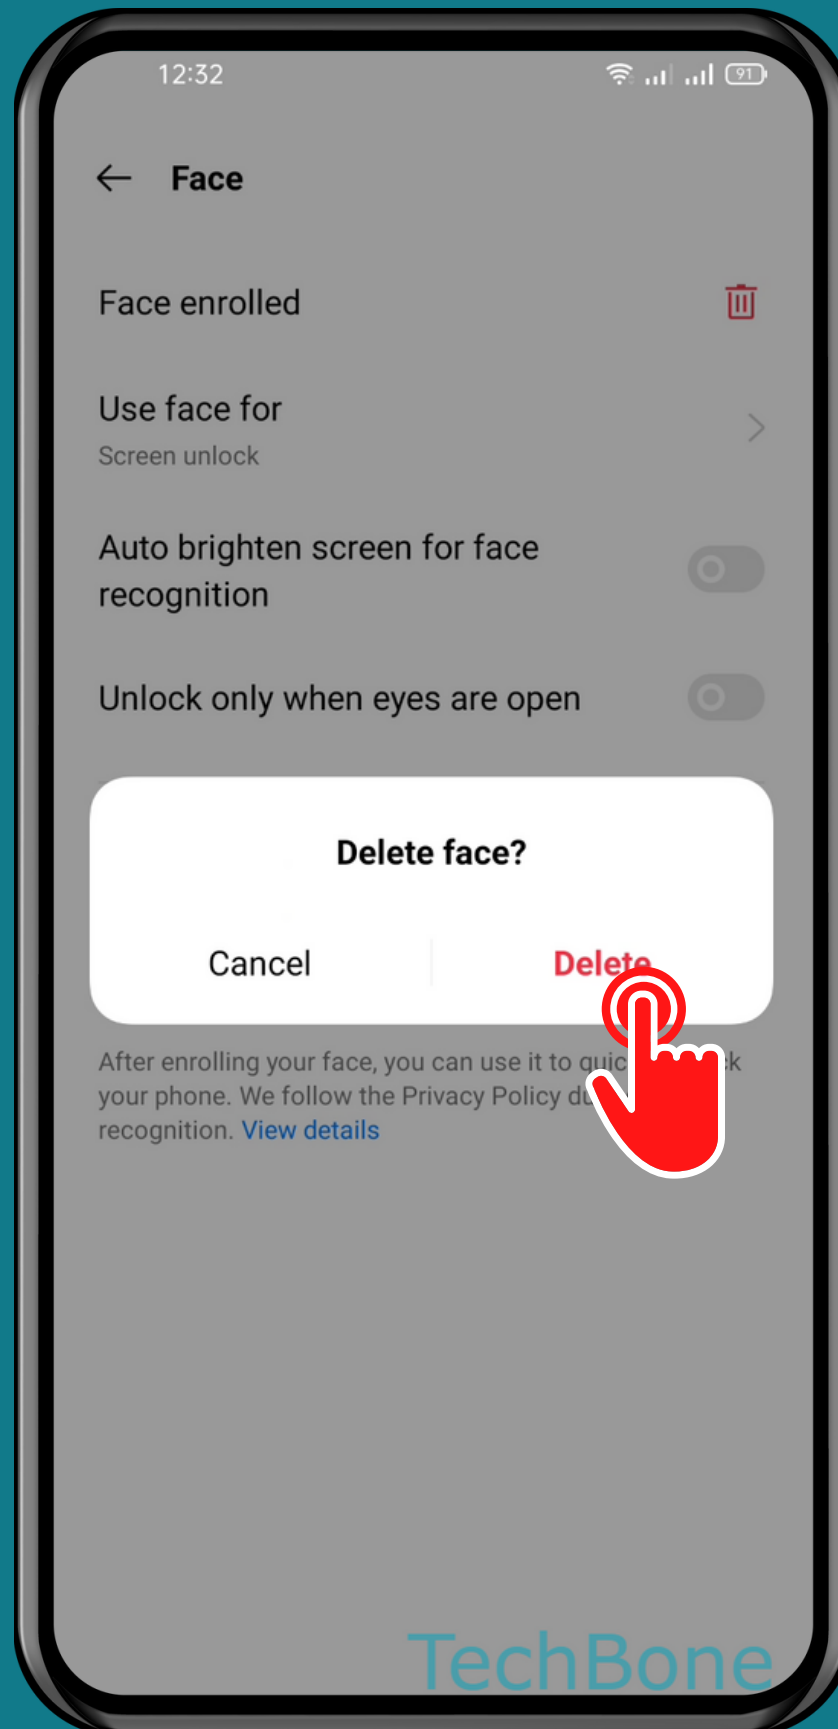

REALME

Android 11 - realme UI 2

HOW TO DELETE FACE DATA

Tap on
Settings

Tap on Password & biometrics

Tap on
Face

Tap on
Delete

Tap on
Delete to confirm