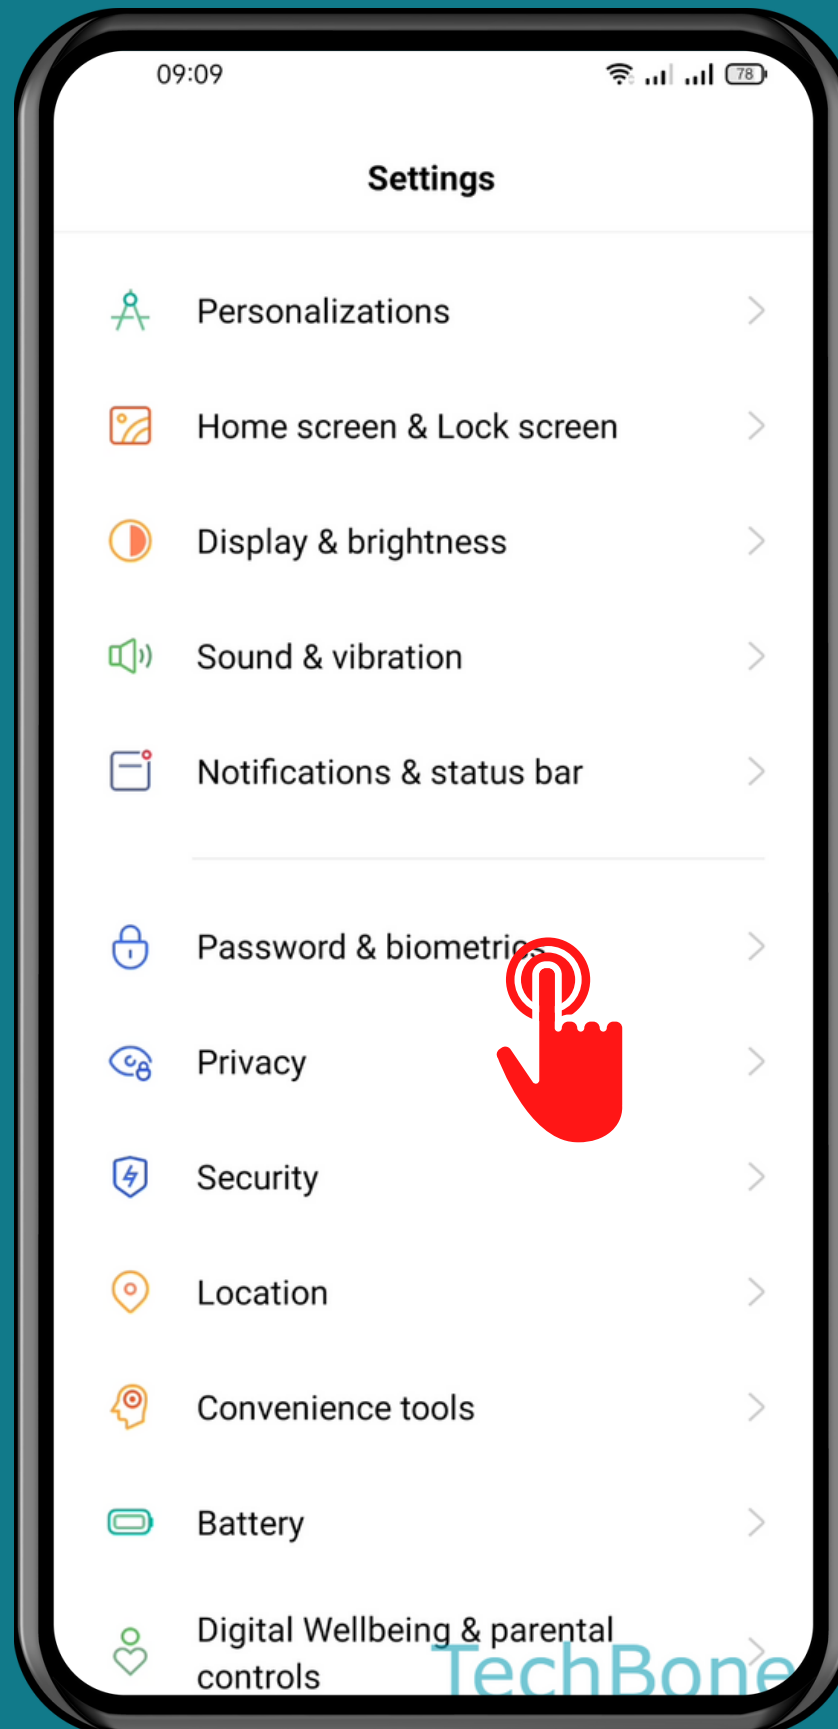

REALME

Android 11 - realme UI 2

HOW TO DELETE FACE DATA

Tap on
Settings

Tap on Password & biometrics

Tap on
Face

Tap on
Delete

Tap on
Delete to confirm