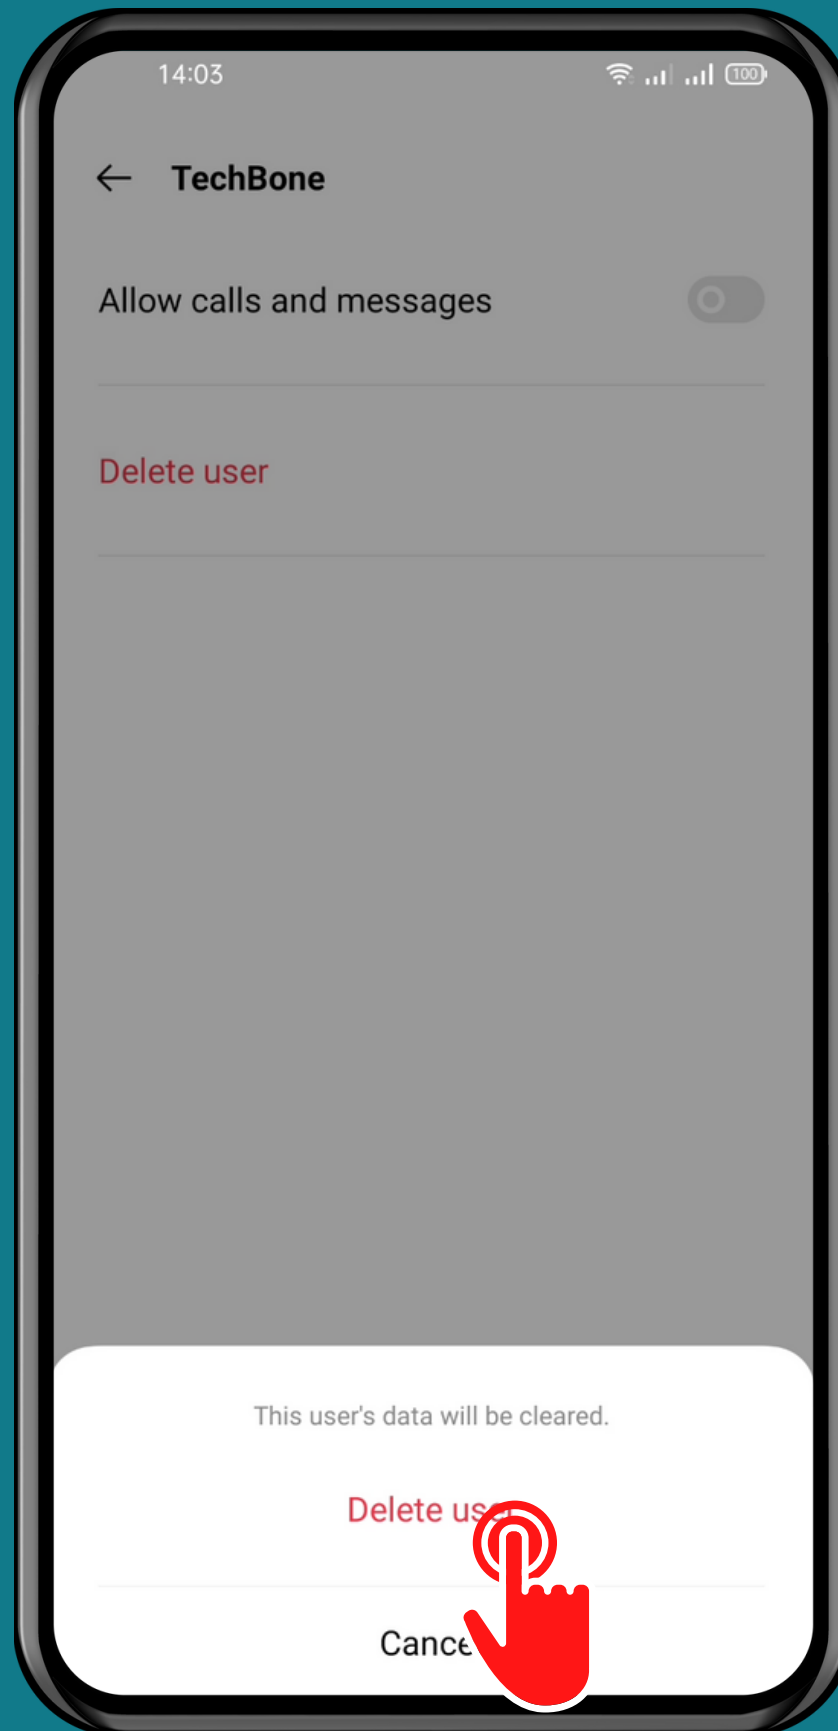

REALME

Android 11 - realme UI 2

HOW TO DELETE USER

Tap on
Settings

Tap on Users & accounts

Tap on Multiple users

Tap on
Settings

Tap on
Delete user