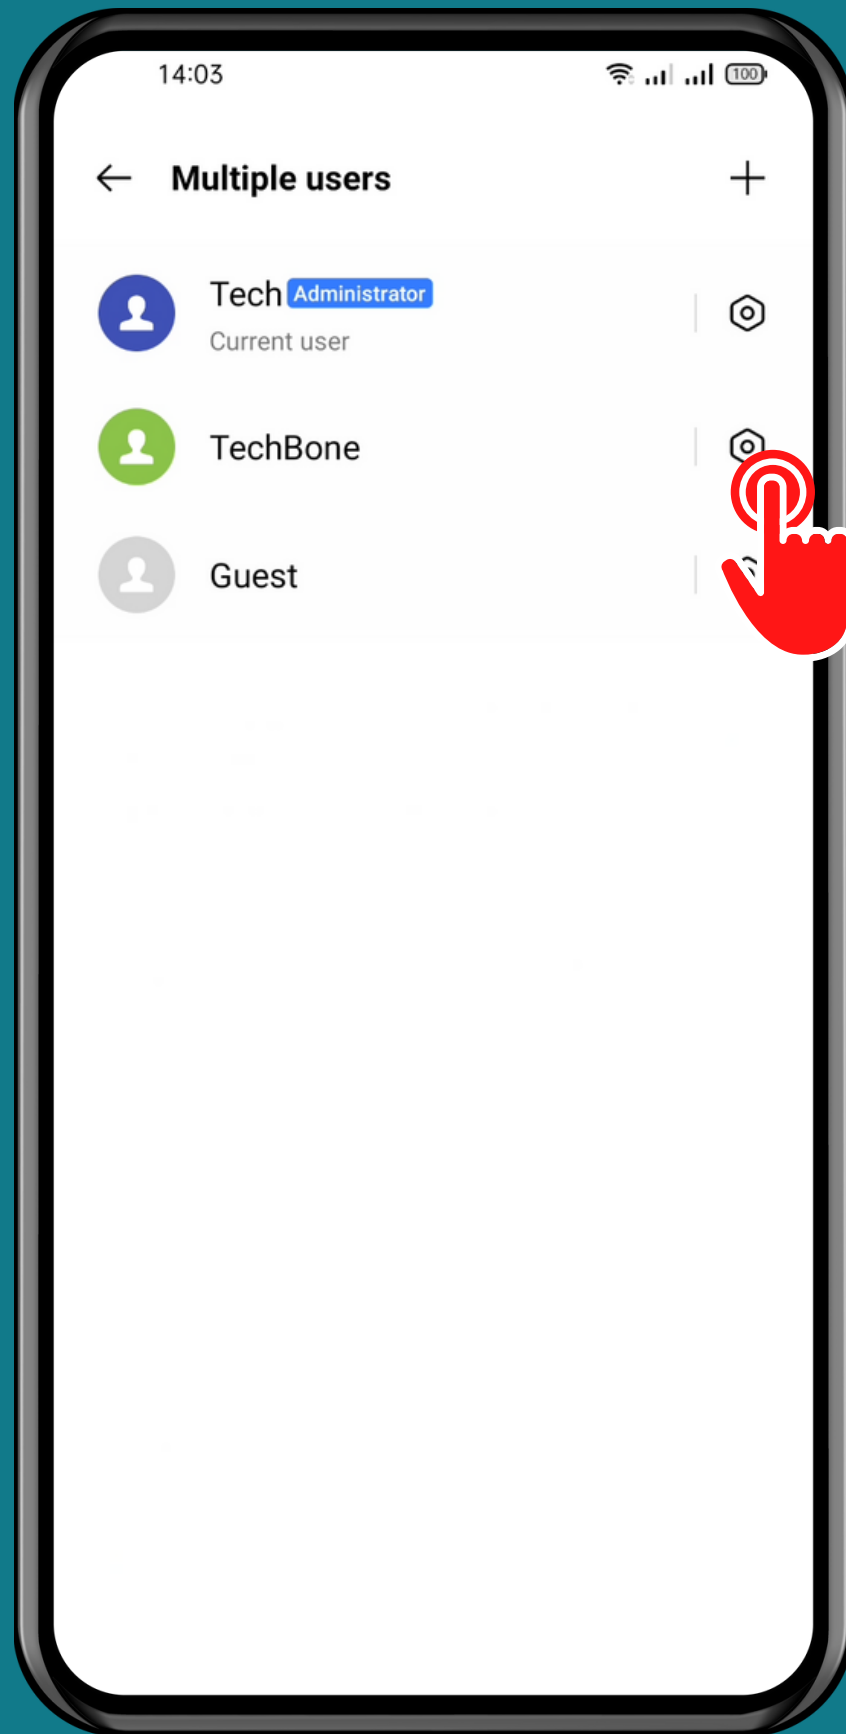

REALME

Android 11 - realme UI 2

HOW TO DELETE USER

Tap on
Settings

Tap on Users & accounts

Tap on Multiple users

Tap on
Settings

Tap on
Delete user