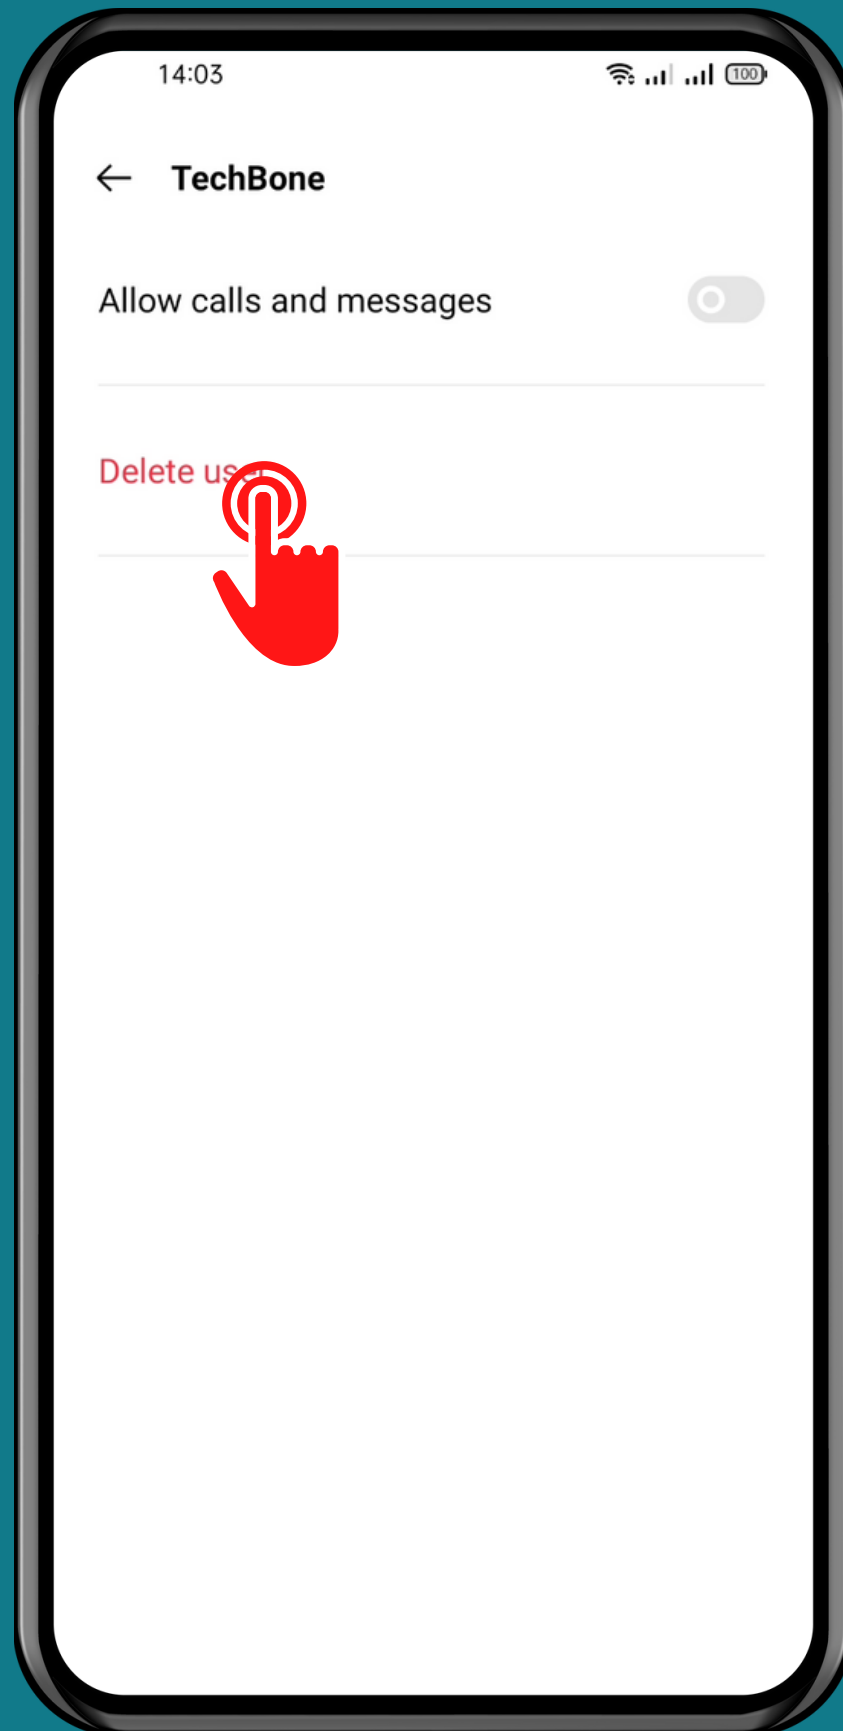

REALME

Android 11 - realme UI 2

HOW TO DELETE USER

Tap on
Settings

Tap on Users & accounts

Tap on Multiple users

Tap on
Settings

Tap on
Delete user