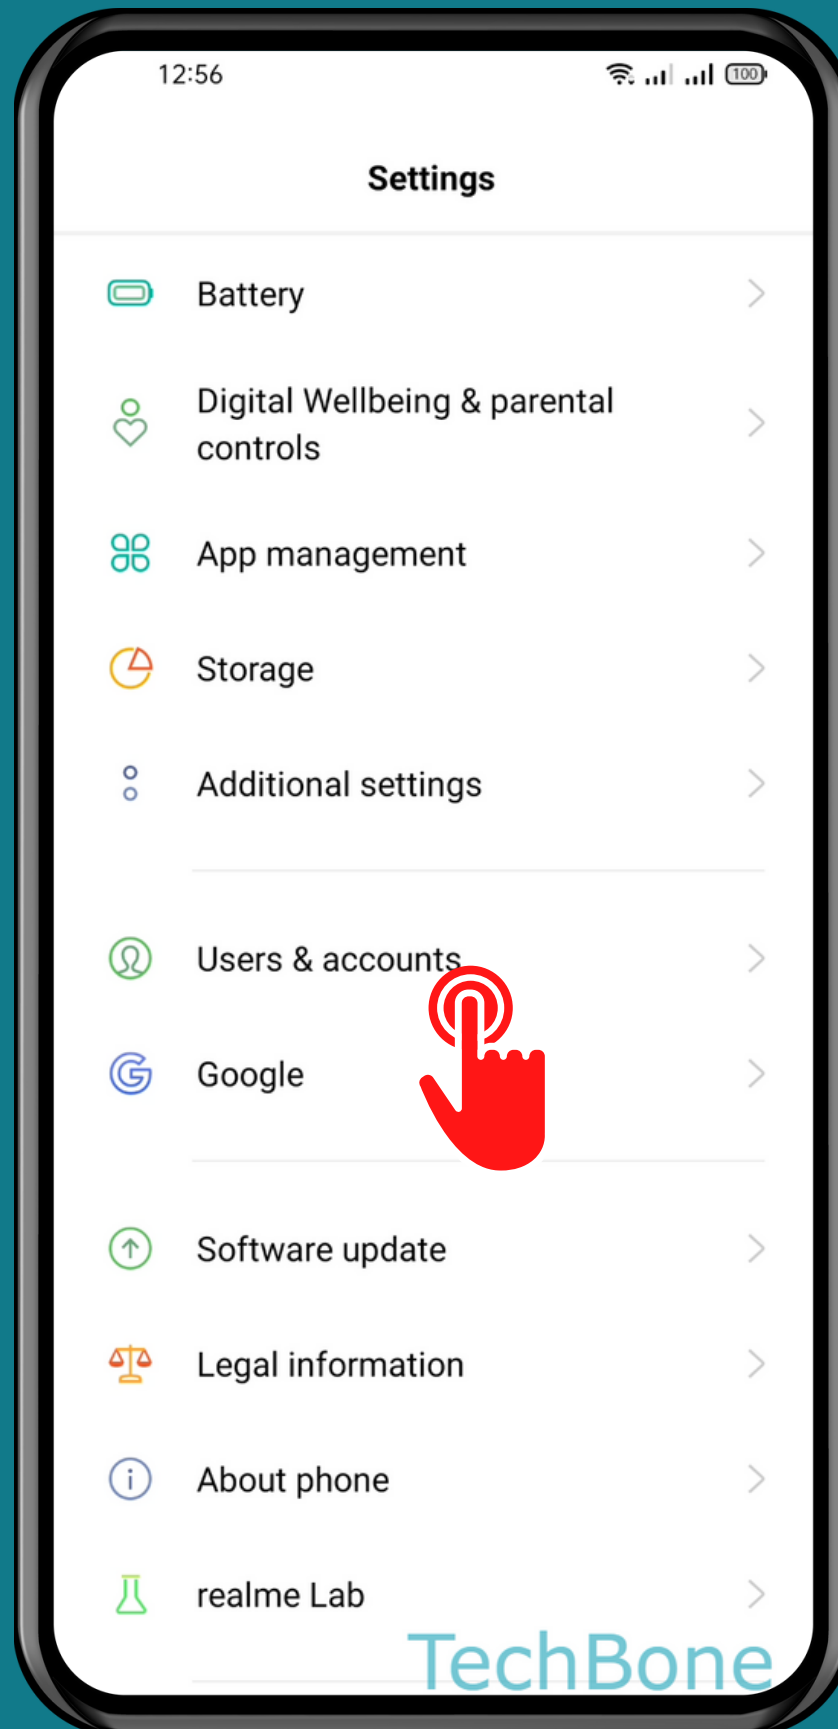

REALME

Android 11 - realme UI 2

HOW TO DELETE USER

Tap on
Settings

Tap on Users & accounts

Tap on Multiple users

Tap on
Settings

Tap on
Delete user