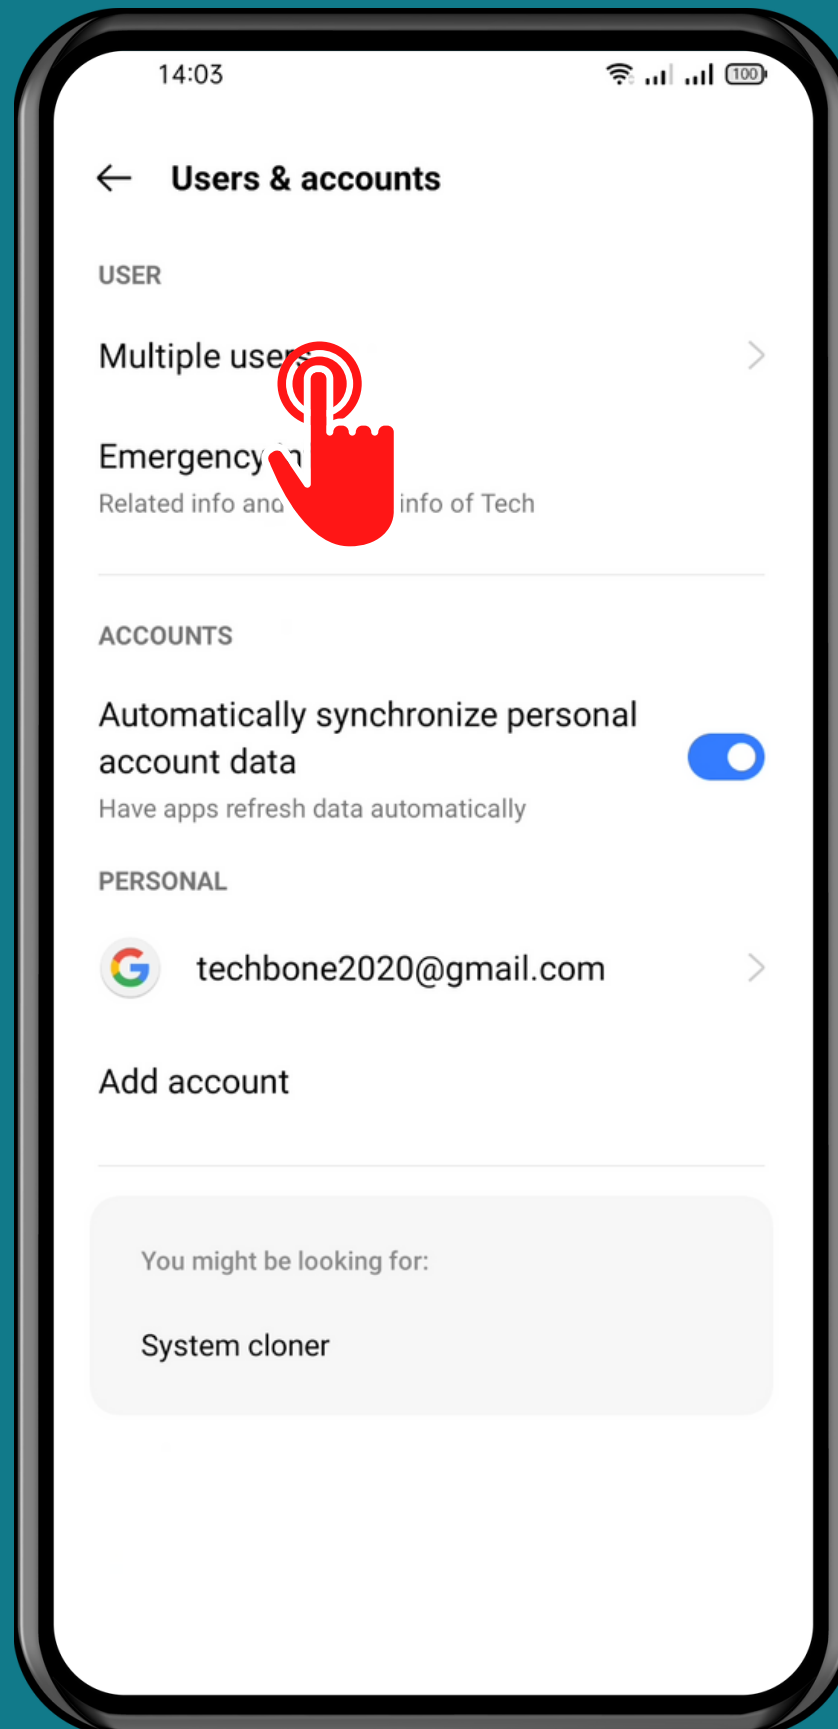

REALME

Android 11 - realme UI 2

HOW TO DELETE USER

Tap on
Settings

Tap on Users & accounts

Tap on Multiple users

Tap on
Settings

Tap on
Delete user

Tap on
Delete user
to confirm

Done!