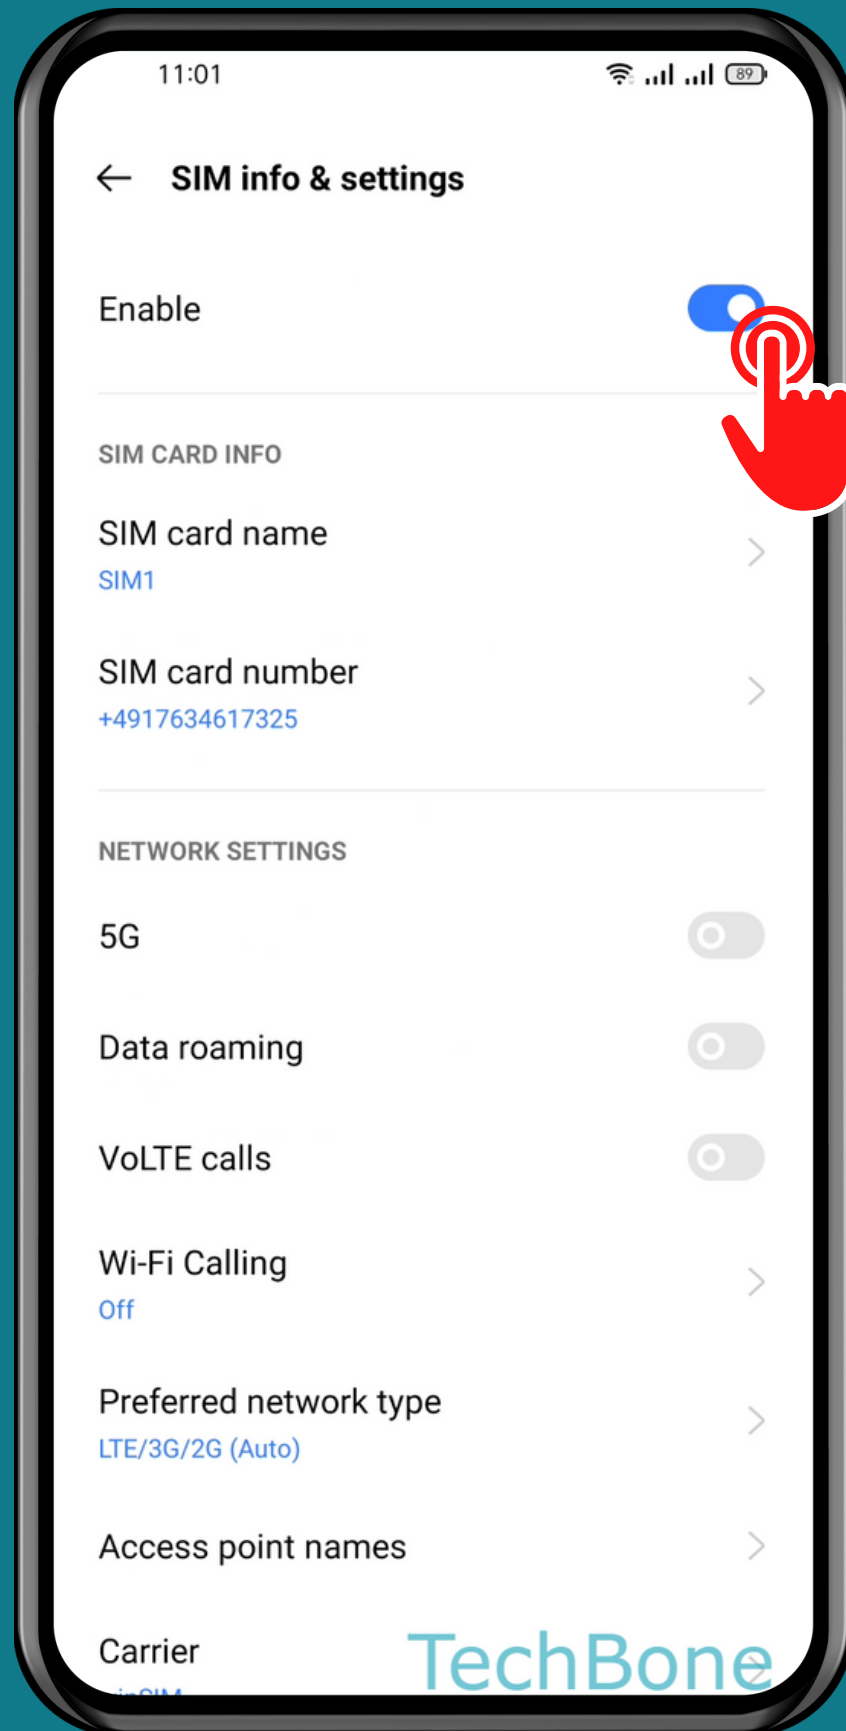

REALME

Android 11 - realme UI 2

HOW TO ENABLE/DISABLE SIM CARDS

Tap on
Settings

Tap on
SIM card &
mobile data

Choose a SIM card (Dual SIM)

Enable or Disable the SIM Card

Done!