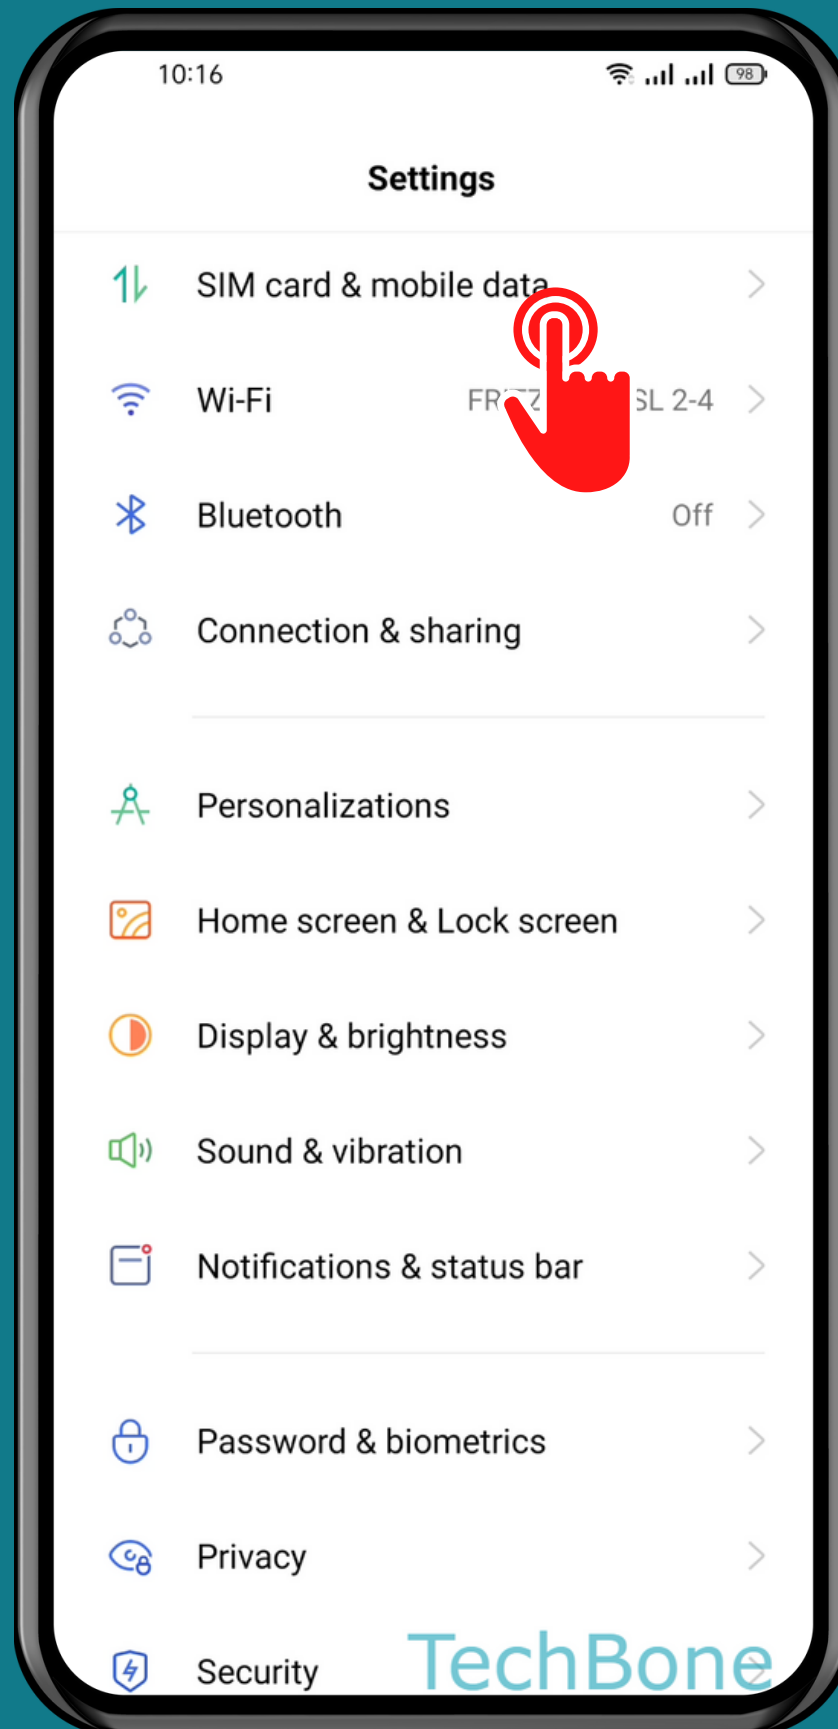

REALME

Android 11 - realme UI 2

HOW TO ENABLE/DISABLE SIM CARDS

Tap on
Settings

Tap on
SIM card &
mobile data

Choose a SIM card (Dual SIM)

Enable or Disable the SIM Card

Done!