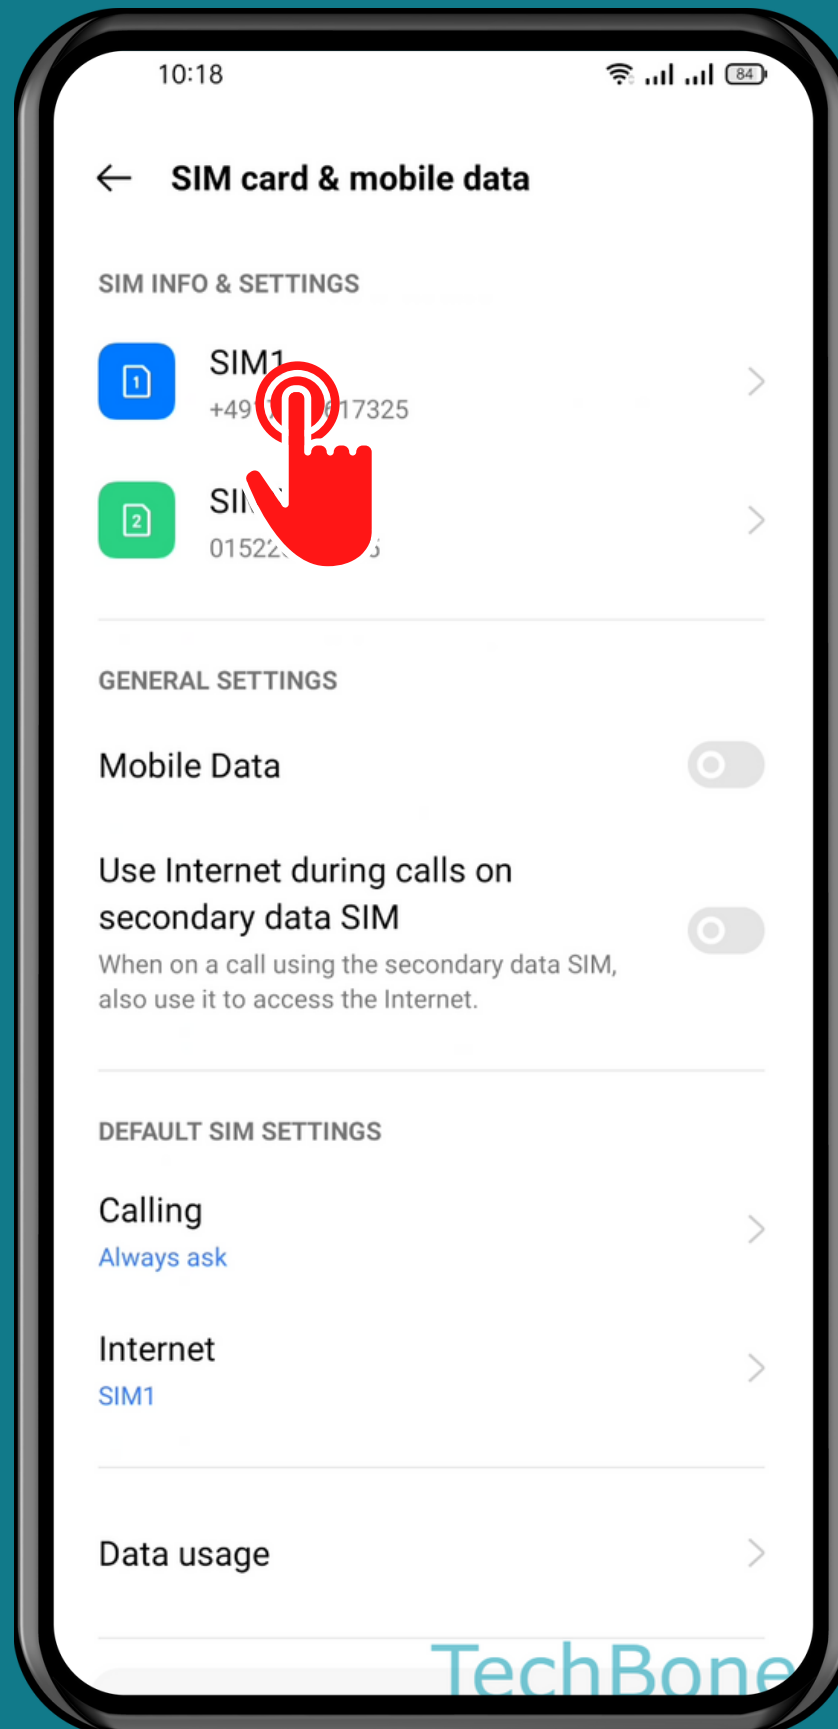

REALME

Android 11 - realme UI 2

HOW TO ENABLE/DISABLE SIM CARDS

Tap on
Settings

Tap on
SIM card &
mobile data

Choose a SIM card (Dual SIM)

Enable or Disable the SIM Card

Done!