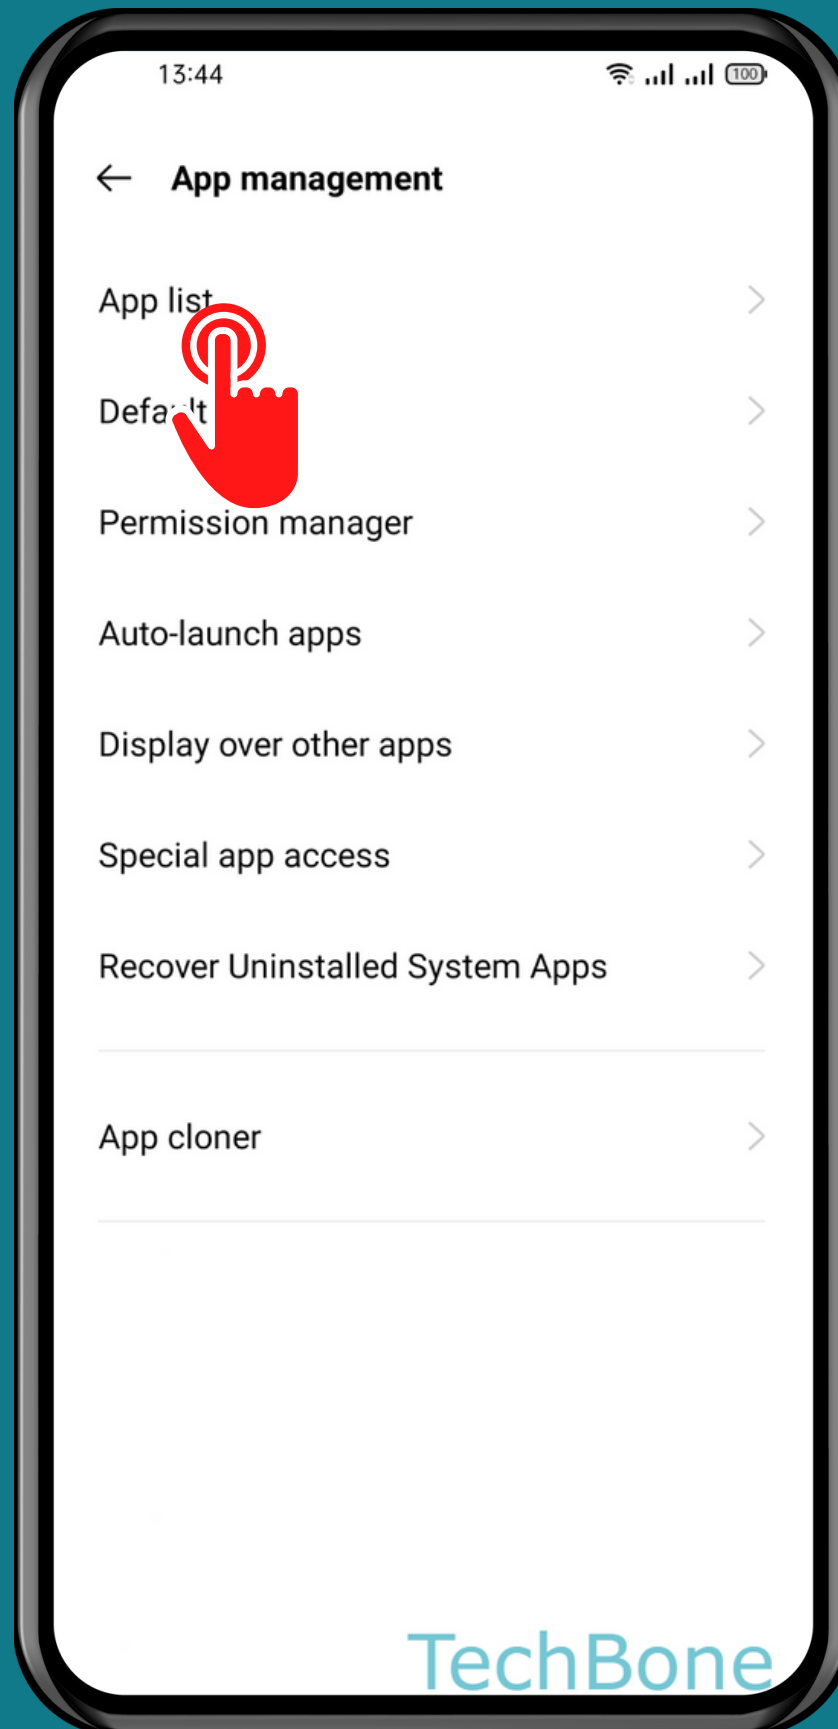

REALME

Android 11 - realme UI 2

HOW TO FORCE STOP AN APP

Tap on
Settings

Tap on App management

Tap on App list

Choose an App

Tap on
Force stop

Tap on
Force stop to confirm

Done!