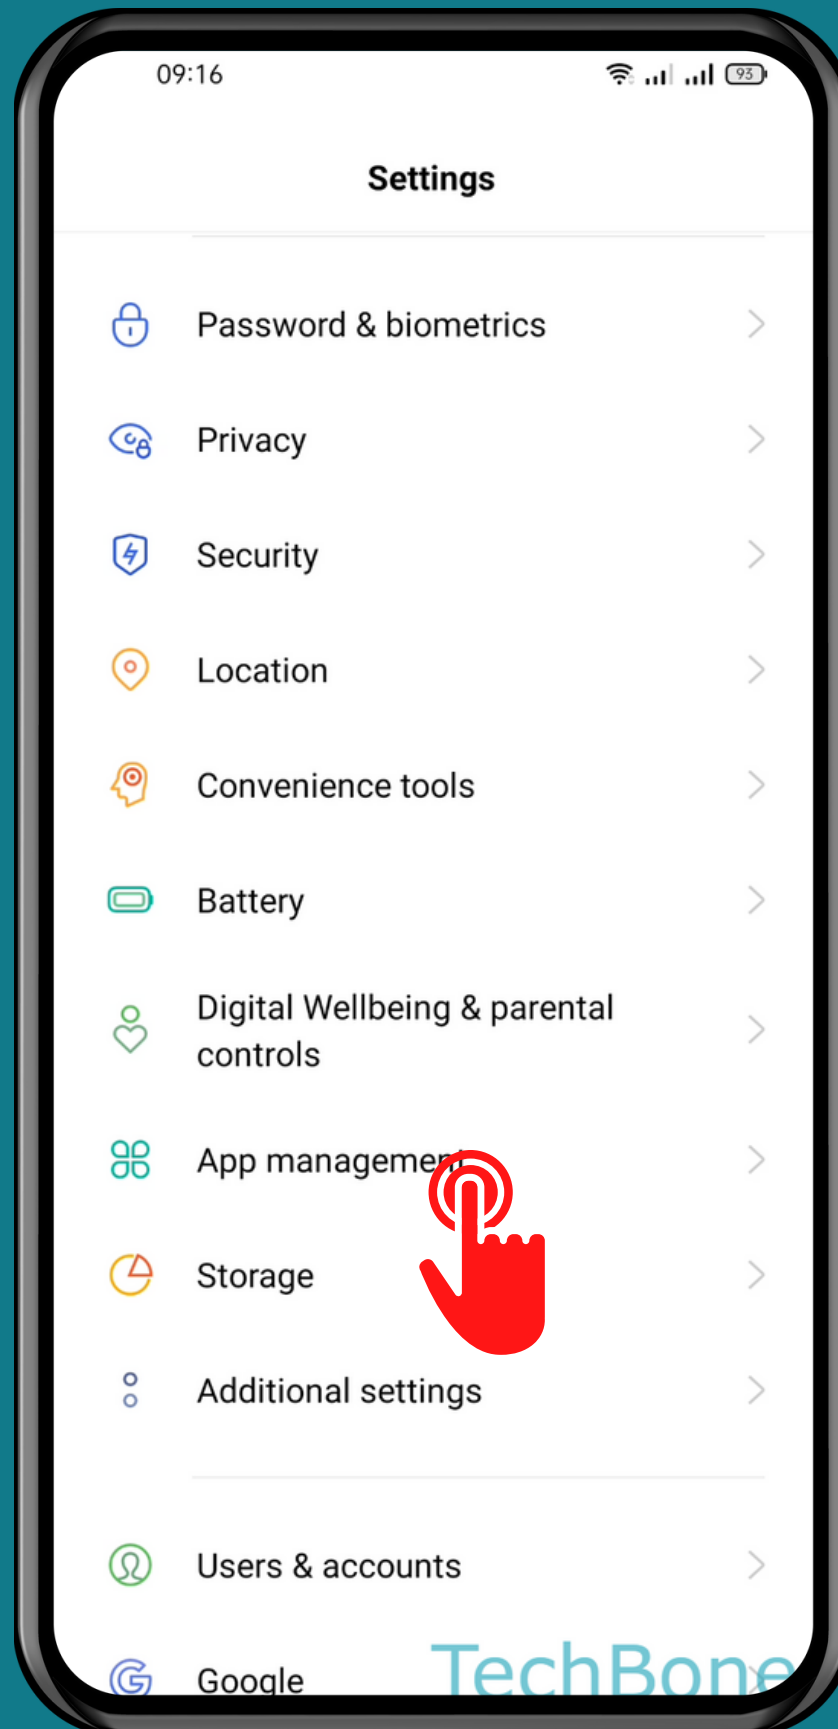

REALME

Android 11 - realme UI 2

HOW TO FORCE STOP AN APP

Tap on
Settings

Tap on App management

Tap on App list

Choose an App

Tap on
Force stop

Tap on
Force stop to confirm

Done!