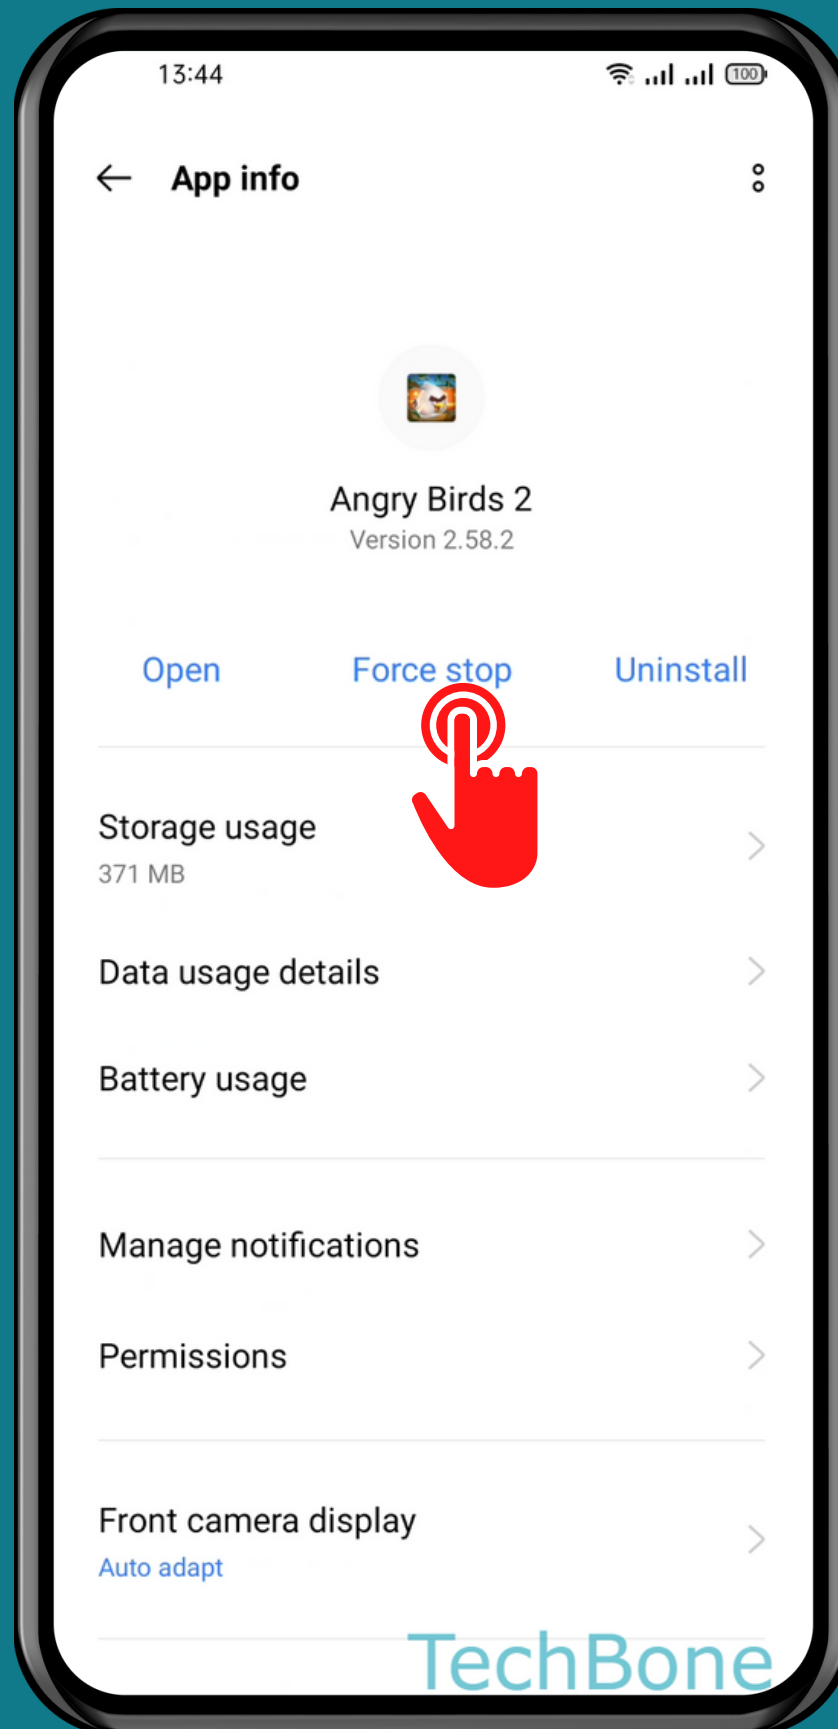

REALME

Android 11 - realme UI 2

HOW TO FORCE STOP AN APP

Tap on
Settings

Tap on App management

Tap on App list

Choose an App

Tap on
Force stop

Tap on
Force stop to confirm

Done!