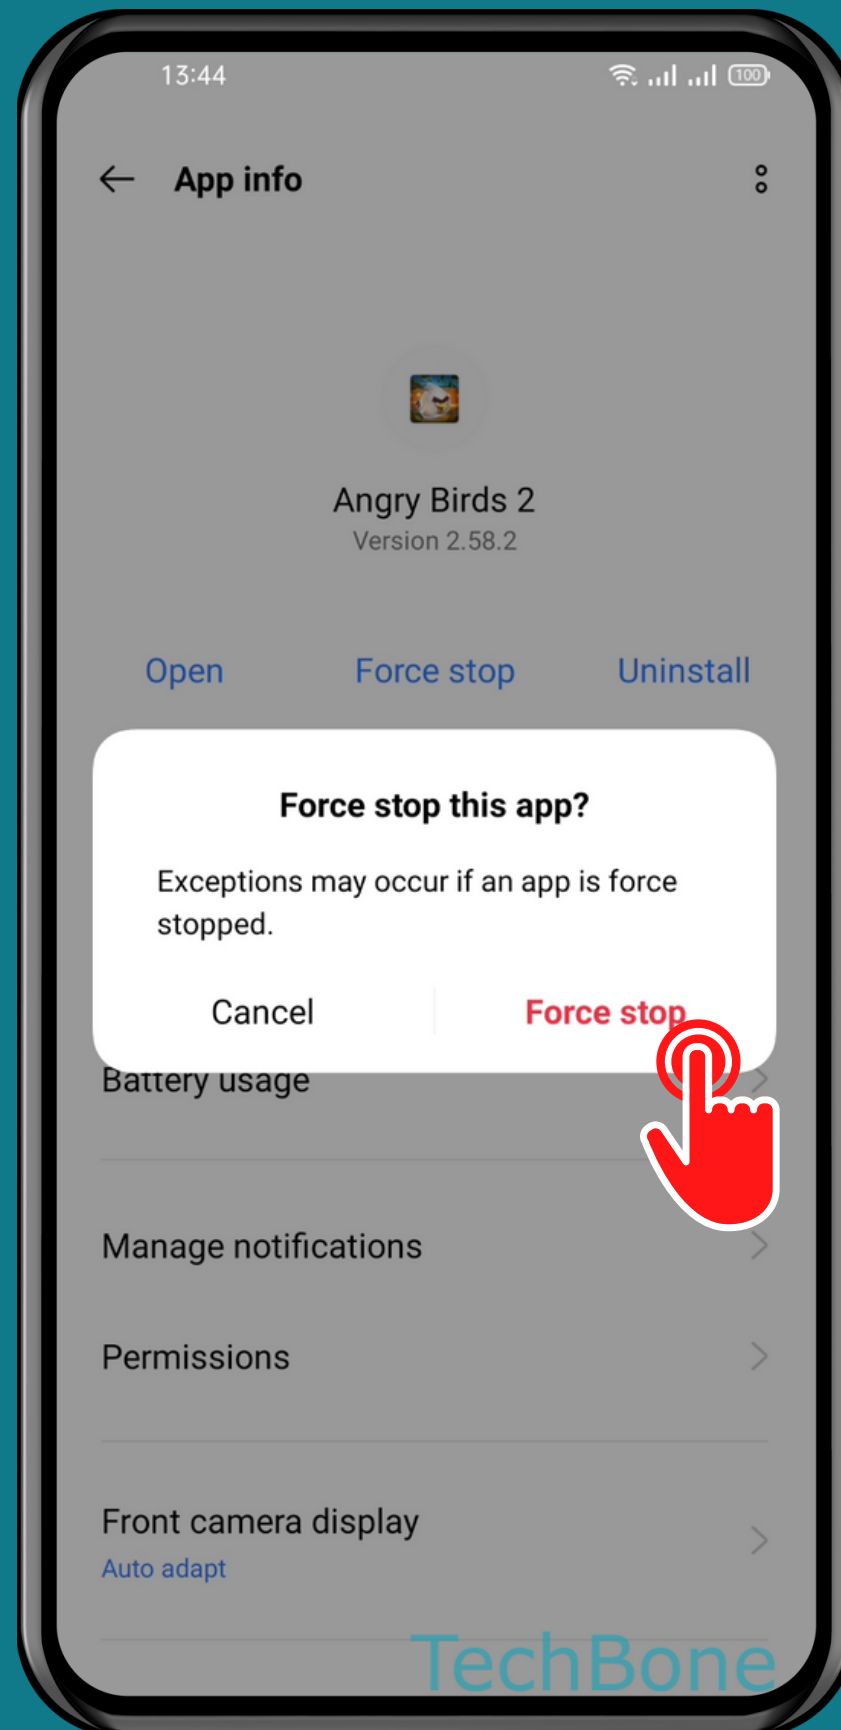

REALME

Android 11 - realme UI 2

HOW TO FORCE STOP AN APP

Tap on
Settings

Tap on App management

Tap on App list

Choose an App

Tap on
Force stop

Tap on
Force stop to confirm

Done!