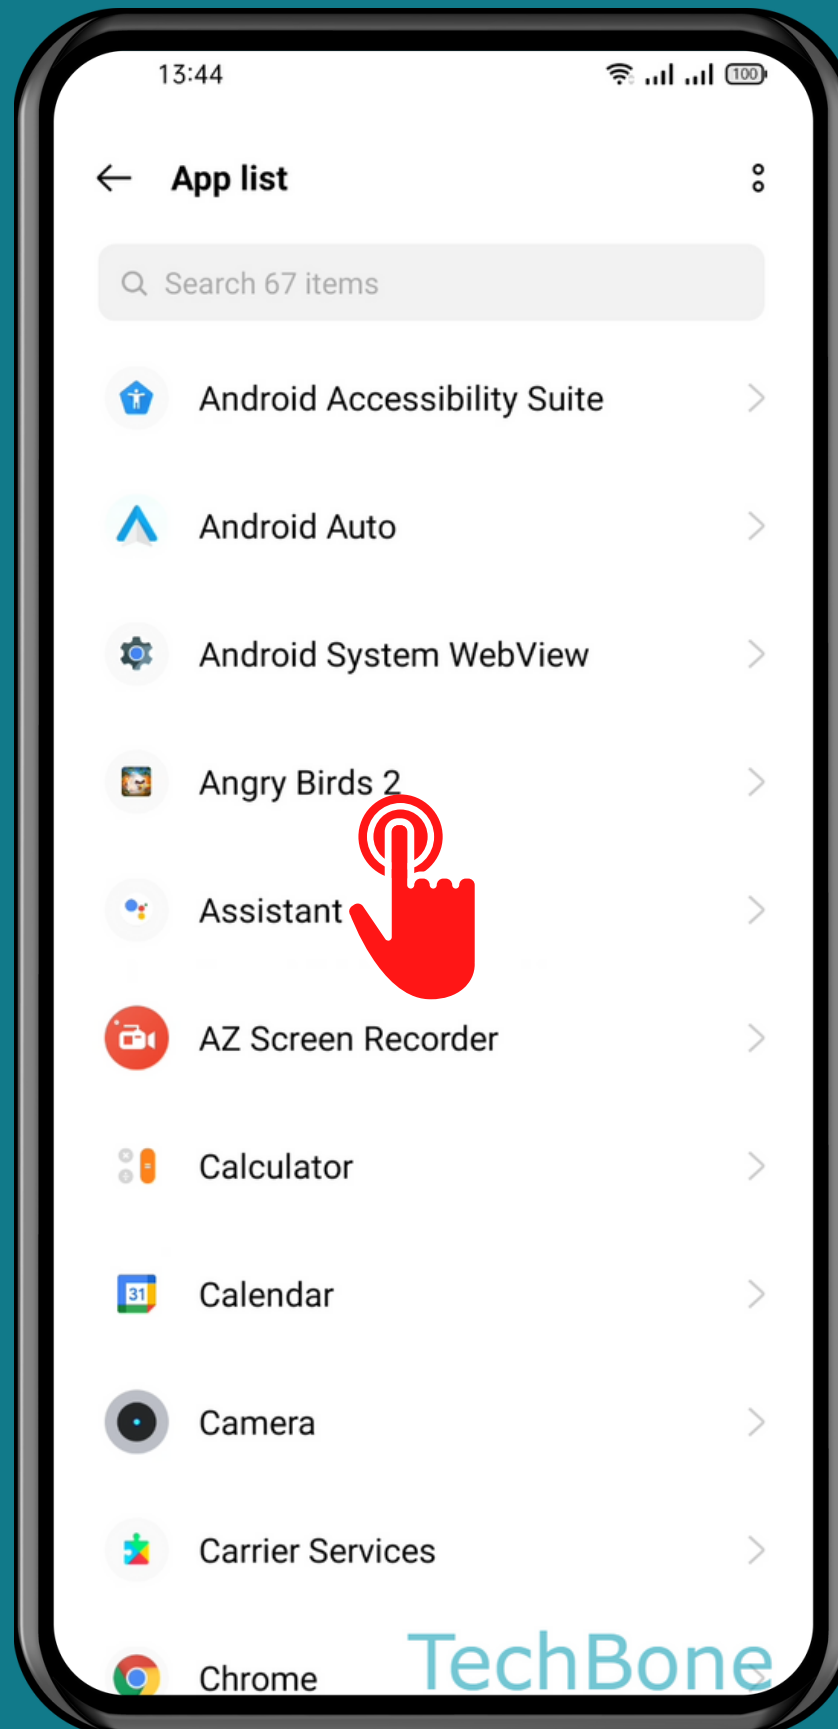

REALME

Android 11 - realme UI 2

HOW TO FORCE STOP AN APP

Tap on
Settings

Tap on App management

Tap on App list

Choose an App

Tap on
Force stop

Tap on
Force stop to confirm

Done!