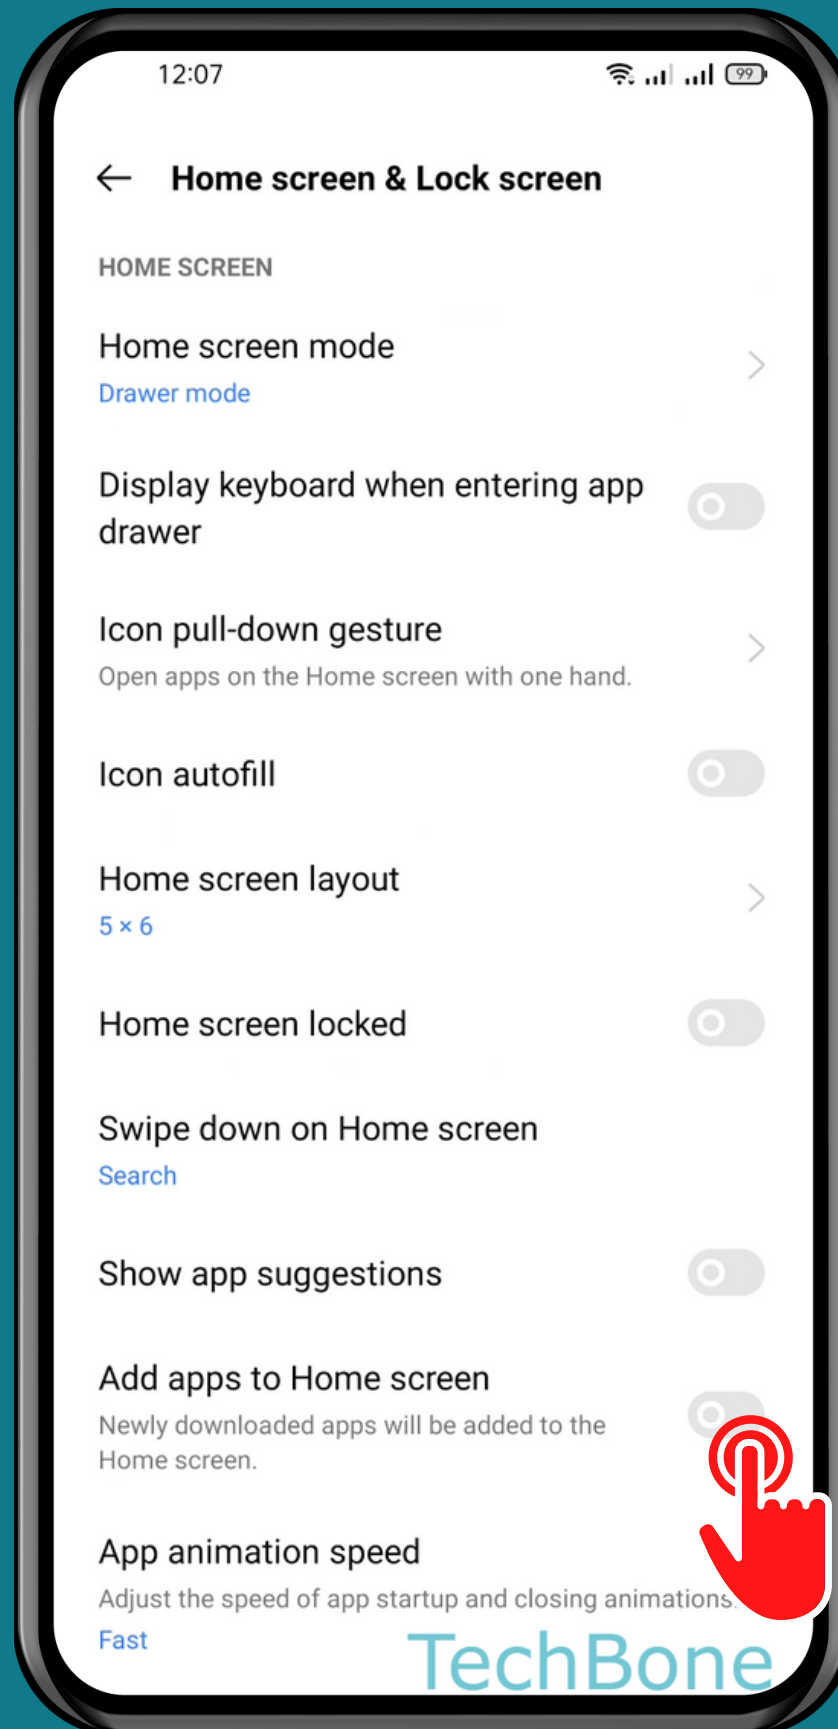

REALME

Android 11 - realme UI 2

HOW TO ADD APPS AUTOMATICALLY TO HOME SCREEN

Tap on
Settings

Tap on Home screen & Lock screen

Turn On/Off Add apps to Home screen

Done!