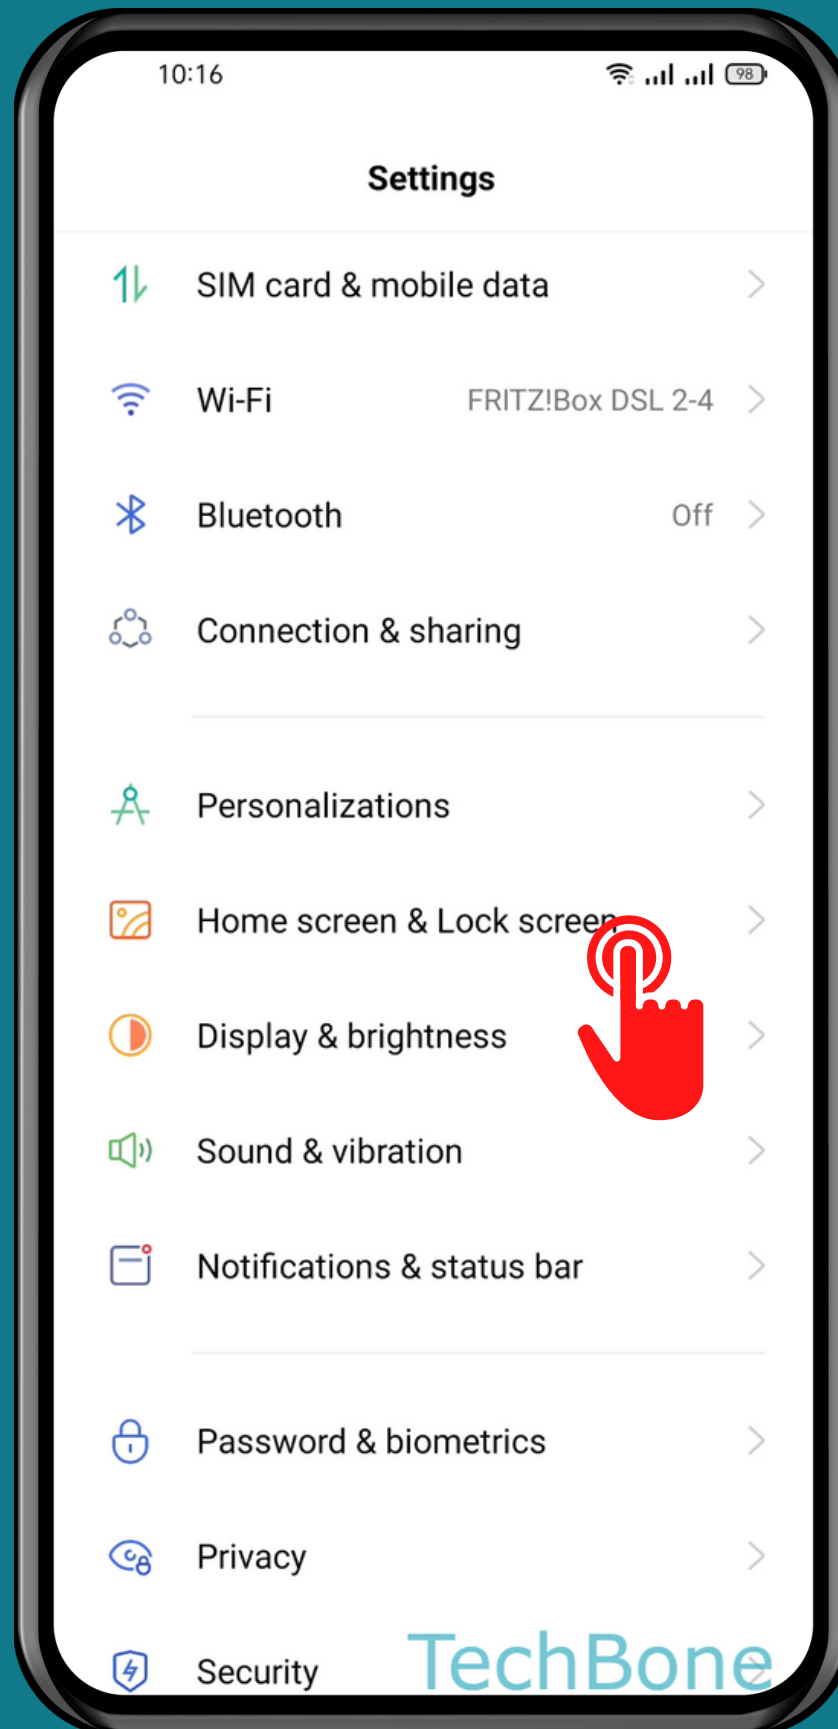

REALME

Android 11 - realme UI 2

HOW TO ADD APPS AUTOMATICALLY TO HOME SCREEN

Tap on
Settings

Tap on Home screen & Lock screen

Turn On/Off Add apps to Home screen

Done!