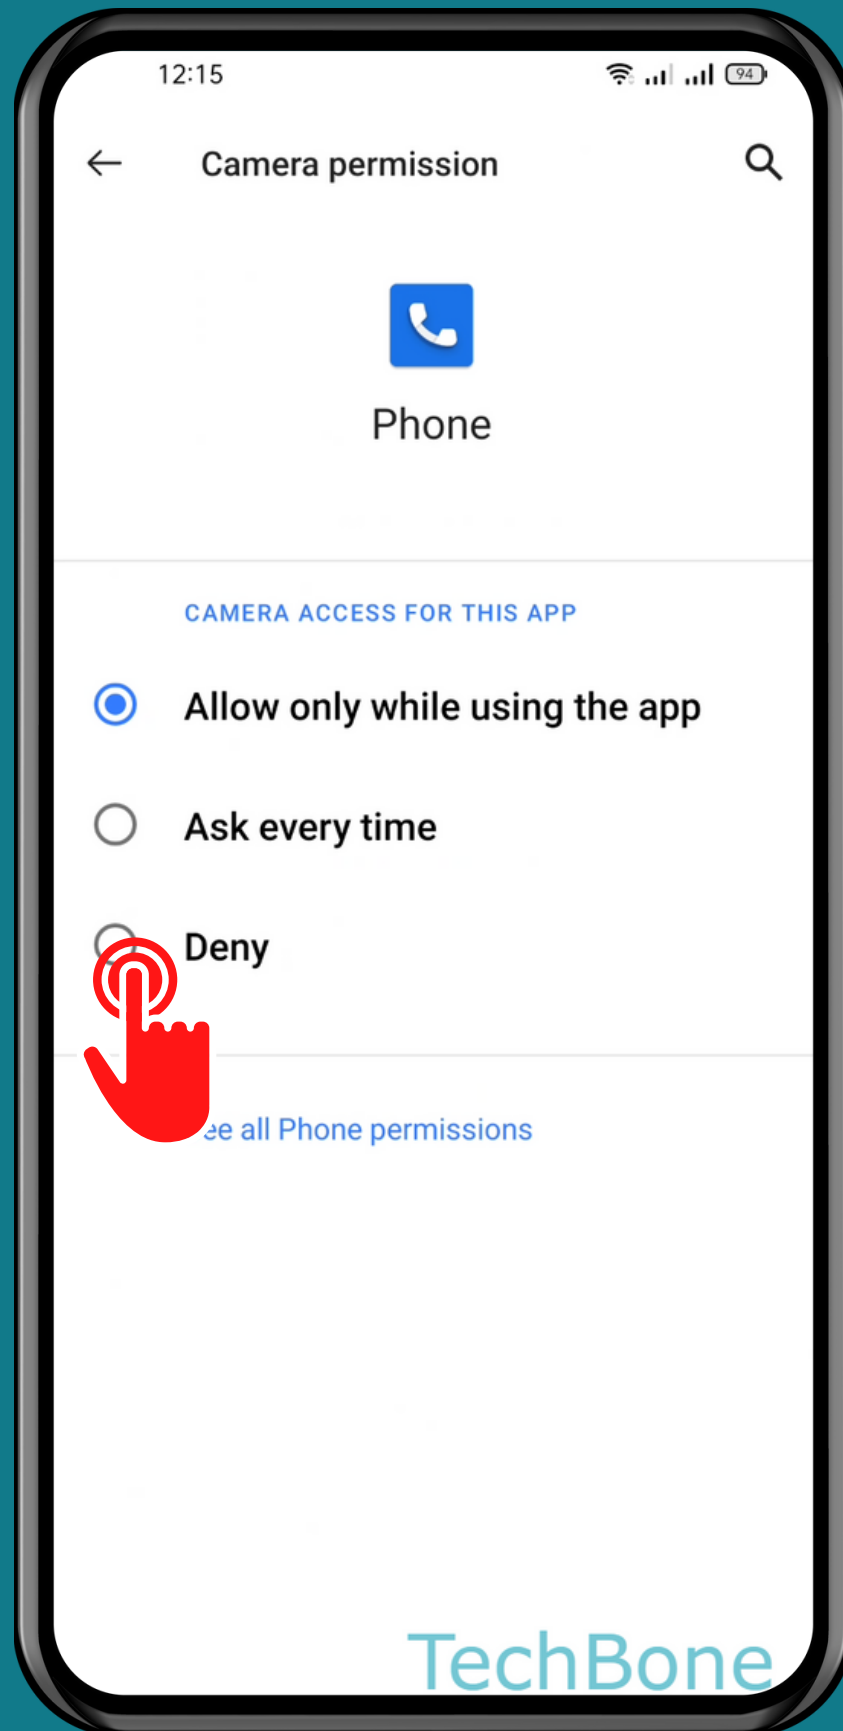

REALME

Android 11 - realme UI 2

HOW TO ADMINISTRATE THE PERMISSION MANAGER

Tap on
Settings

Tap on Privacy

Tap on Permission manager

Choose a Permission

Choose an App