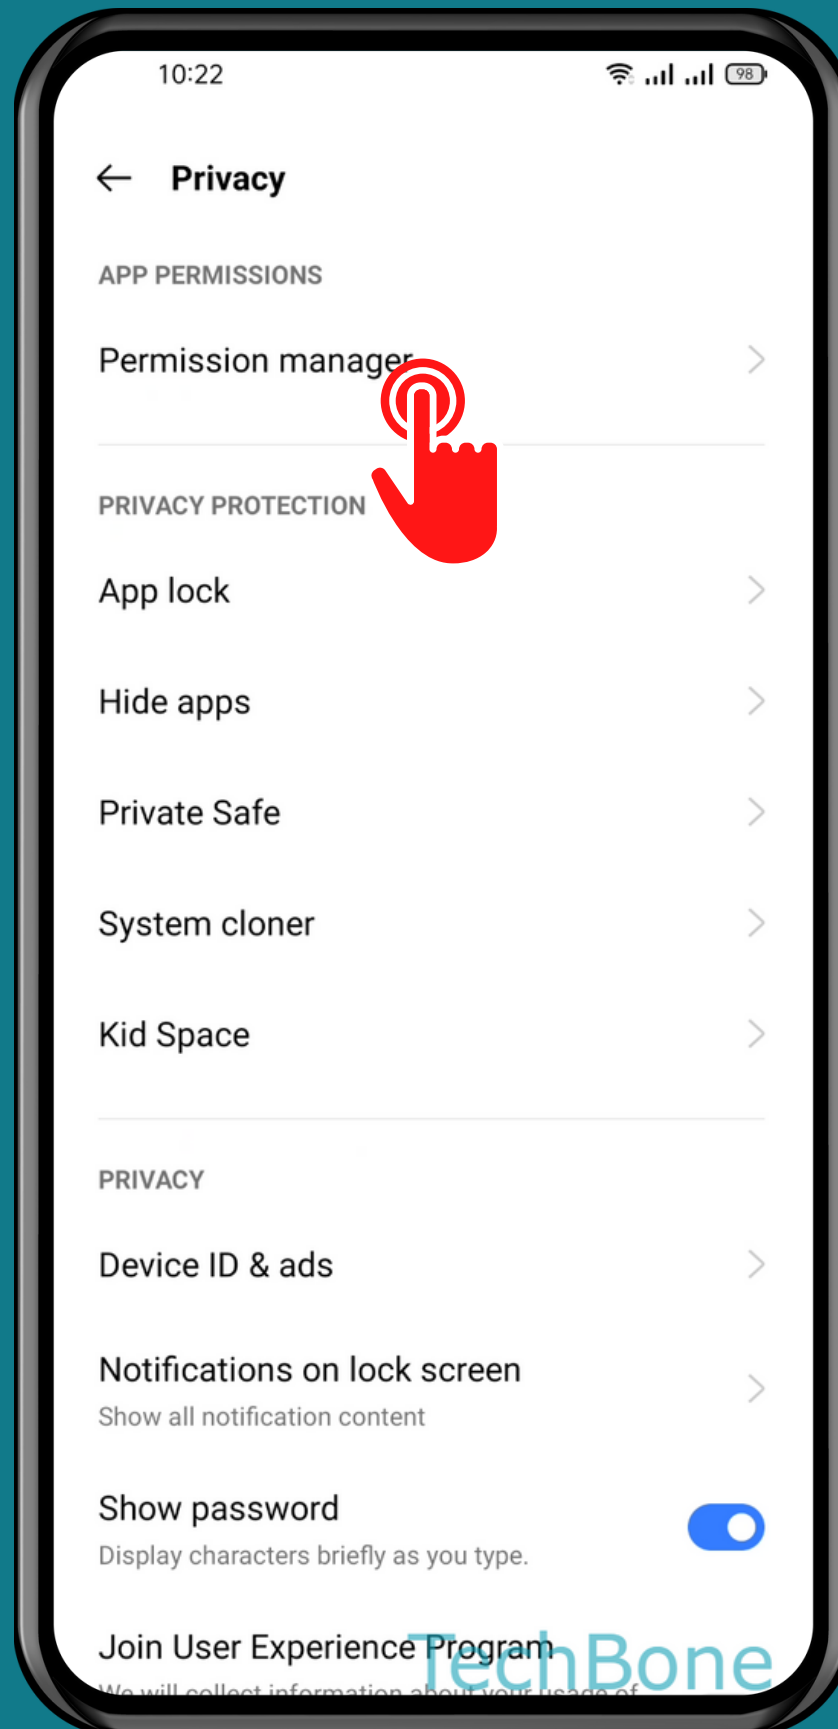

REALME

Android 11 - realme UI 2

HOW TO ADMINISTRATE THE PERMISSION MANAGER

Tap on
Settings

Tap on Privacy

Tap on Permission manager

Choose a Permission

Choose an App

Choose an Option

Done!