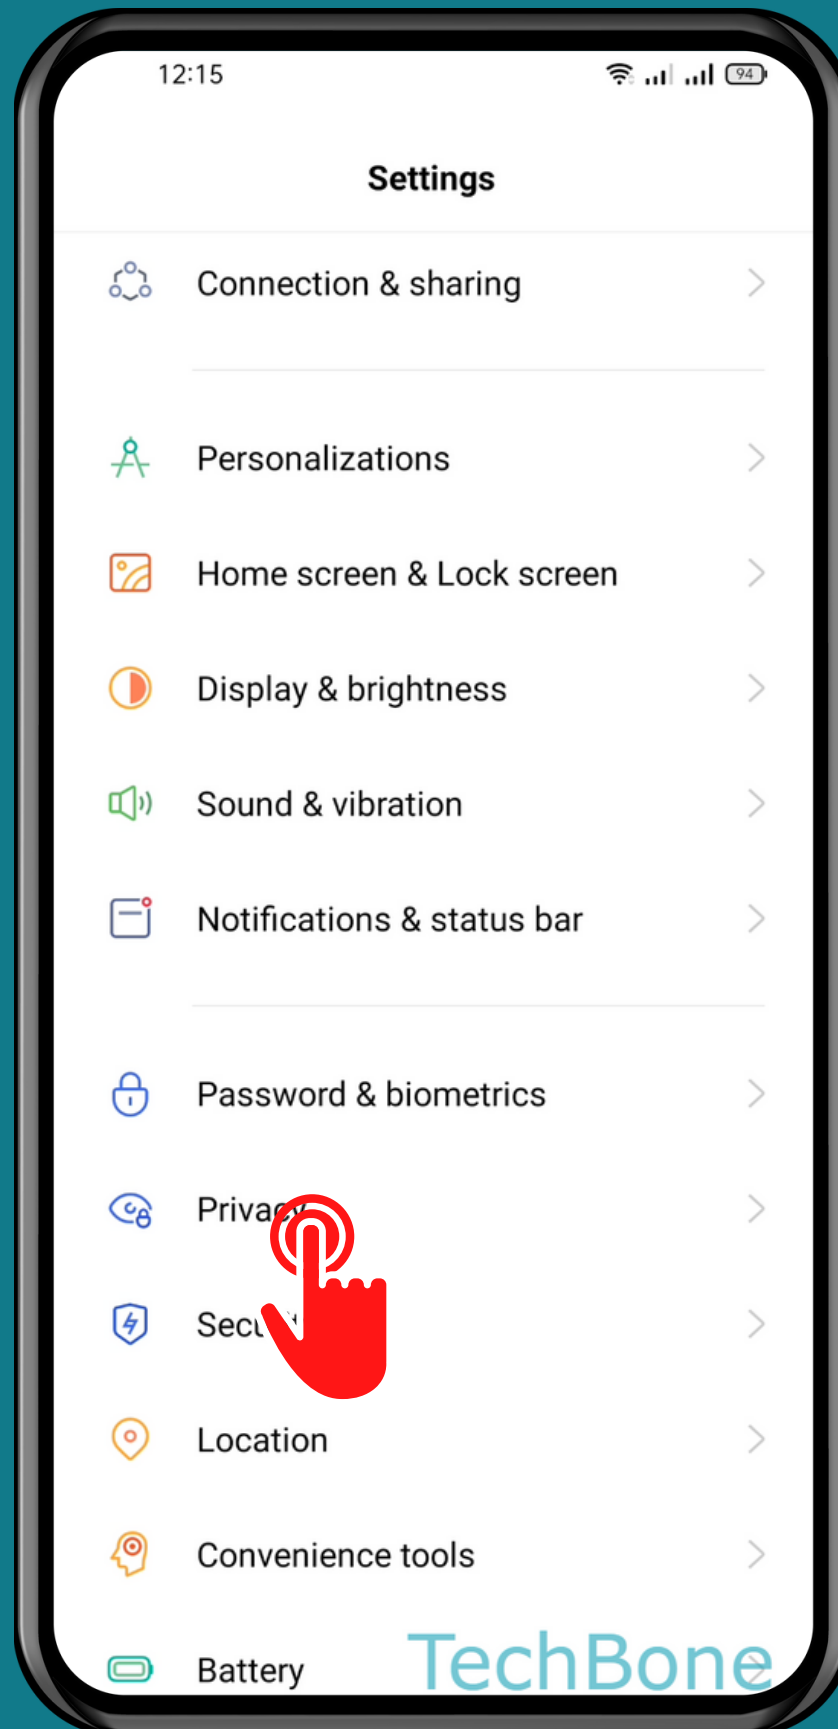

REALME

Android 11 - realme UI 2

HOW TO ADMINISTRATE THE PERMISSION MANAGER

Tap on
Settings

Tap on Privacy

Tap on Permission manager

Choose a Permission

Choose an App

Choose an Option

Done!