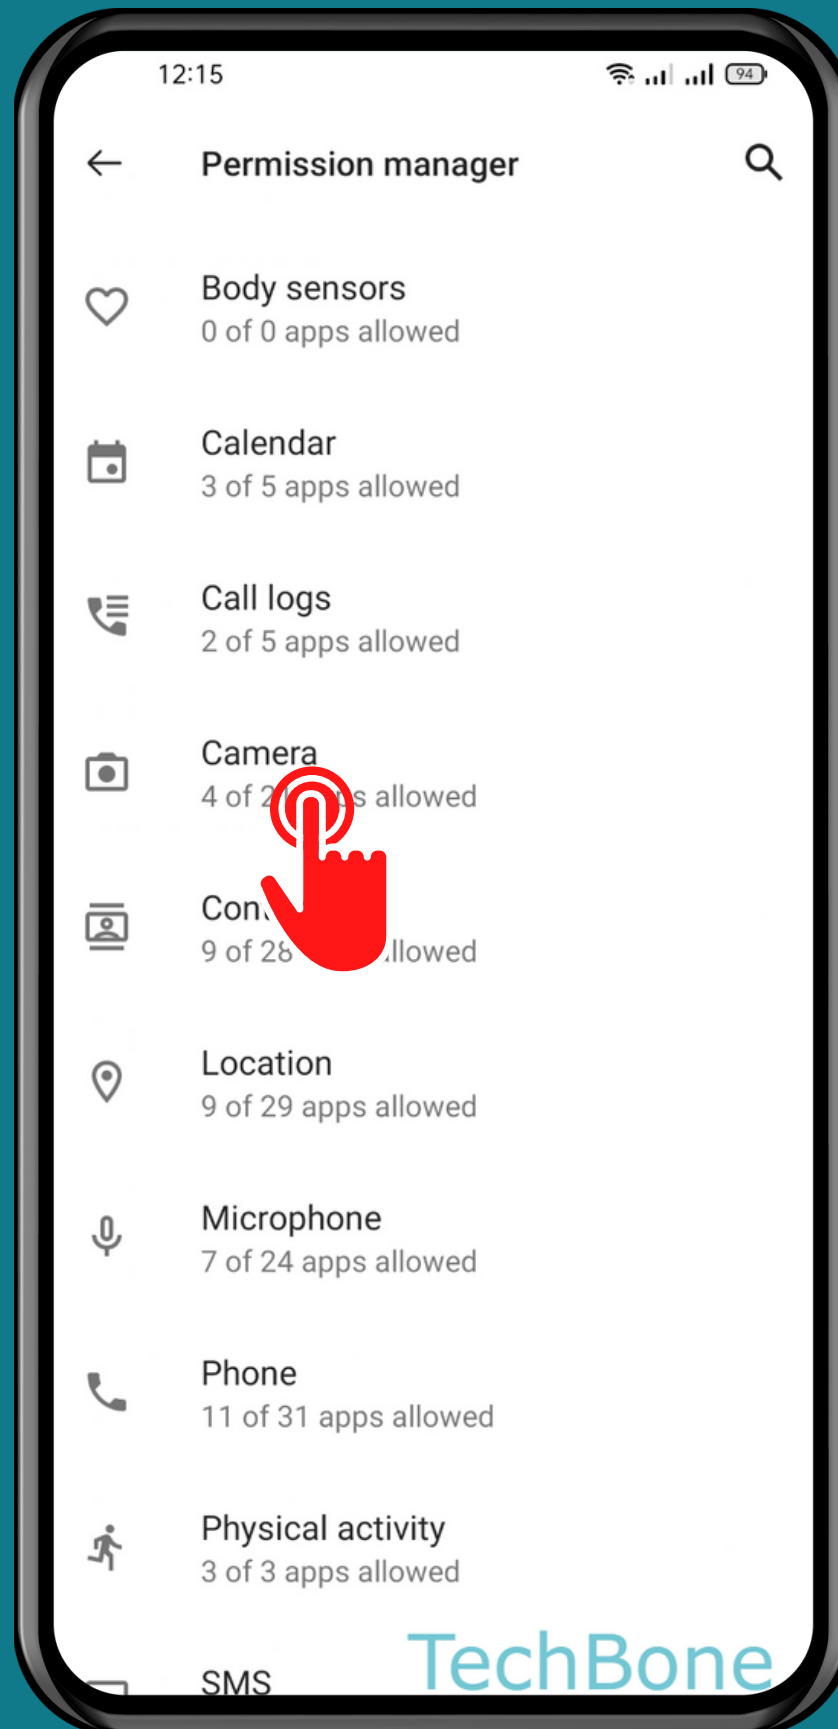

REALME

Android 11 - realme UI 2

HOW TO ADMINISTRATE THE PERMISSION MANAGER

Tap on
Settings

Tap on Privacy

Tap on Permission manager

Choose a Permission

Choose an App