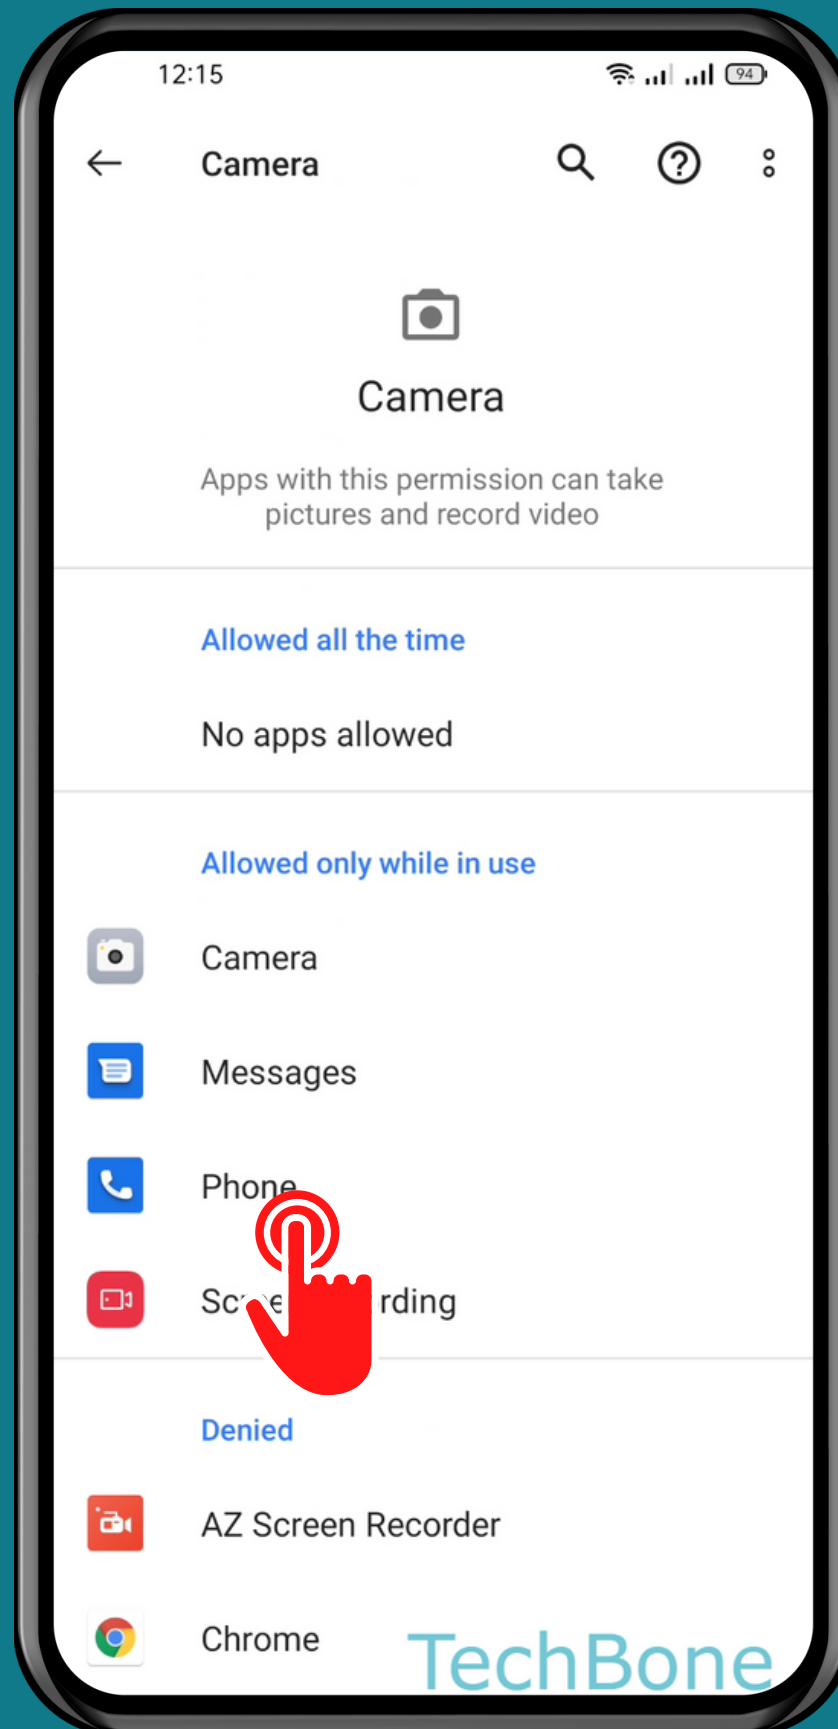

REALME

Android 11 - realme UI 2

HOW TO ADMINISTRATE THE PERMISSION MANAGER

Tap on
Settings

Tap on Privacy

Tap on Permission manager

Choose a Permission

Choose an App