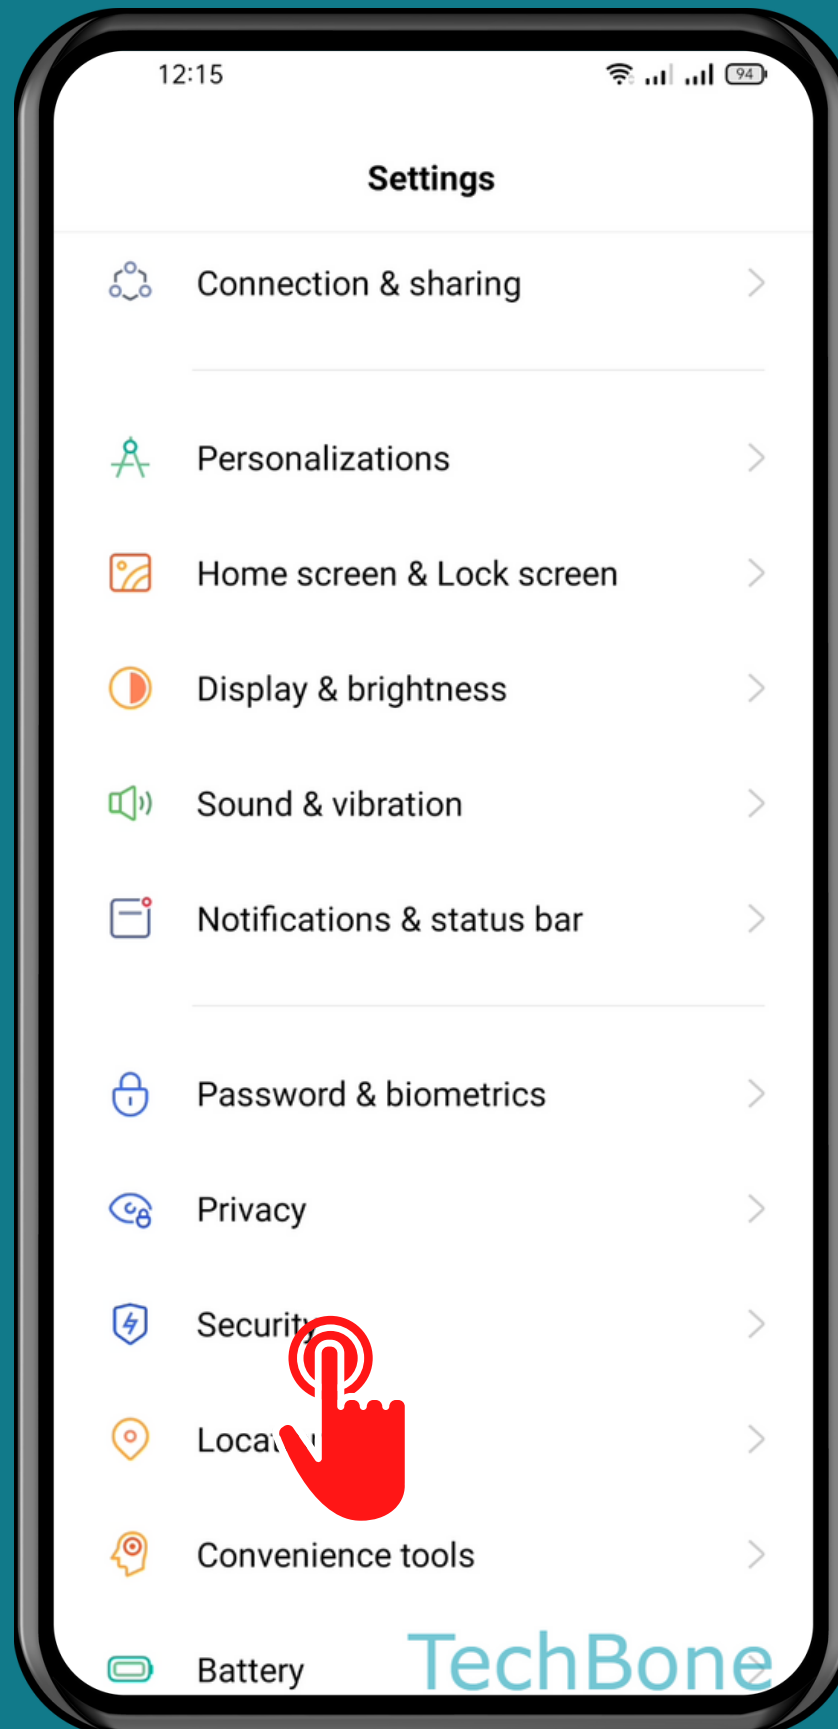

REALME

Android 11 - realme UI 2

HOW TO ALLOW APP INSTALLATIONS FROM UNKNOWN SOURCES

Tap on
Settings

Tap on Security

Tap on
Unknown source
installations

Turn On/Off an App

Tap on
Allow