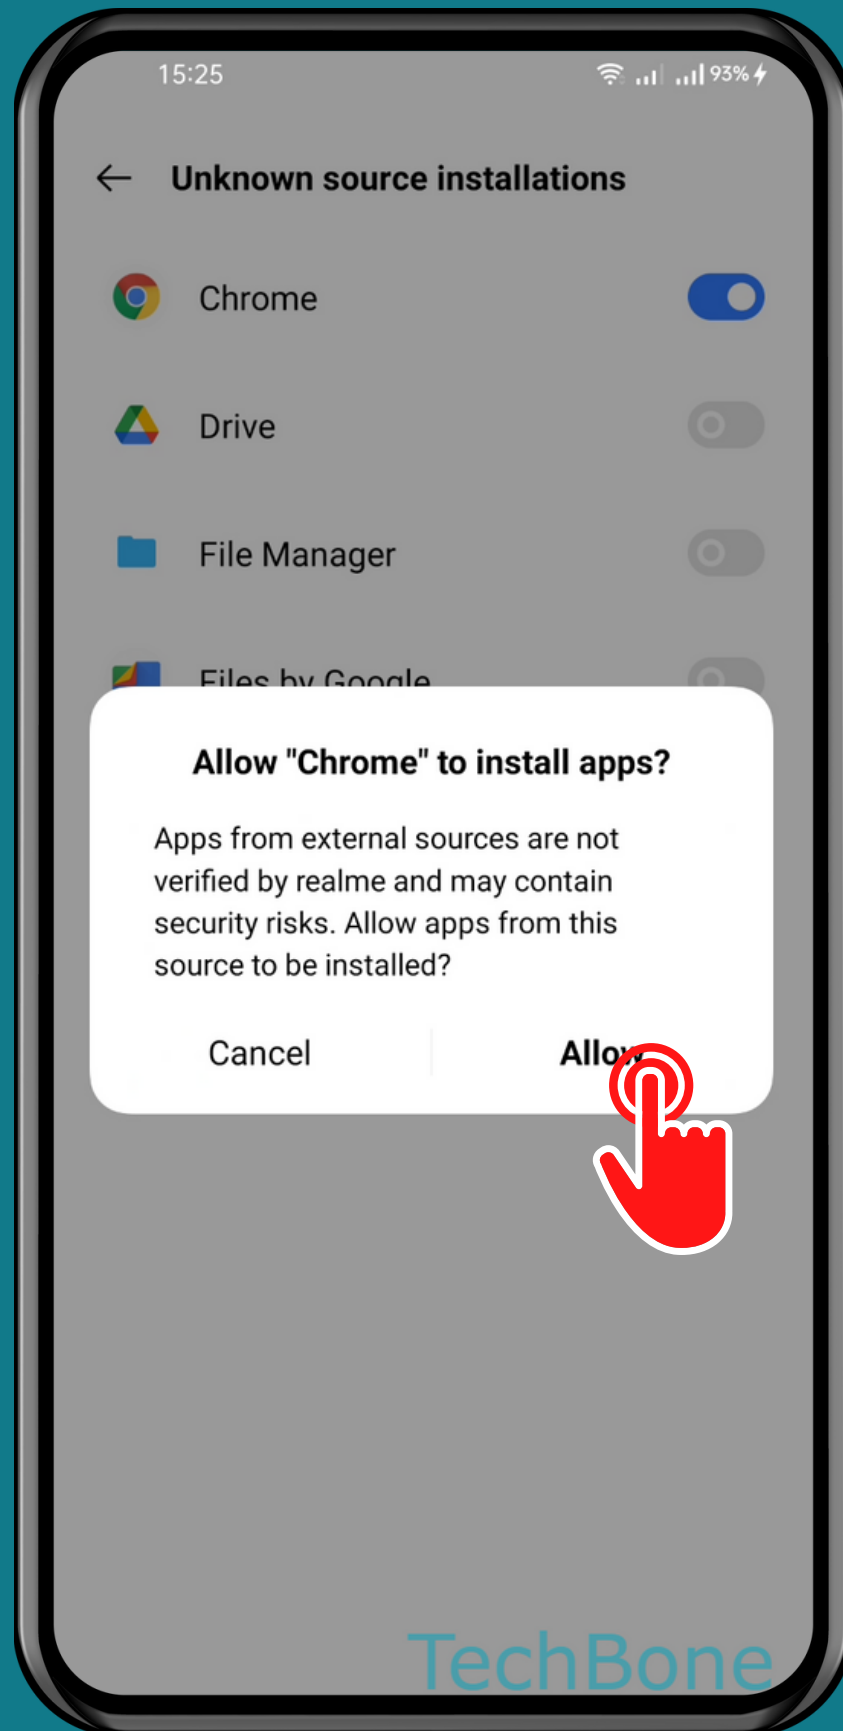

REALME

Android 11 - realme UI 2

HOW TO ALLOW APP INSTALLATIONS FROM UNKNOWN SOURCES

Tap on
Settings

Tap on Security

Tap on
Unknown source
installations

Turn On/Off an App

Tap on
Allow