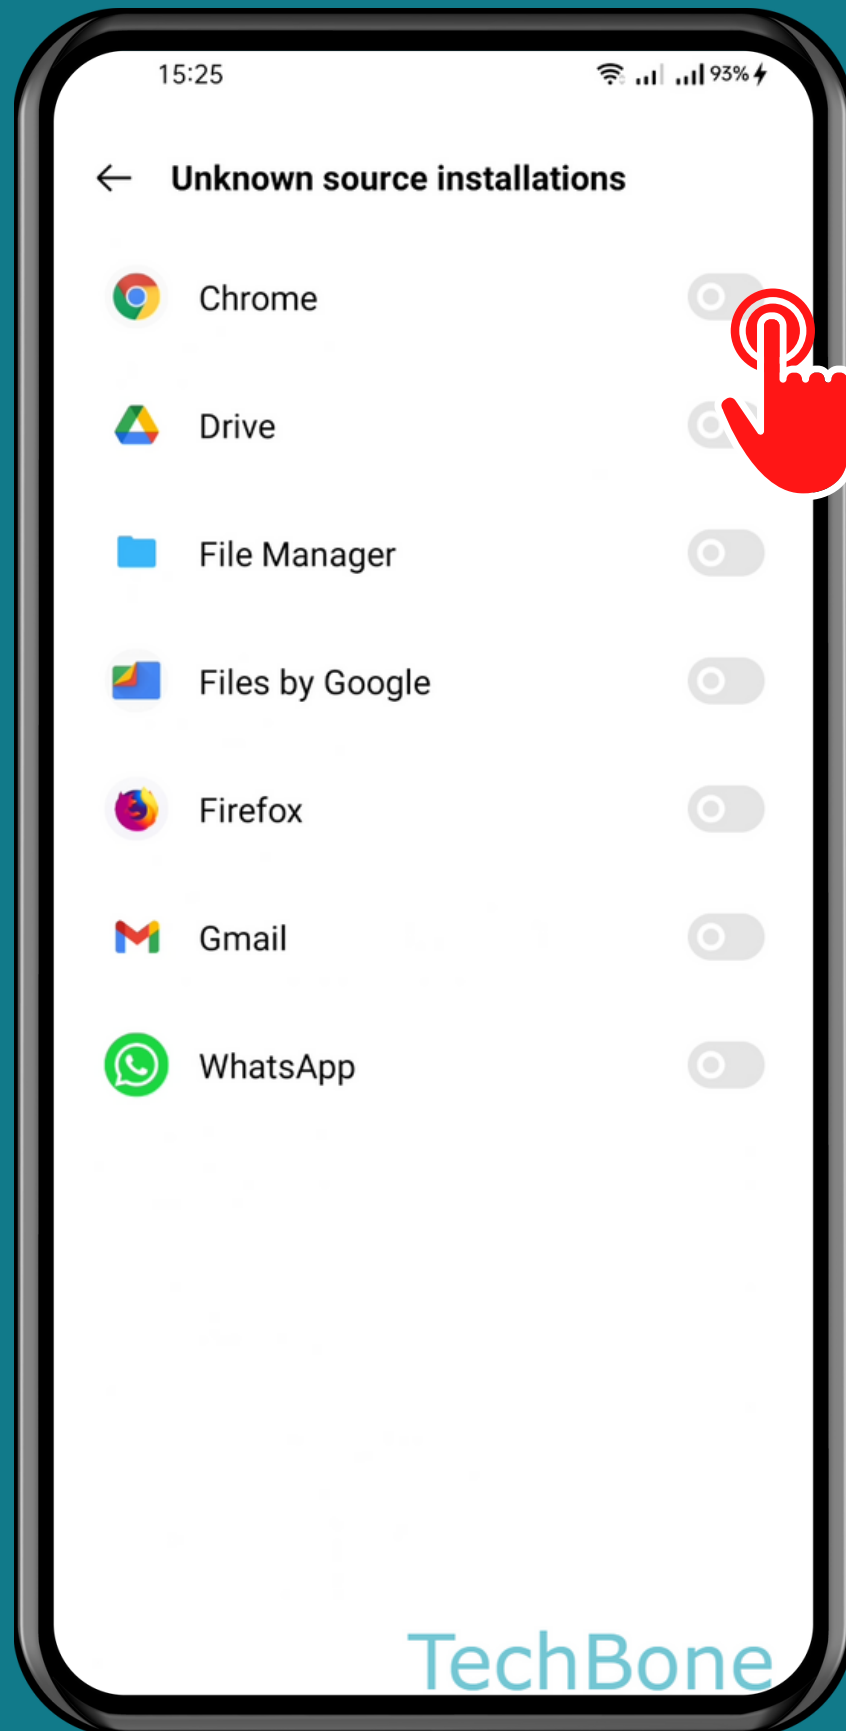

REALME

Android 11 - realme UI 2

HOW TO ALLOW APP INSTALLATIONS FROM UNKNOWN SOURCES

Tap on
Settings

Tap on Security

Tap on
Unknown source
installations

Turn On/Off an App

Tap on
Allow