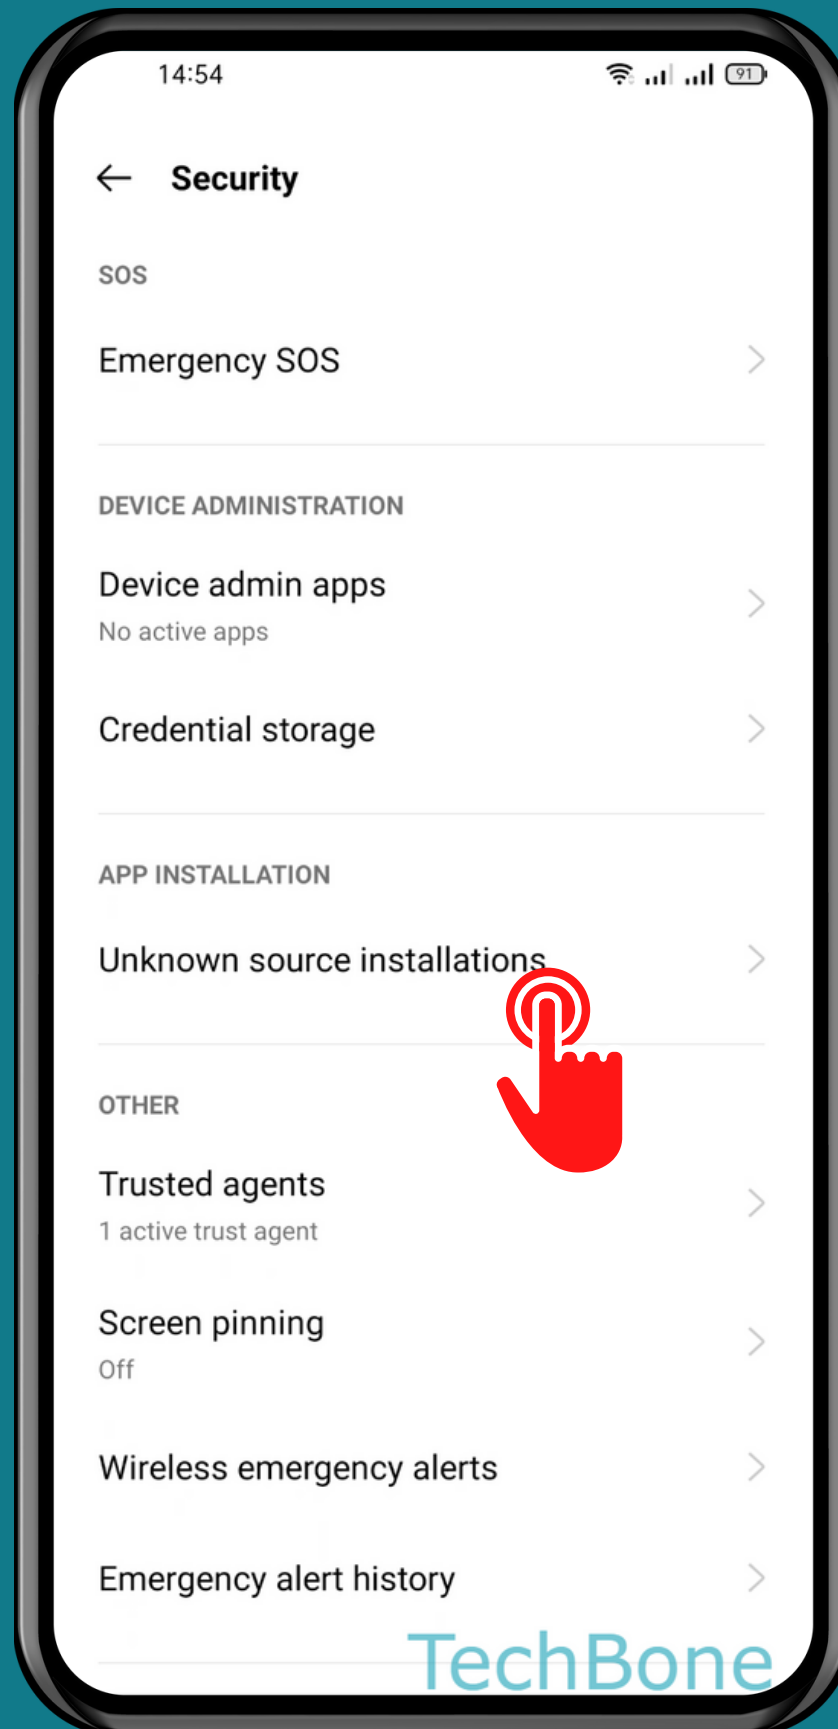

REALME

Android 11 - realme UI 2

HOW TO ALLOW APP INSTALLATIONS FROM UNKNOWN SOURCES

Tap on
Settings

Tap on Security

Tap on
Unknown source
installations

Turn On/Off an App

Tap on
Allow