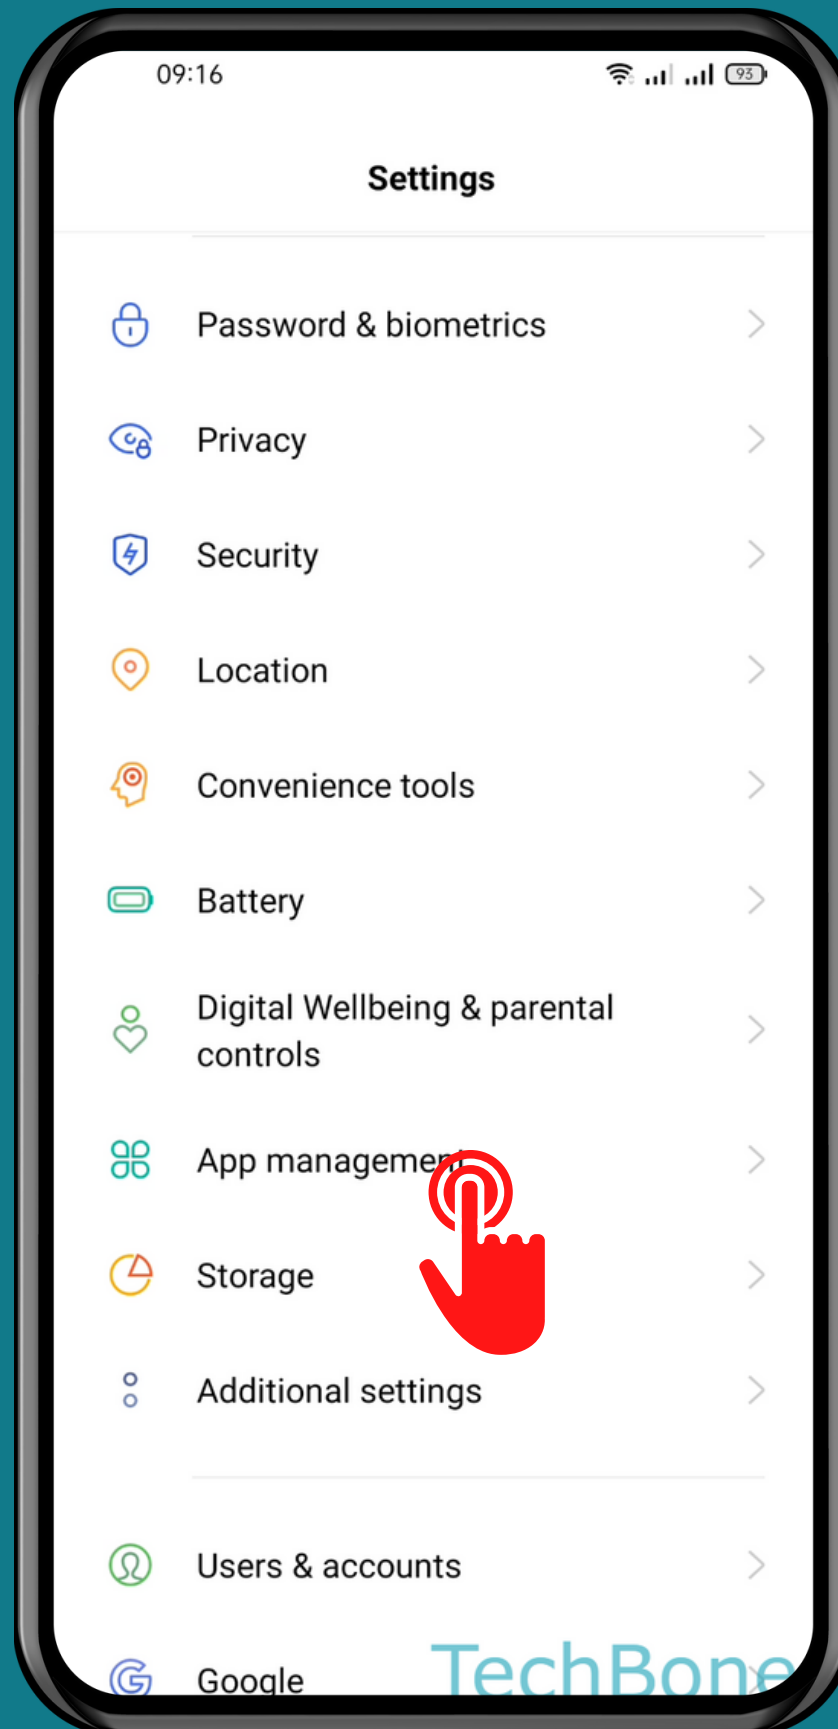

# REALME

Android 11 - realme UI 2

# HOW TO ALLOW/DENY AUTO-START OF APPS

Tap on  
Settings

# Tap on App management