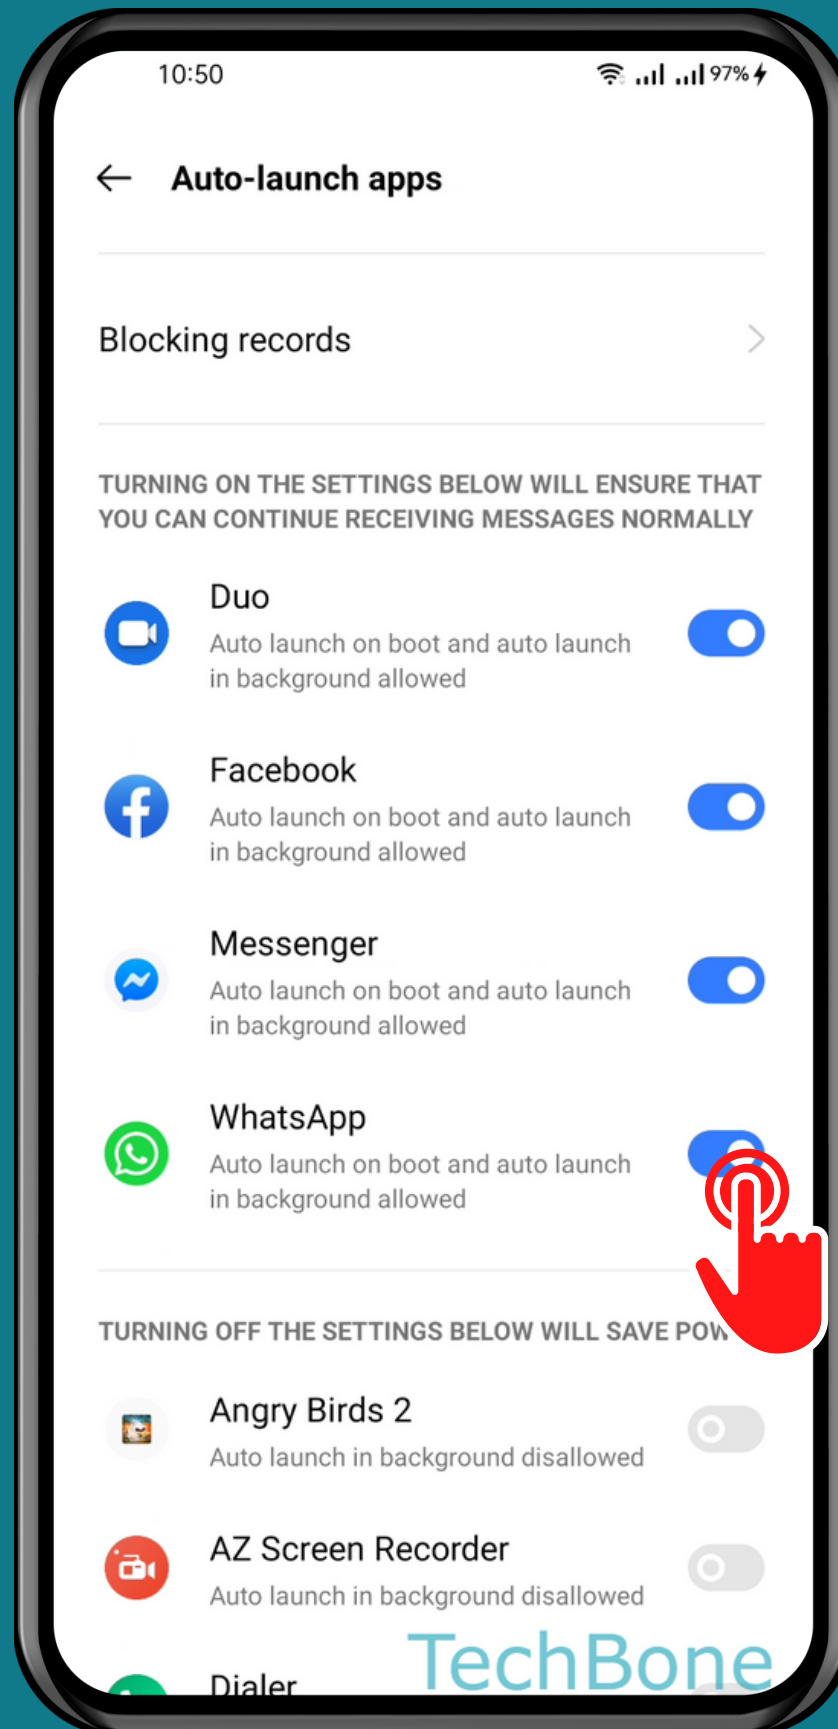

Turn On/Off an App