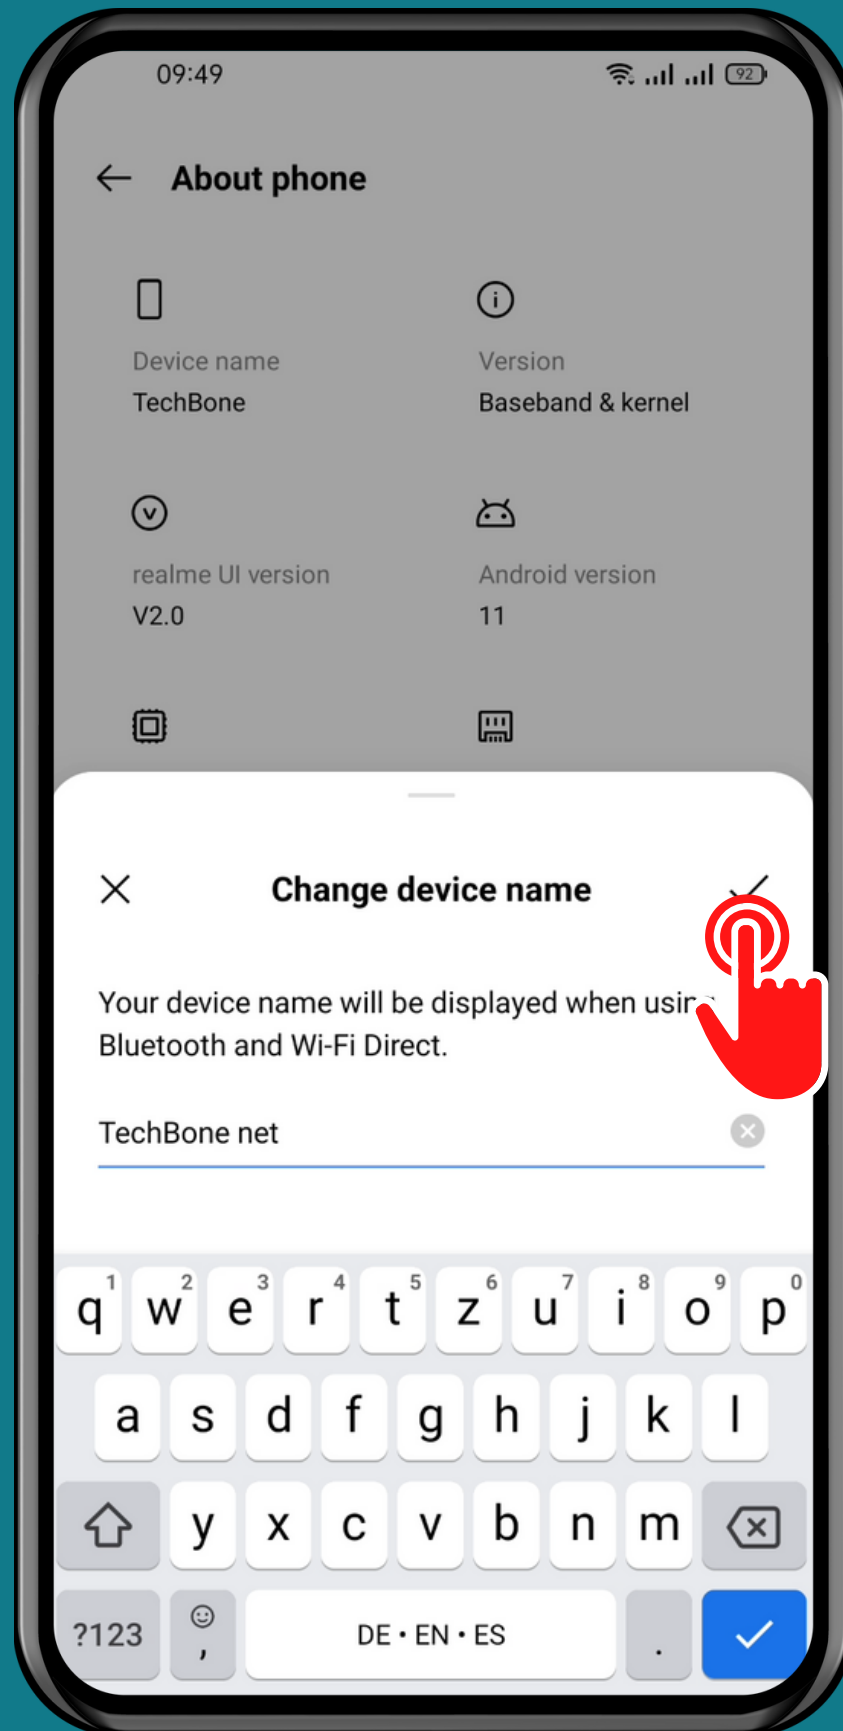

REALME

Android 11 - realme UI 2

HOW TO CHANGE DEVICE NAME

Tap on
Settings

Tap on
About phone

Tap on
Device name

Enter a **Name** and
tap on **Save**

Done!