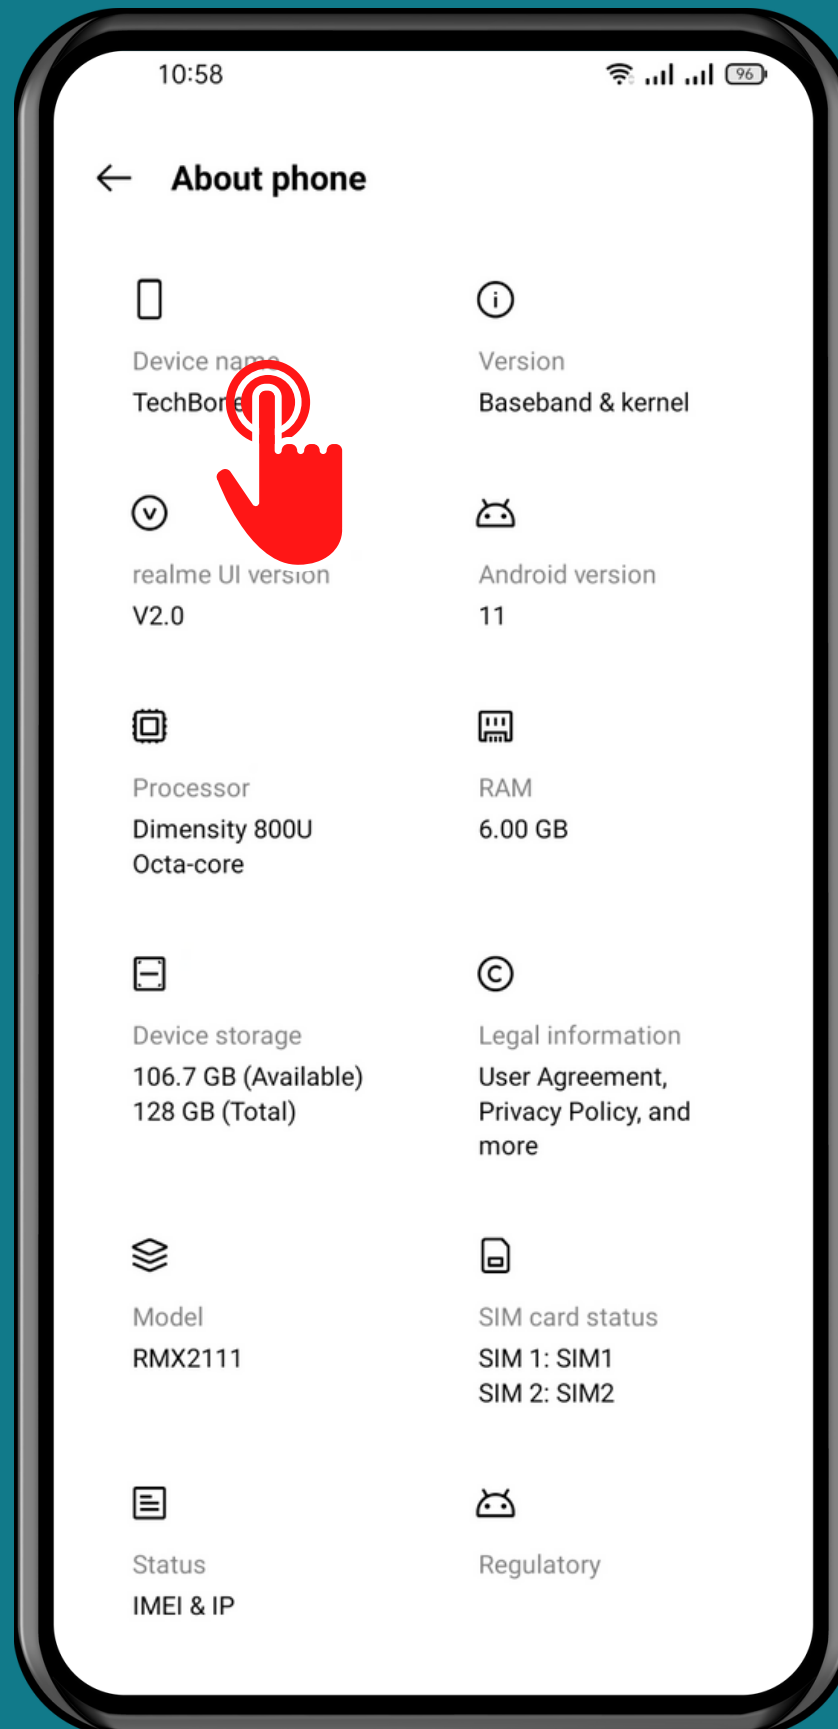

REALME

Android 11 - realme UI 2

HOW TO CHANGE DEVICE NAME

Tap on
Settings

Tap on
About phone

Tap on
Device name

Enter a **Name** and
tap on **Save**

Done!