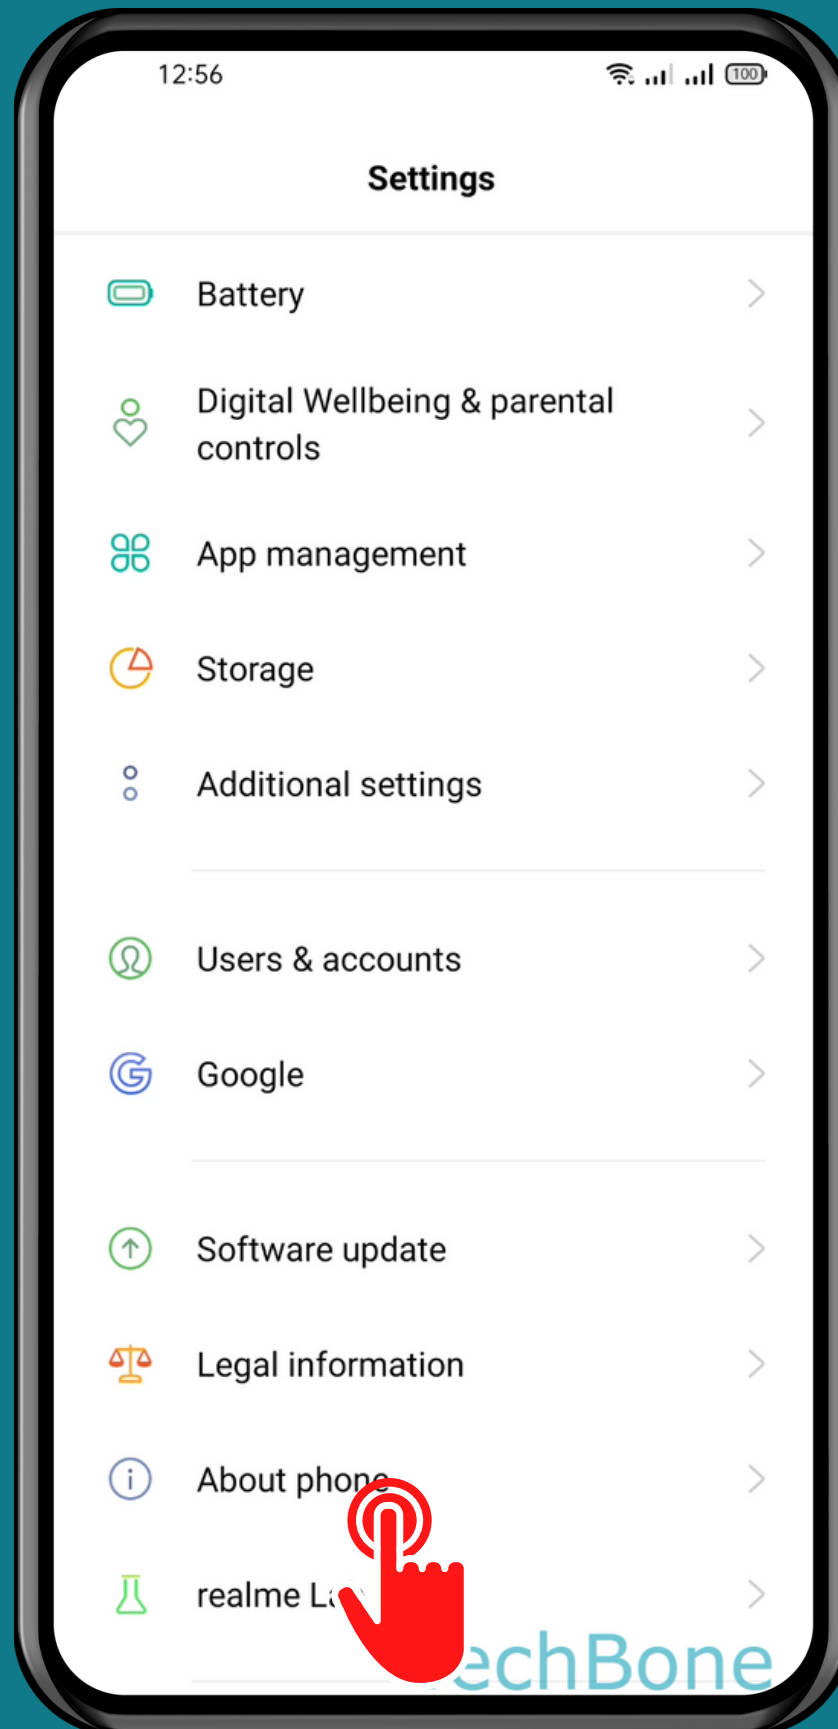

REALME

Android 11 - realme UI 2

HOW TO CHANGE DEVICE NAME

Tap on
Settings

Tap on
About phone

Tap on
Device name

Enter a **Name** and
tap on **Save**

Done!