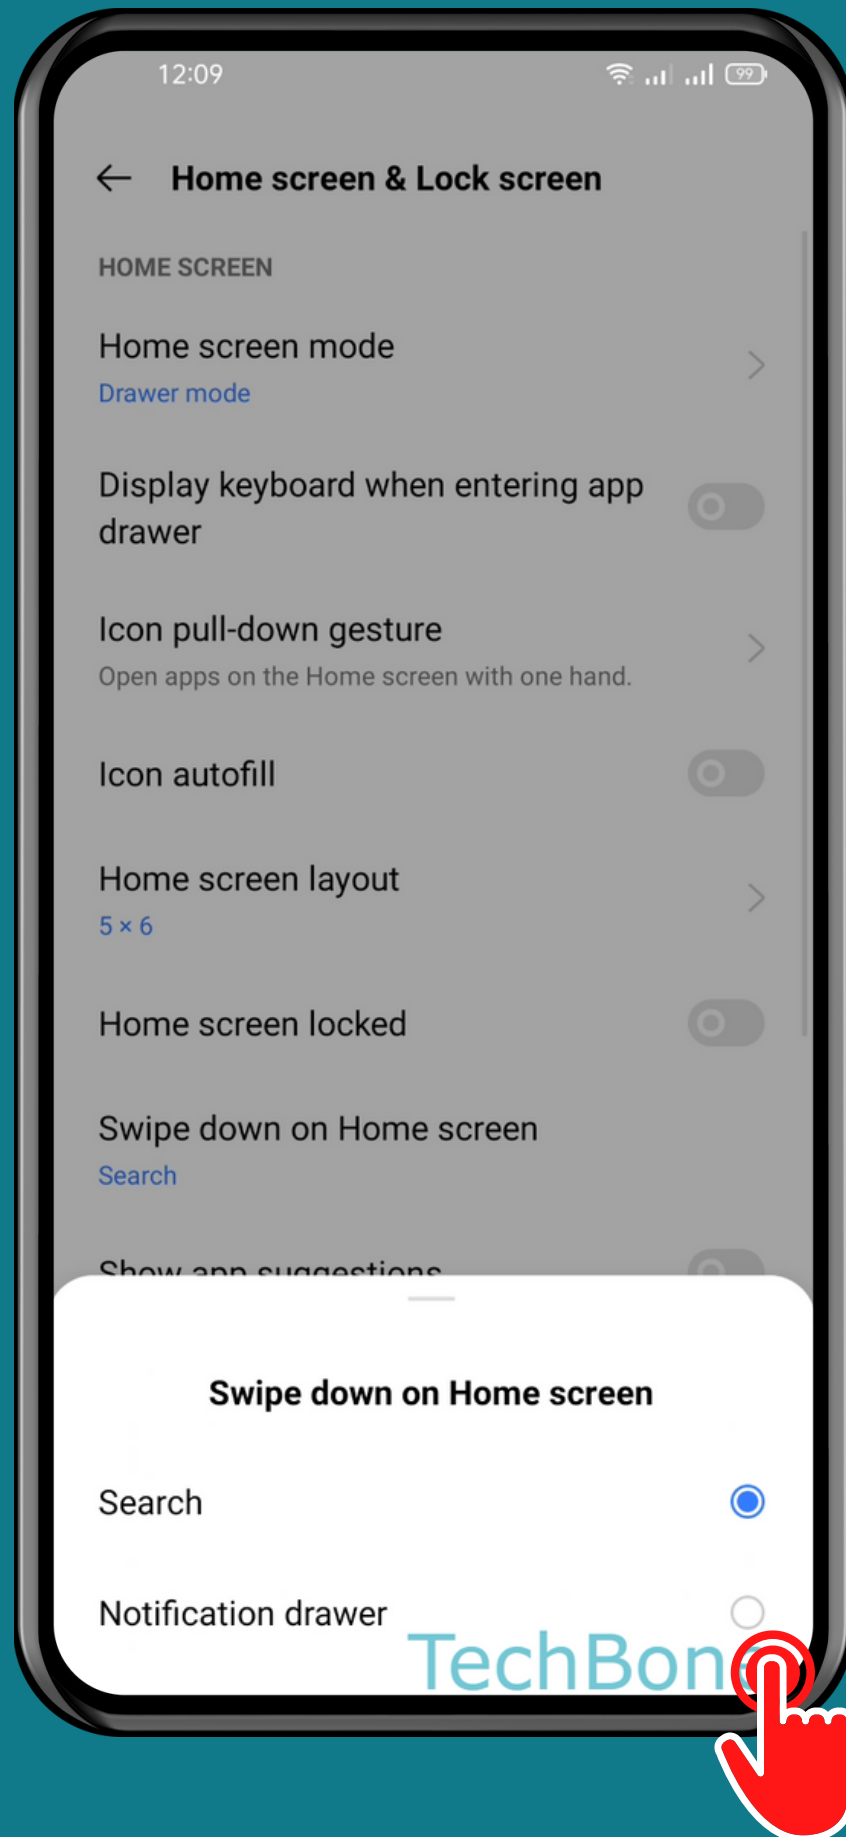

# HOW TO CHANGE HOME SCREEN SWIPE DOWN GESTURE

Tap on  
Settings

# Tap on Home screen & Lock screen

# Tap on Swipe down on Home screen