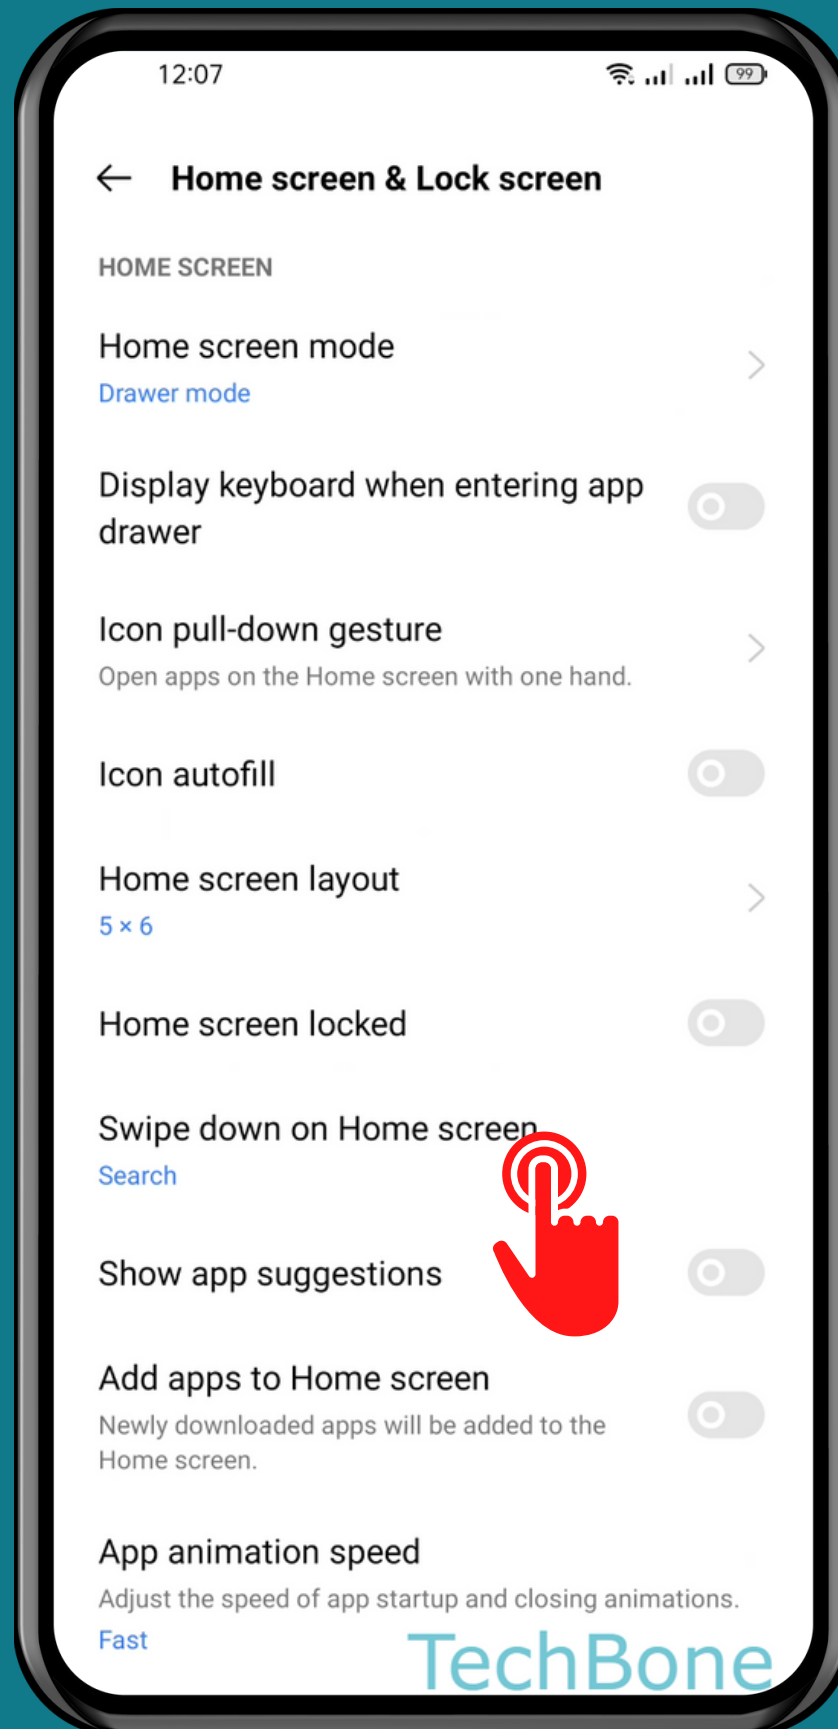

REALME

Android 11 - realme UI 2

# HOW TO CHANGE HOME SCREEN SWIPE DOWN GESTURE

Tap on  
Settings

# Tap on Home screen & Lock screen

# Tap on Swipe down on Home screen