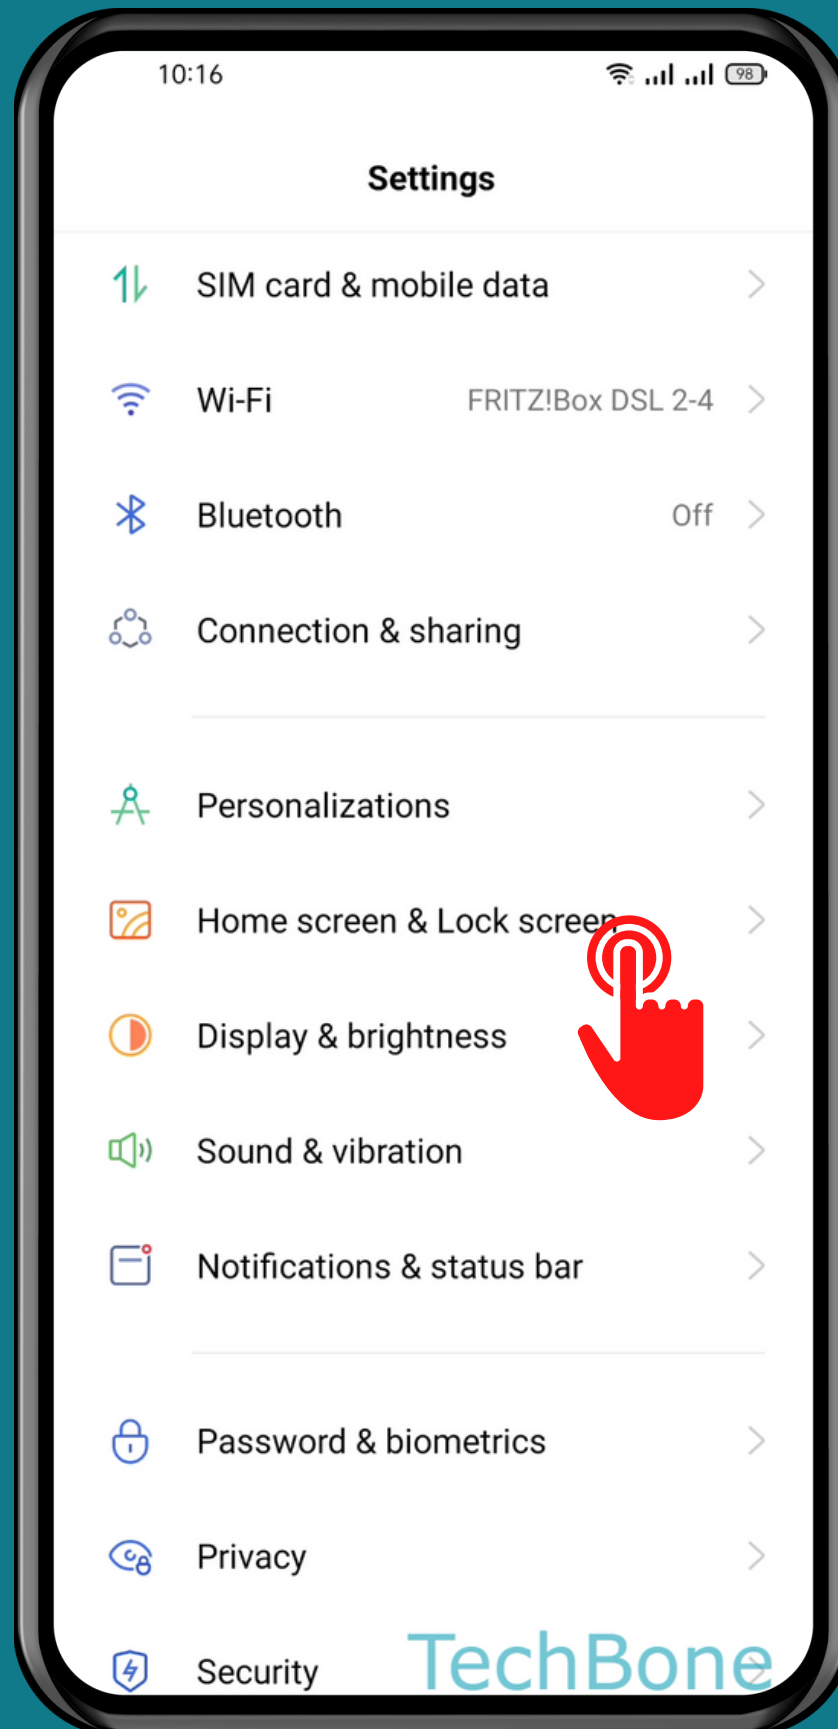

REALME

Android 11 - realme UI 2

# HOW TO CHANGE HOME SCREEN SWIPE DOWN GESTURE

Tap on  
Settings

# Tap on Home screen & Lock screen

# Tap on Swipe down on Home screen