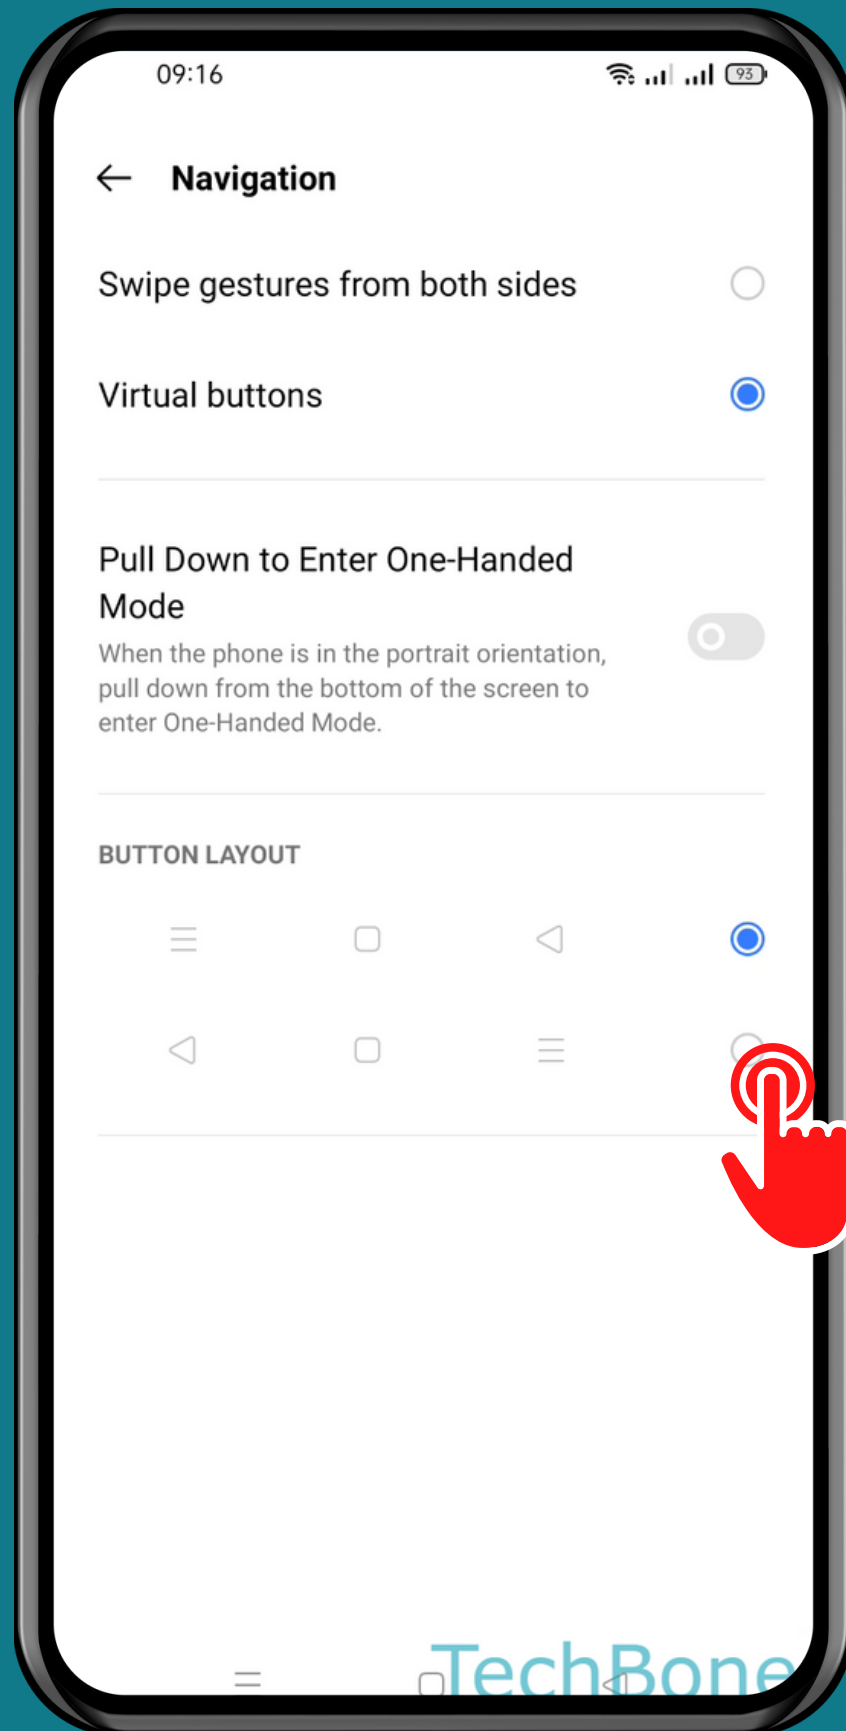

REALME

Android 11 - realme UI 2

HOW TO CHANGE NAVIGATION BUTTONS ORDER

Tap on
Settings

Tap on Convenience tools

Tap on Navigation

TechBone

Set the Button layout