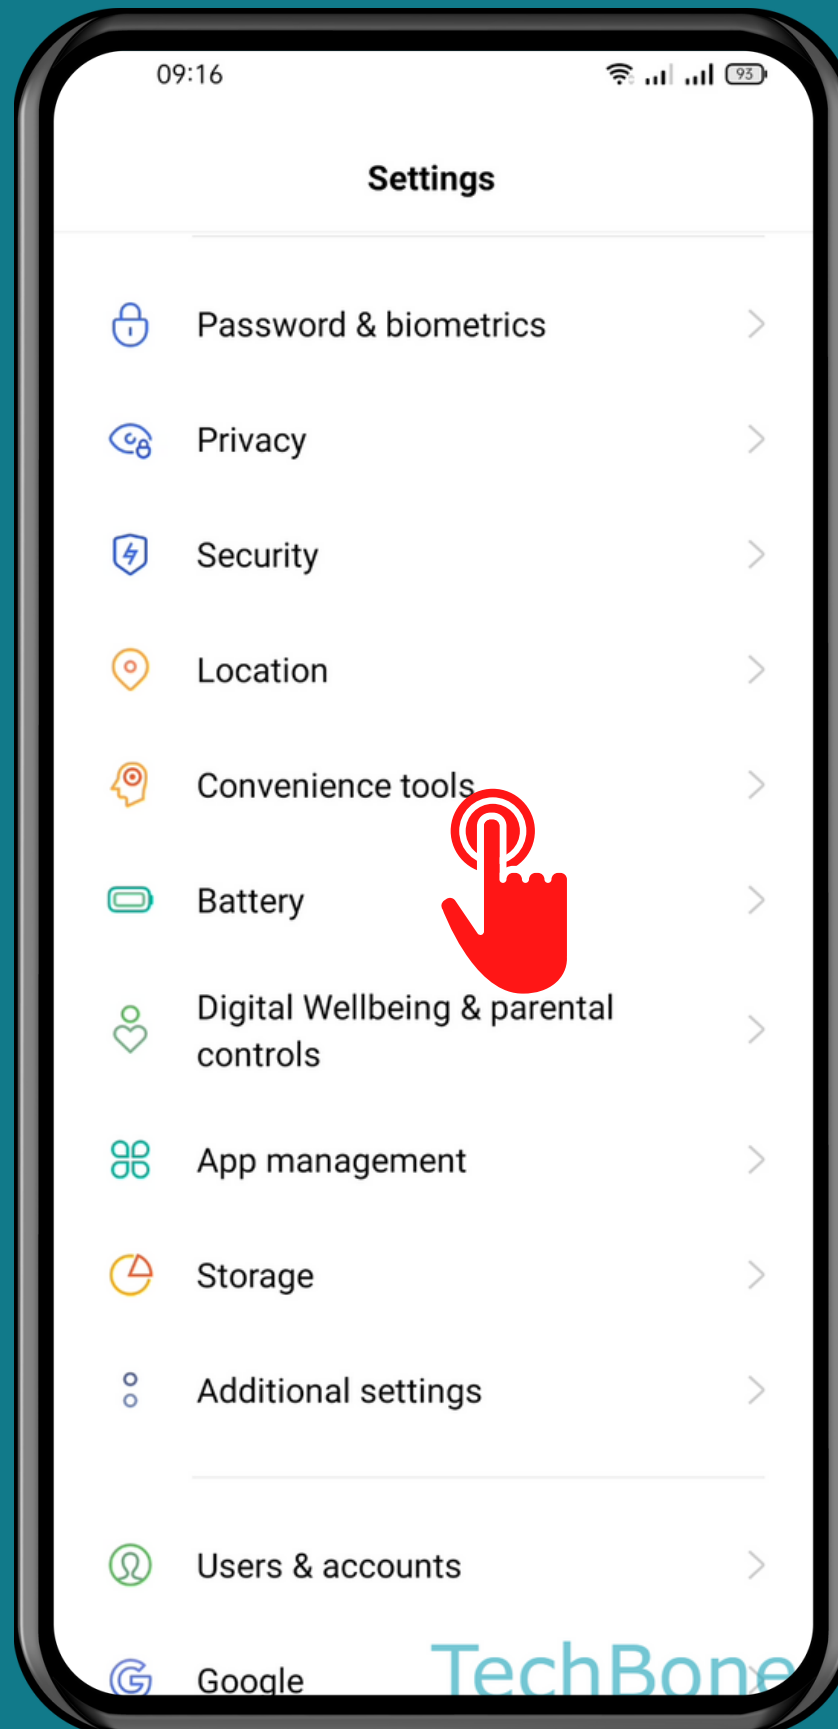

REALME

Android 11 - realme UI 2

HOW TO CHANGE NAVIGATION BUTTONS ORDER

Tap on
Settings

Tap on Convenience tools

Tap on Navigation

TechBone

Set the Button layout