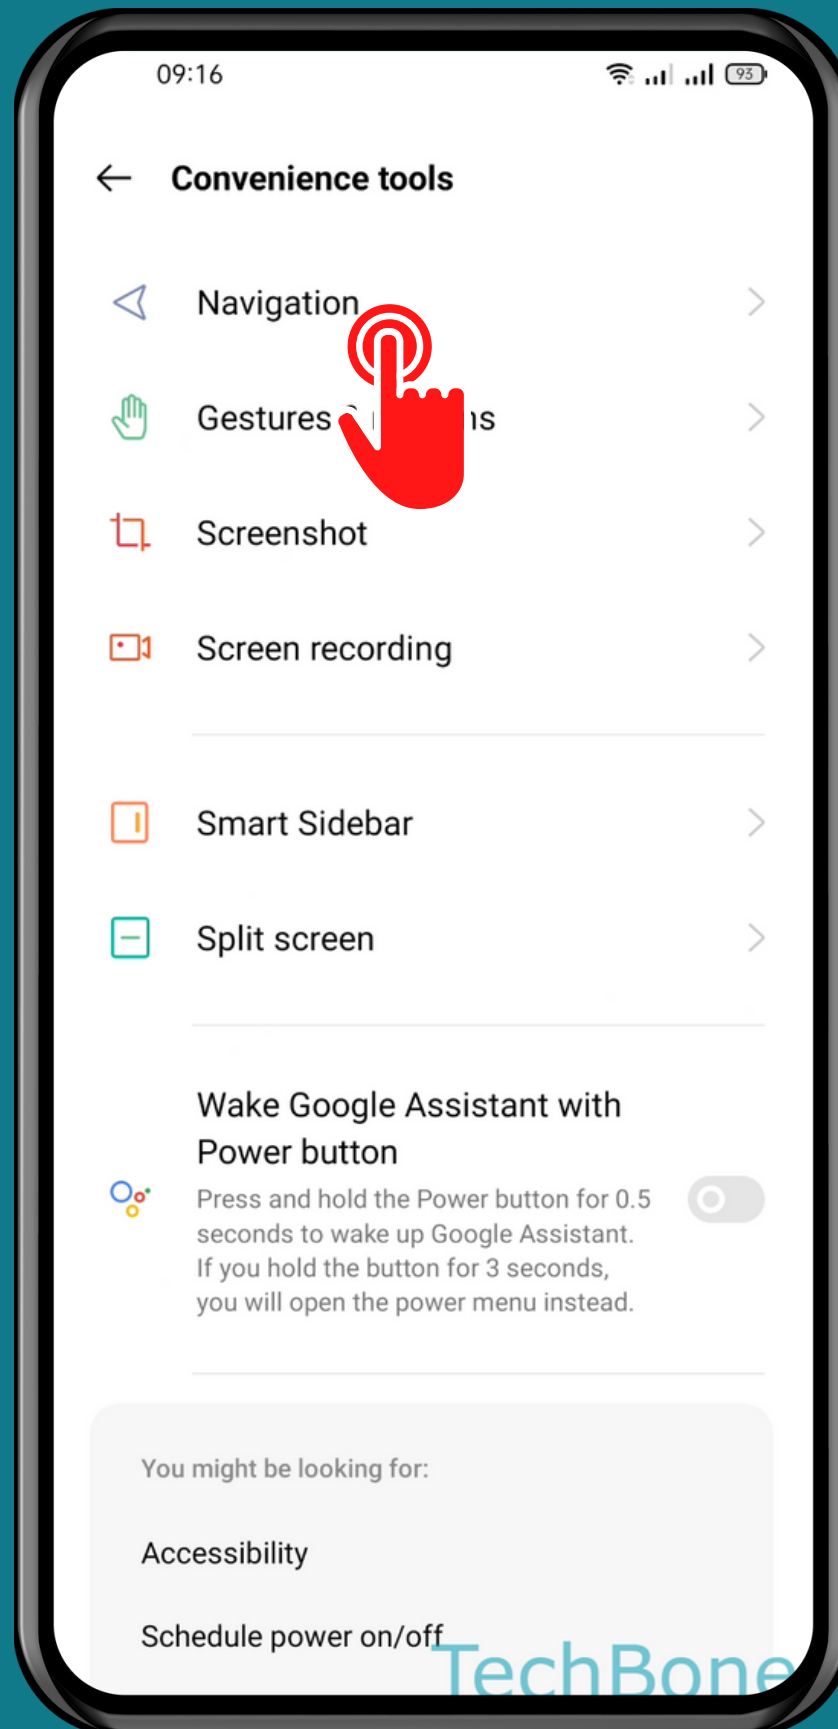

REALME

Android 11 - realme UI 2

HOW TO CHANGE NAVIGATION BUTTONS ORDER

Tap on
Settings

Tap on Convenience tools

Tap on Navigation

TechBone

Set the Button layout