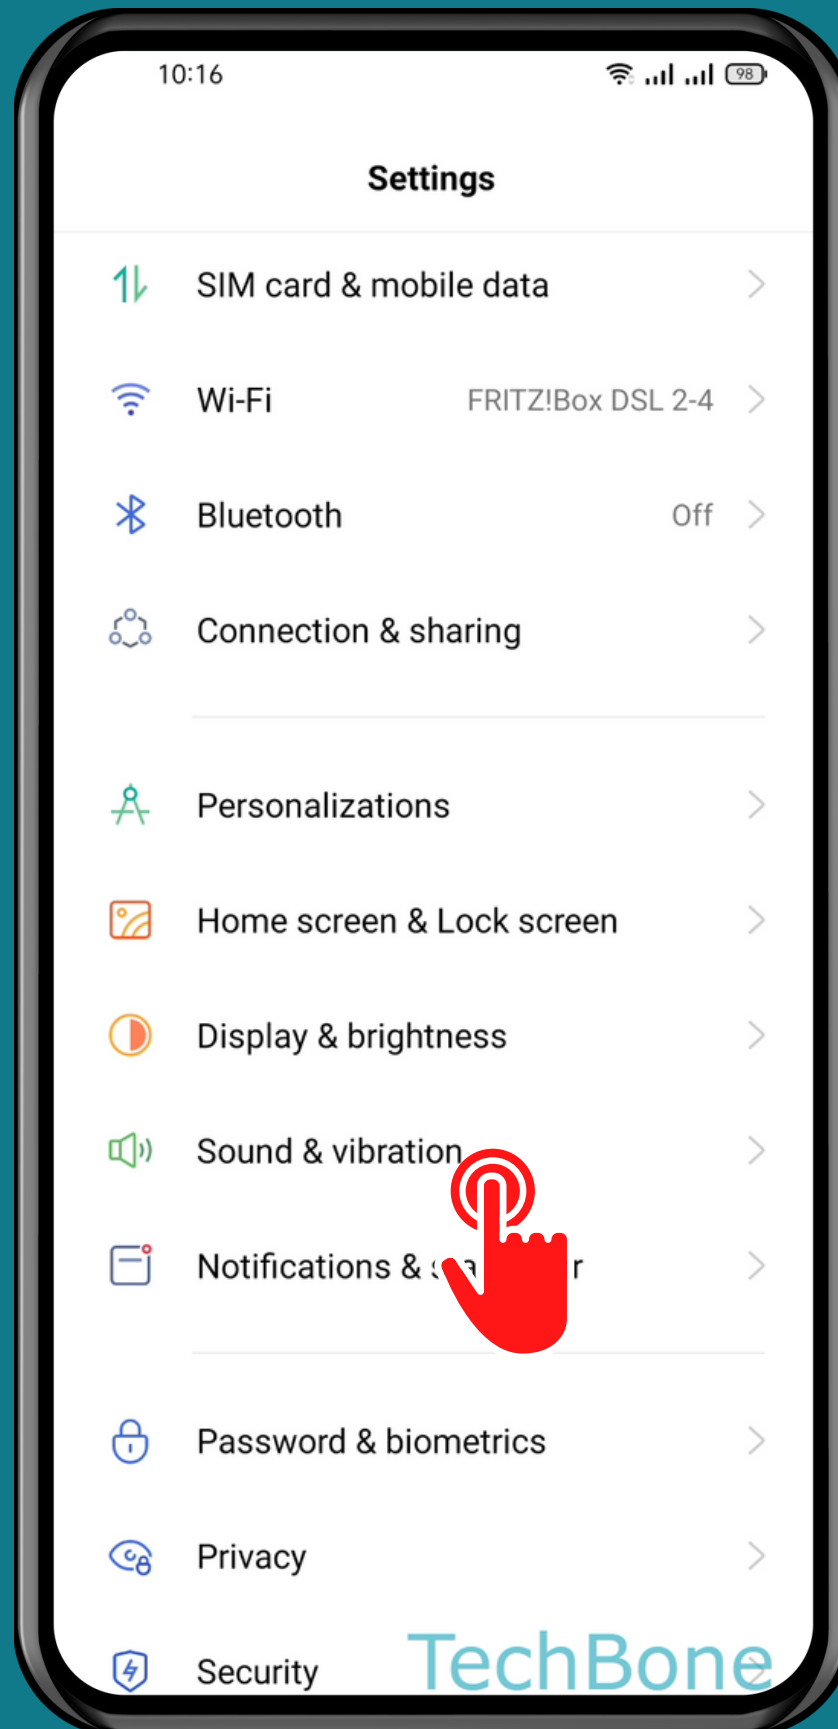

REALME

Android 11 - realme UI 2

# HOW TO CHANGE SOUND MODE

Tap on  
Settings

# Tap on Sound & vibration

Tap on  
Sound mode