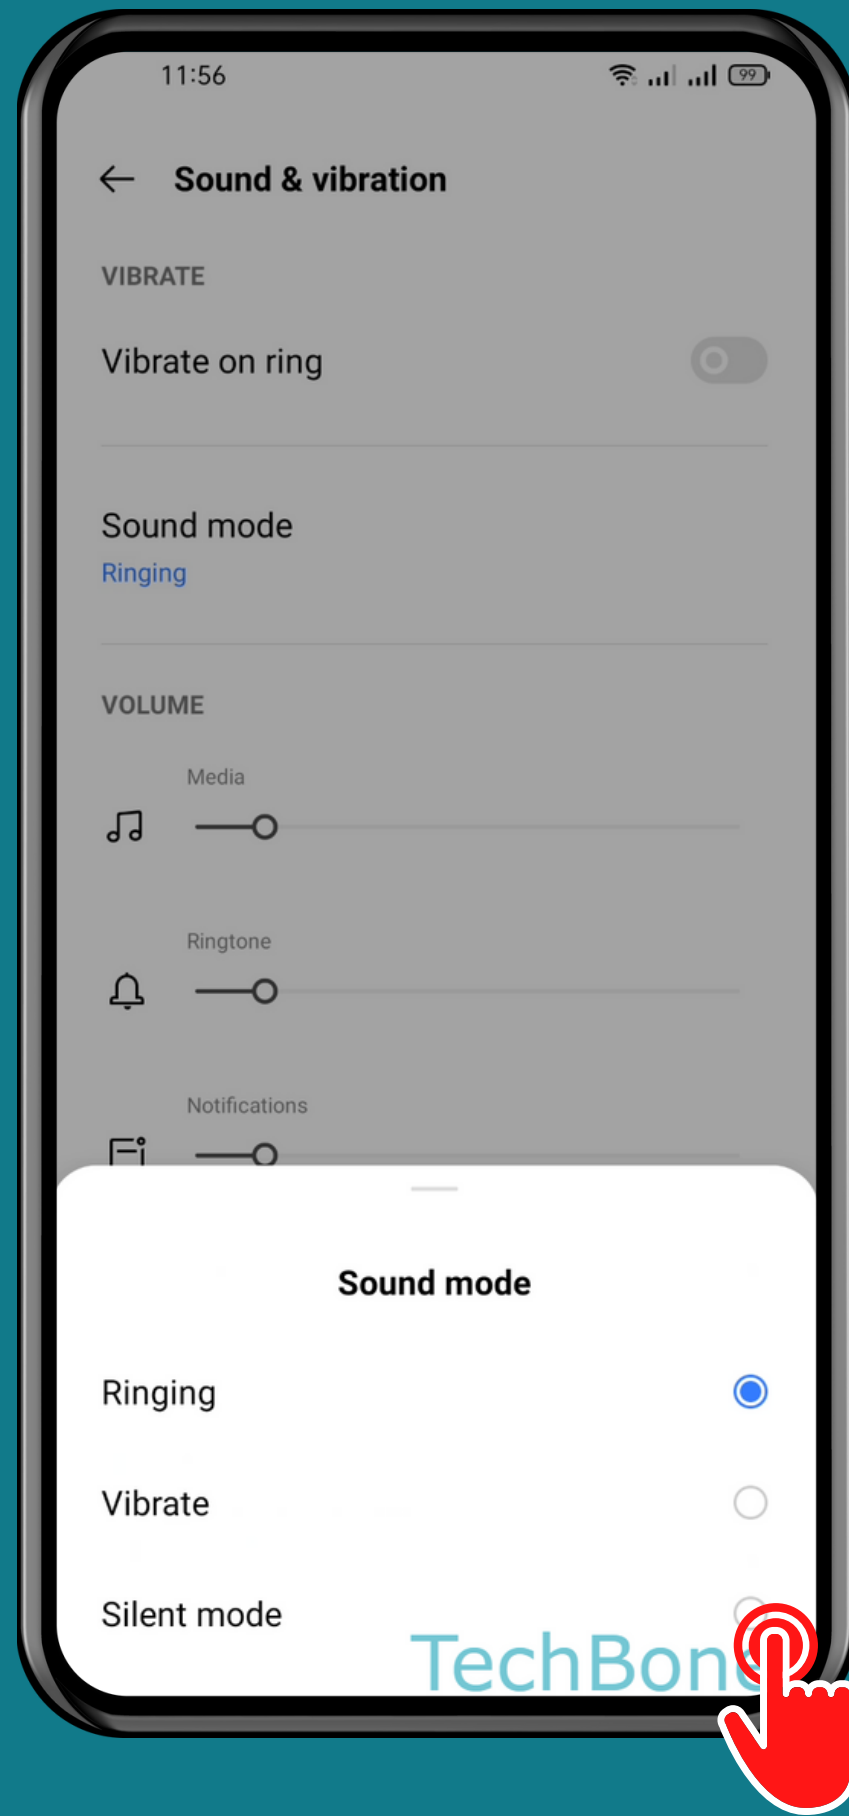

# HOW TO CHANGE SOUND MODE

Tap on  
Settings

# Tap on Sound & vibration

Tap on  
Sound mode