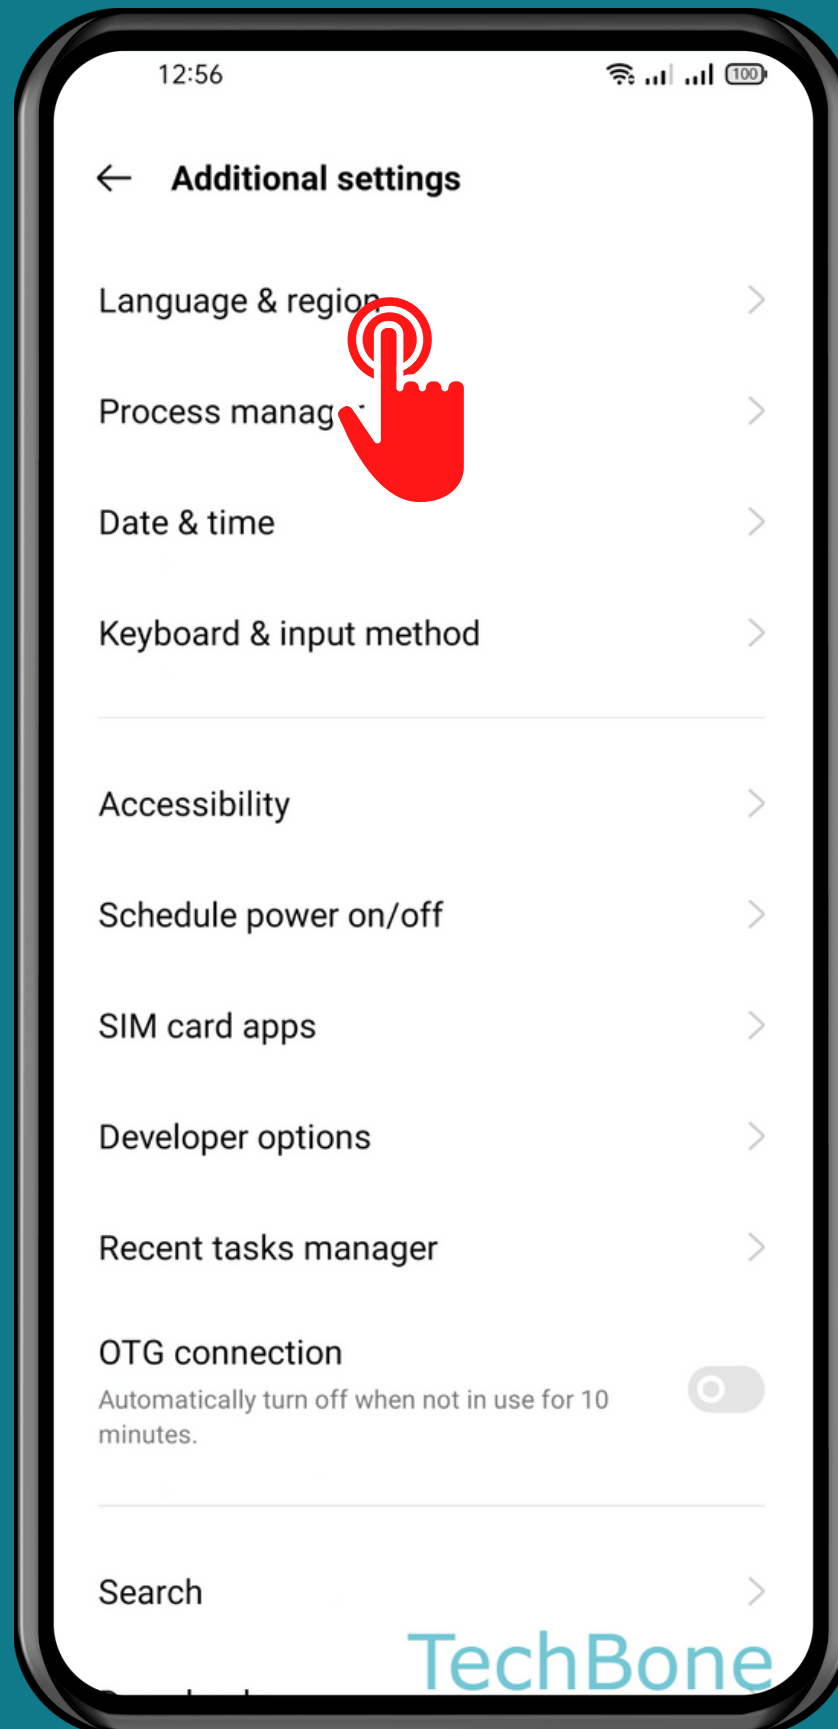

REALME

Android 11 - realme UI 2

HOW TO CHANGE SYSTEM LANGUAGE

Tap on
Settings

Tap on Additional settings

Tap on Language & region

Tap on
Add a language or
drag a Language to
the first position

Tap on
Change to...