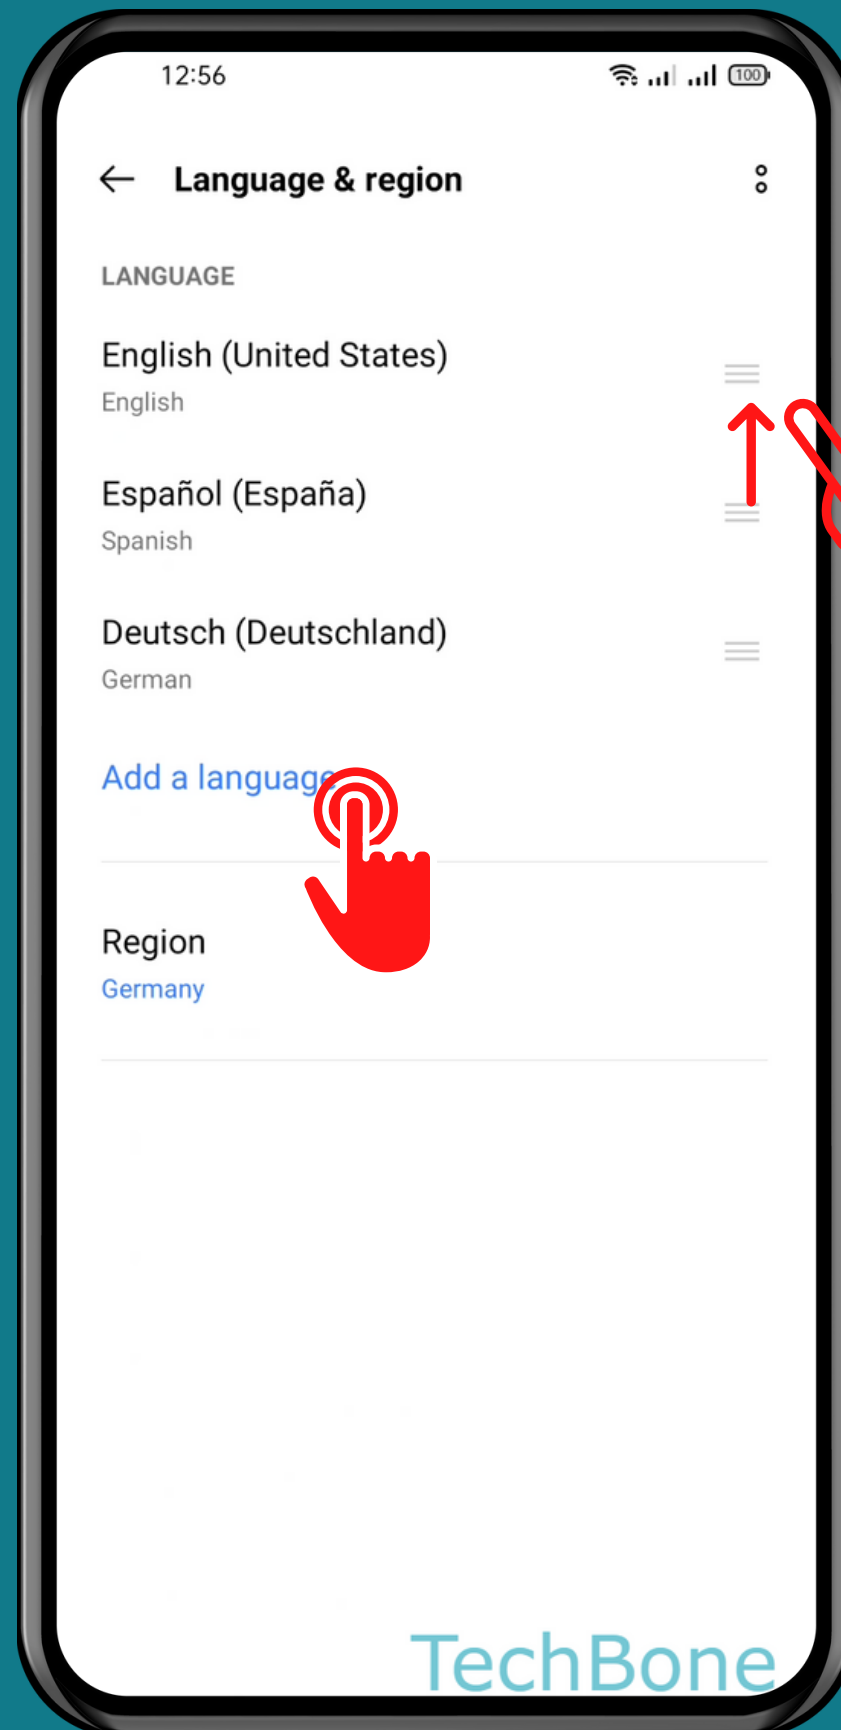

REALME

Android 11 - realme UI 2

HOW TO CHANGE SYSTEM LANGUAGE

Tap on
Settings

Tap on Additional settings

Tap on Language & region

Tap on
Add a language or
drag a Language to
the first position

Tap on
Change to...