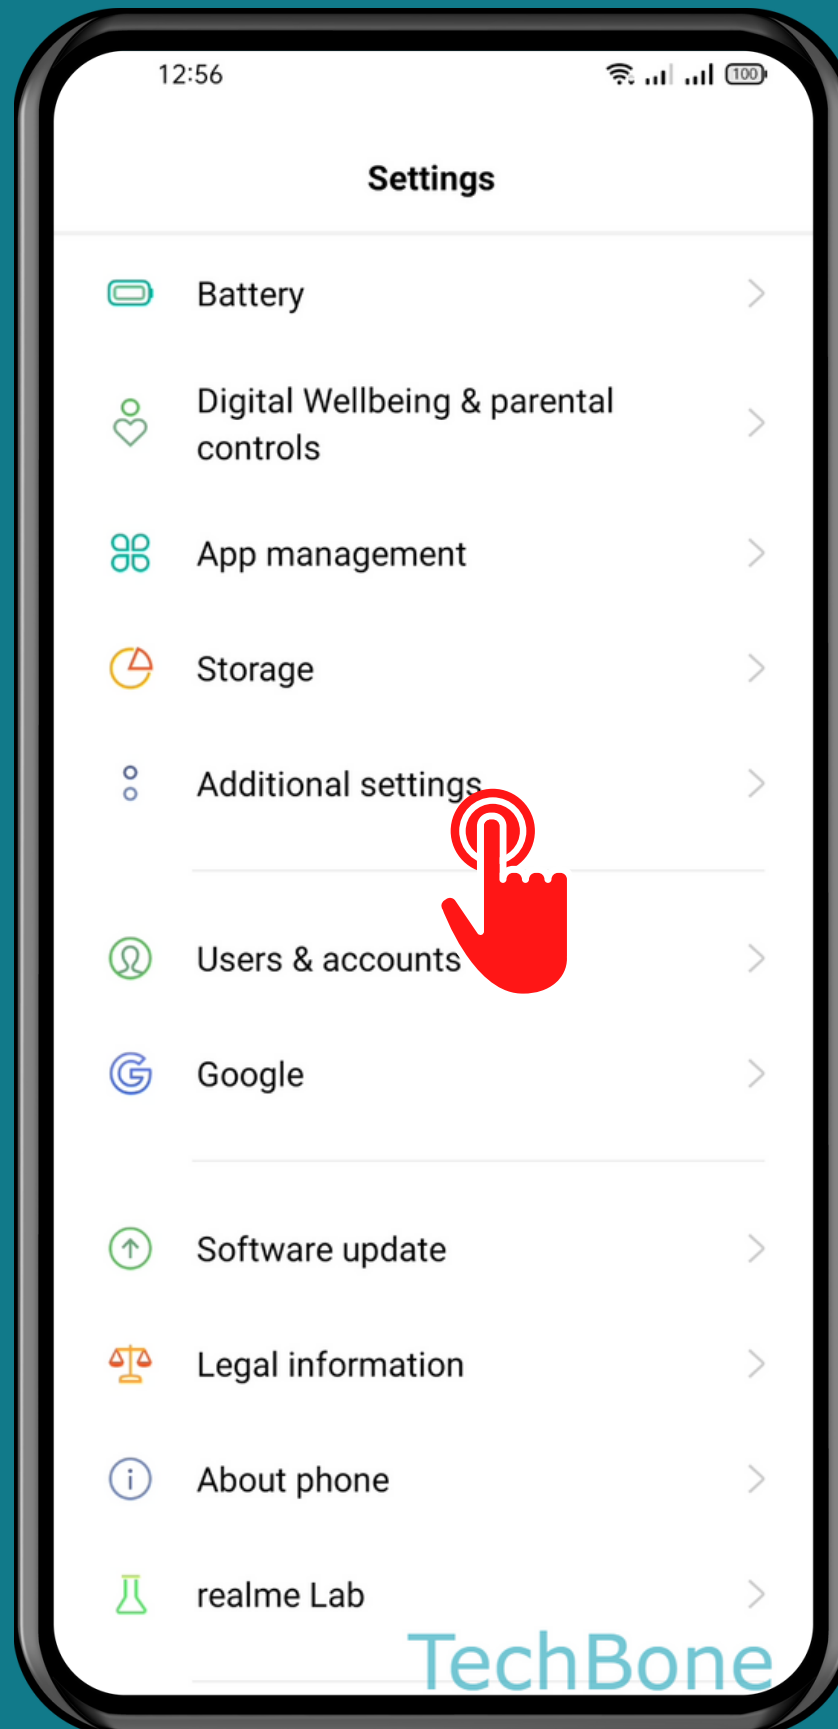

REALME

Android 11 - realme UI 2

HOW TO CHANGE SYSTEM LANGUAGE

Tap on
Settings

Tap on Additional settings

Tap on Language & region

Tap on
Add a language or
drag a Language to
the first position

Tap on
Change to...