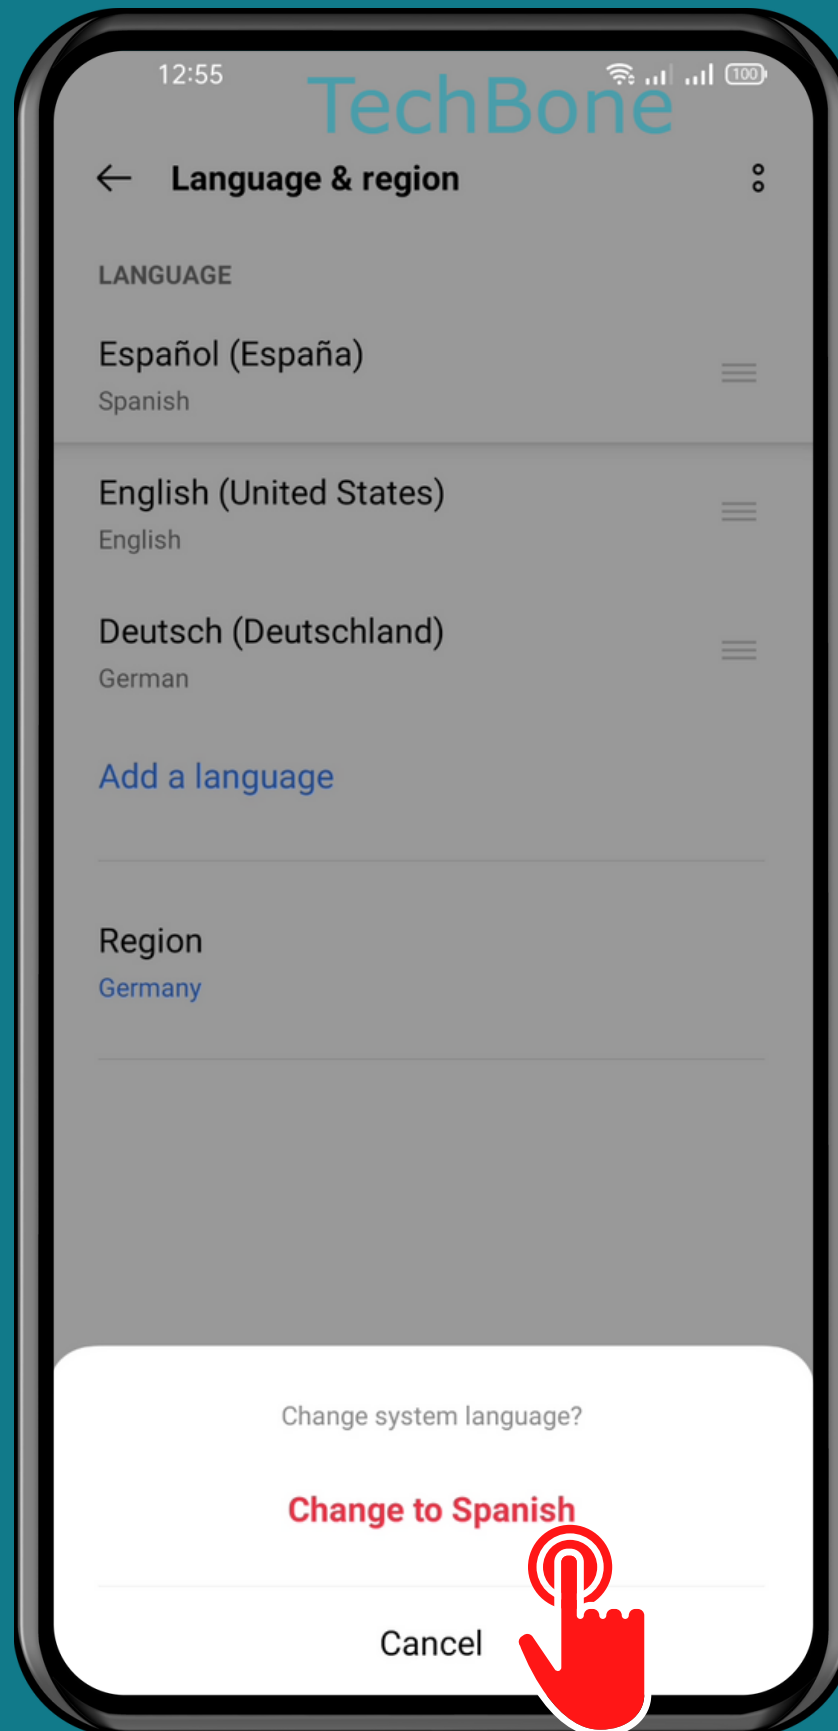

REALME

Android 11 - realme UI 2

HOW TO CHANGE SYSTEM LANGUAGE

Tap on
Settings

Tap on Additional settings

Tap on Language & region

Tap on
Add a language or
drag a Language to
the first position

Tap on
Change to...