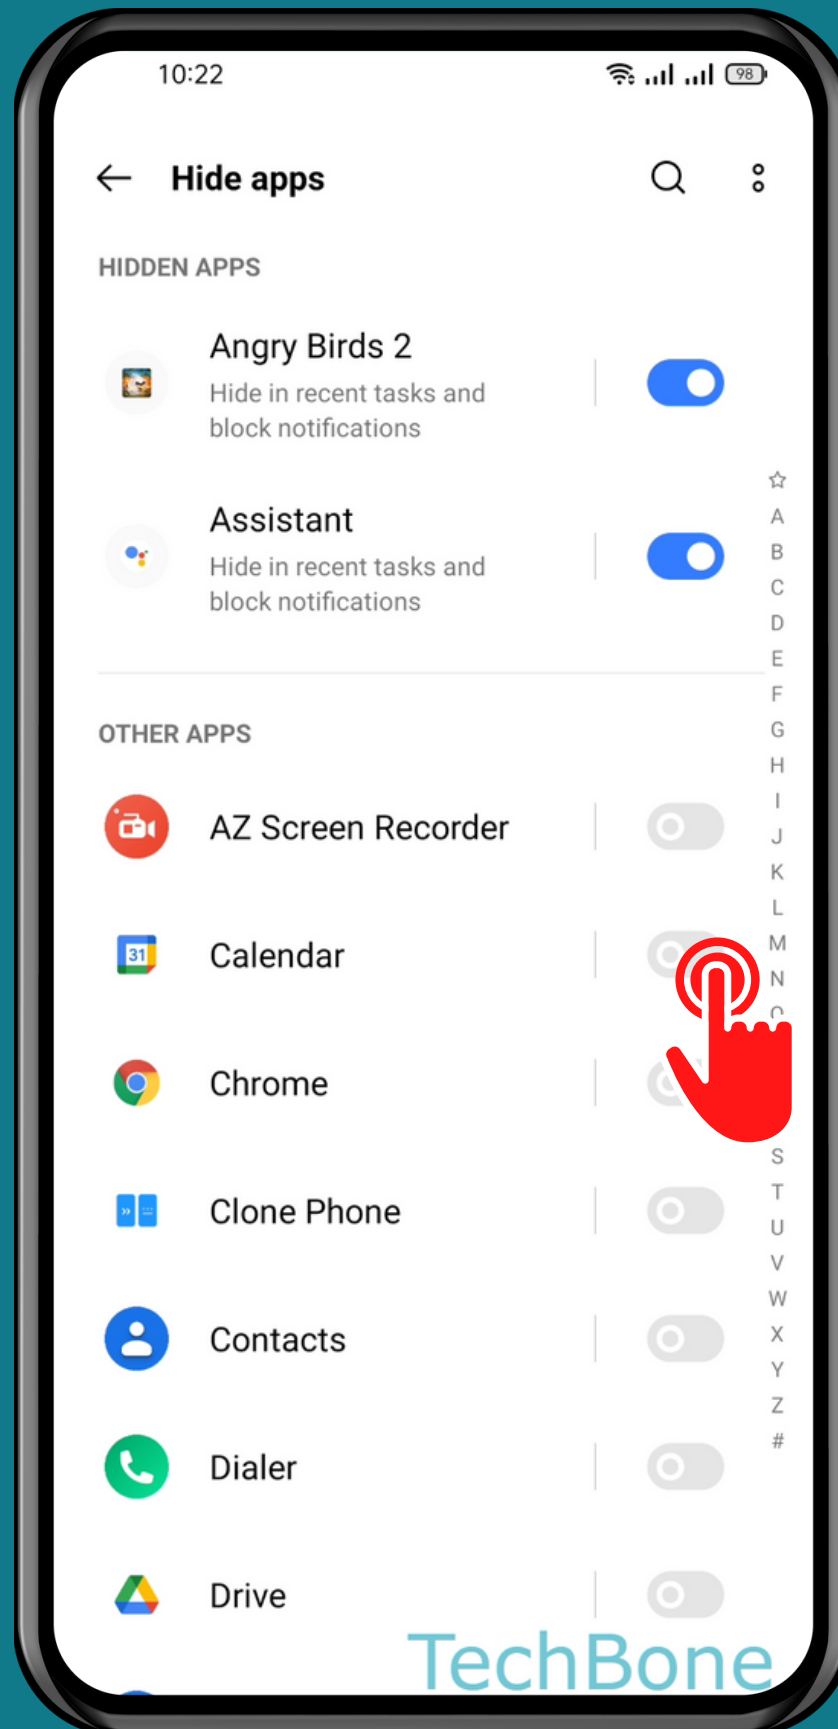

REALME

Android 11 - realme UI 2

HOW TO HIDE APPS

Tap on
Settings

Tap on Privacy

Tap on
Hide apps

Turn On/Off an App

Done!