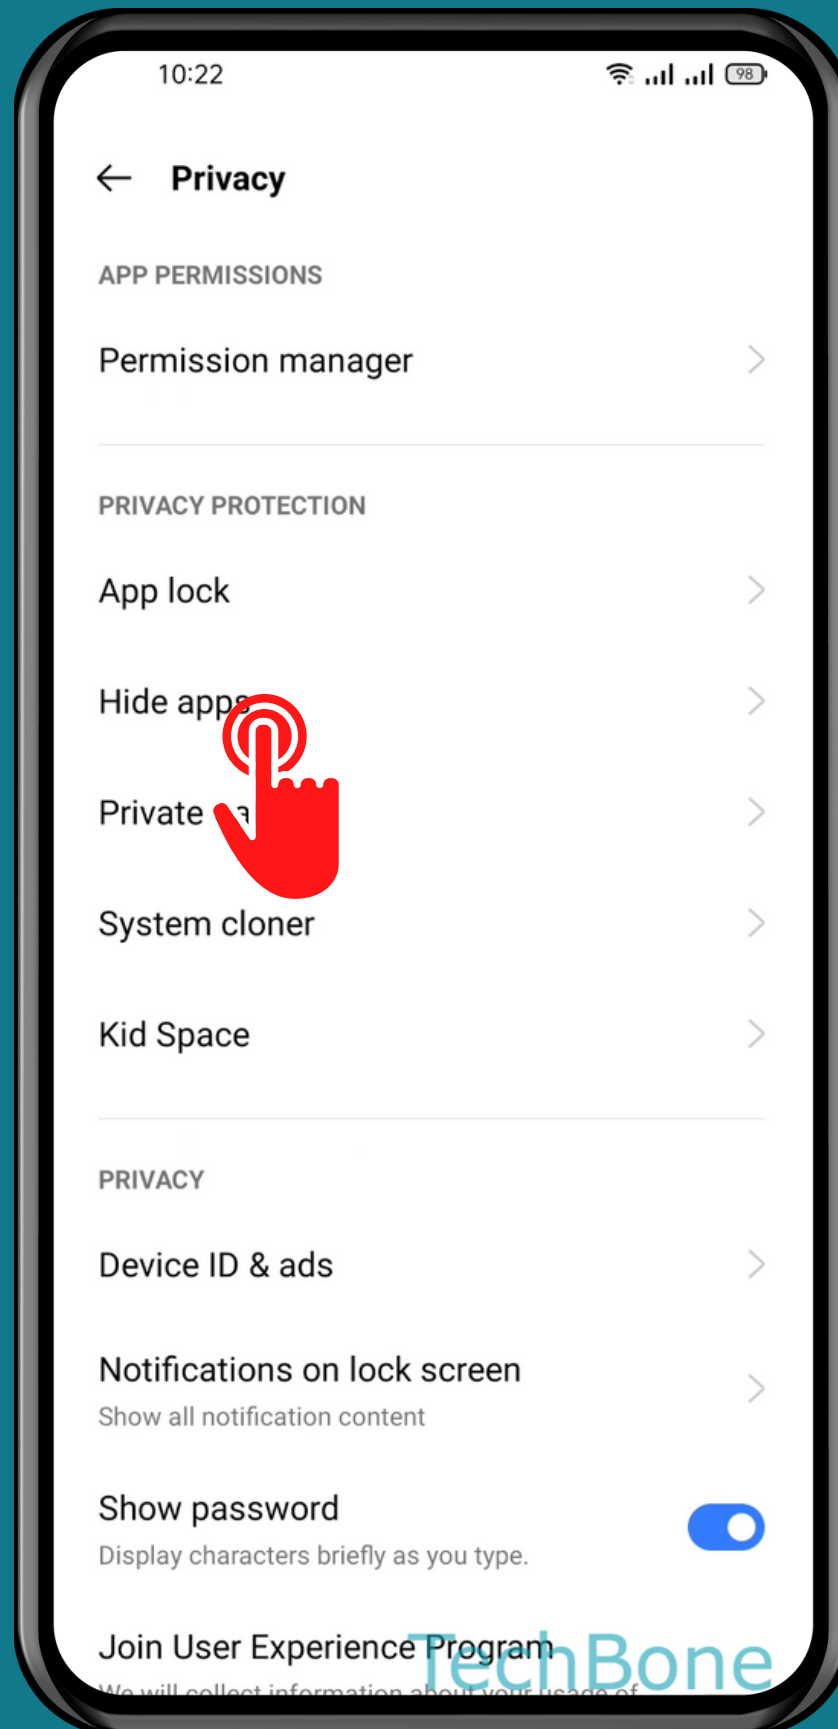

REALME

Android 11 - realme UI 2

HOW TO HIDE APPS

Tap on
Settings

Tap on Privacy

Tap on
Hide apps

Turn On/Off an App

Done!