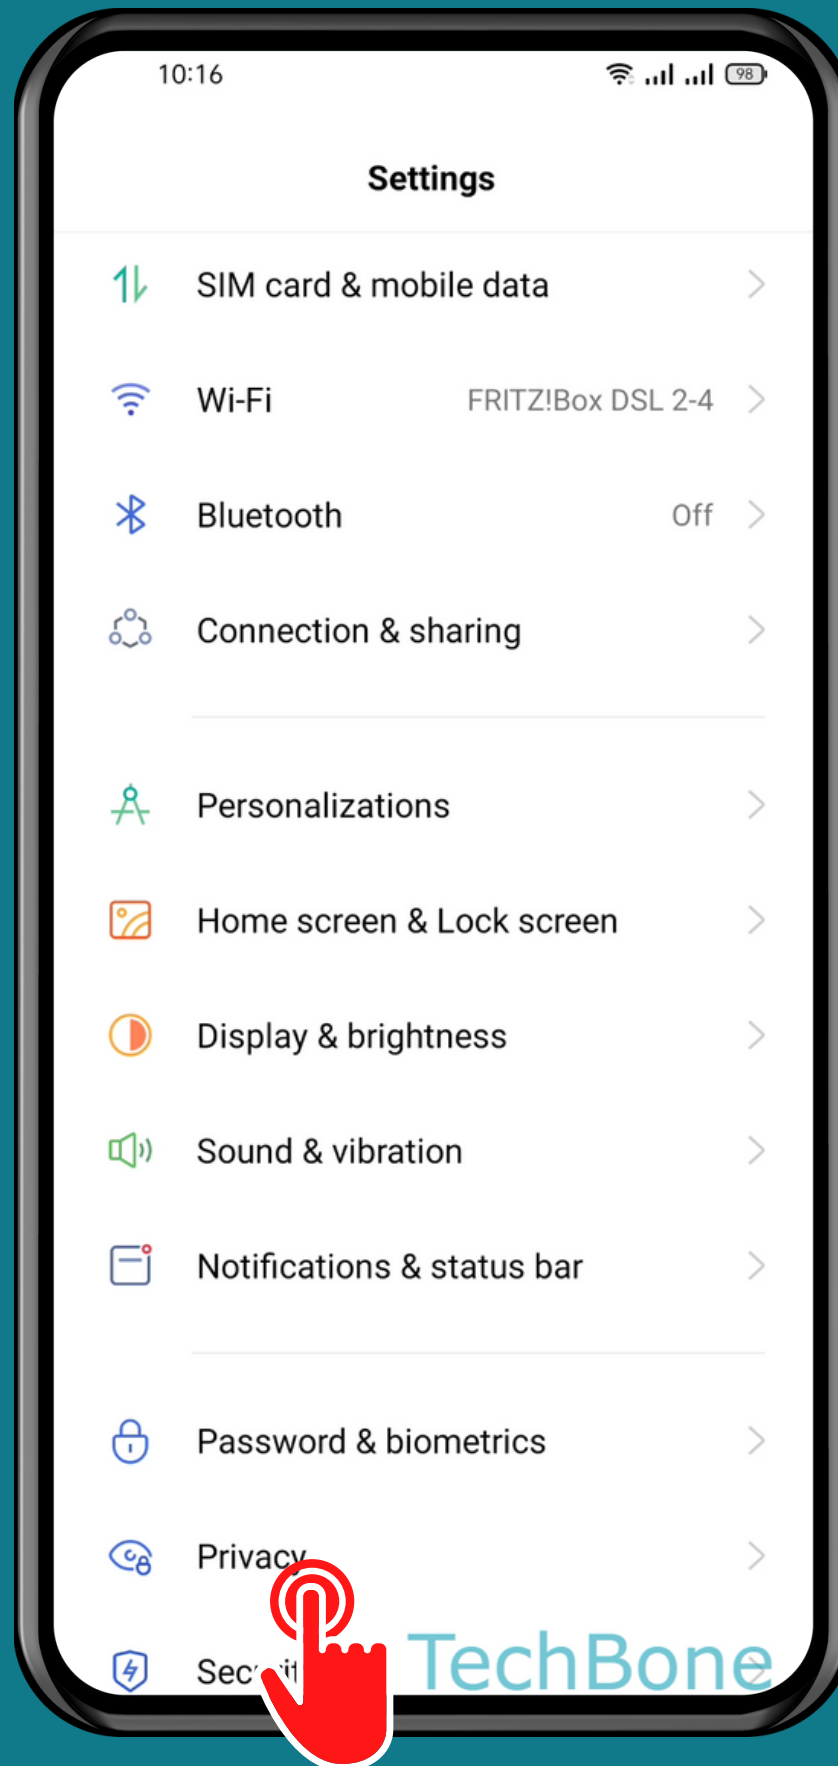

REALME

Android 11 - realme UI 2

HOW TO HIDE APPS

Tap on
Settings

Tap on Privacy

Tap on
Hide apps

Turn On/Off an App

Done!