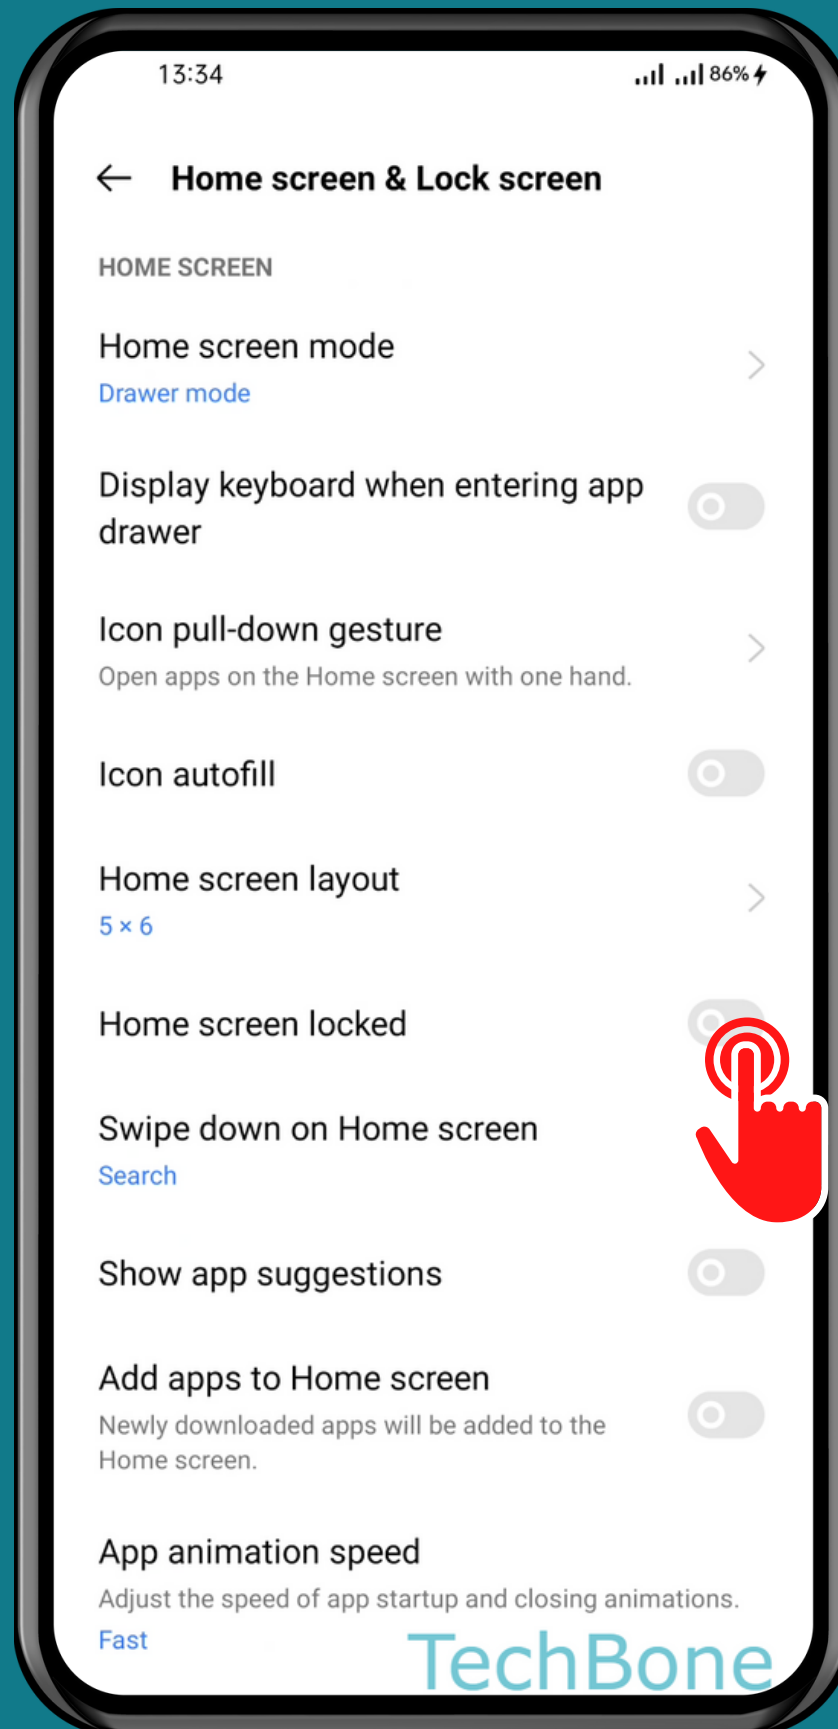

REALME

Android 11 - realme UI 2

HOW TO LOCK/UNLOCK HOME SCREEN LAYOUT

Tap on
Settings

Tap on Home screen & Lock screen

Turn On/Off

Home screen locked

Done!