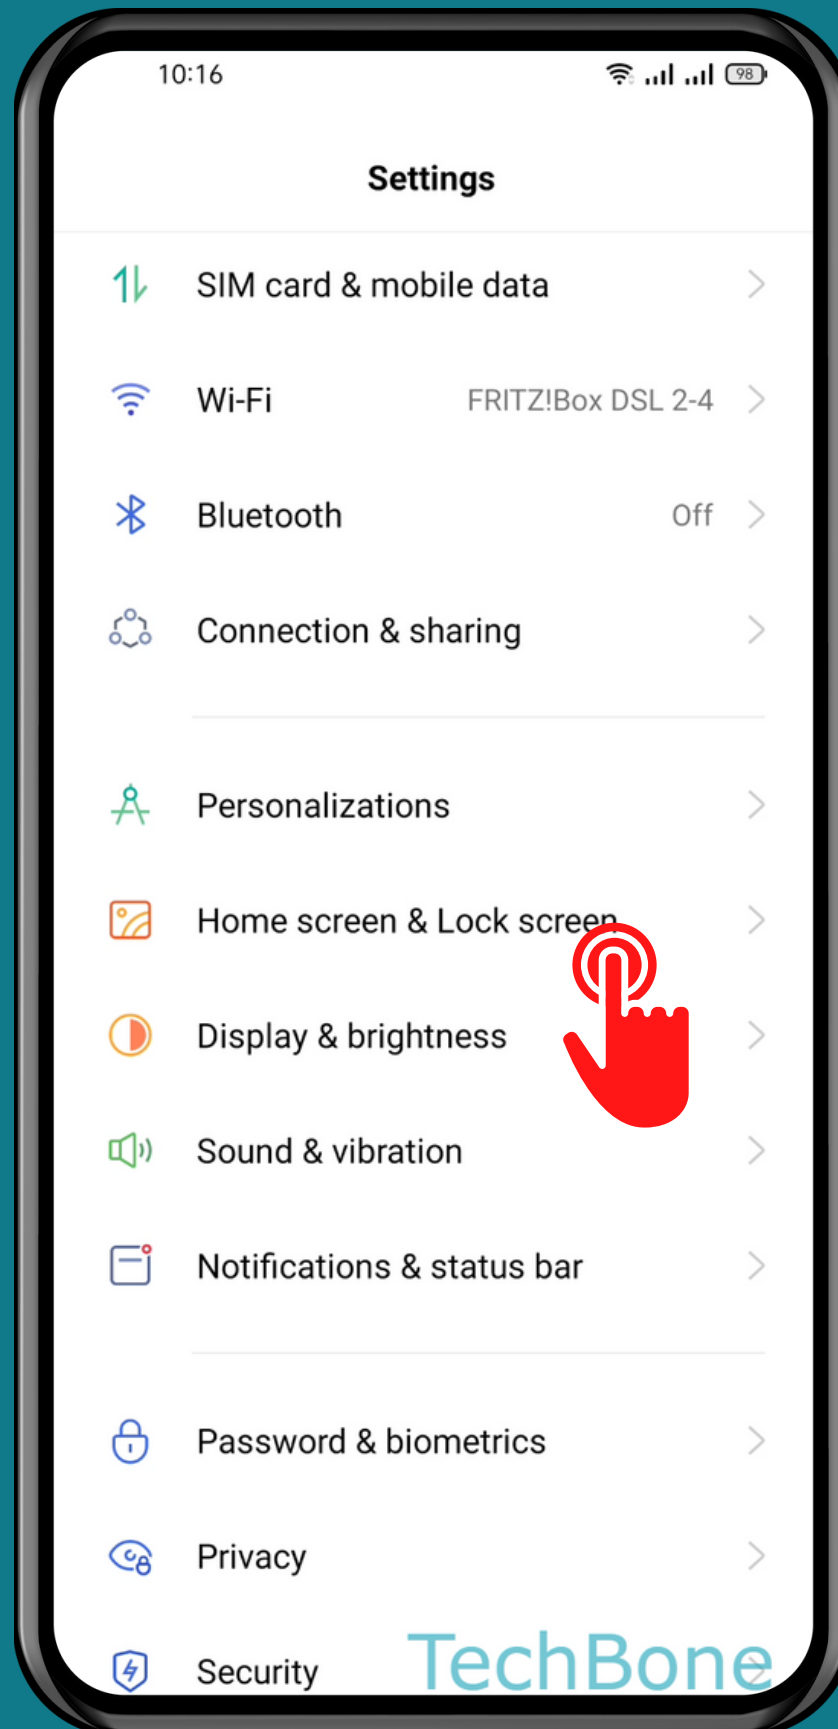

REALME

Android 11 - realme UI 2

HOW TO LOCK/UNLOCK HOME SCREEN LAYOUT

Tap on
Settings

Tap on Home screen & Lock screen

Turn On/Off

Home screen locked

Done!