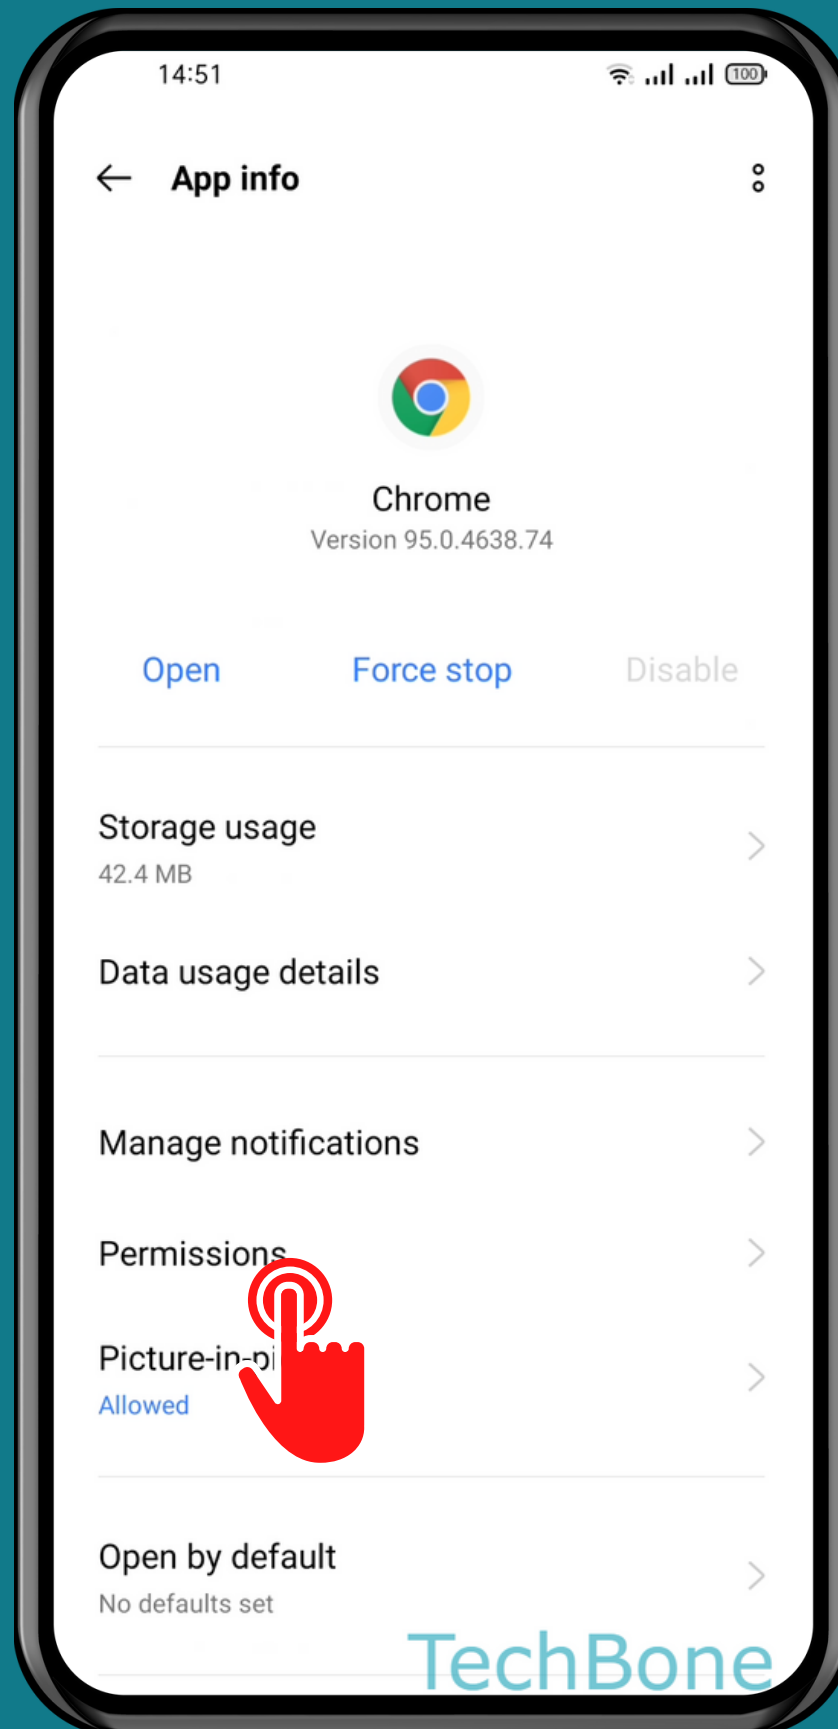

Tap on Permissions