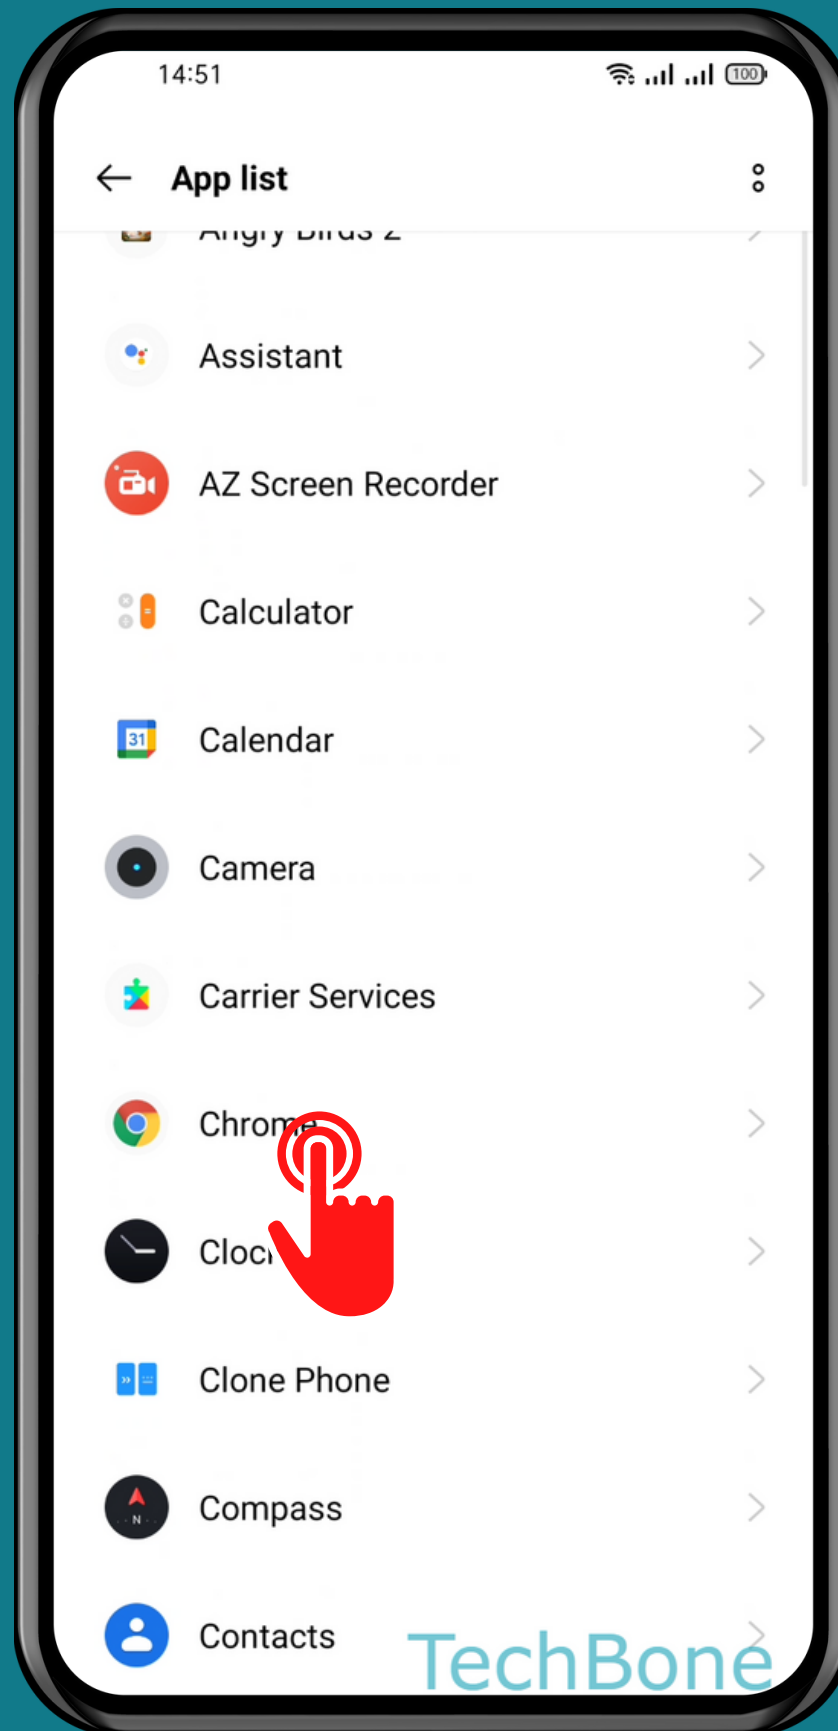

# HOW TO MANAGE APP PERMISSIONS

Tap on  
Settings

# Tap on App management

# Tap on App list