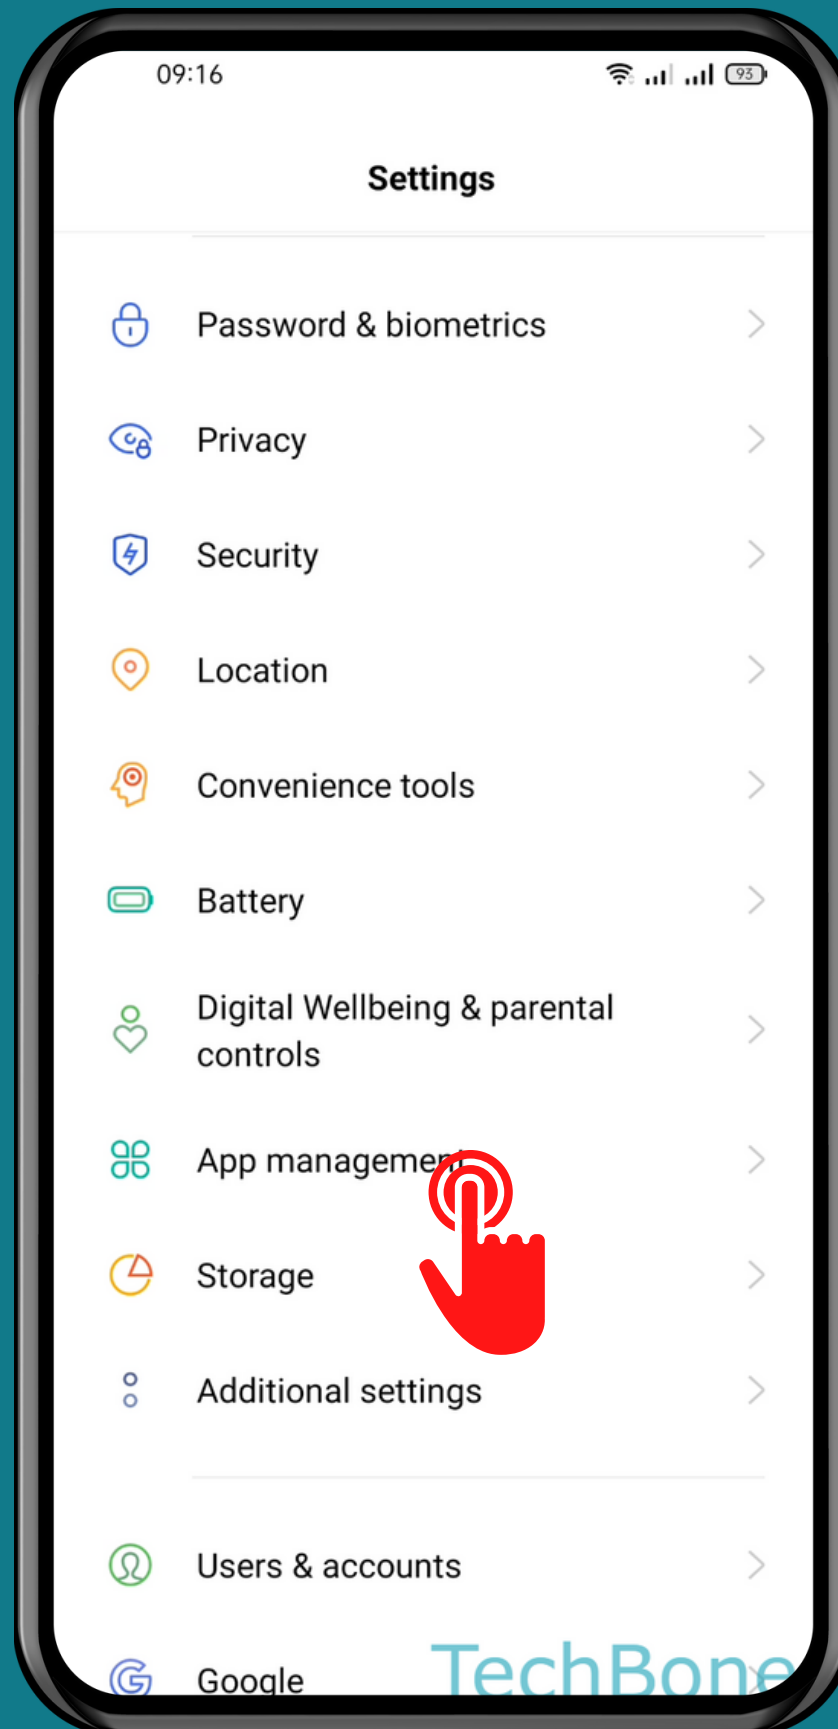

REALME

Android 11 - realme UI 2

# HOW TO MANAGE APP PERMISSIONS

Tap on  
Settings

# Tap on App management

# Tap on App list