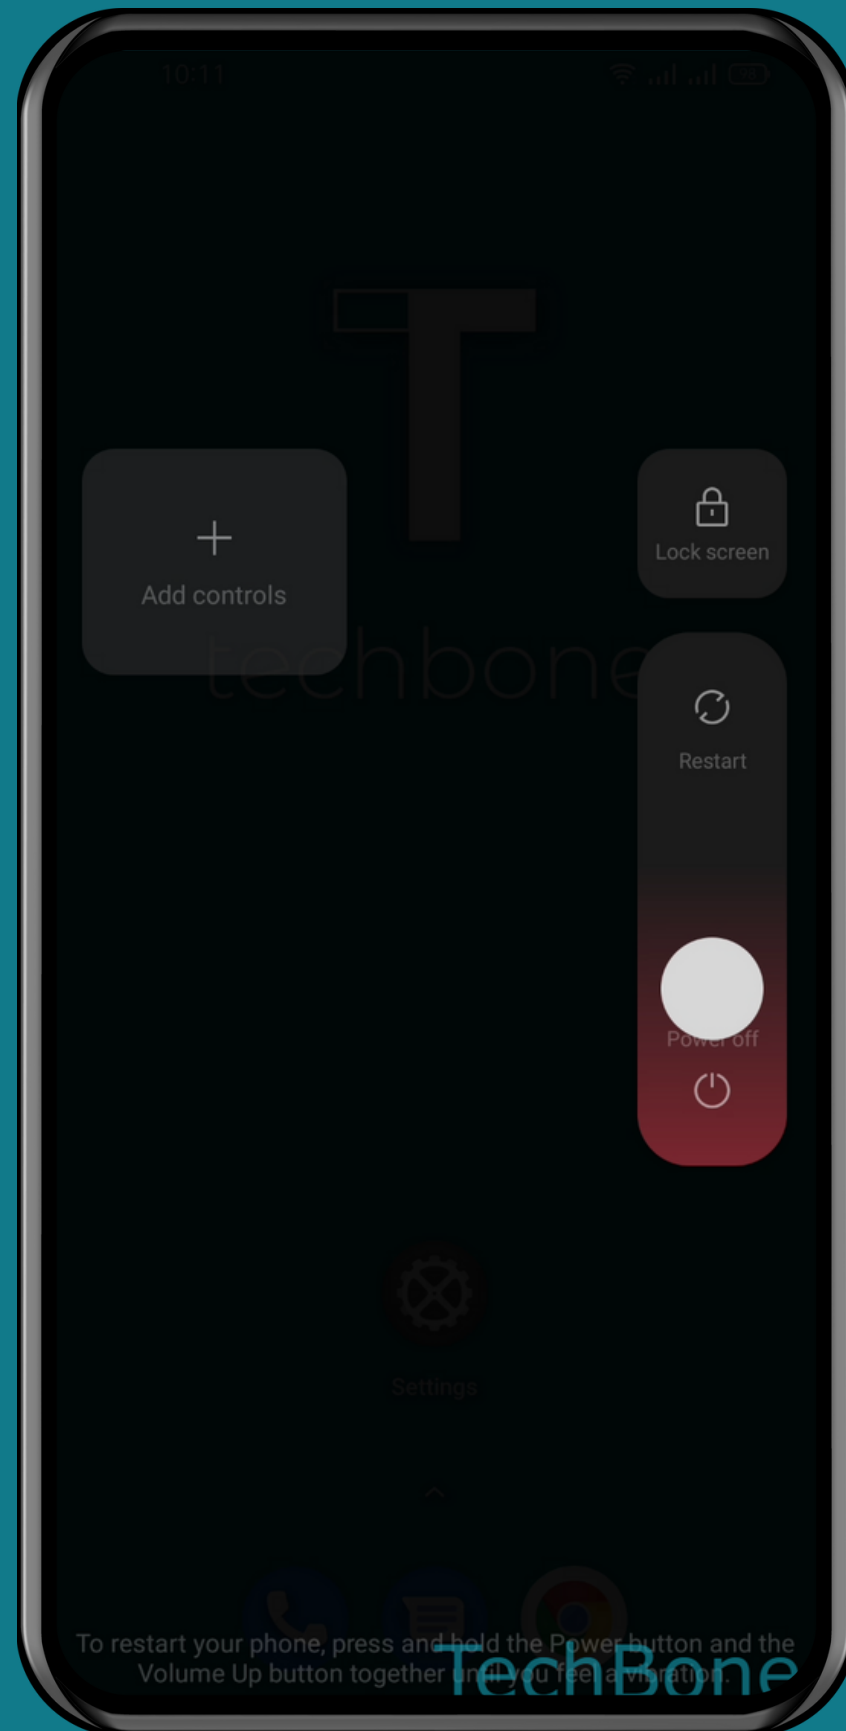

REALME

Android 11 - realme UI 2

# HOW TO POWER OFF THE SMARTPHONE

Press and hold the  
**Power button**

Drag the **Button**  
downwards

Release the **Button** to  
power off the device

Done!