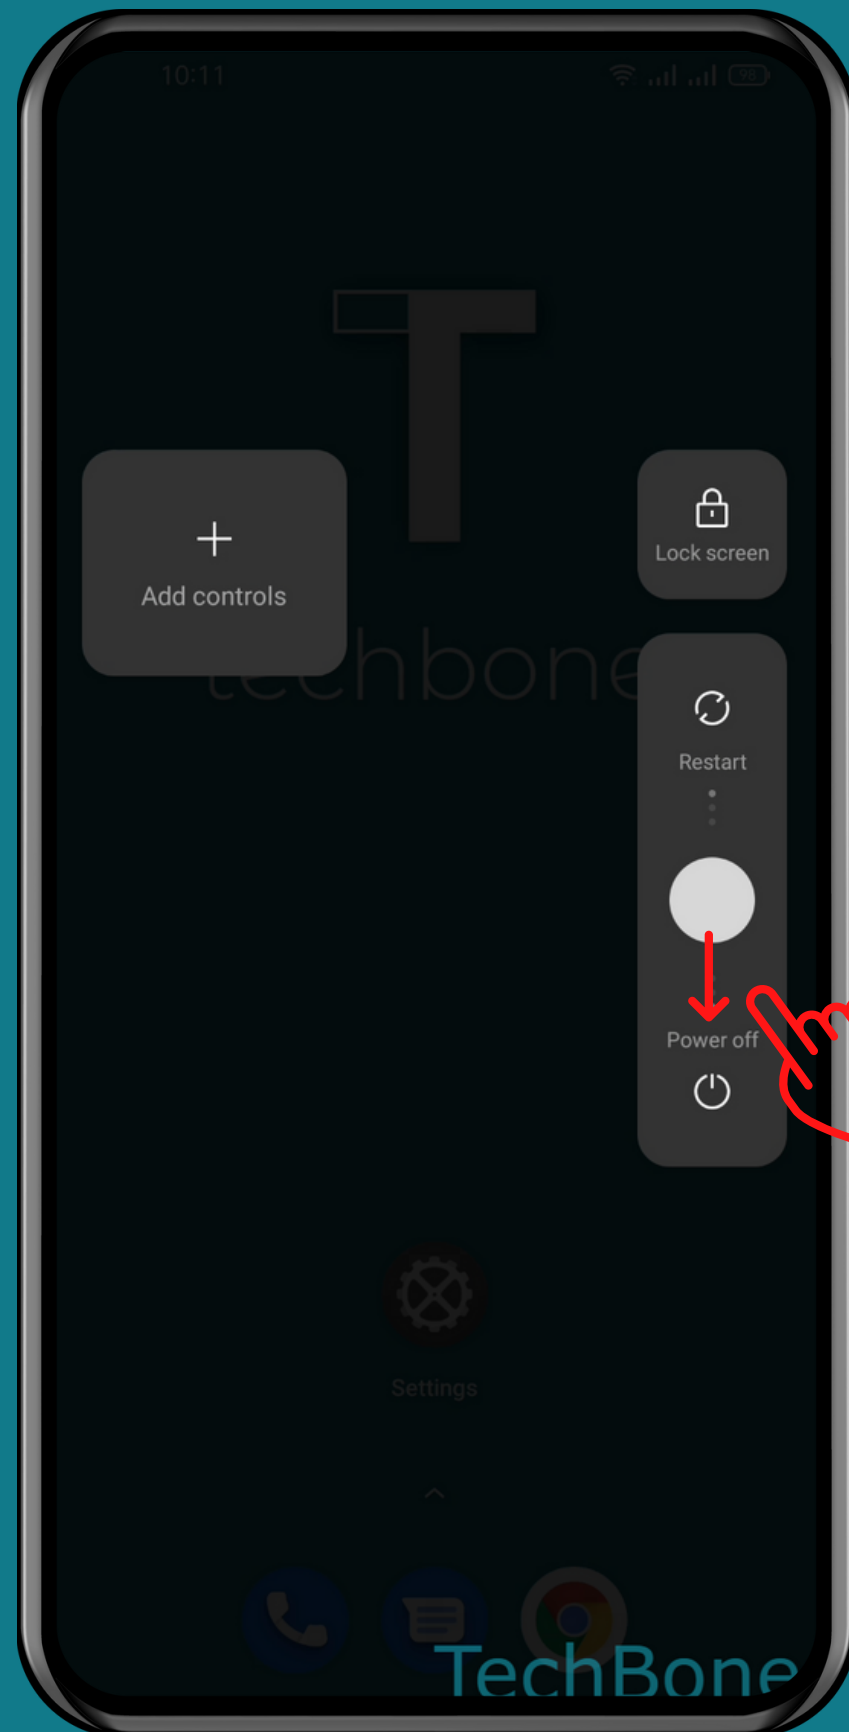

REALME

Android 11 - realme UI 2

# HOW TO POWER OFF THE SMARTPHONE

Press and hold the  
**Power button**

Drag the **Button**  
downwards

Release the **Button** to  
power off the device

Done!