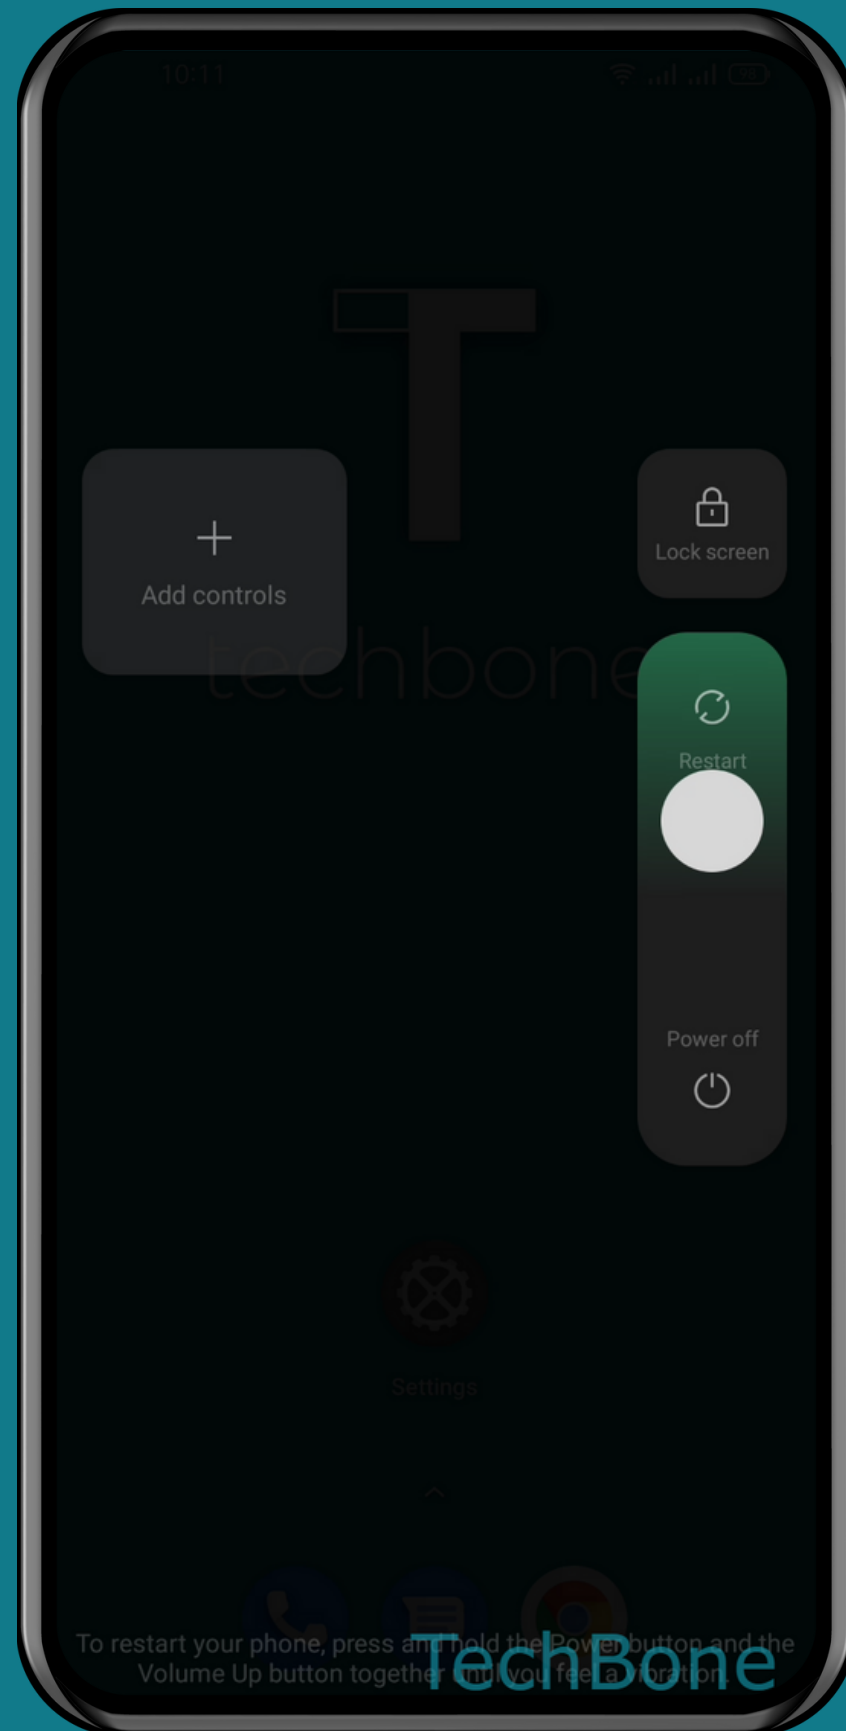

REALME

Android 11 - realme UI 2

HOW TO RESTART THE SMARTPHONE

Press and hold the
Power button

Drag the **Button**
upwards

Release the **Button** to
restart the device

To restart your phone, press and hold the Power button and the Volume Up button together until you feel a vibration.