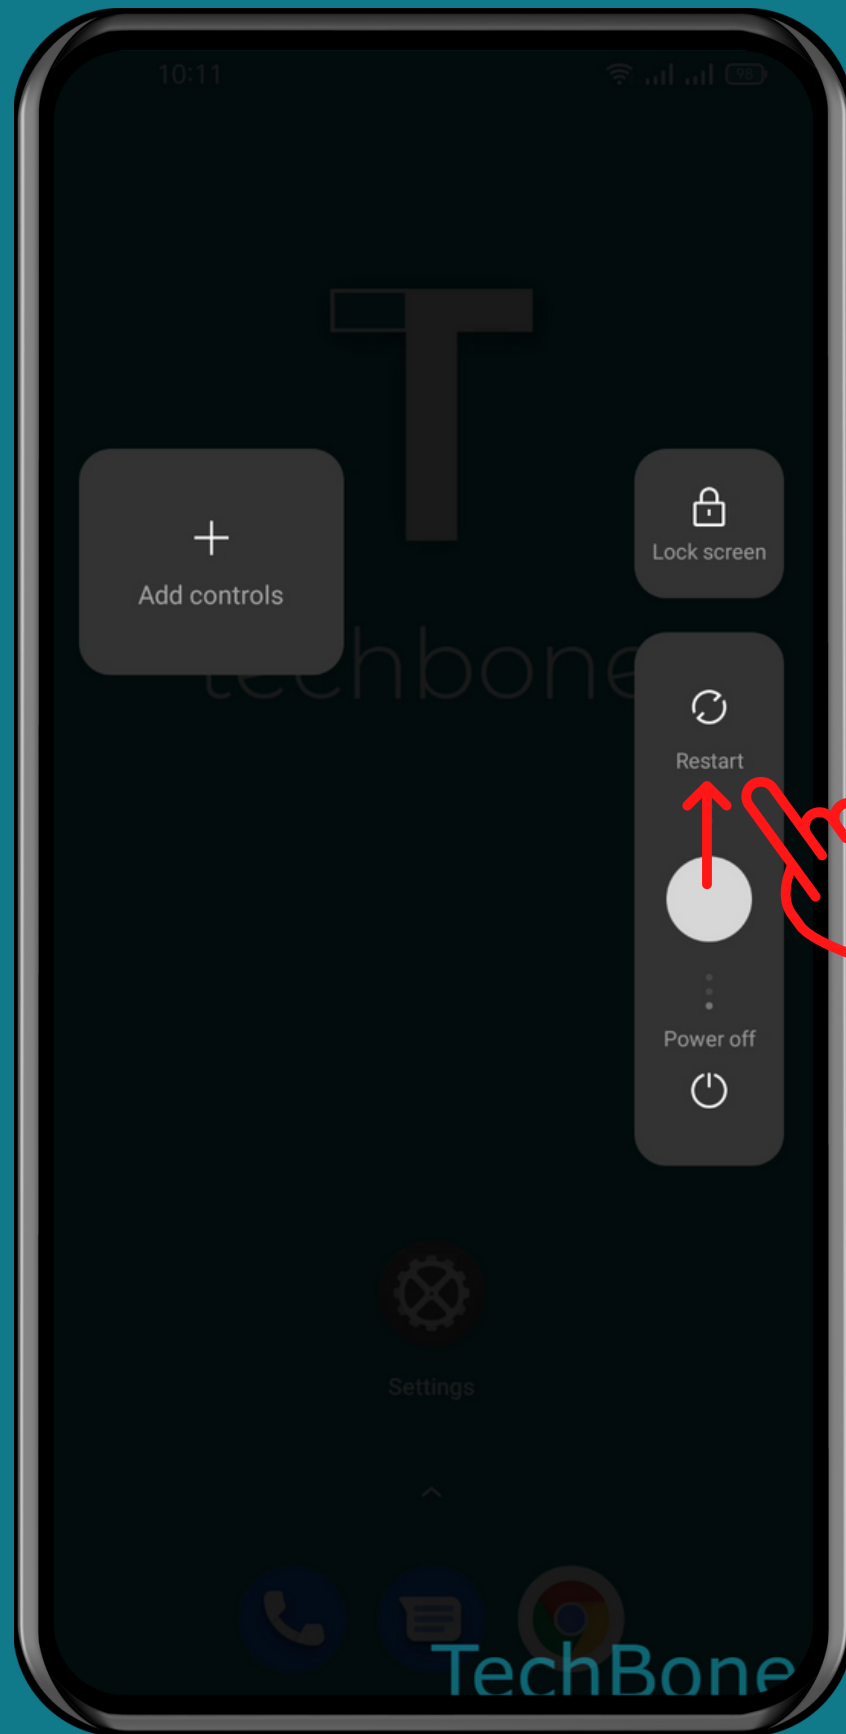

REALME

Android 11 - realme UI 2

HOW TO RESTART THE SMARTPHONE

Press and hold the
Power button

Drag the **Button**
upwards

Release the **Button** to
restart the device

To restart your phone, press and hold the Power button and the Volume Up button together until you feel a vibration.