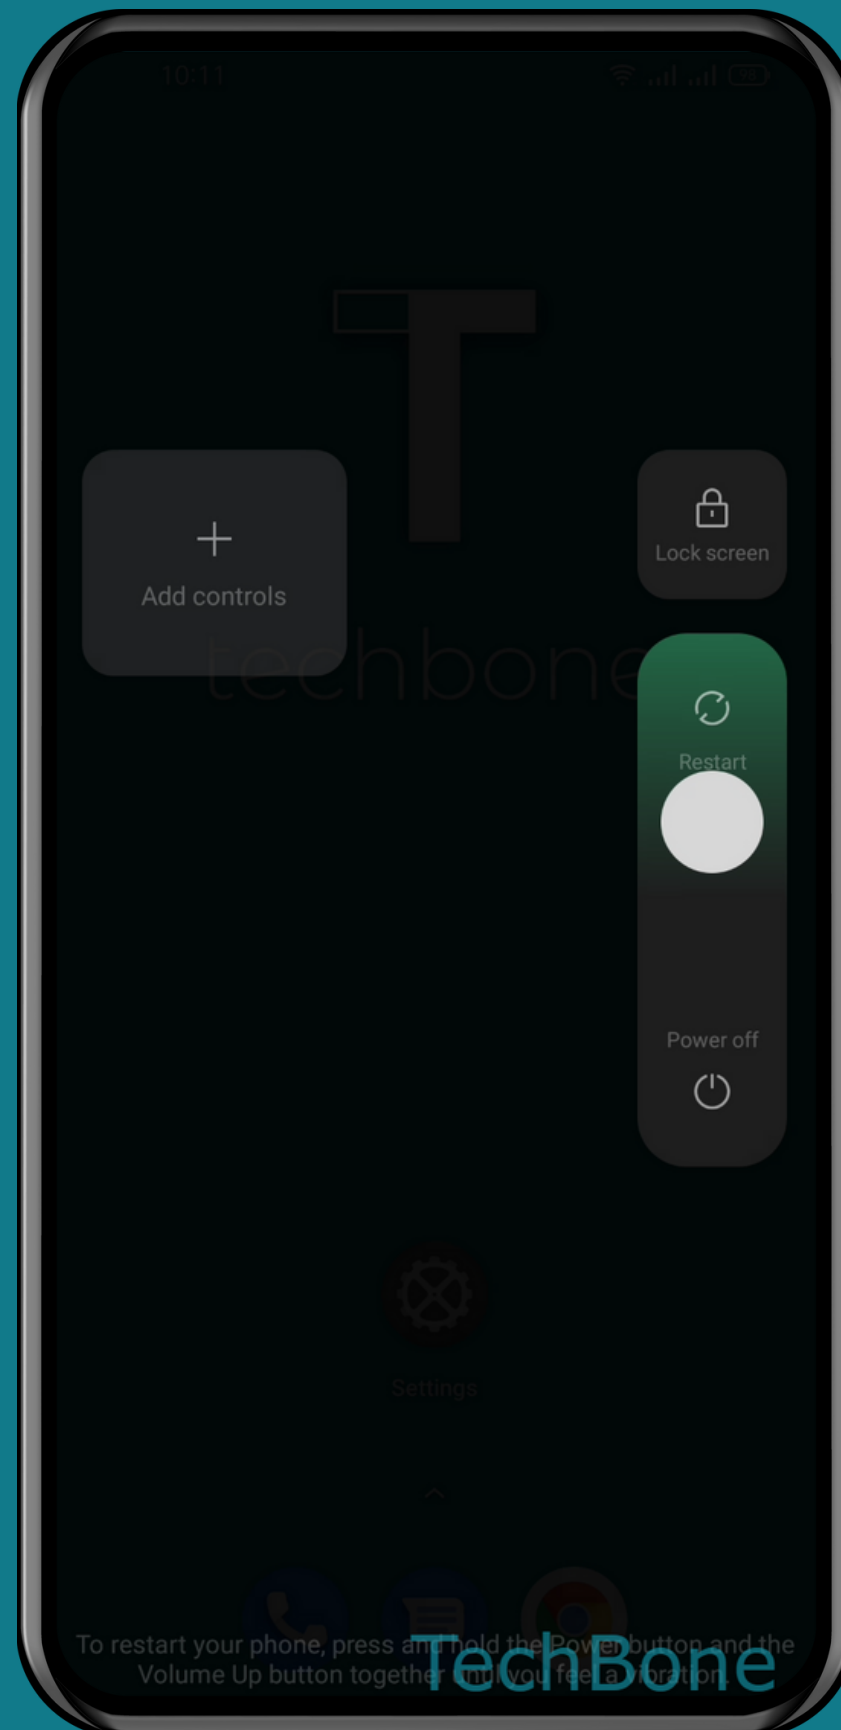

REALME

Android 11 - realme UI 2

HOW TO RESTART THE SMARTPHONE

Press and hold the
Power button

Drag the **Button**
upwards

Release the **Button** to
restart the device

To restart your phone, press and hold the Power button and the Volume Up button together until you feel a vibration.