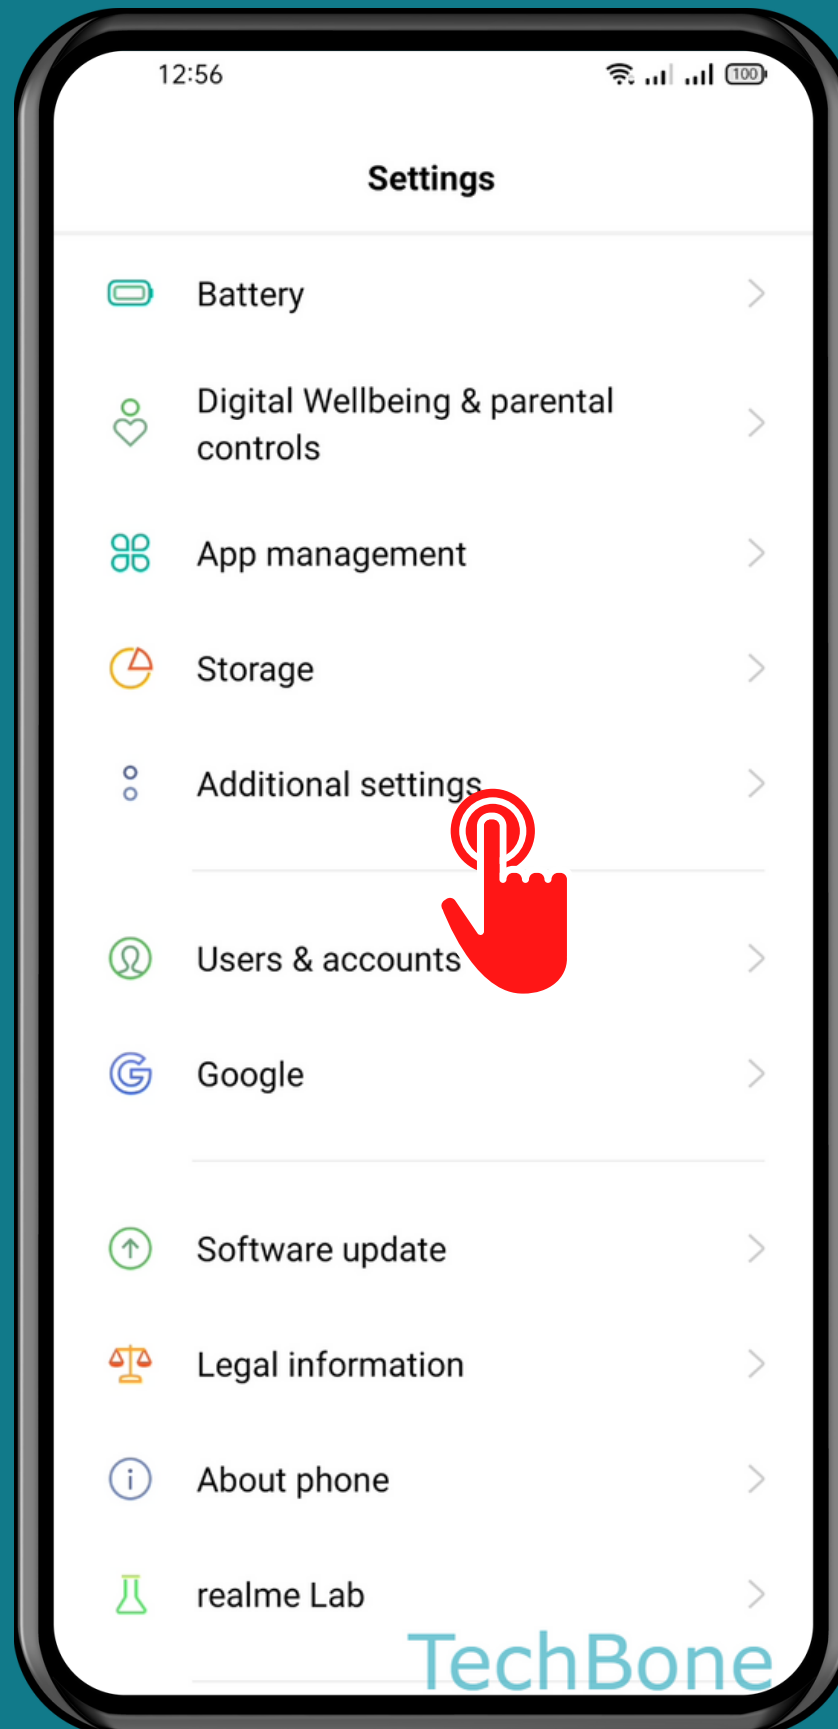

REALME

Android 11 - realme UI 2

# HOW TO SCHEDULE AUTO POWER ON/OFF

Tap on  
Settings