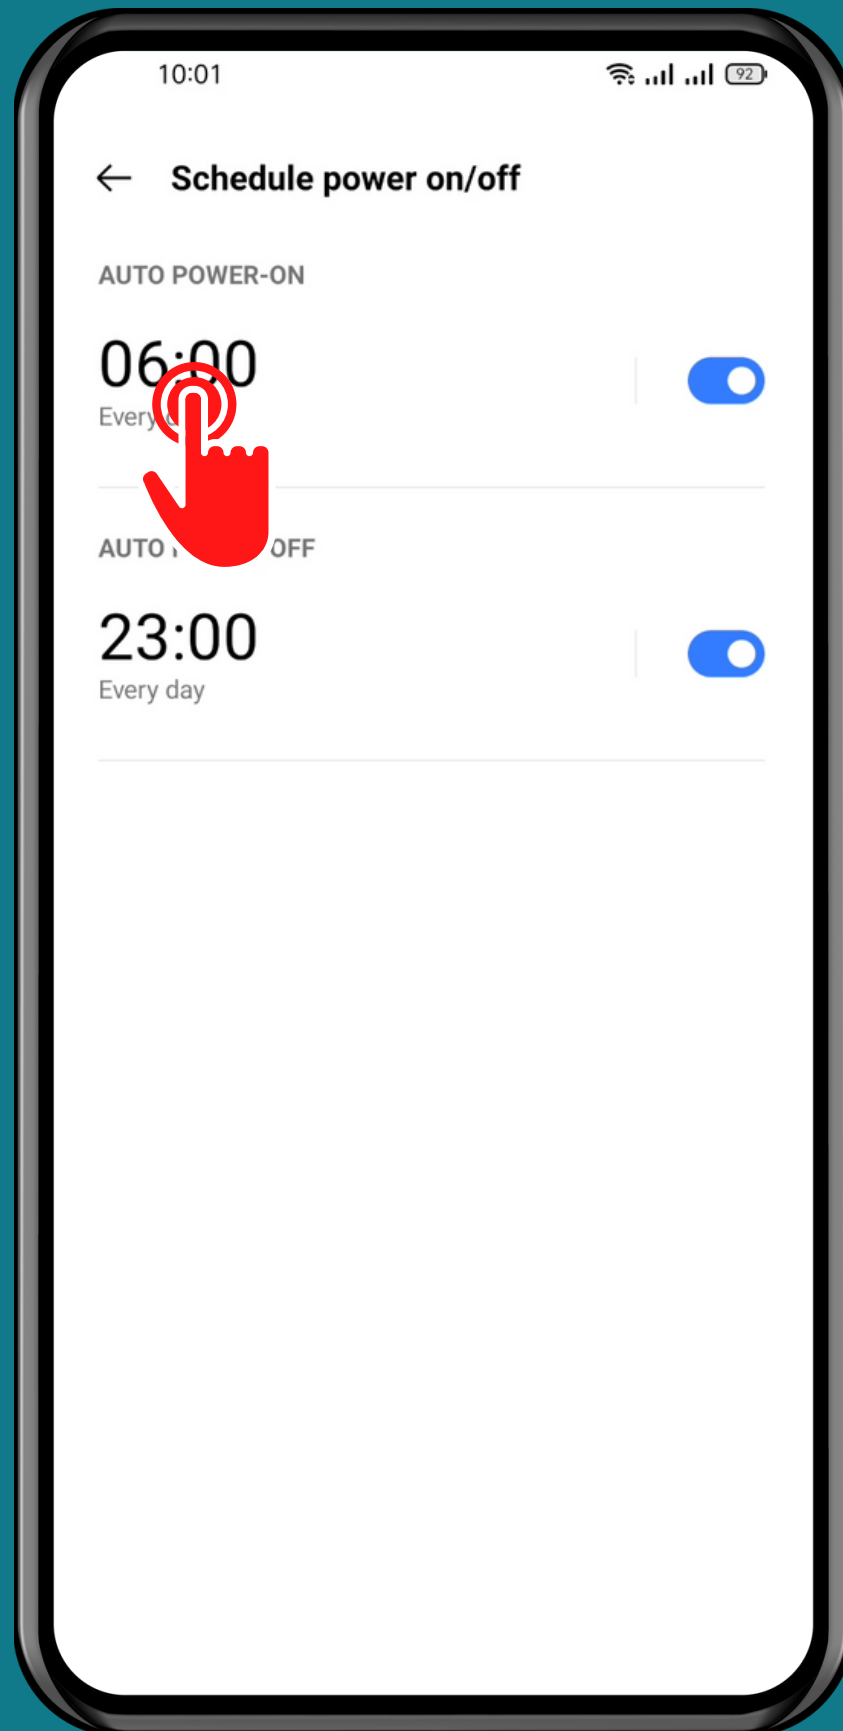

Set the Time