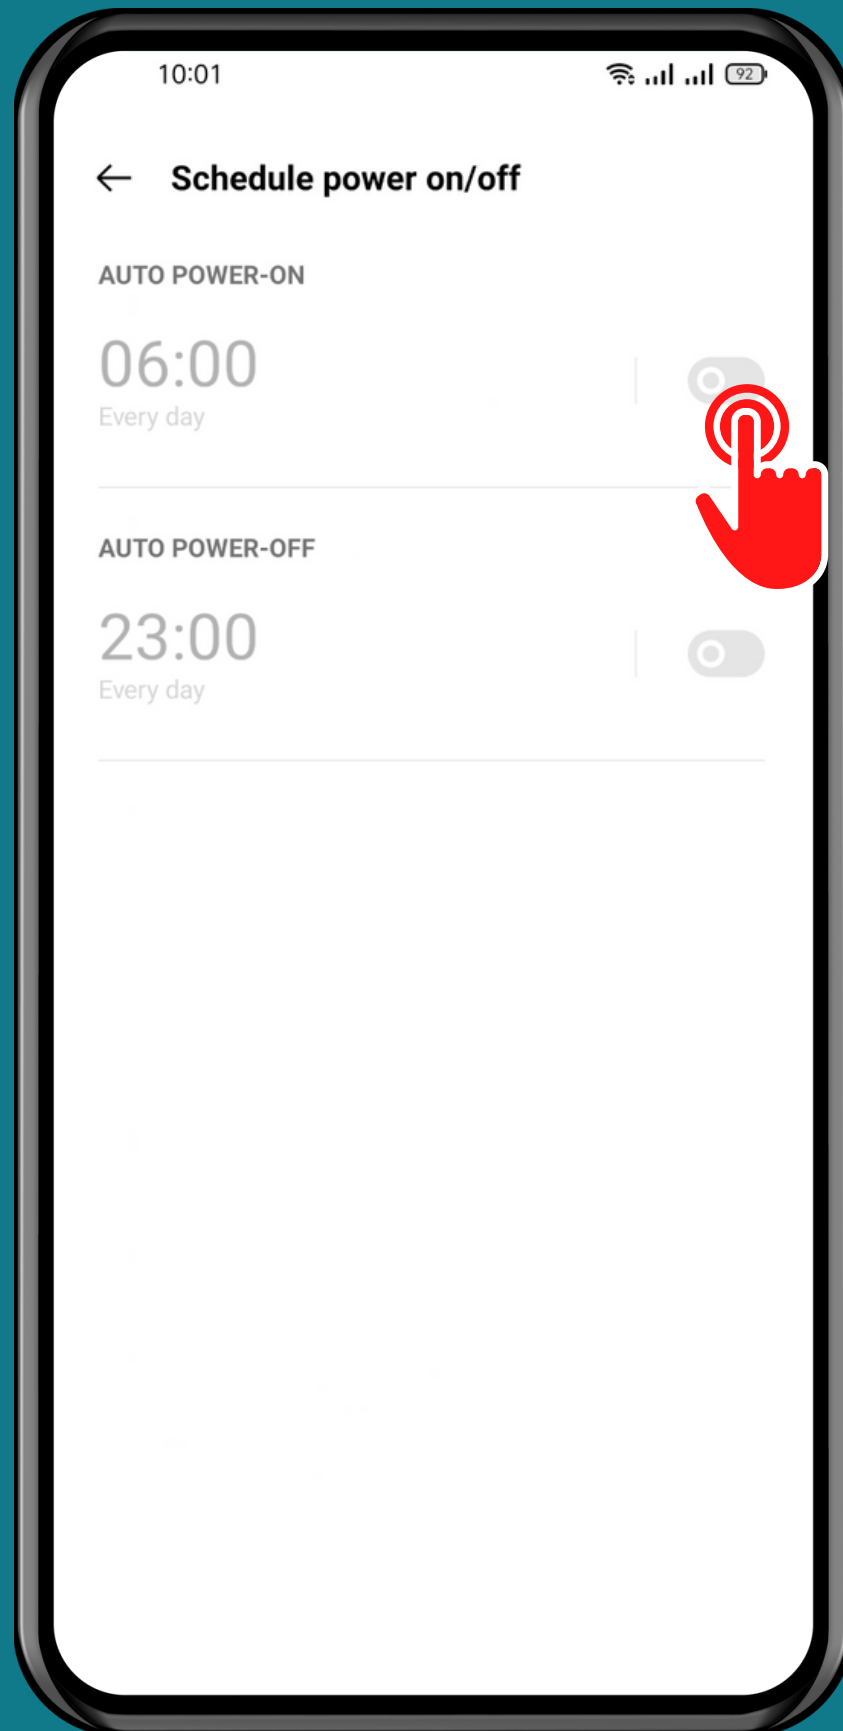

Turn On/Off Auto Power-on/off