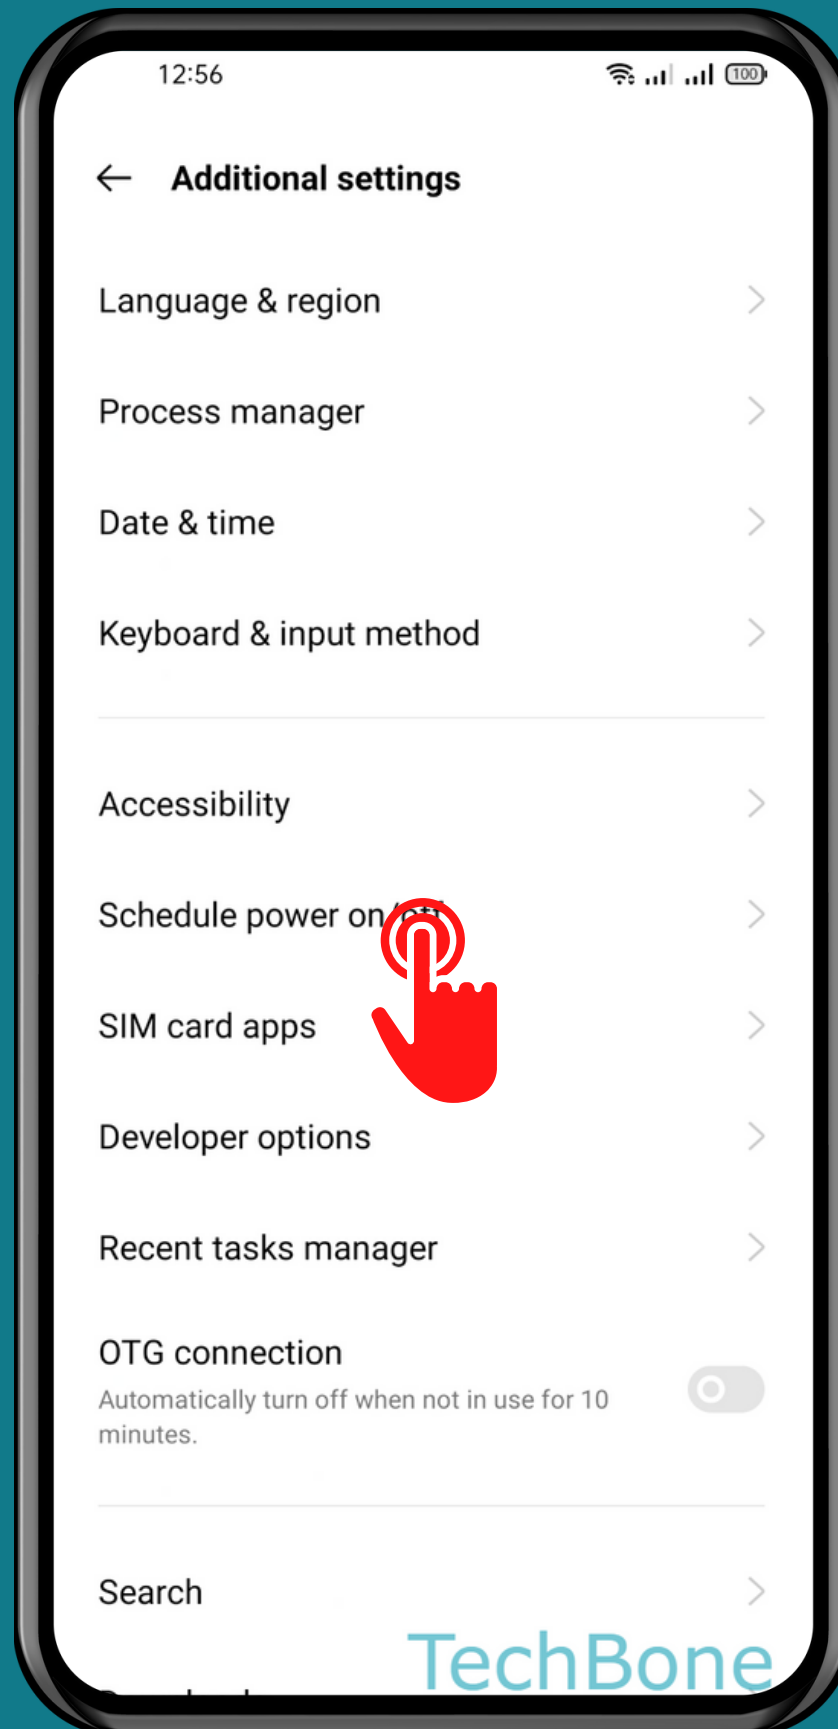

Tap on
Schedule
power on/off