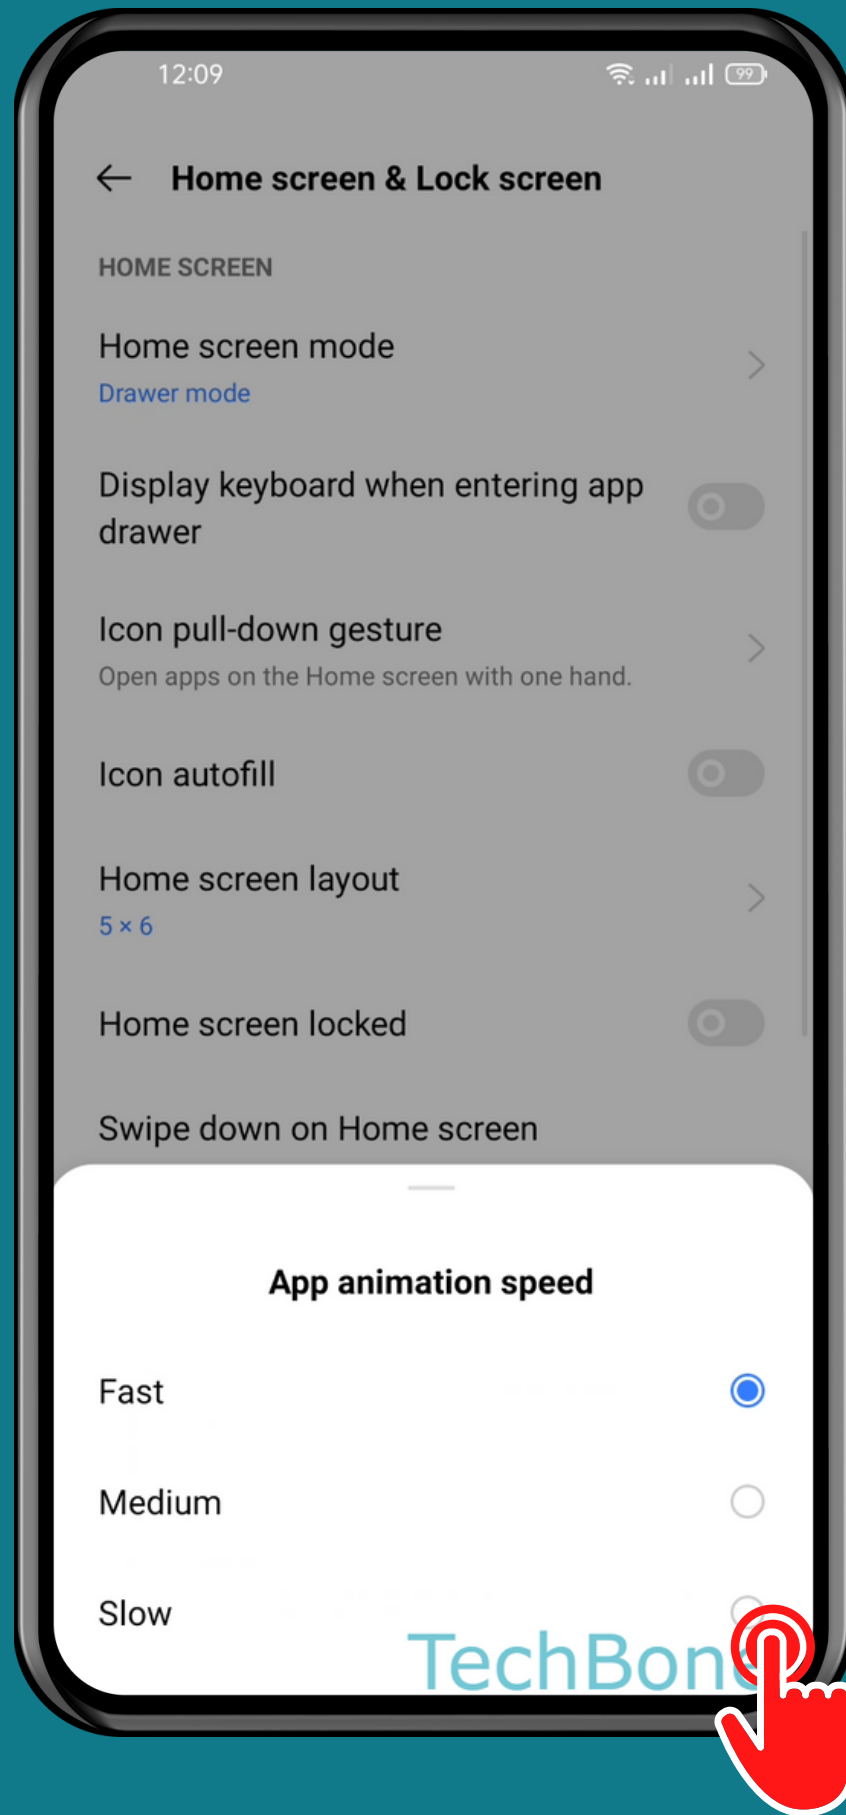

REALME

Android 11 - realme UI 2

HOW TO SET APP ANIMATION SPEED

Tap on
Settings

Tap on Home screen & Lock screen

Tap on App animation speed

Choose an Option

Done!