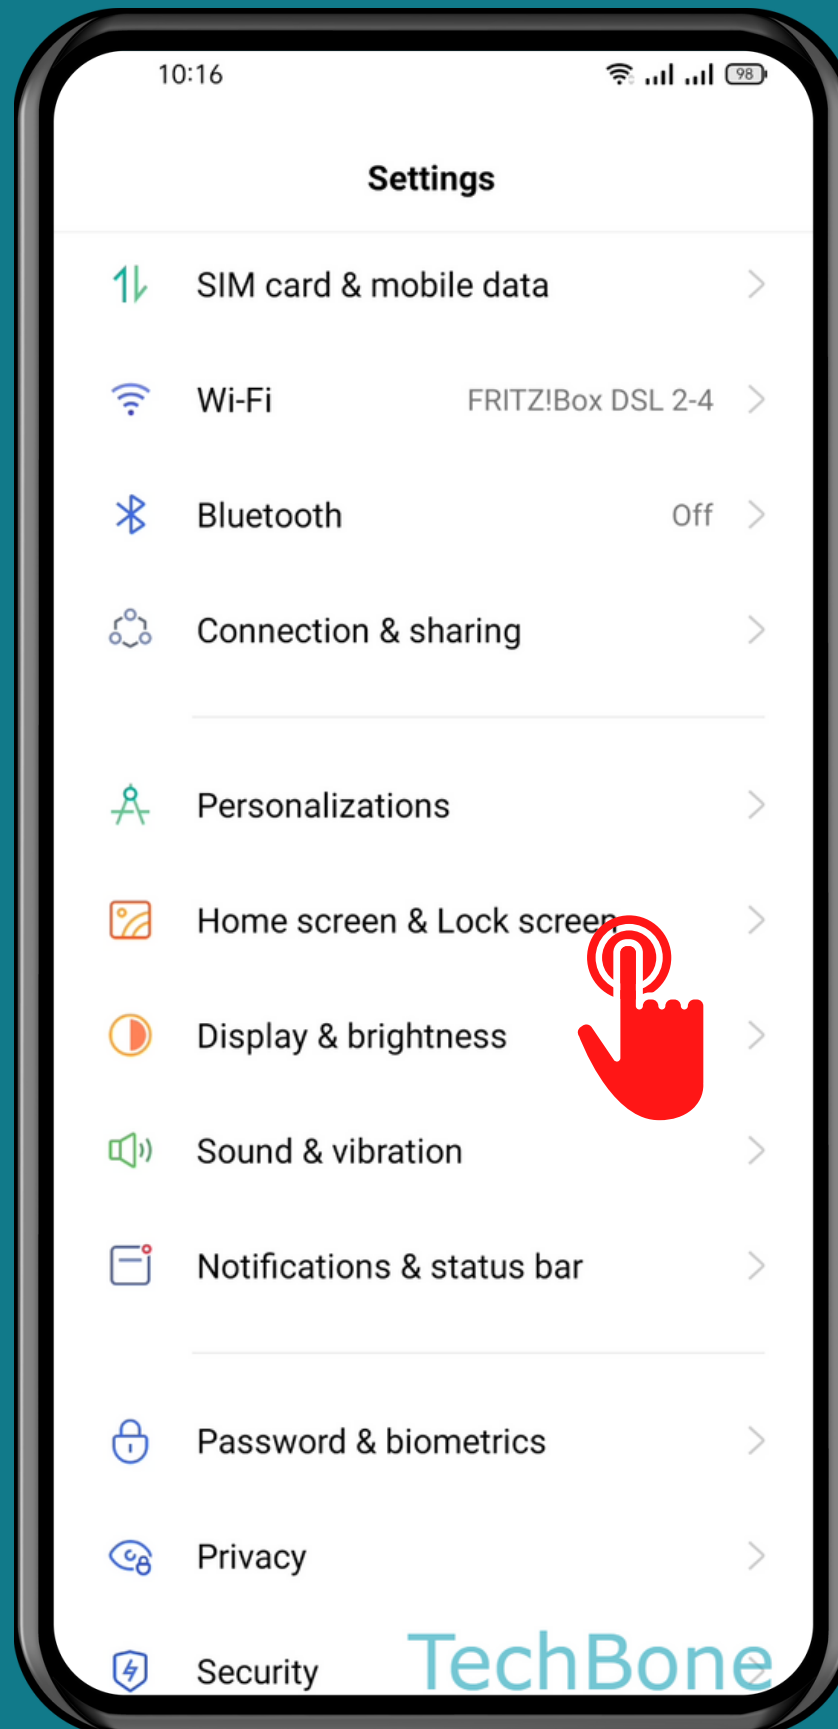

REALME

Android 11 - realme UI 2

HOW TO SET APP ANIMATION SPEED

Tap on
Settings

Tap on Home screen & Lock screen

Tap on App animation speed

Choose an Option

Done!