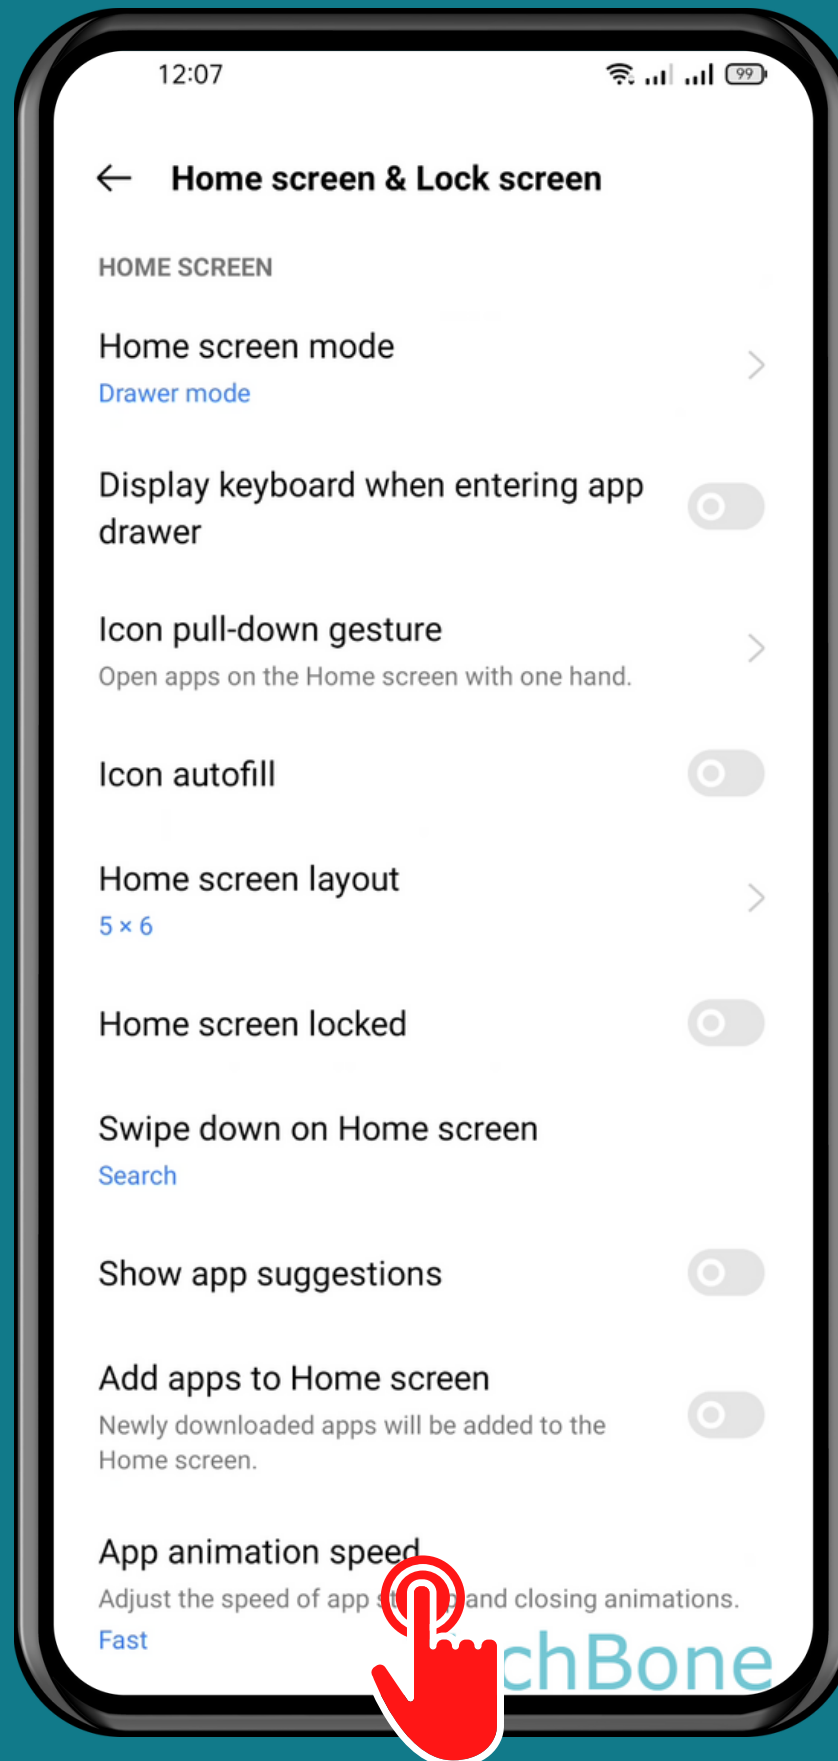

REALME

Android 11 - realme UI 2

HOW TO SET APP ANIMATION SPEED

Tap on
Settings

Tap on Home screen & Lock screen

Tap on App animation speed

Choose an Option

Done!