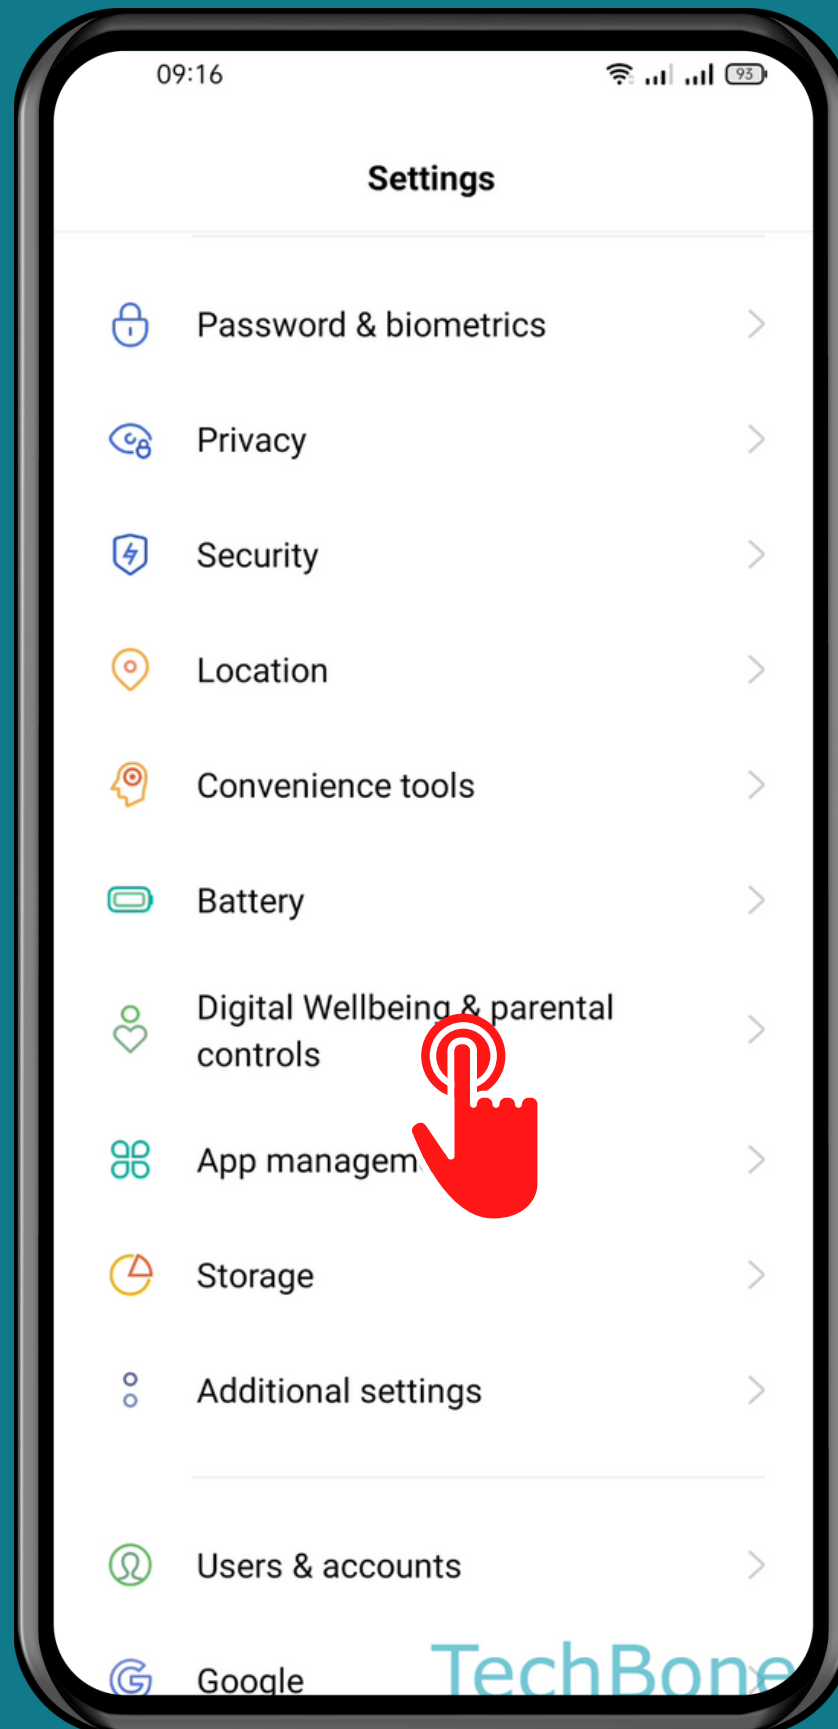

REALME

Android 11 - realme UI 2

HOW TO SET APP TIMER

Tap on
Settings

Tap on Digital Wellbeing & parental controls

Tap on
Dashboard

Tap on
Timer

Set the **App timer**
and tap on **OK**