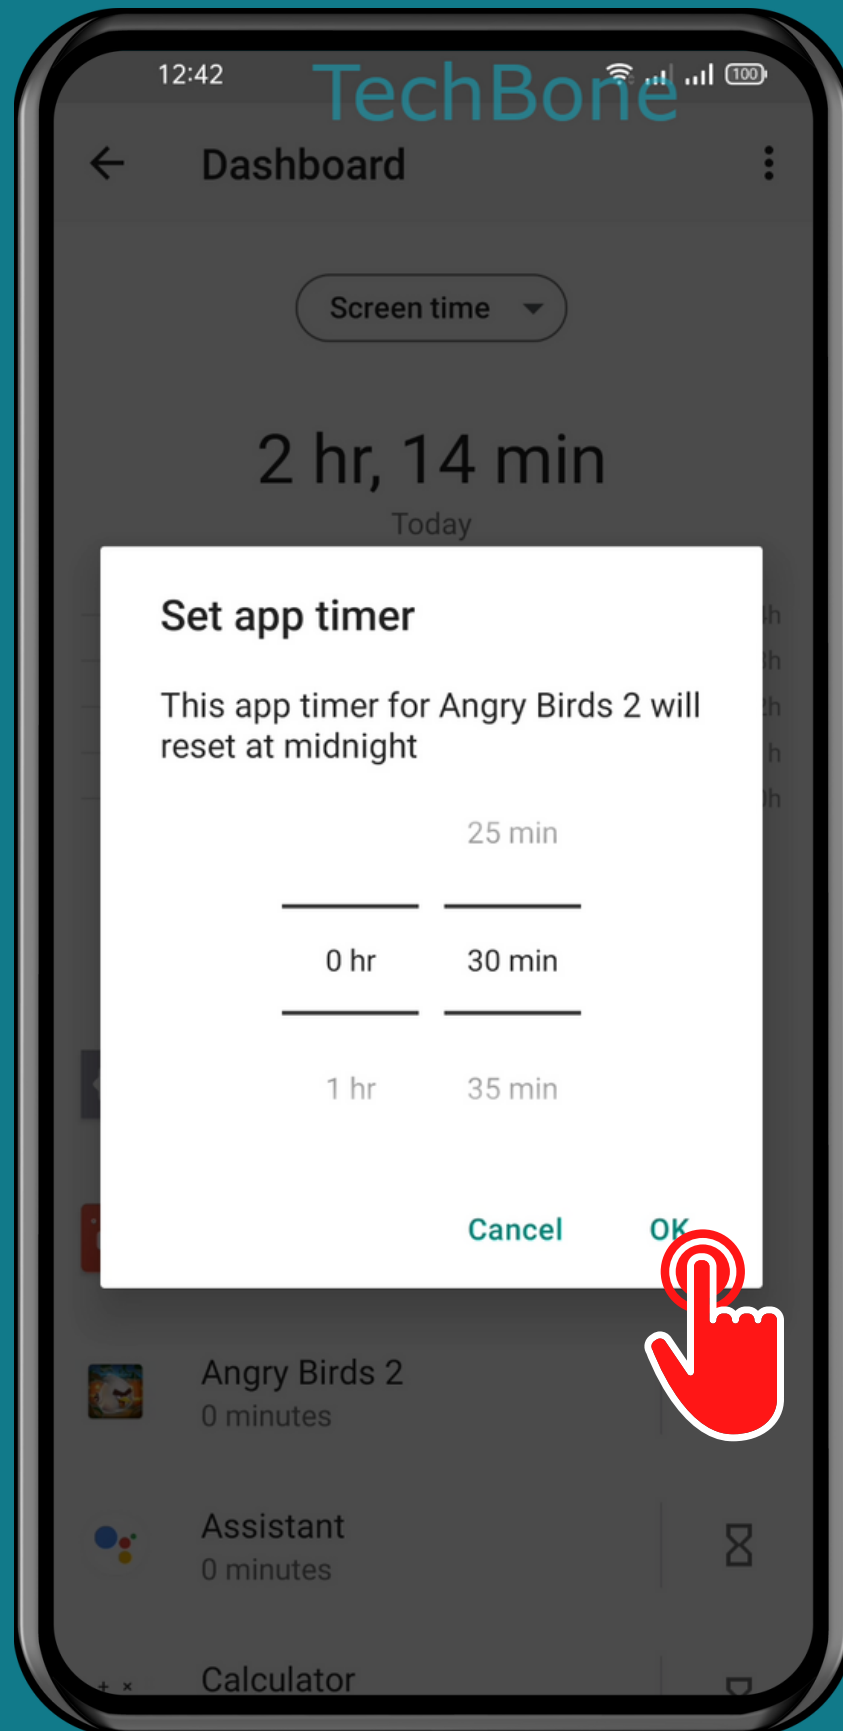

REALME

Android 11 - realme UI 2

HOW TO SET APP TIMER

Tap on
Settings

Tap on Digital Wellbeing & parental controls

Tap on
Dashboard

Tap on
Timer

Set the **App timer**
and tap on **OK**