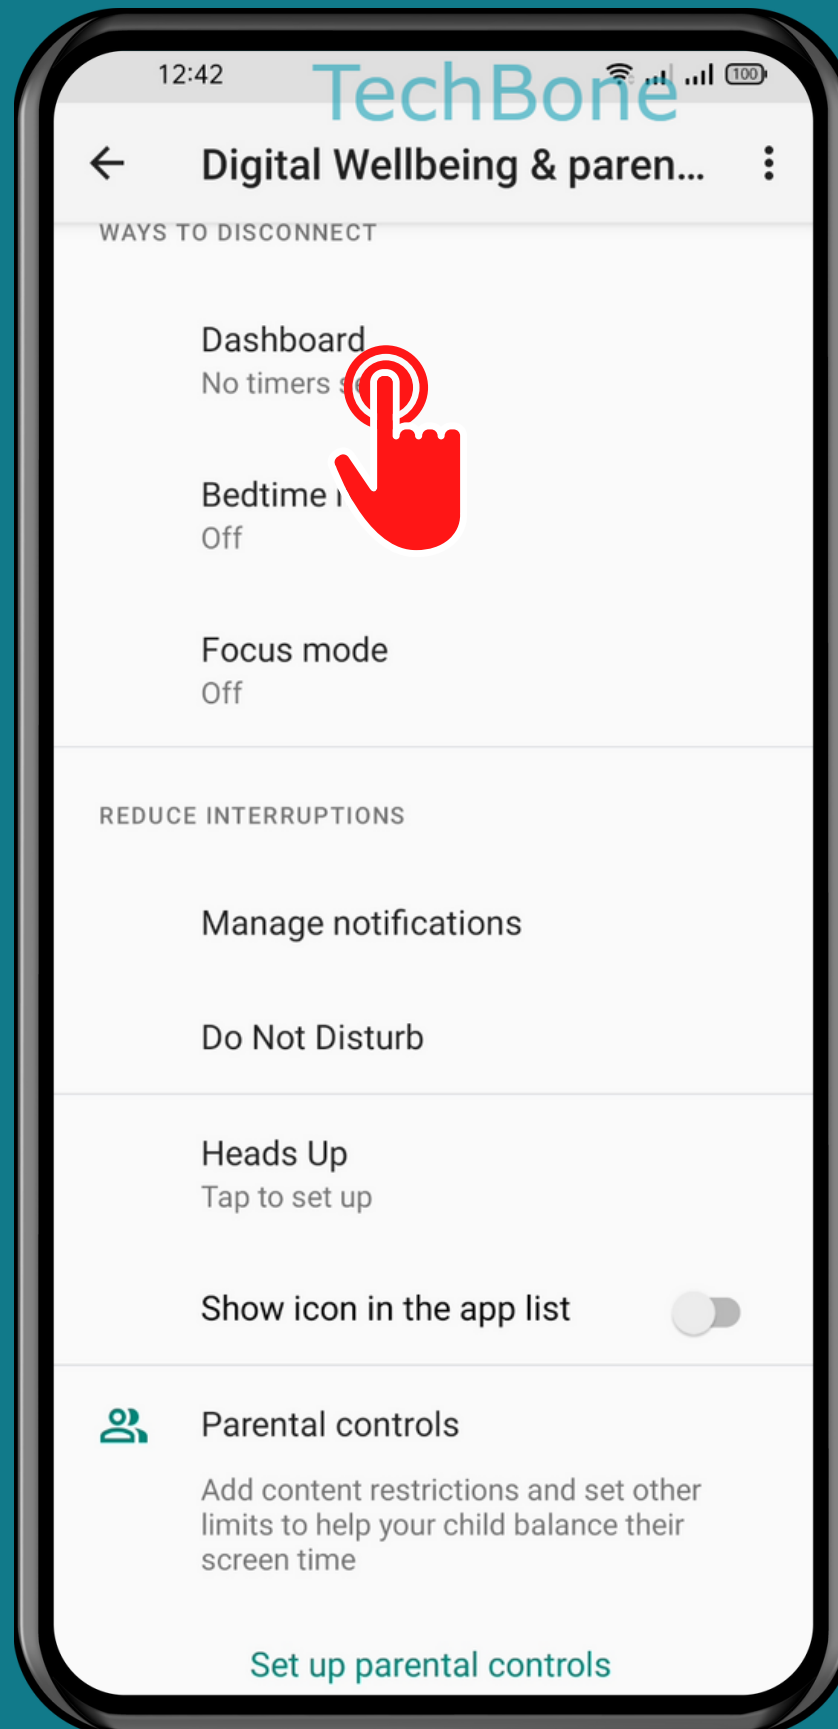

REALME

Android 11 - realme UI 2

HOW TO SET APP TIMER

Tap on
Settings

Tap on Digital Wellbeing & parental controls

Tap on
Dashboard

Tap on
Timer

Set the **App timer**
and tap on **OK**