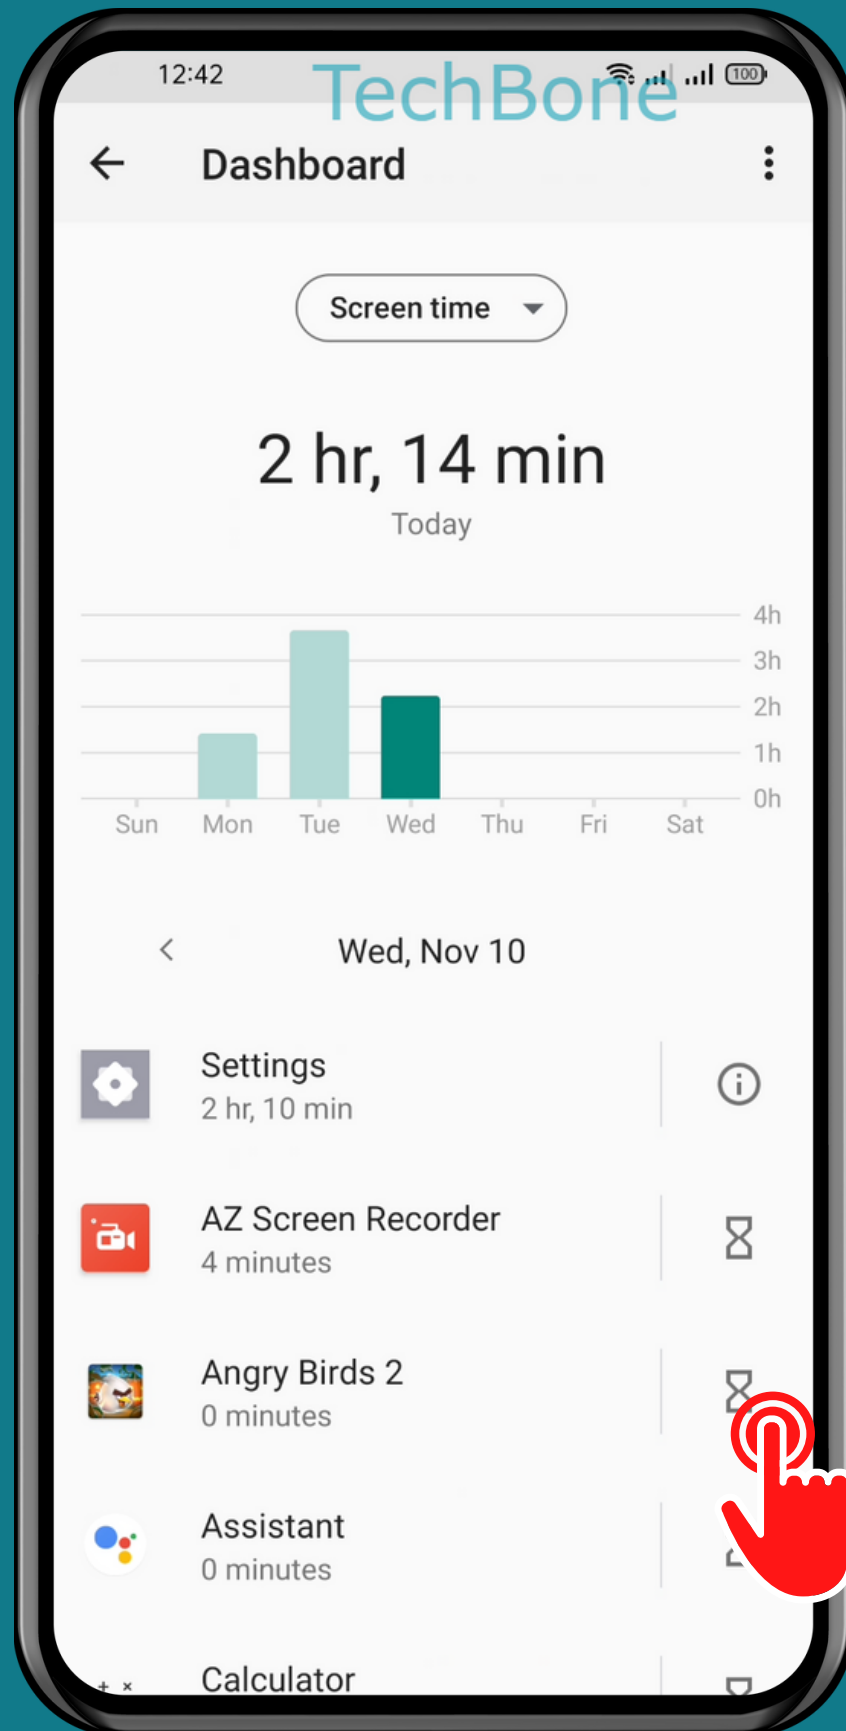

REALME

Android 11 - realme UI 2

HOW TO SET APP TIMER

Tap on
Settings

Tap on Digital Wellbeing & parental controls

Tap on
Dashboard

Tap on
Timer

Set the **App timer**
and tap on **OK**