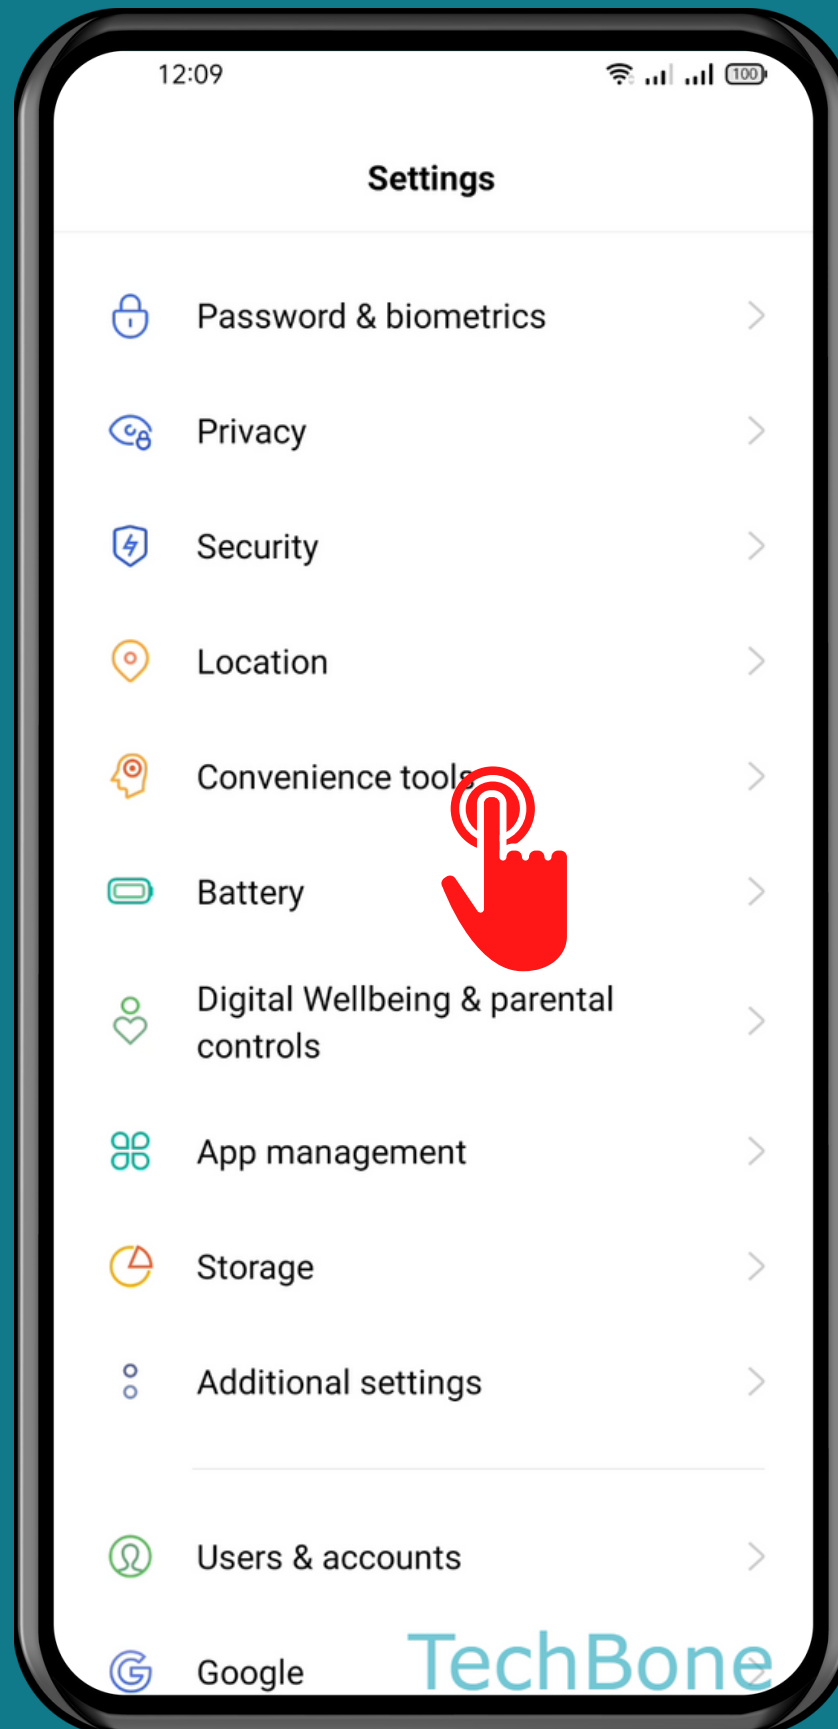

REALME

Android 11 - realme UI 2

HOW TO SET NAVIGATION VIA BUTTONS OR GESTURES

Tap on
Settings

Tap on Convenience tools

Tap on Navigation

TechBone

Choose an Option