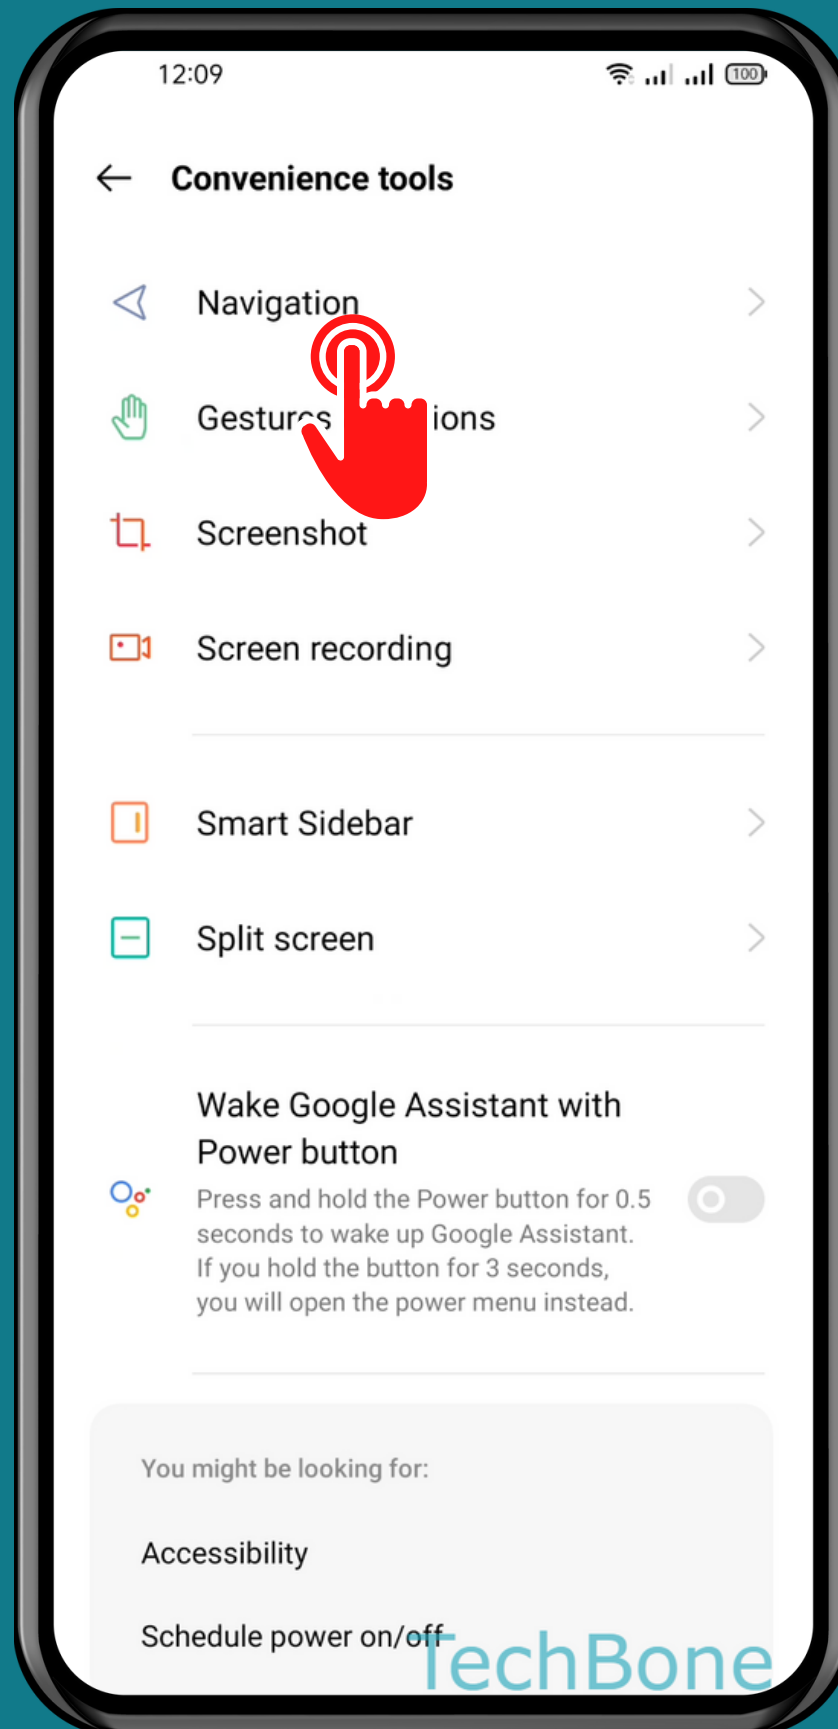

REALME

Android 11 - realme UI 2

HOW TO SET NAVIGATION VIA BUTTONS OR GESTURES

Tap on
Settings

Tap on Convenience tools

Tap on Navigation

TechBone

Choose an Option