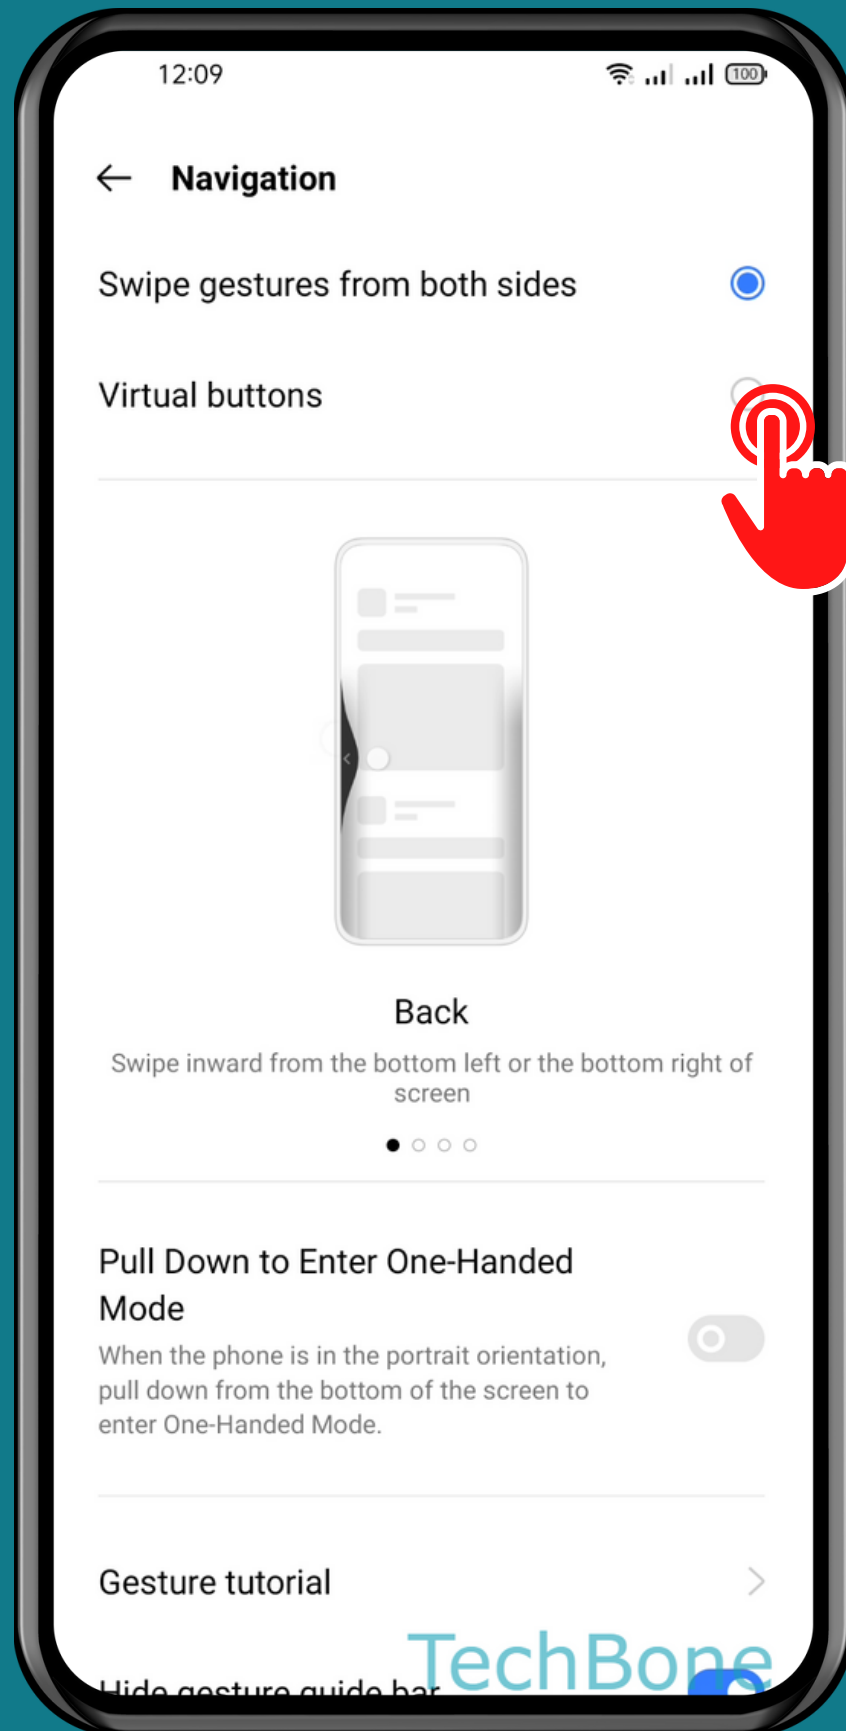

REALME

Android 11 - realme UI 2

HOW TO SET NAVIGATION VIA BUTTONS OR GESTURES

Tap on
Settings

Tap on Convenience tools

Tap on Navigation

TechBone

Choose an Option