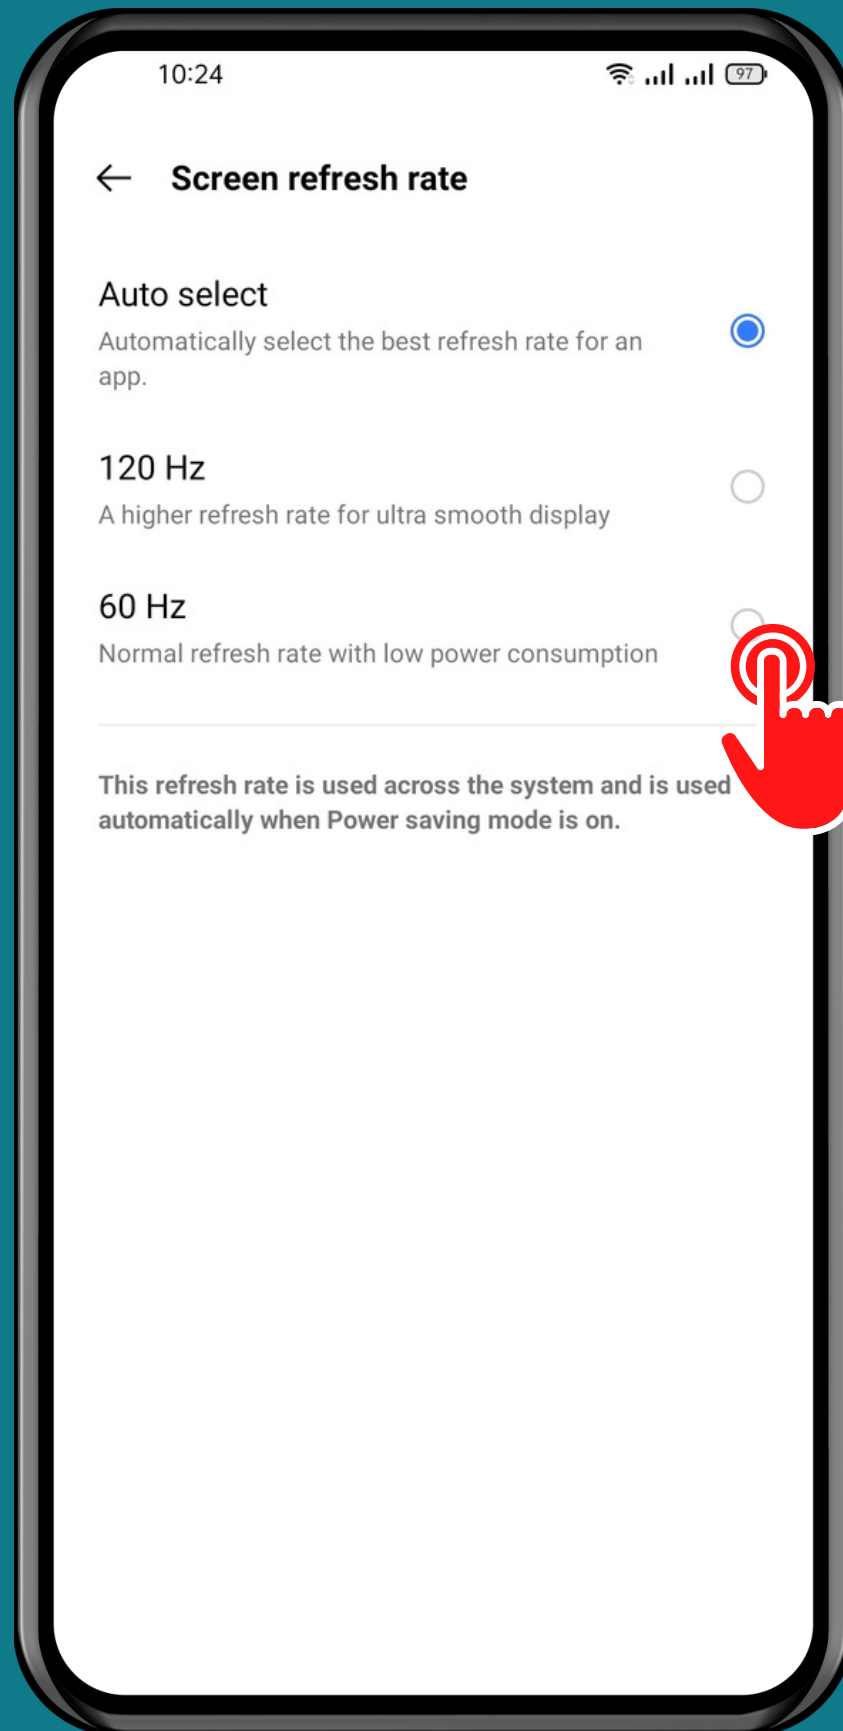

# HOW TO SET THE SCREEN REFRESH RATE

Tap on  
Settings

Tap on  
Display & brightness

Tap on  
More

Tap on  
Screen refresh rate