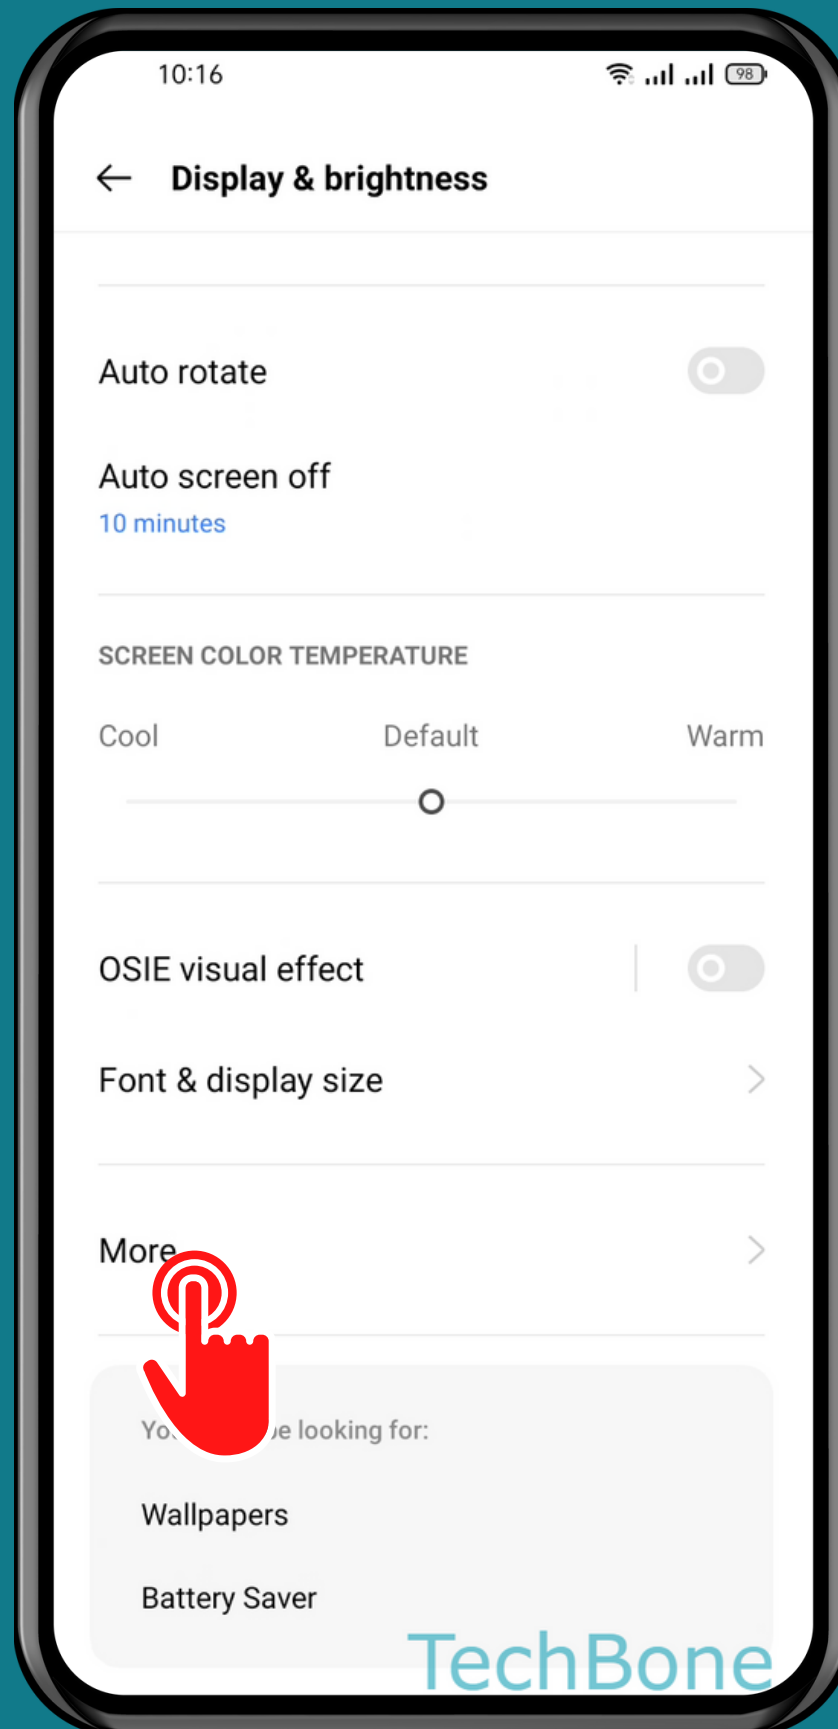

REALME

Android 11 - realme UI 2

# HOW TO SET THE SCREEN REFRESH RATE

Tap on  
Settings

Tap on  
Display & brightness

Tap on  
More

Tap on  
Screen refresh rate