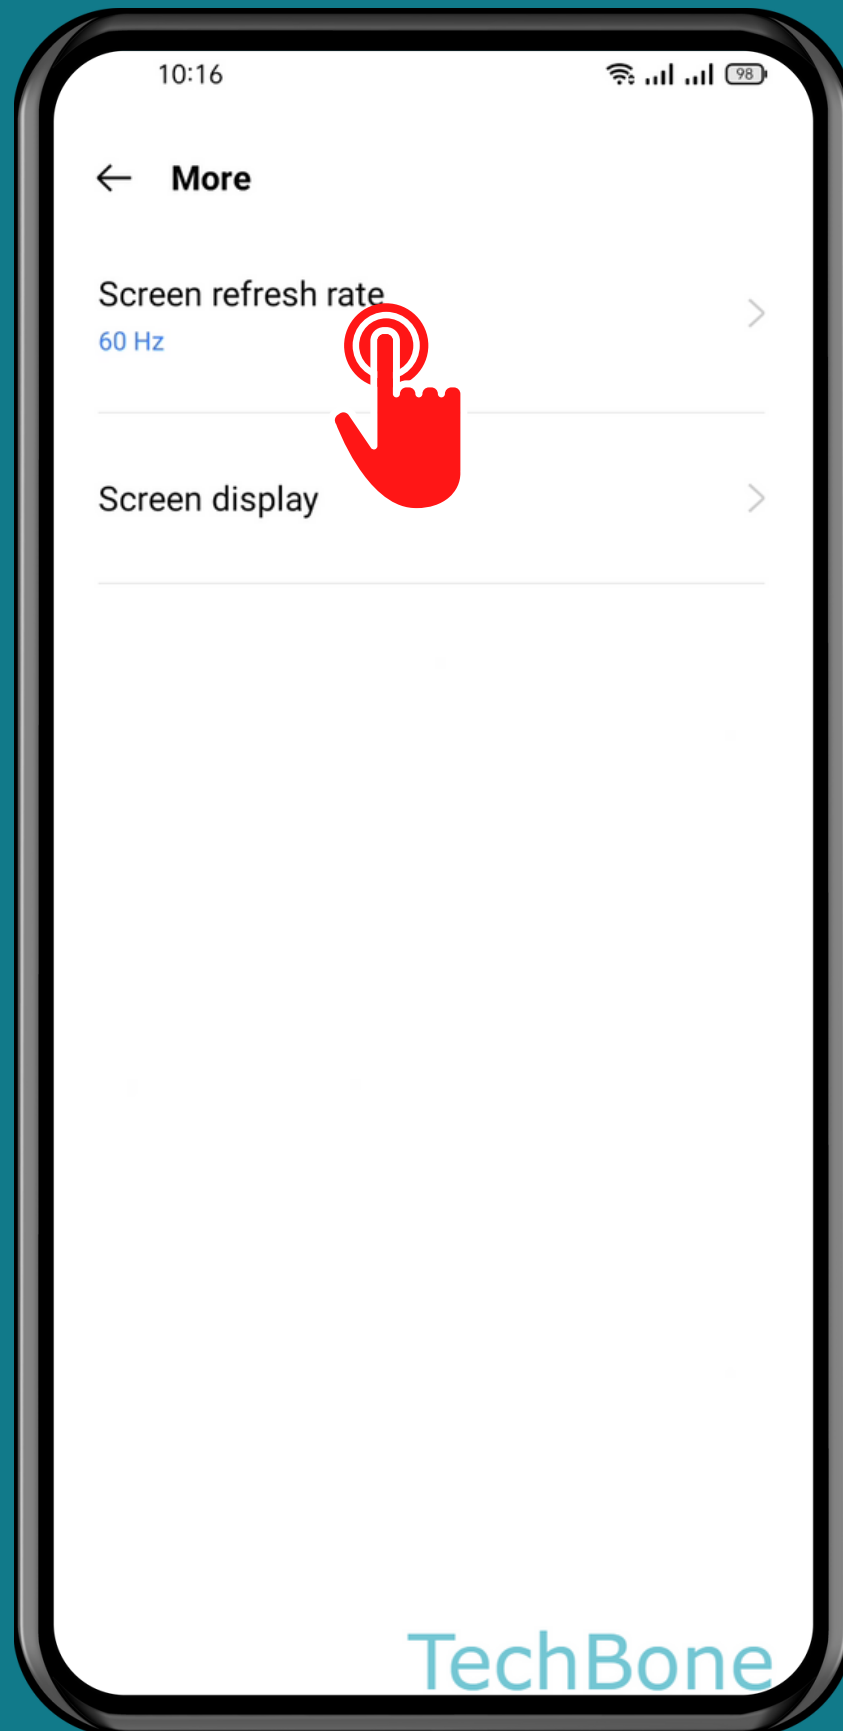

# HOW TO SET THE SCREEN REFRESH RATE

Tap on  
Settings

Tap on  
Display & brightness

Tap on  
More

Tap on  
Screen refresh rate