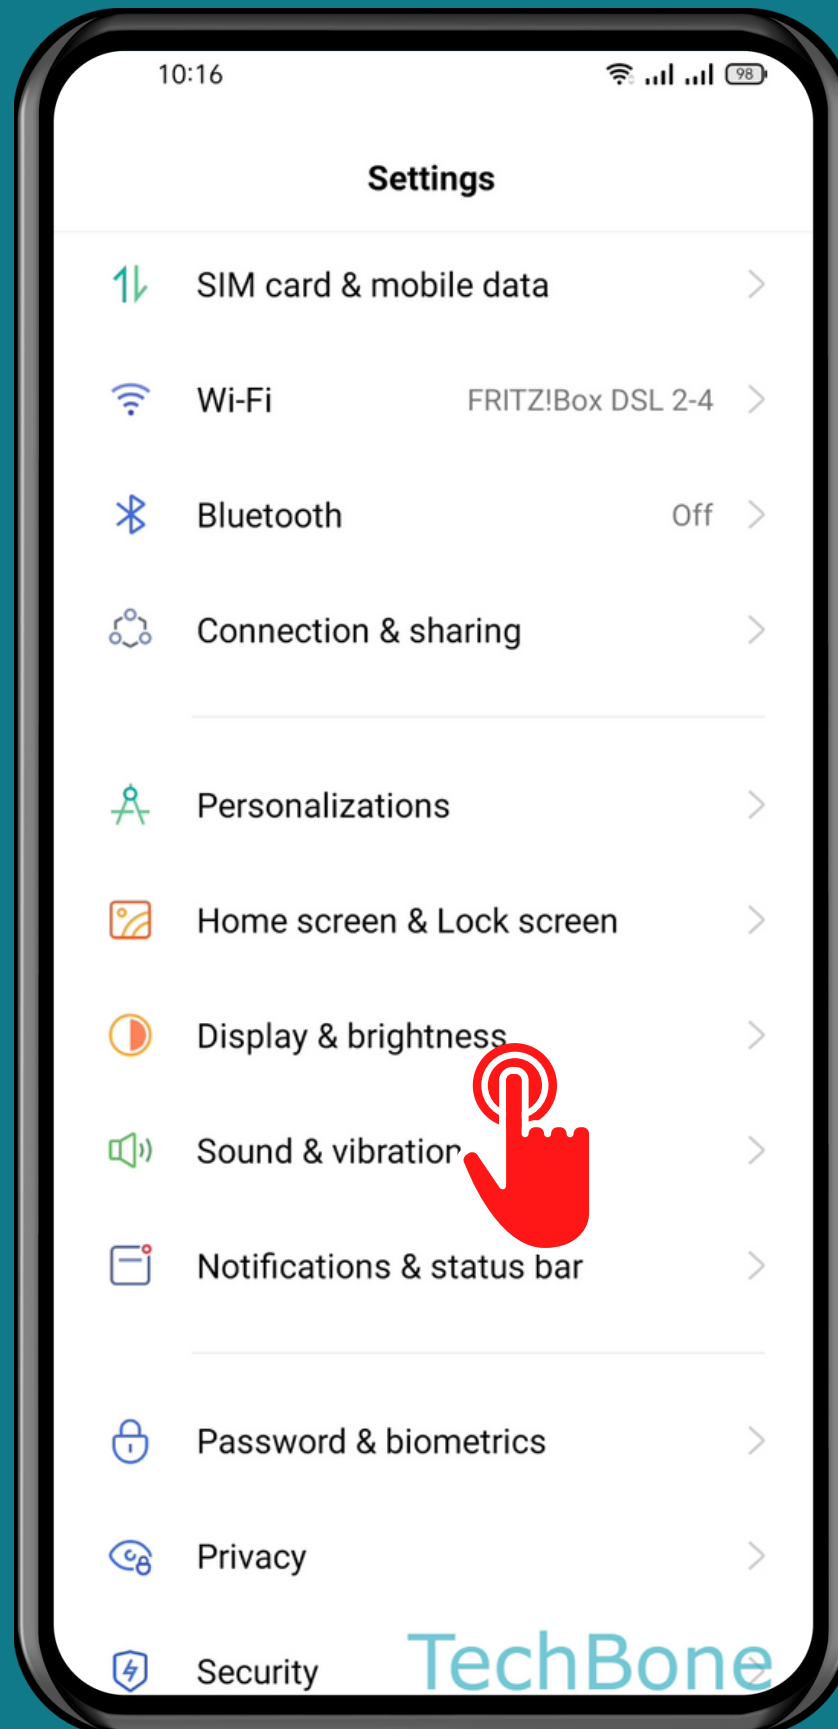

REALME

Android 11 - realme UI 2

# HOW TO SET THE SCREEN REFRESH RATE

Tap on  
Settings

Tap on  
Display & brightness

Tap on  
More

Tap on  
Screen refresh rate