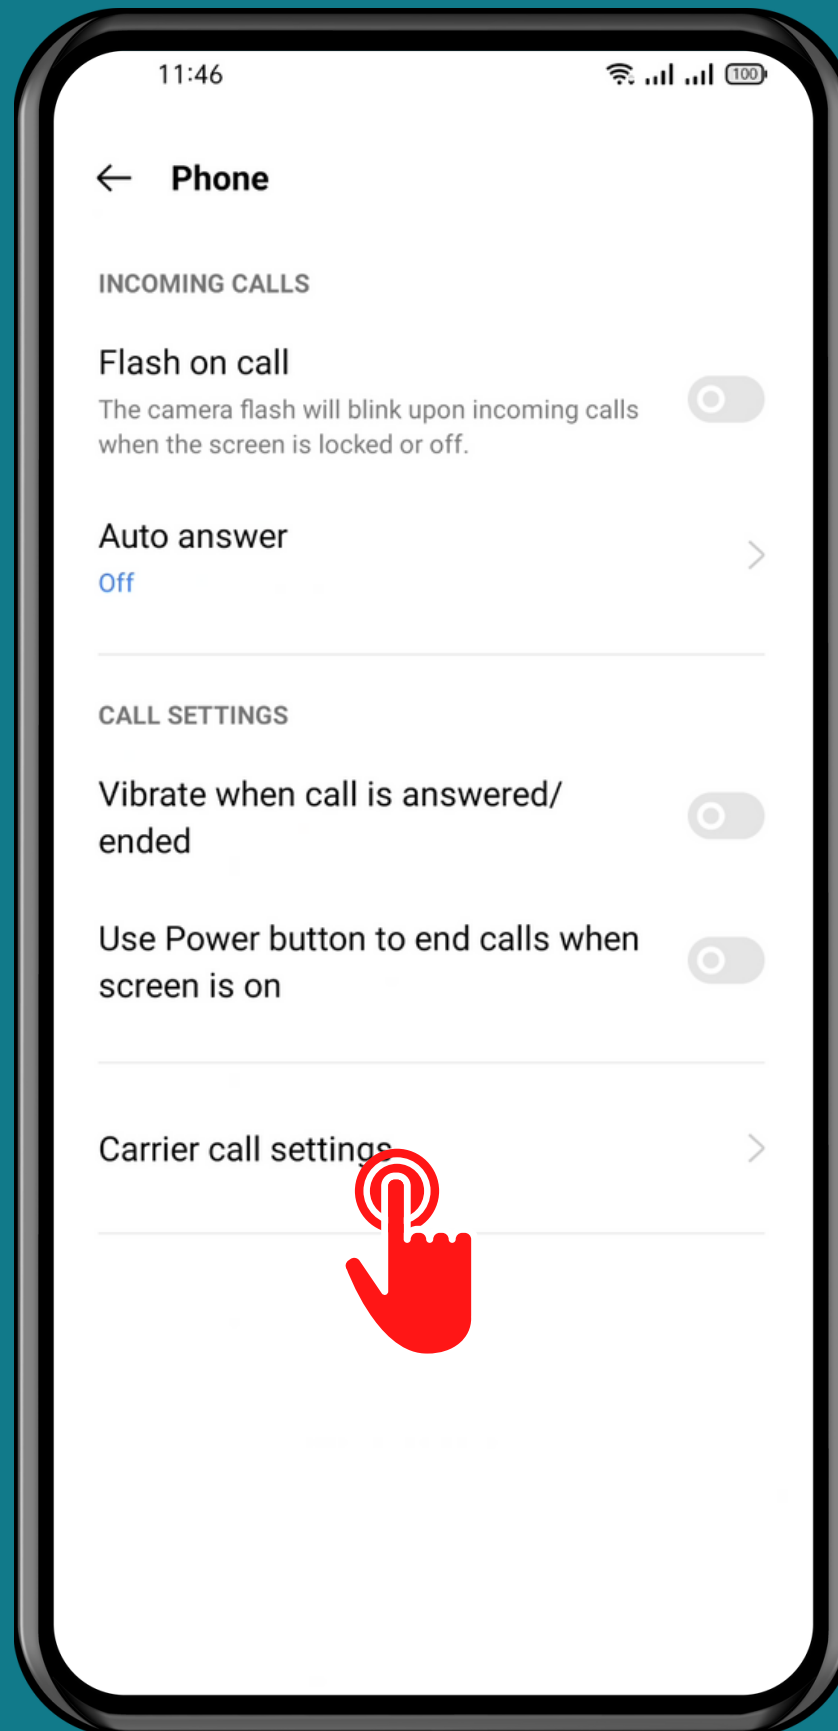

REALME

Phone - Android 11 - realme UI 2

HOW TO SET UP FIXED DIALING NUMBERS

Tap on Phone

Open the Menu

Tap on Settings

Tap on Calling accounts

Tap on Carrier call settings

Tap on
Fixed dialing numbers

Choose a
SIM card (Dual SIM)

Tap on
Enable FDN and
follow the instructions

Done!