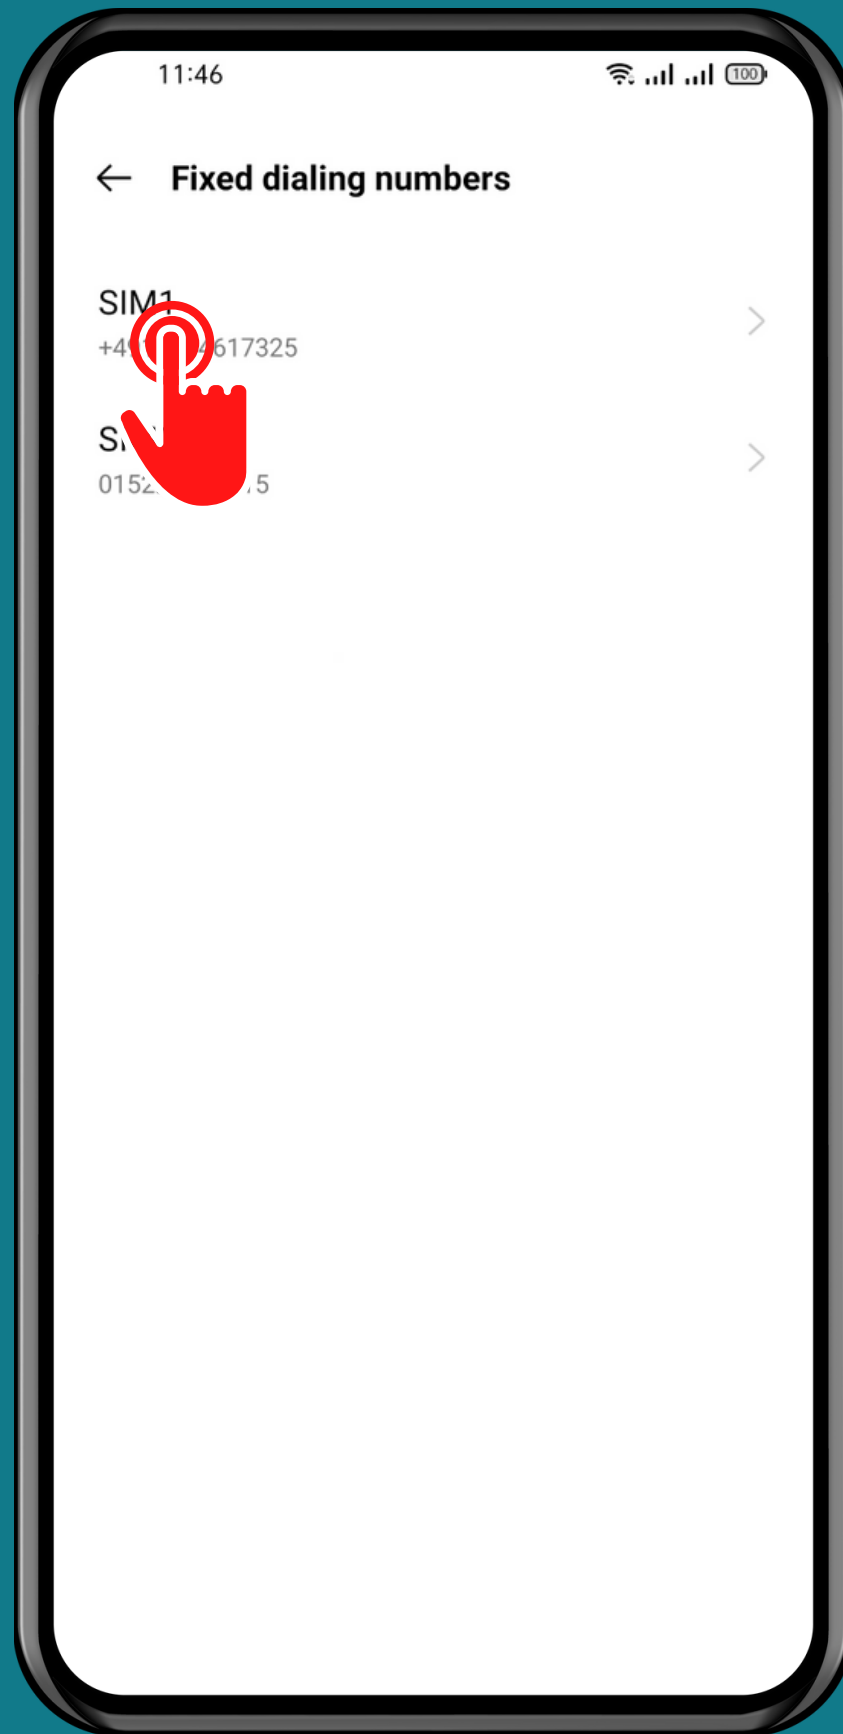

REALME

Phone - Android 11 - realme UI 2

HOW TO SET UP FIXED DIALING NUMBERS

Tap on Phone

Open the Menu

Tap on Settings

Tap on Calling accounts

Tap on Carrier call settings

Tap on
Fixed dialing numbers

Choose a
SIM card (Dual SIM)

Tap on
Enable FDN and
follow the instructions

Done!