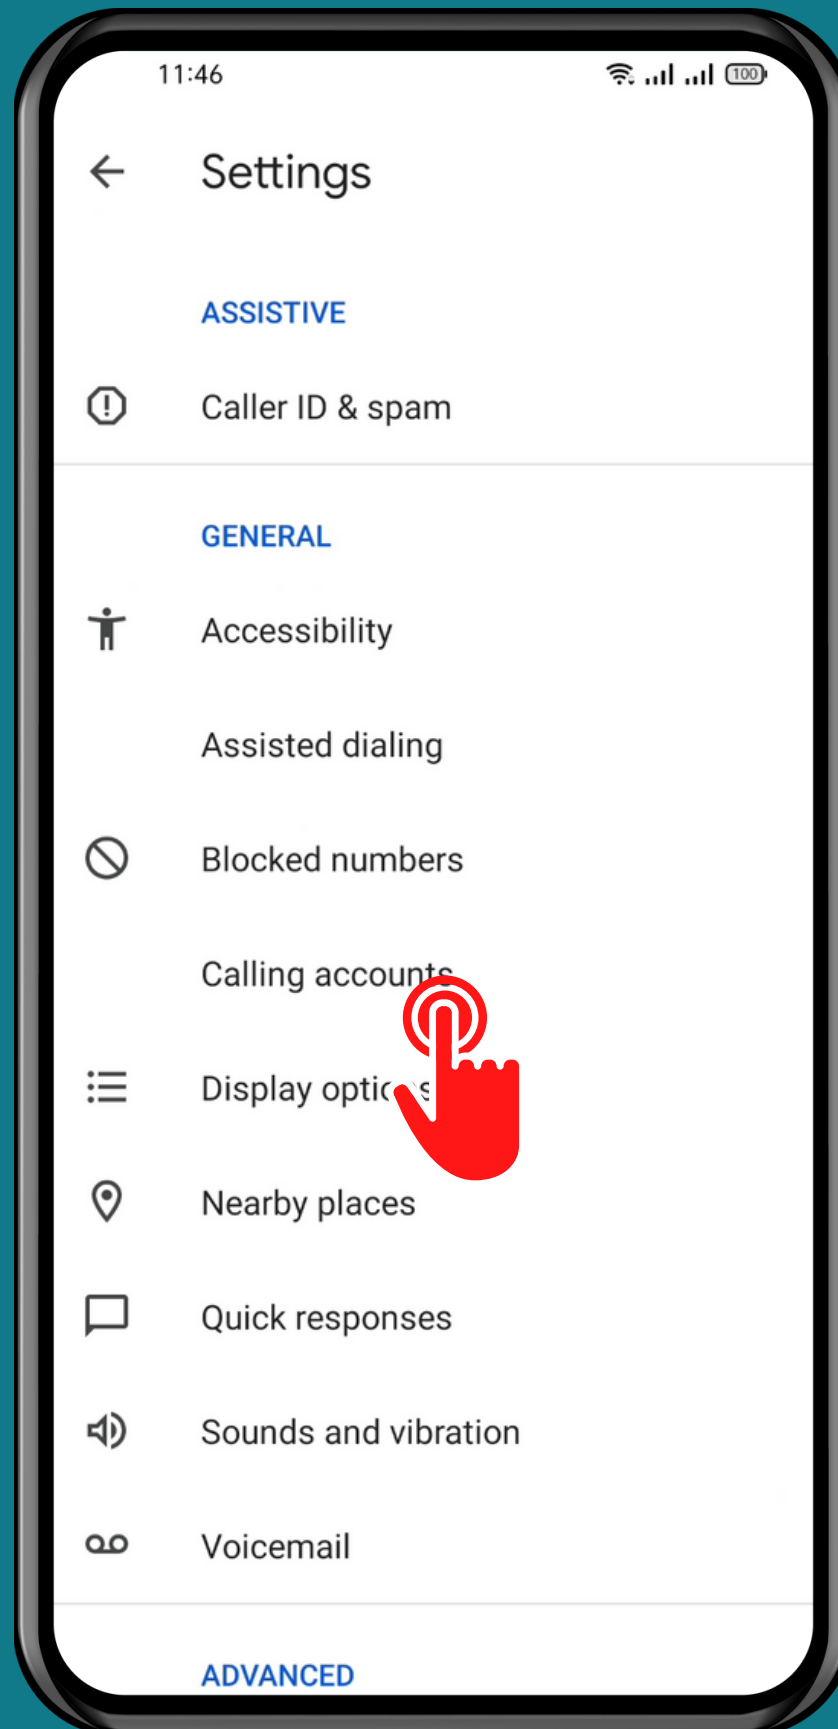

REALME

Phone - Android 11 - realme UI 2

HOW TO SET UP FIXED DIALING NUMBERS

Tap on Phone

Open the Menu

Tap on Settings

Tap on Calling accounts

Tap on Carrier call settings

Tap on
Fixed dialing numbers

Choose a
SIM card (Dual SIM)

Tap on
Enable FDN and
follow the instructions

Done!