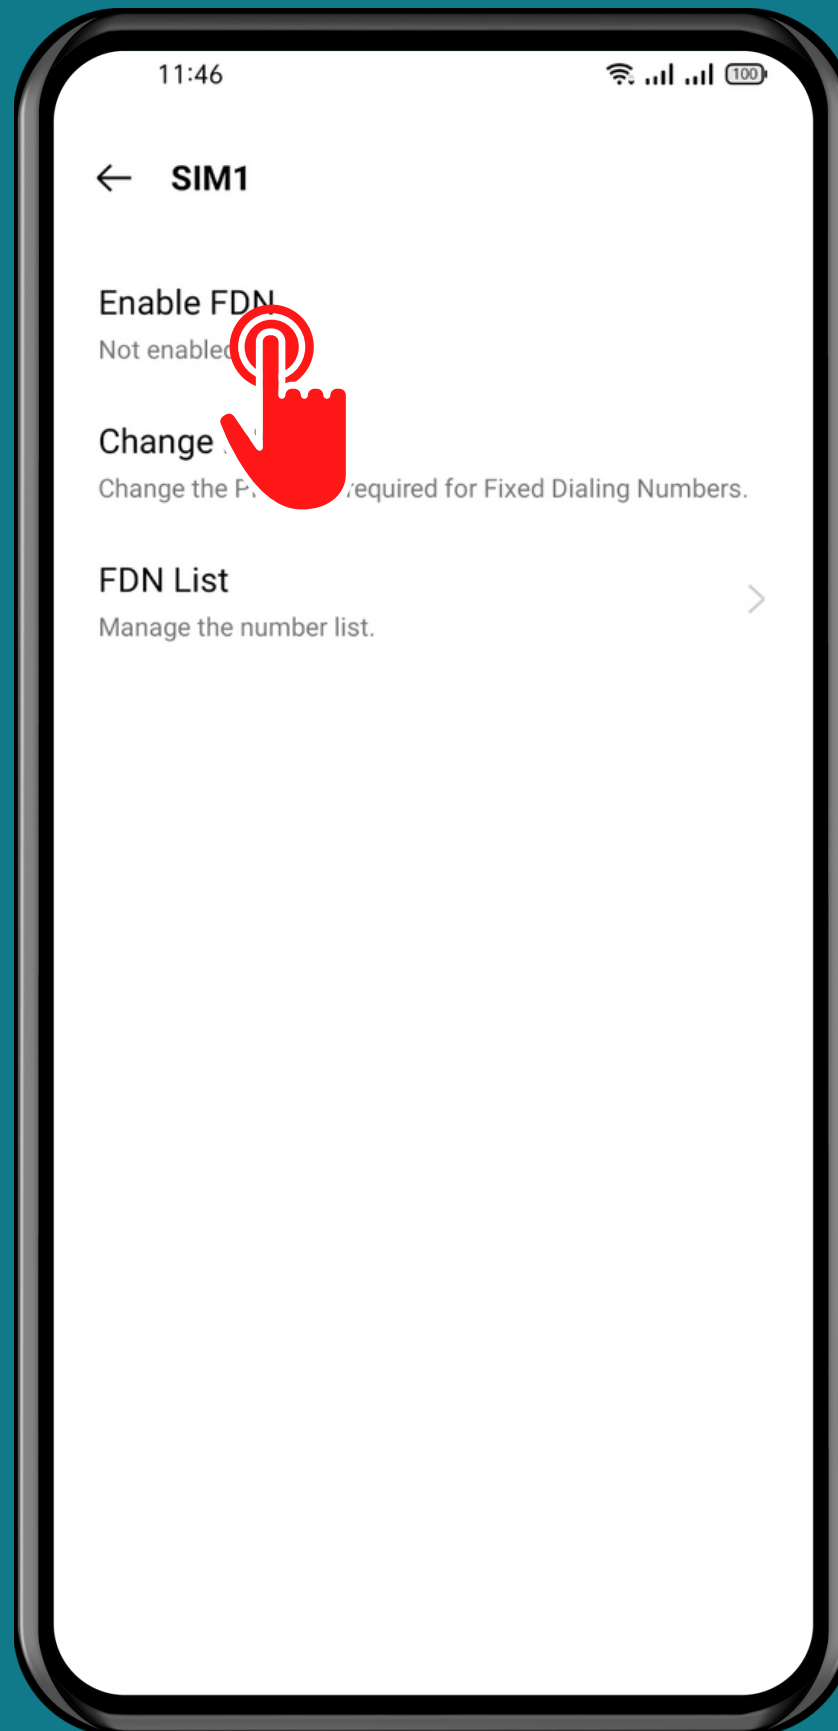

REALME

Phone - Android 11 - realme UI 2

HOW TO SET UP FIXED DIALING NUMBERS

Tap on Phone

Open the Menu

Tap on Settings

Tap on Calling accounts

Tap on Carrier call settings

Tap on
Fixed dialing numbers

Choose a
SIM card (Dual SIM)

Tap on
Enable FDN and
follow the instructions

Done!