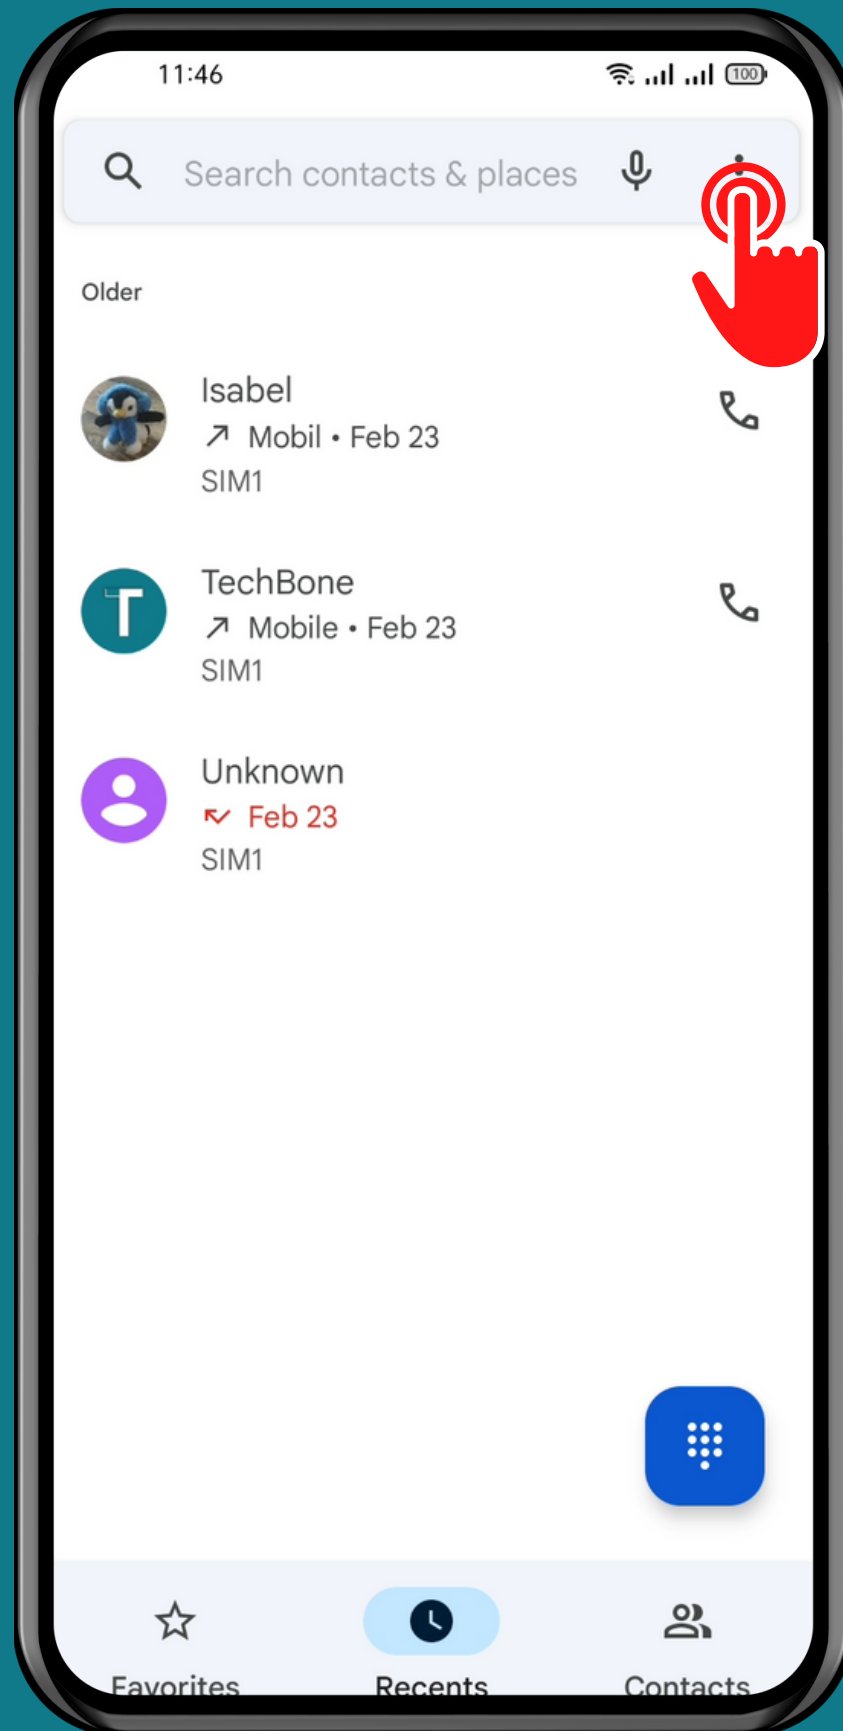

REALME

Phone - Android 11 - realme UI 2

HOW TO SET UP FIXED DIALING NUMBERS

Tap on Phone

Open the Menu

Tap on Settings

Tap on Calling accounts

Tap on Carrier call settings

Tap on
Fixed dialing numbers

Choose a
SIM card (Dual SIM)

Tap on
Enable FDN and
follow the instructions

Done!