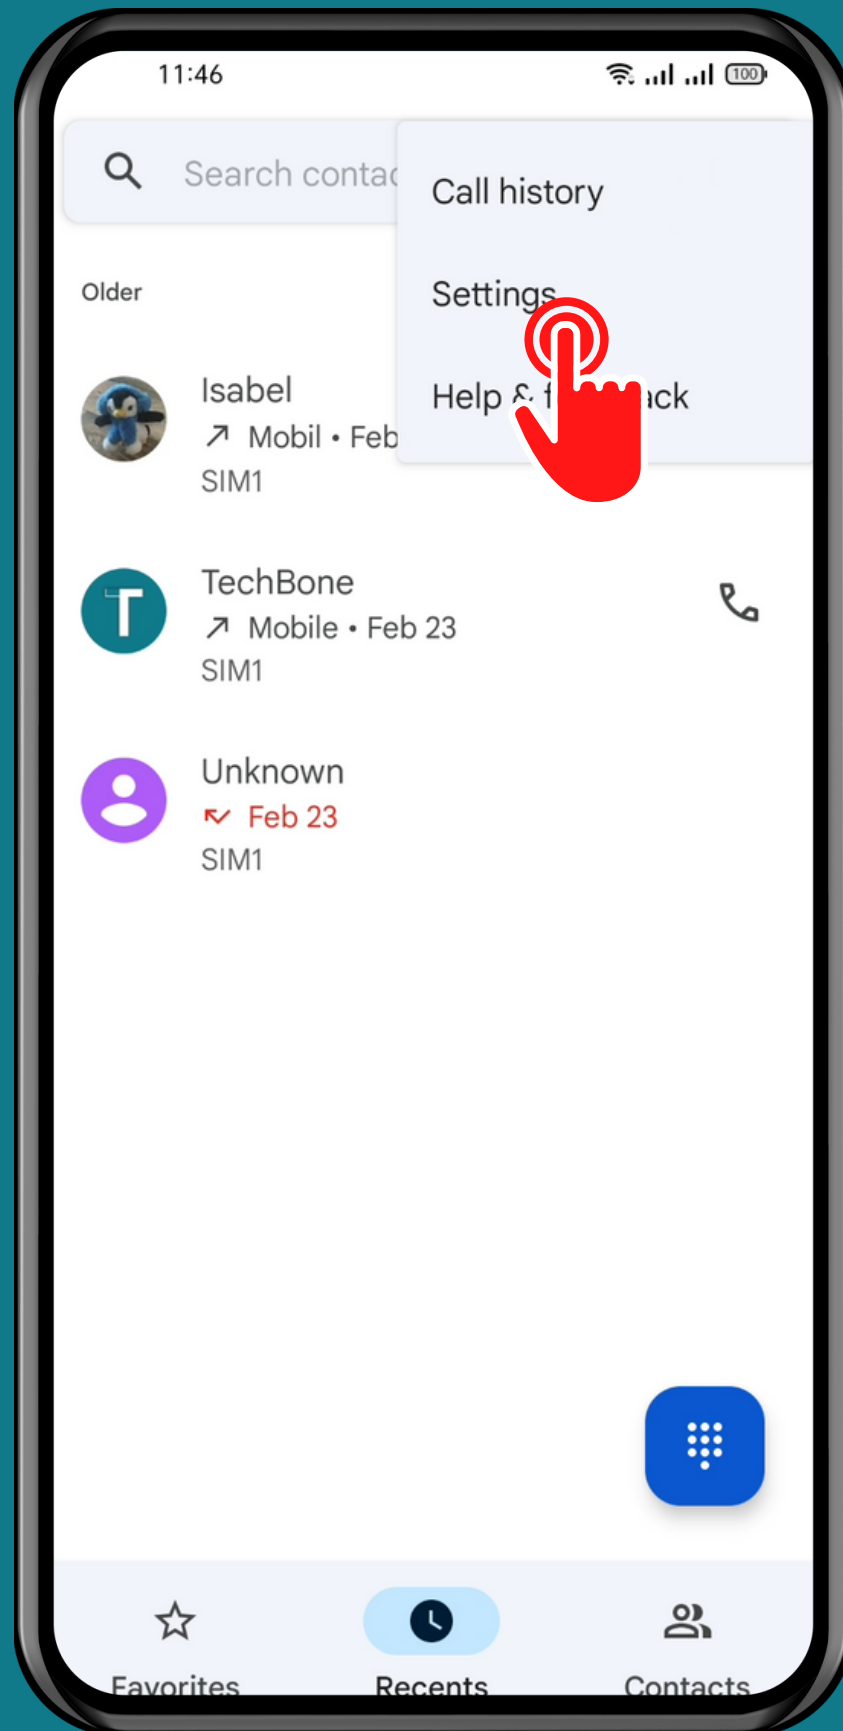

REALME

Phone - Android 11 - realme UI 2

HOW TO SET UP FIXED DIALING NUMBERS

Tap on Phone

Open the Menu

Tap on Settings

Tap on Calling accounts

Tap on Carrier call settings

Tap on
Fixed dialing numbers

Choose a
SIM card (Dual SIM)

Tap on
Enable FDN and
follow the instructions

Done!