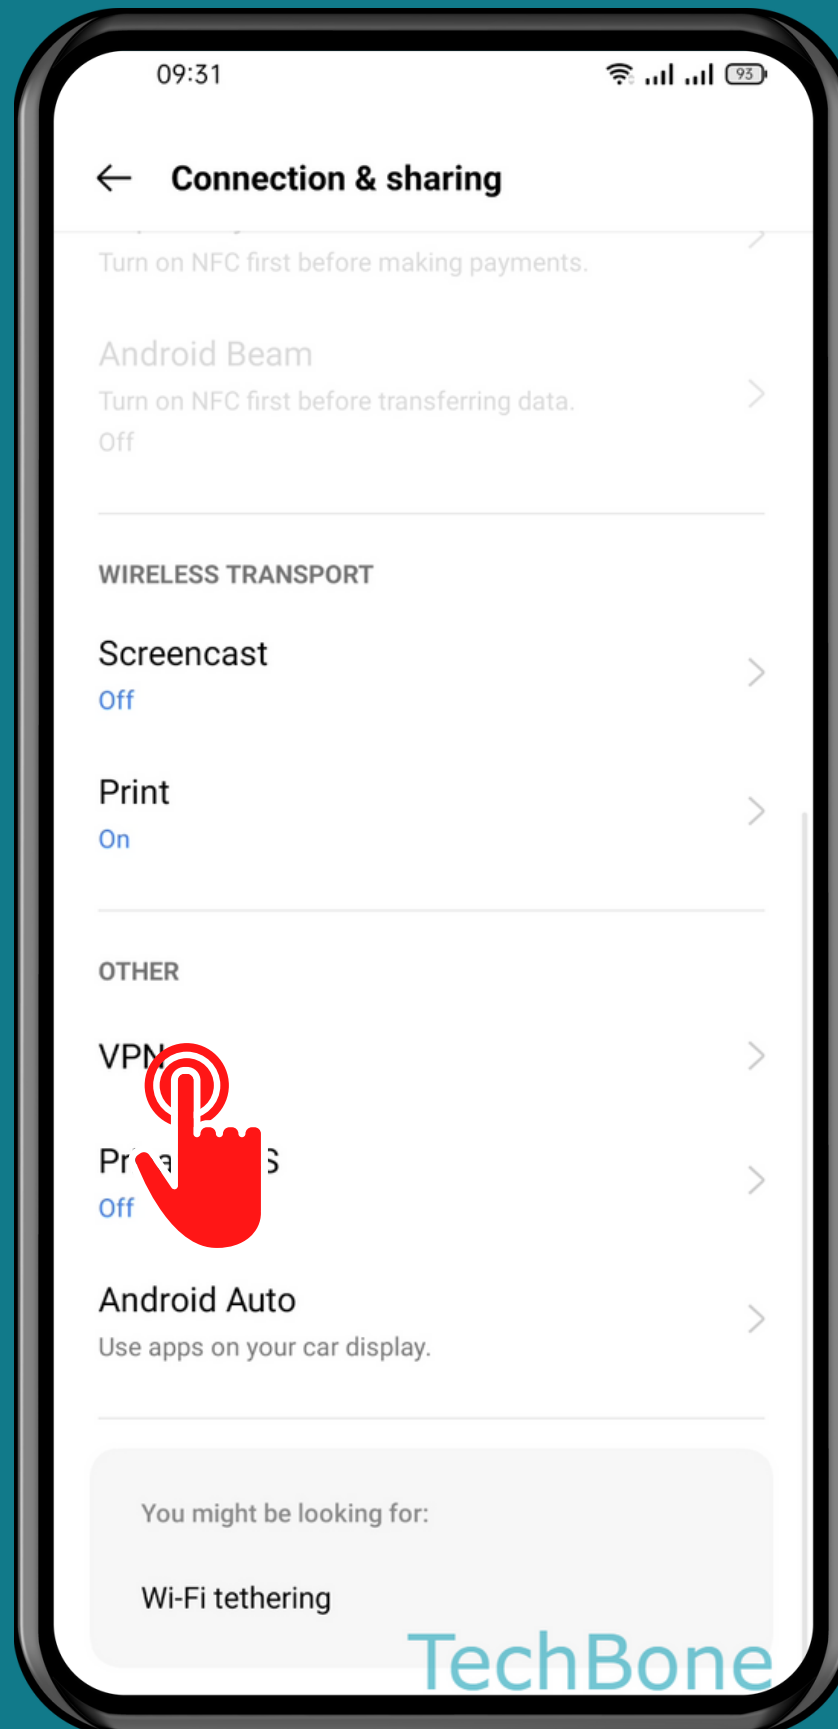

REALME

Android 11 - realme UI 2

HOW TO SET UP VIRTUAL PRIVATE NETWORK

Tap on
Settings

Tap on Connection & sharing

Tap on
VPN

TechBone

Tap on
Add

Enter the
Corresponding data
and tap **Save**

Done!