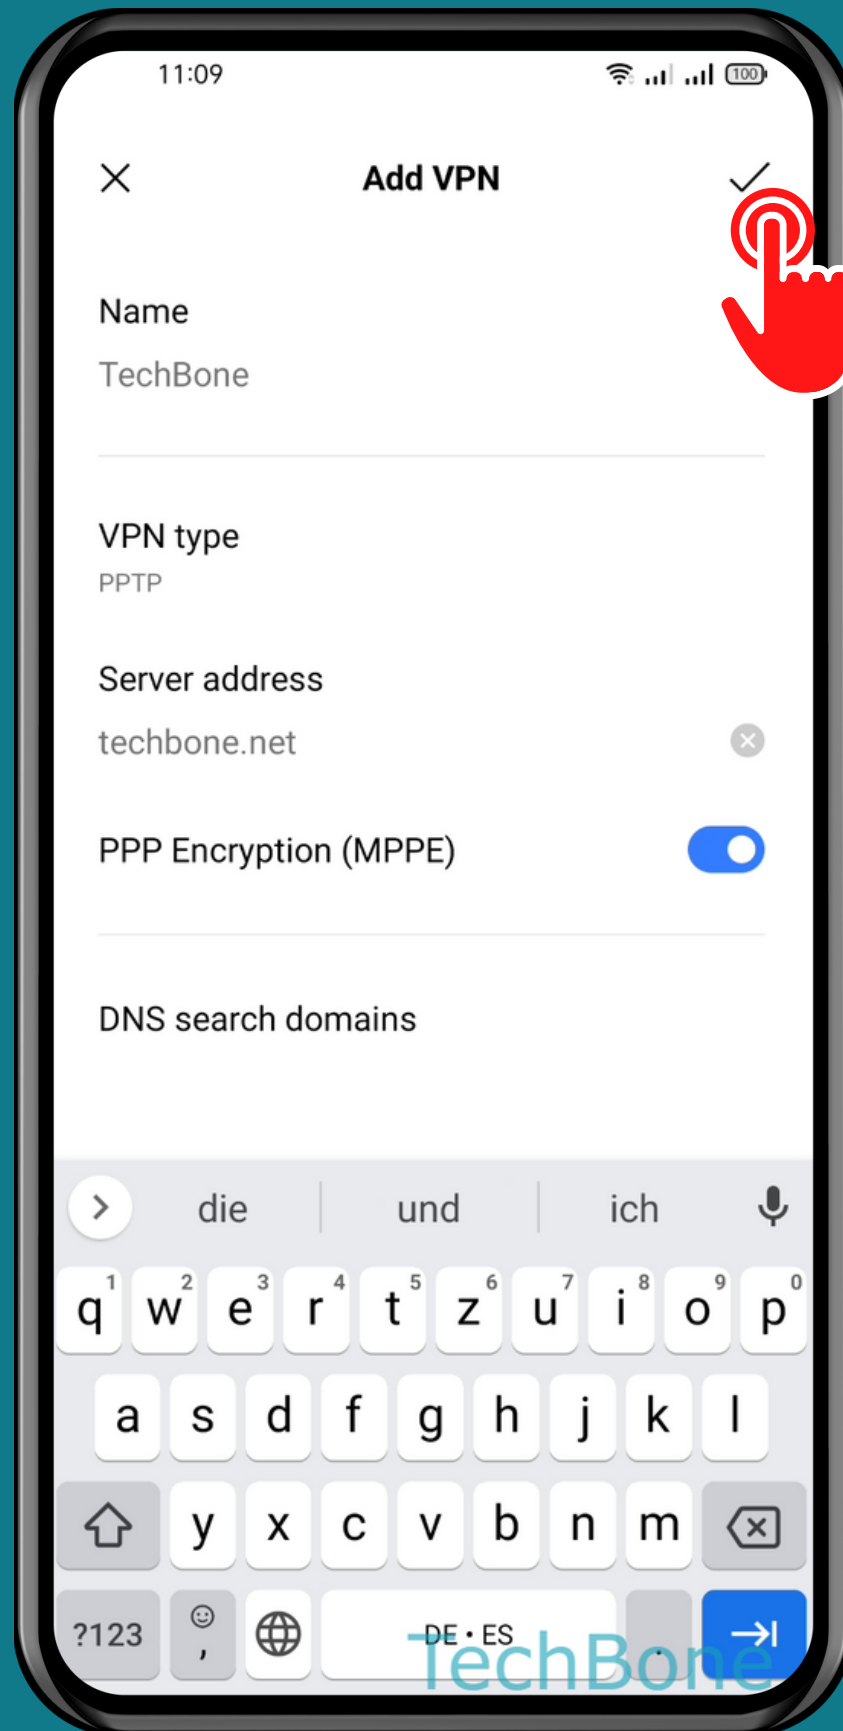

REALME

Android 11 - realme UI 2

HOW TO SET UP VIRTUAL PRIVATE NETWORK

Tap on
Settings

Tap on Connection & sharing

Tap on
VPN

TechBone

Tap on
Add

Enter the
Corresponding data
and tap **Save**

Done!