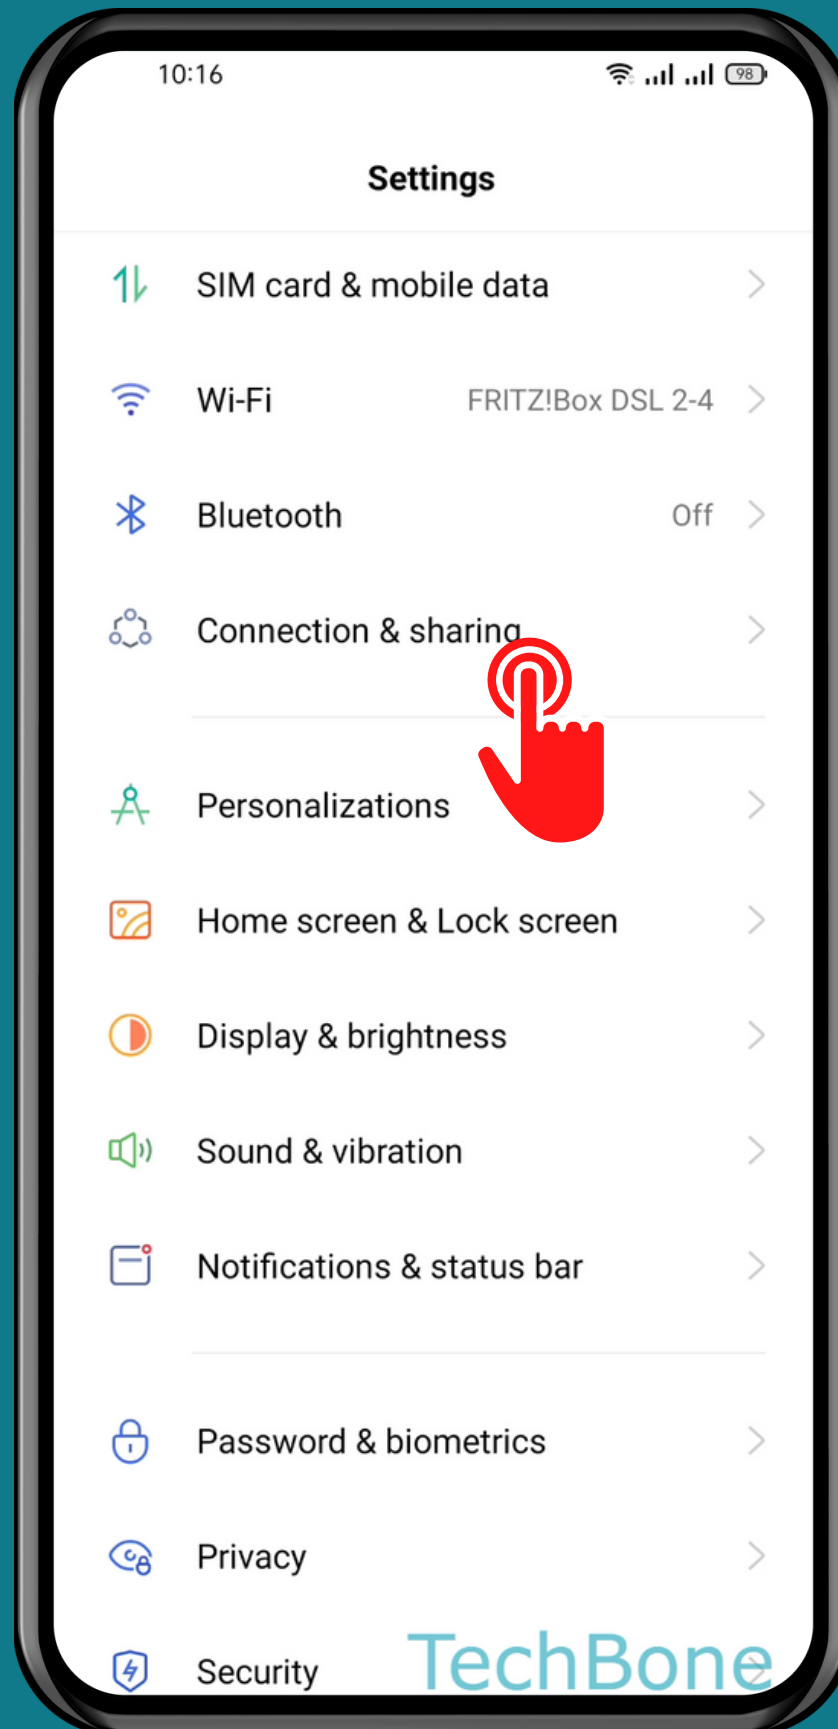

REALME

Android 11 - realme UI 2

HOW TO SET UP VIRTUAL PRIVATE NETWORK

Tap on
Settings

Tap on Connection & sharing

Tap on
VPN

TechBone

Tap on
Add

Enter the
Corresponding data
and tap **Save**

Done!