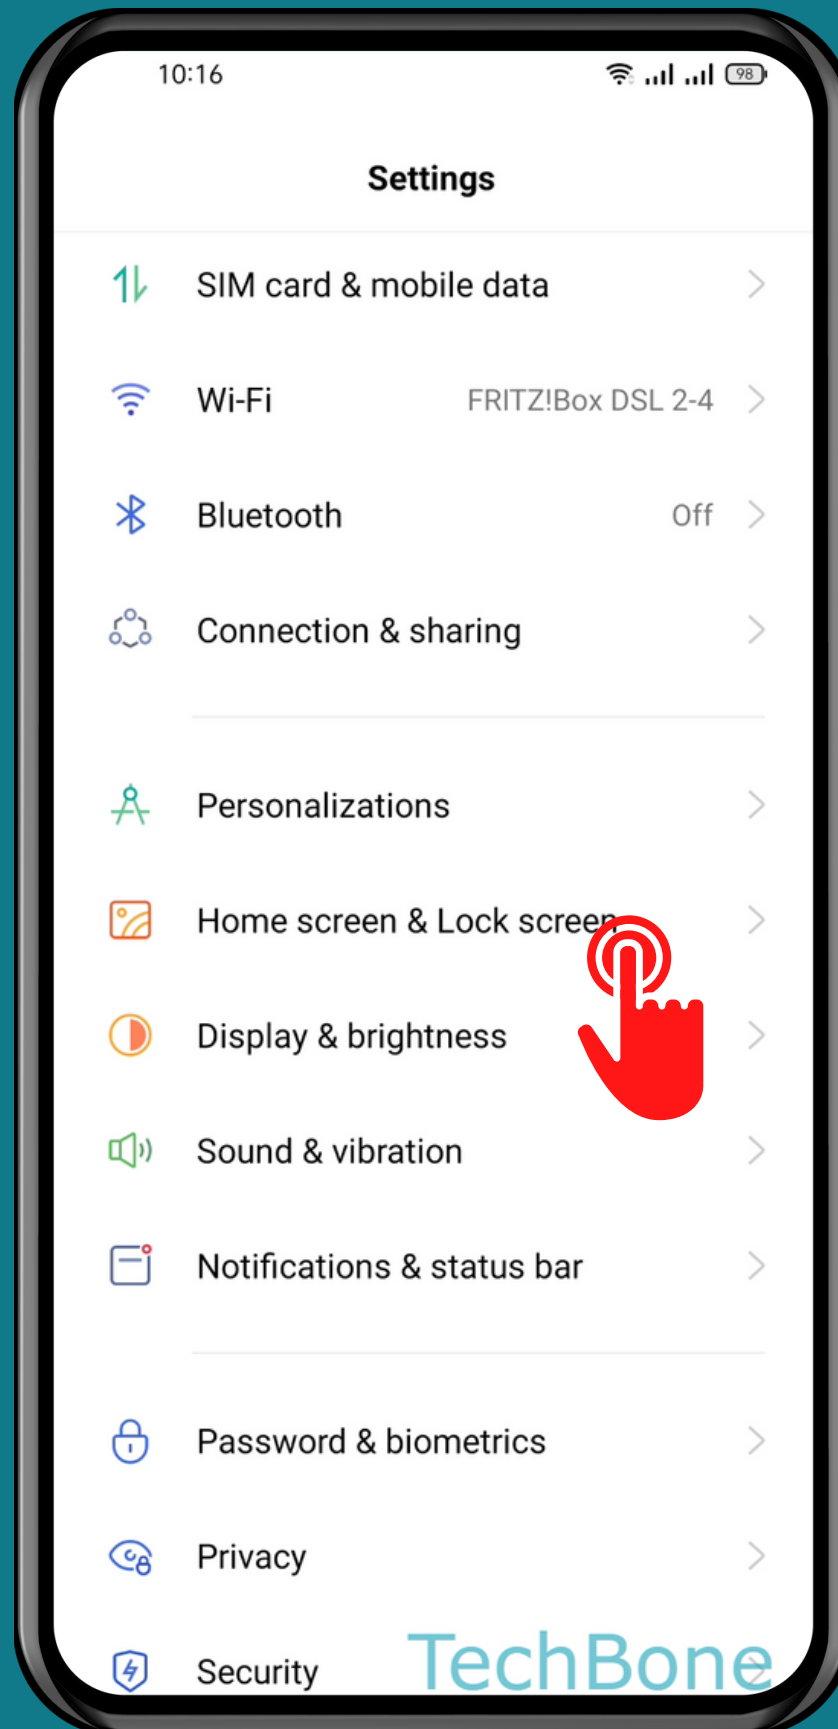

REALME

Android 11 - realme UI 2

HOW TO SHOW/HIDE APP UPDATE DOTS

Tap on
Settings

Tap on Home screen & Lock screen

Turn On/Off

Display app update dot

Done!