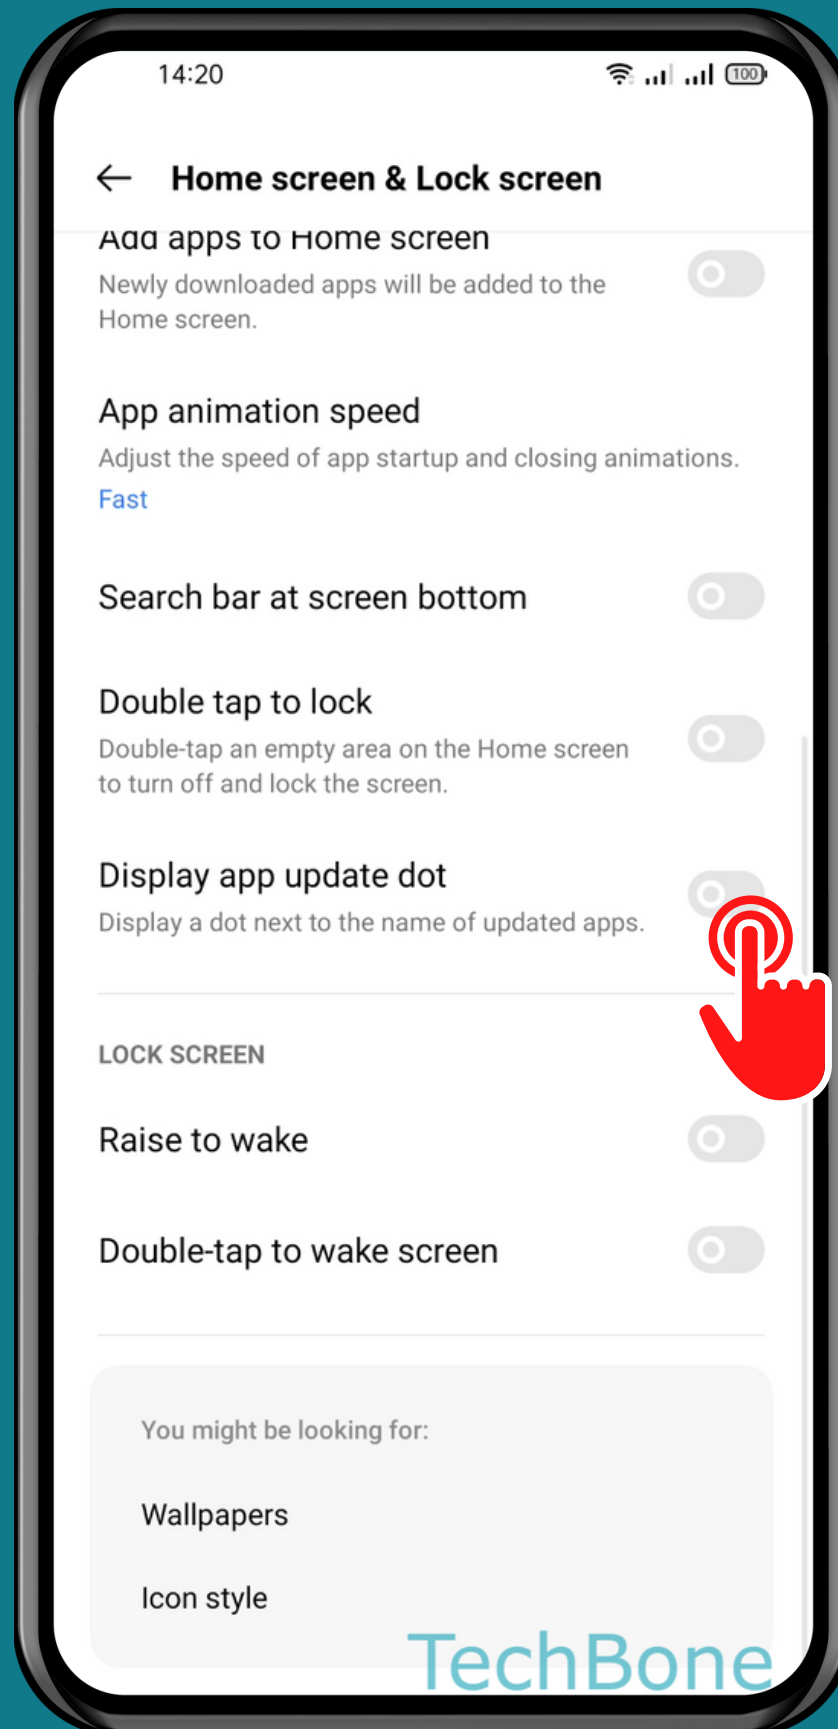

REALME

Android 11 - realme UI 2

HOW TO SHOW/HIDE APP UPDATE DOTS

Tap on
Settings

Tap on Home screen & Lock screen

Turn On/Off

Display app update dot

Done!