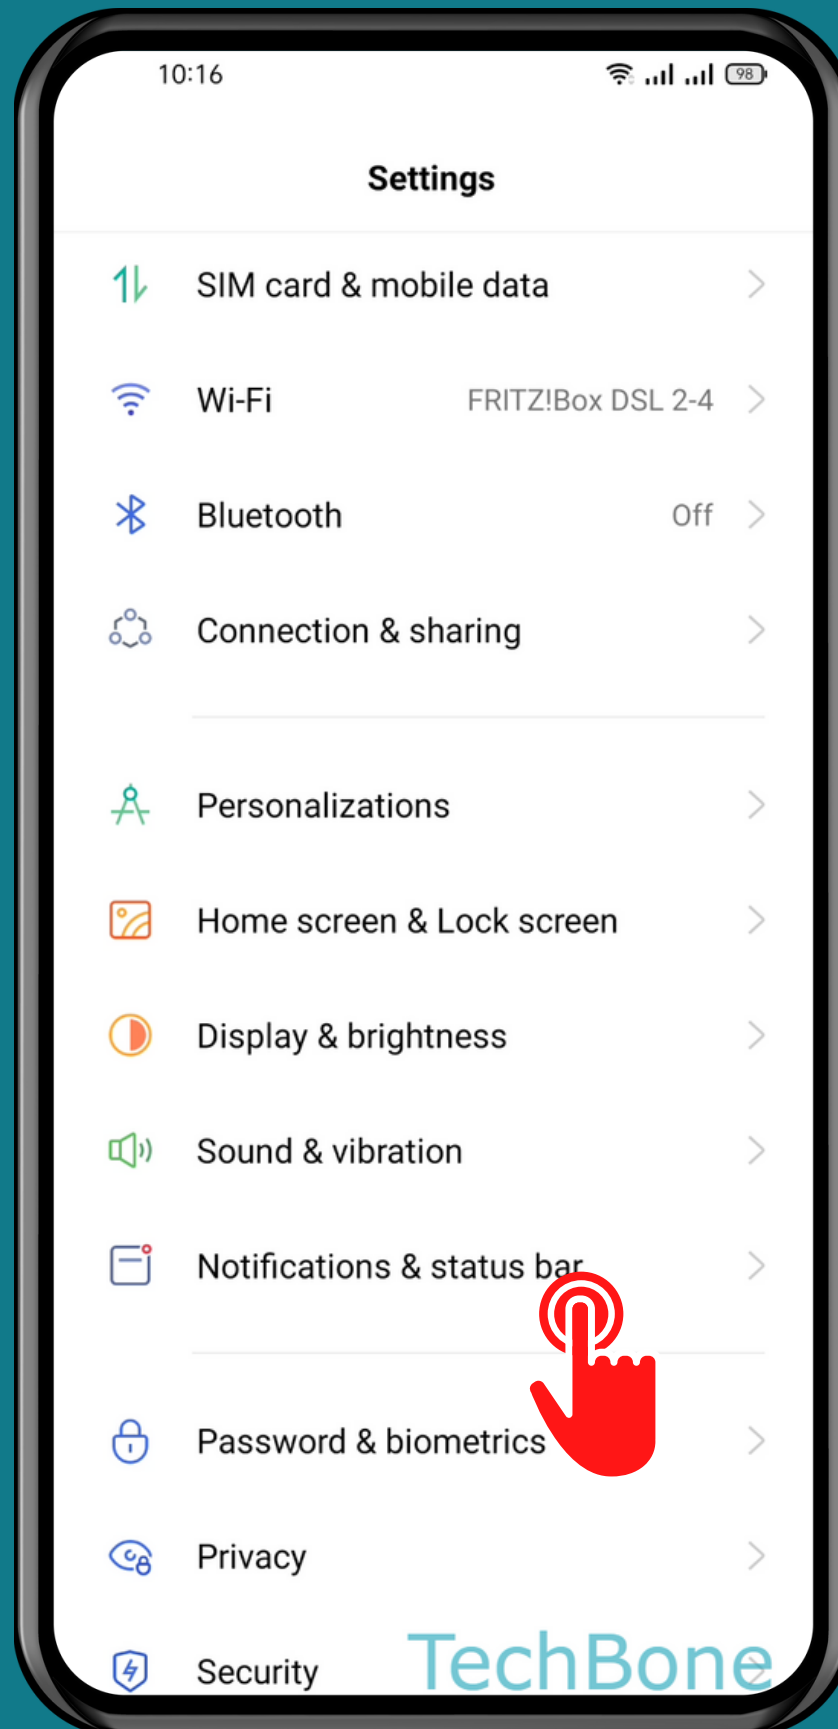

REALME

Android 11 - realme UI 2

HOW TO SHOW/HIDE MEDIA PLAYBACK CONTROL (NOTIFICATION SHADE)

Tap on
Settings

Tap on Notifications & status bar

Turn On/Off Media playback control

Done!