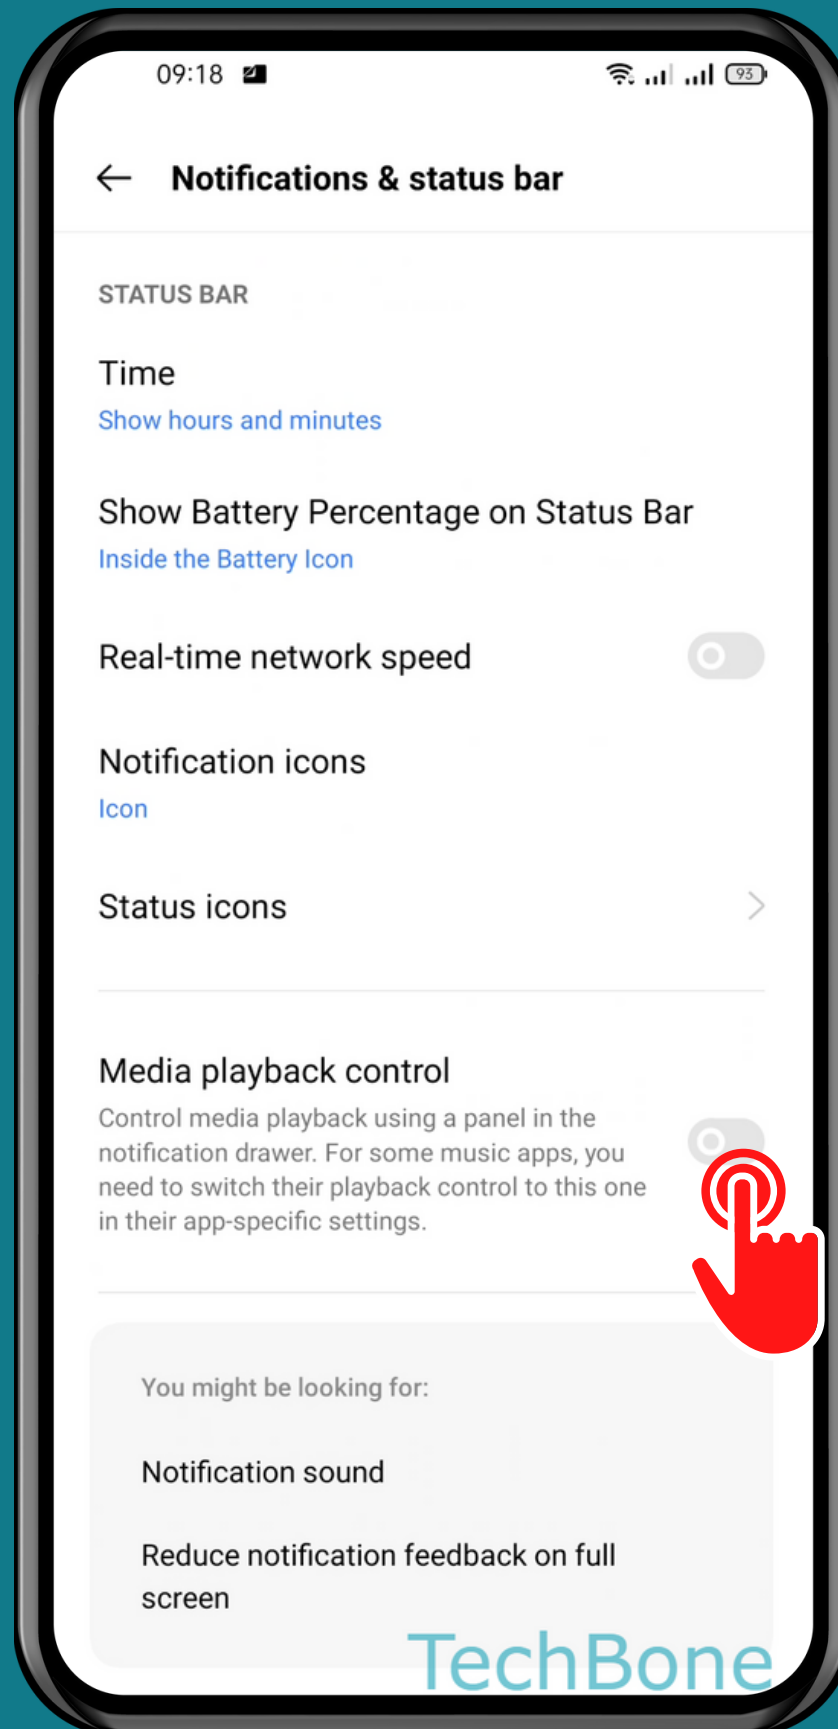

REALME

Android 11 - realme UI 2

HOW TO SHOW/HIDE MEDIA PLAYBACK CONTROL (NOTIFICATION SHADE)

Tap on
Settings

Tap on Notifications & status bar

Turn On/Off Media playback control

Done!