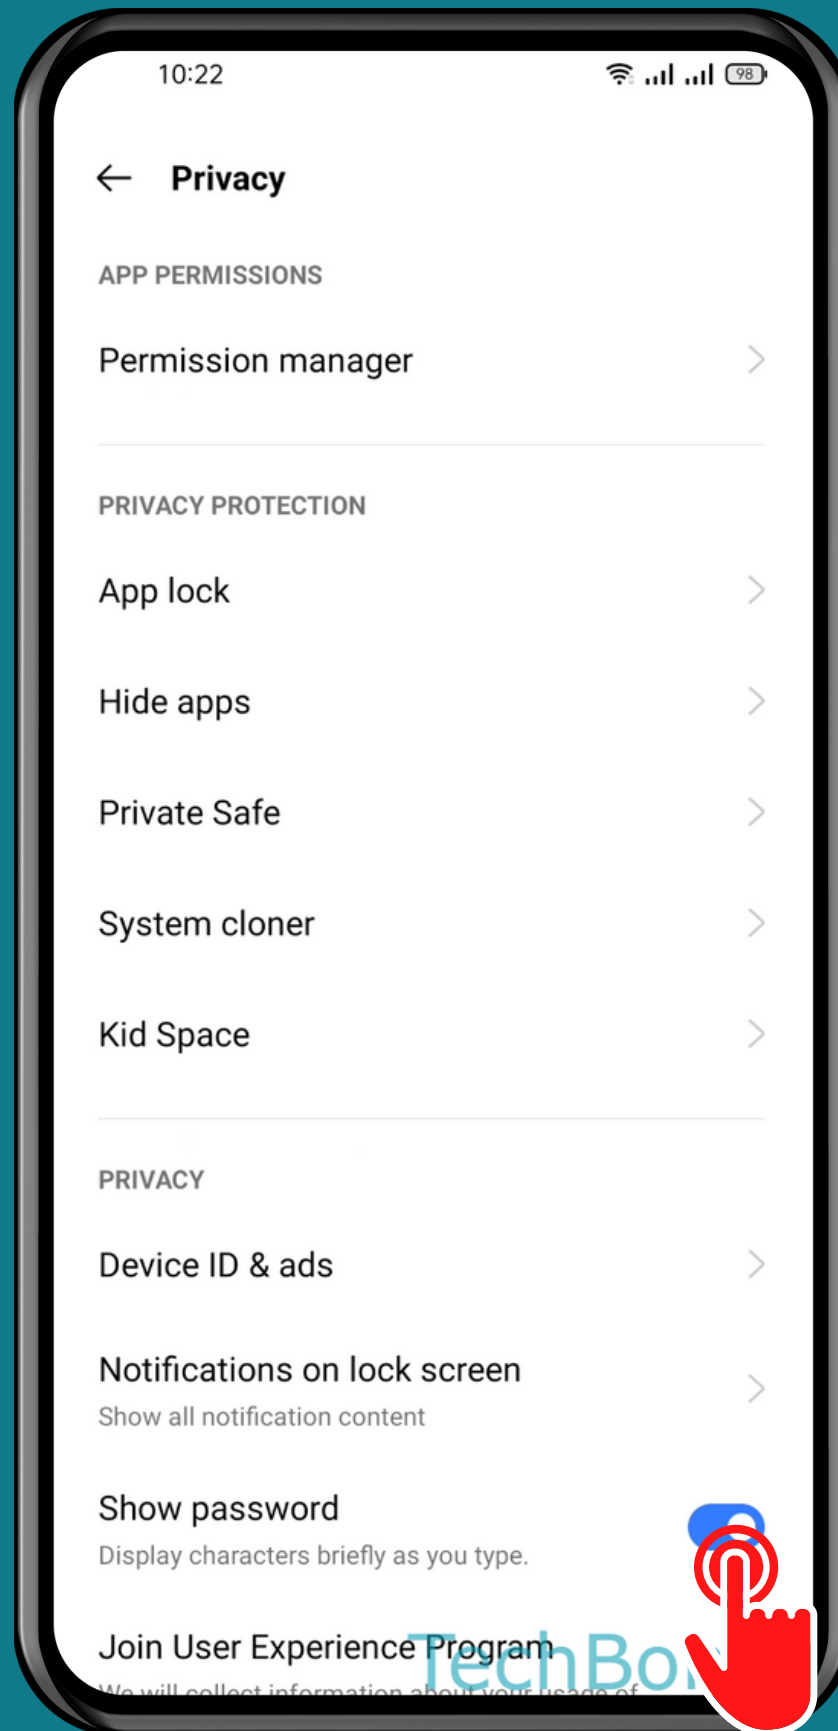

REALME

Android 11 - realme UI 2

HOW TO SHOW/HIDE PASSWORDS WHILE TYPING

Tap on
Settings

Tap on Privacy

Turn On/Off Show password

Done!