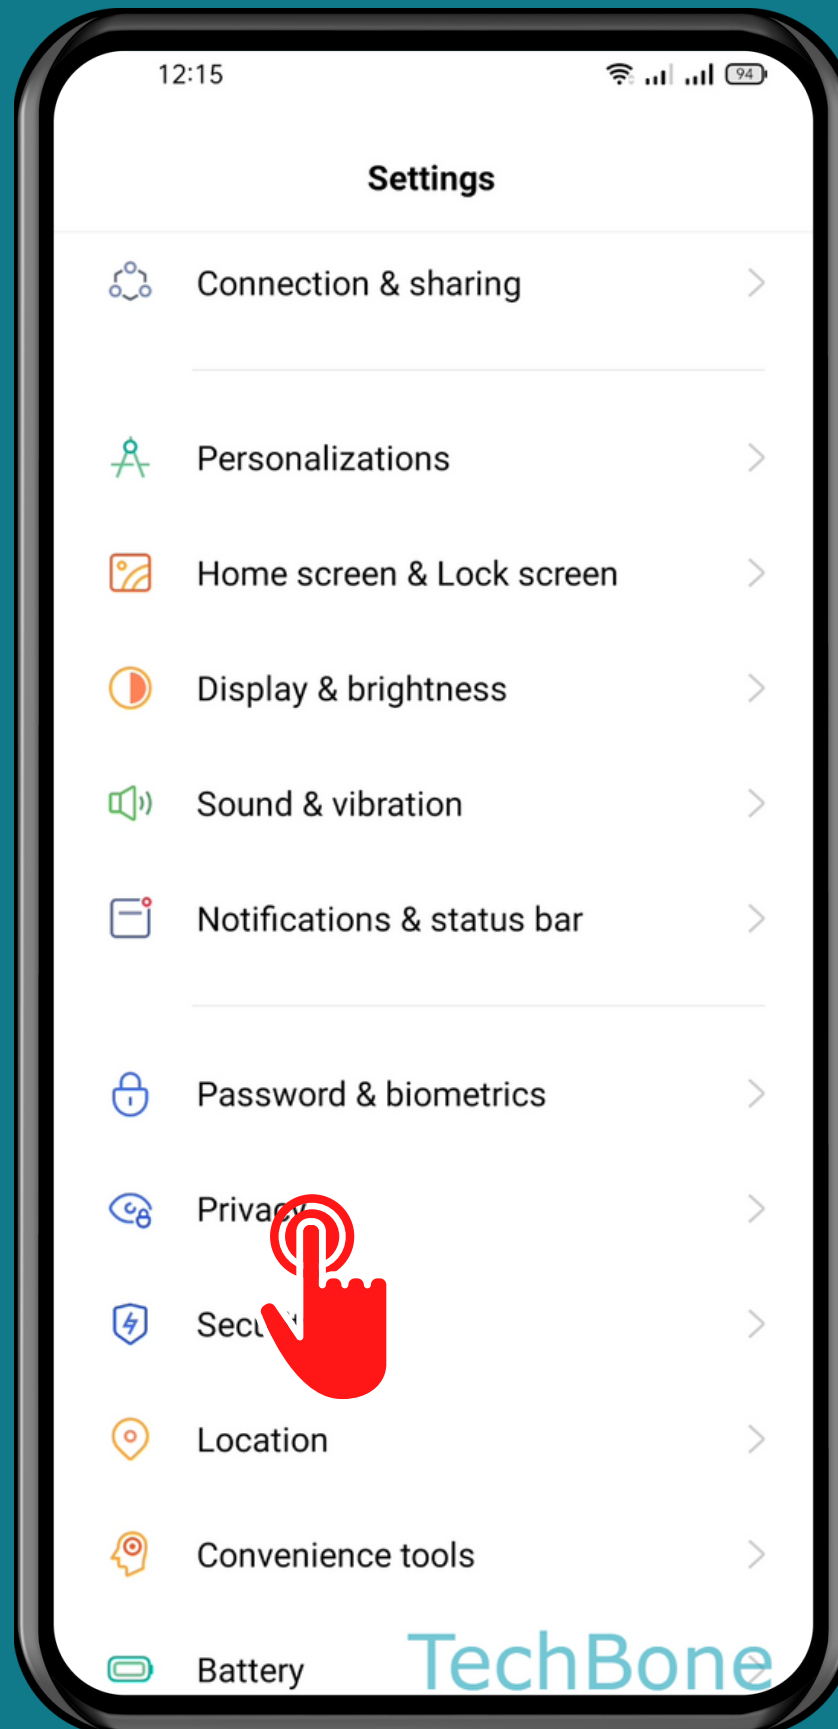

REALME

Android 11 - realme UI 2

HOW TO SHOW/HIDE PASSWORDS WHILE TYPING

Tap on
Settings

Tap on Privacy

Turn On/Off Show password

Done!