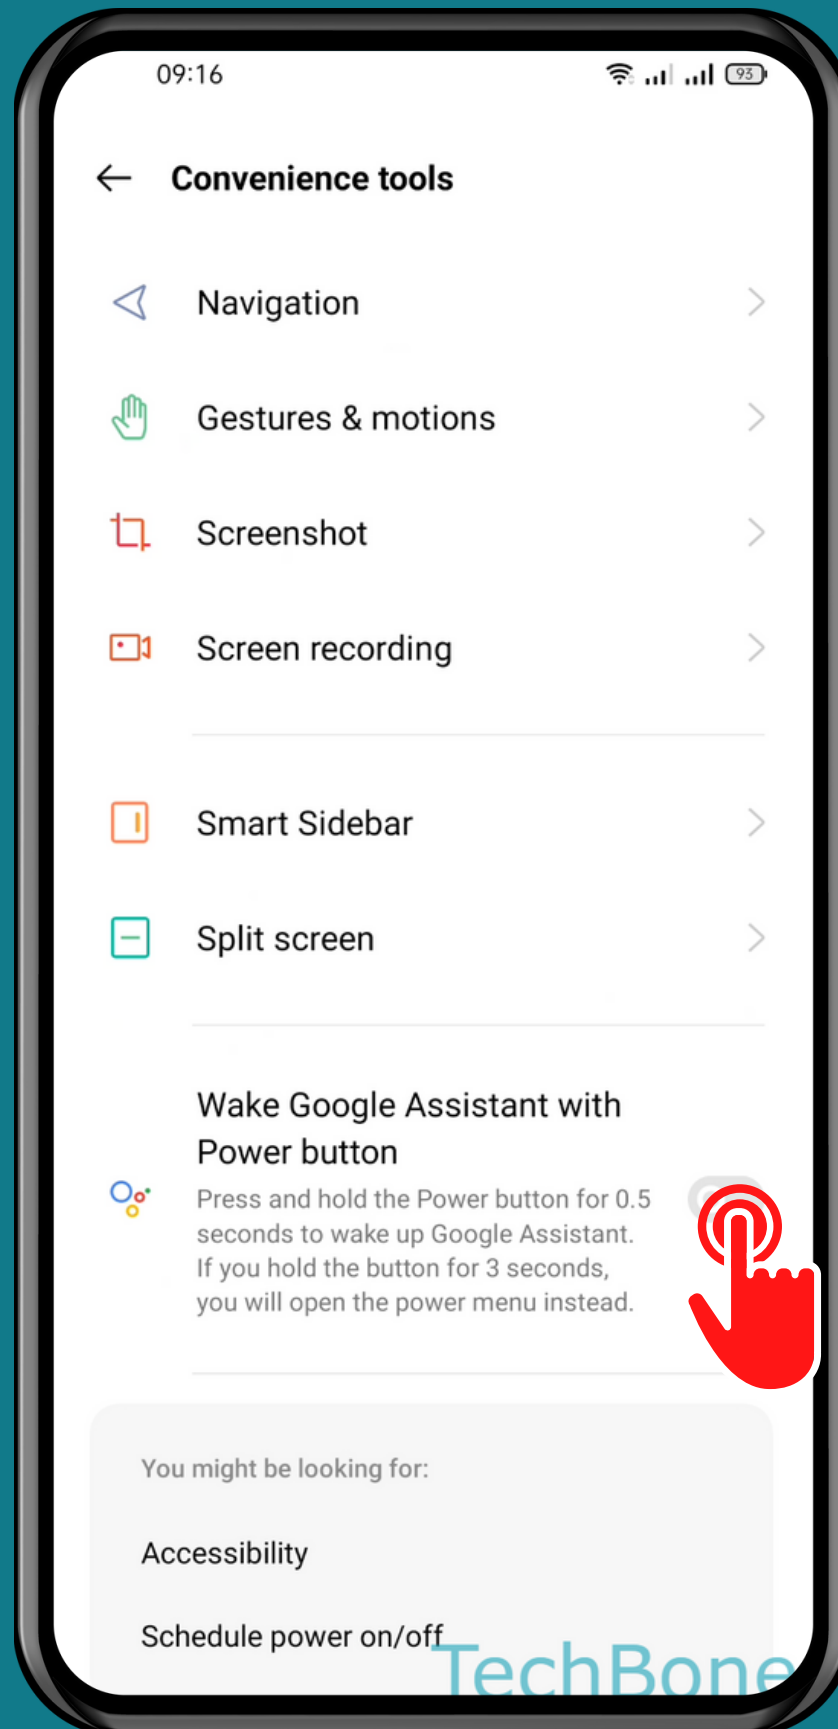

REALME

Android 11 - realme UI 2

WAKE GOOGLE ASSISTANT WITH POWER BUTTON

Tap on
Settings

Tap on Convenience tools

Turn On/Off Wake Google Assistant with Power button

Done!