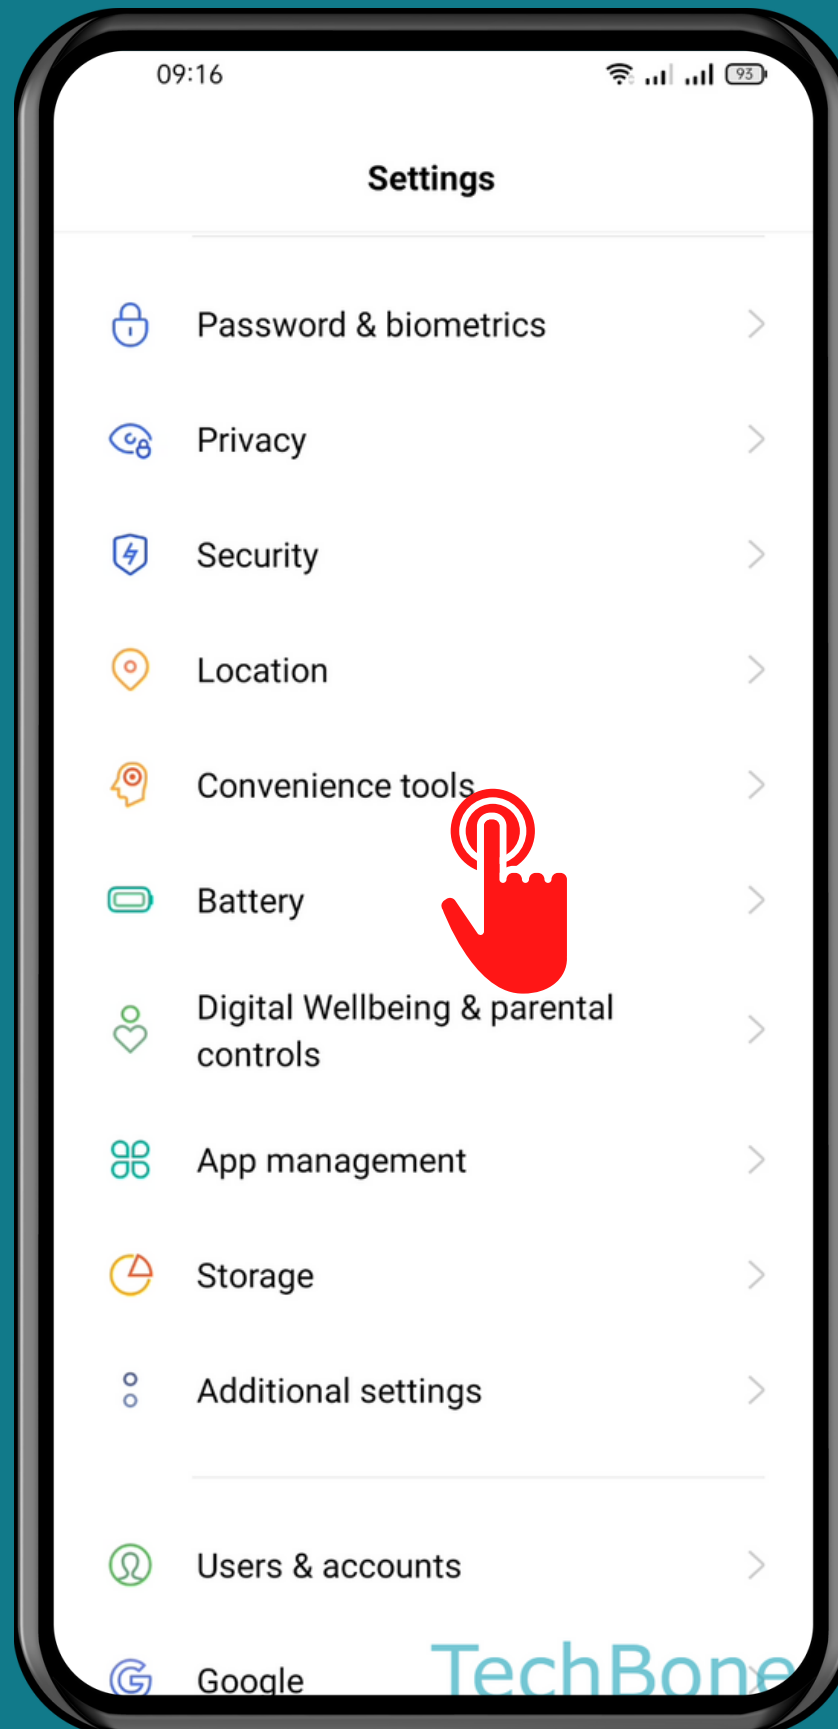

REALME

Android 11 - realme UI 2

WAKE GOOGLE ASSISTANT WITH POWER BUTTON

Tap on
Settings

Tap on Convenience tools

Turn On/Off Wake Google Assistant with Power button

Done!