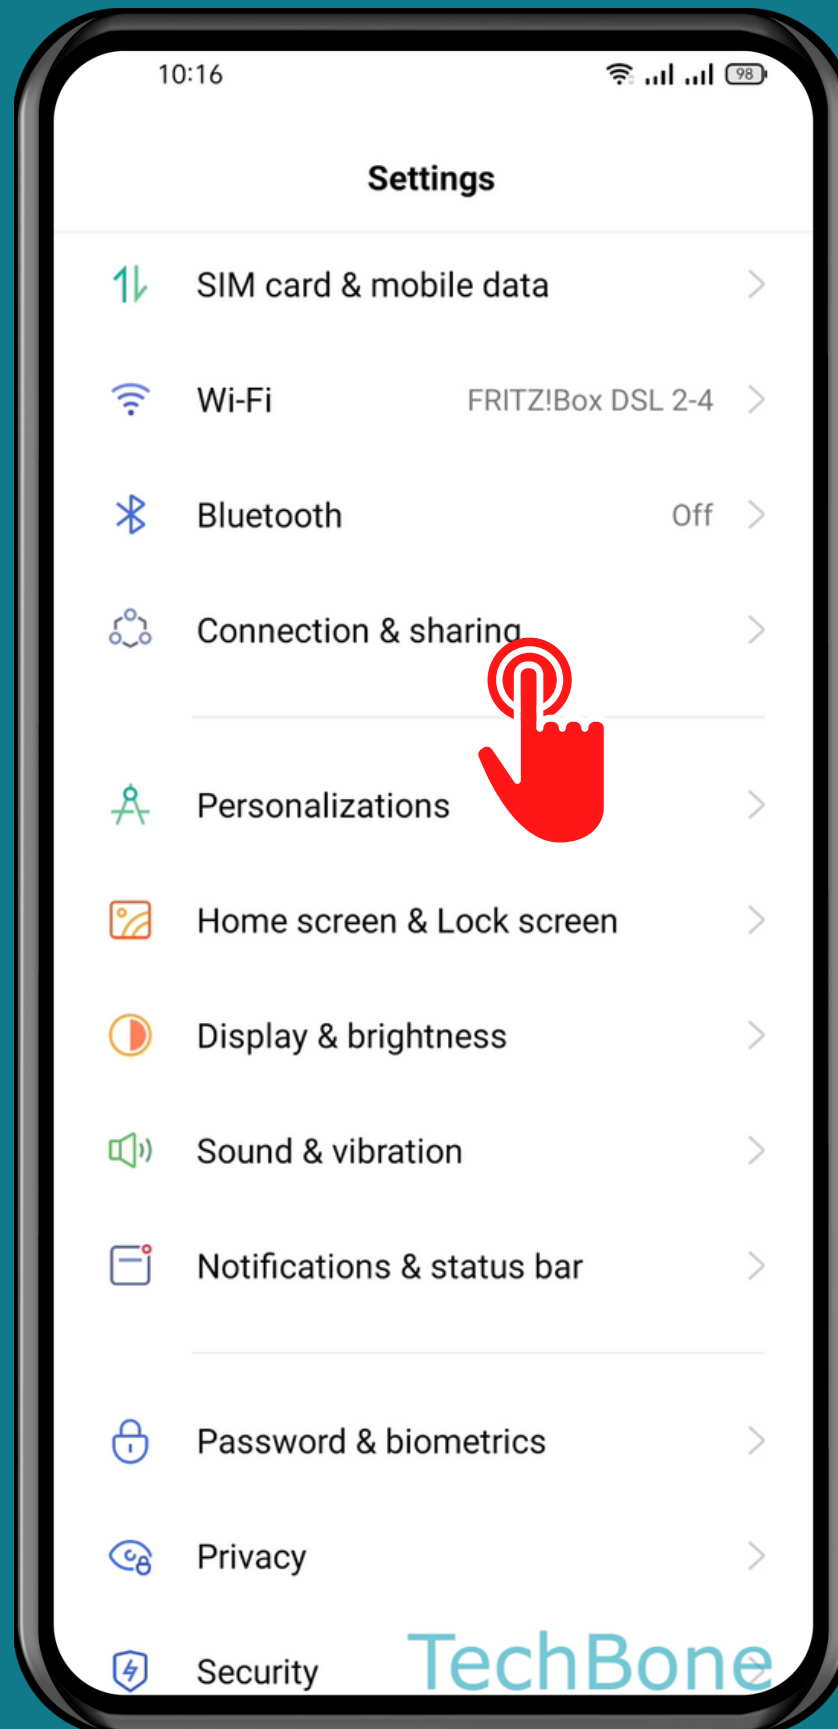

REALME

Android 11 - realme UI 2

HOW TO TURN ON/OFF AIRPLANE MODE

Tap on
Settings

Tap on Connection & sharing

Turn On/Off Airplane mode

Done!