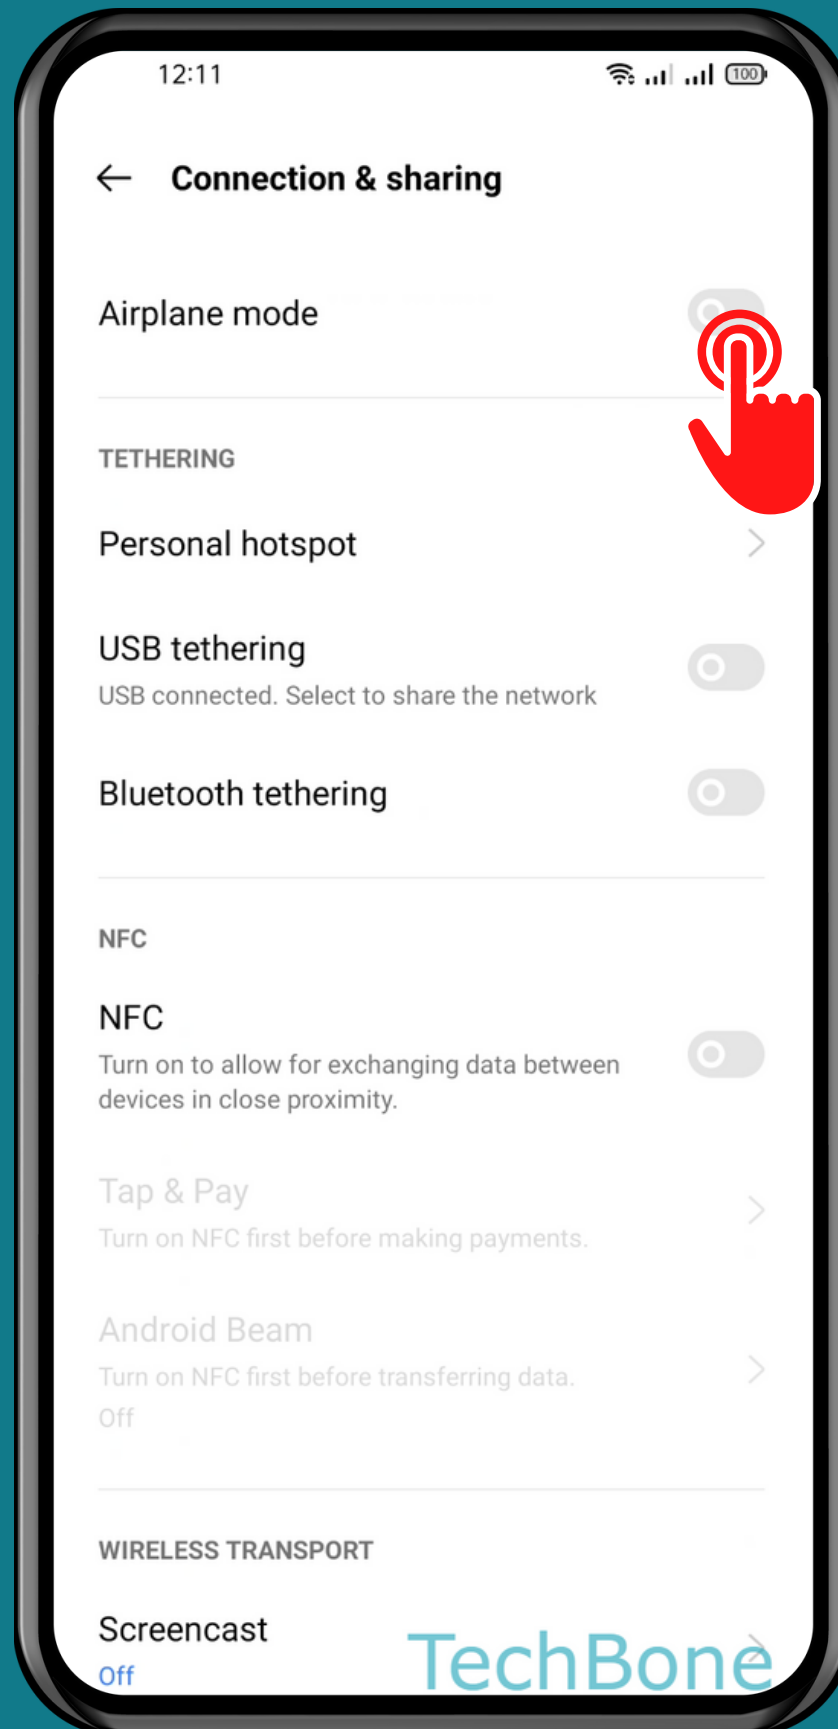

REALME

Android 11 - realme UI 2

HOW TO TURN ON/OFF AIRPLANE MODE

Tap on
Settings

Tap on Connection & sharing

Turn On/Off Airplane mode

Done!