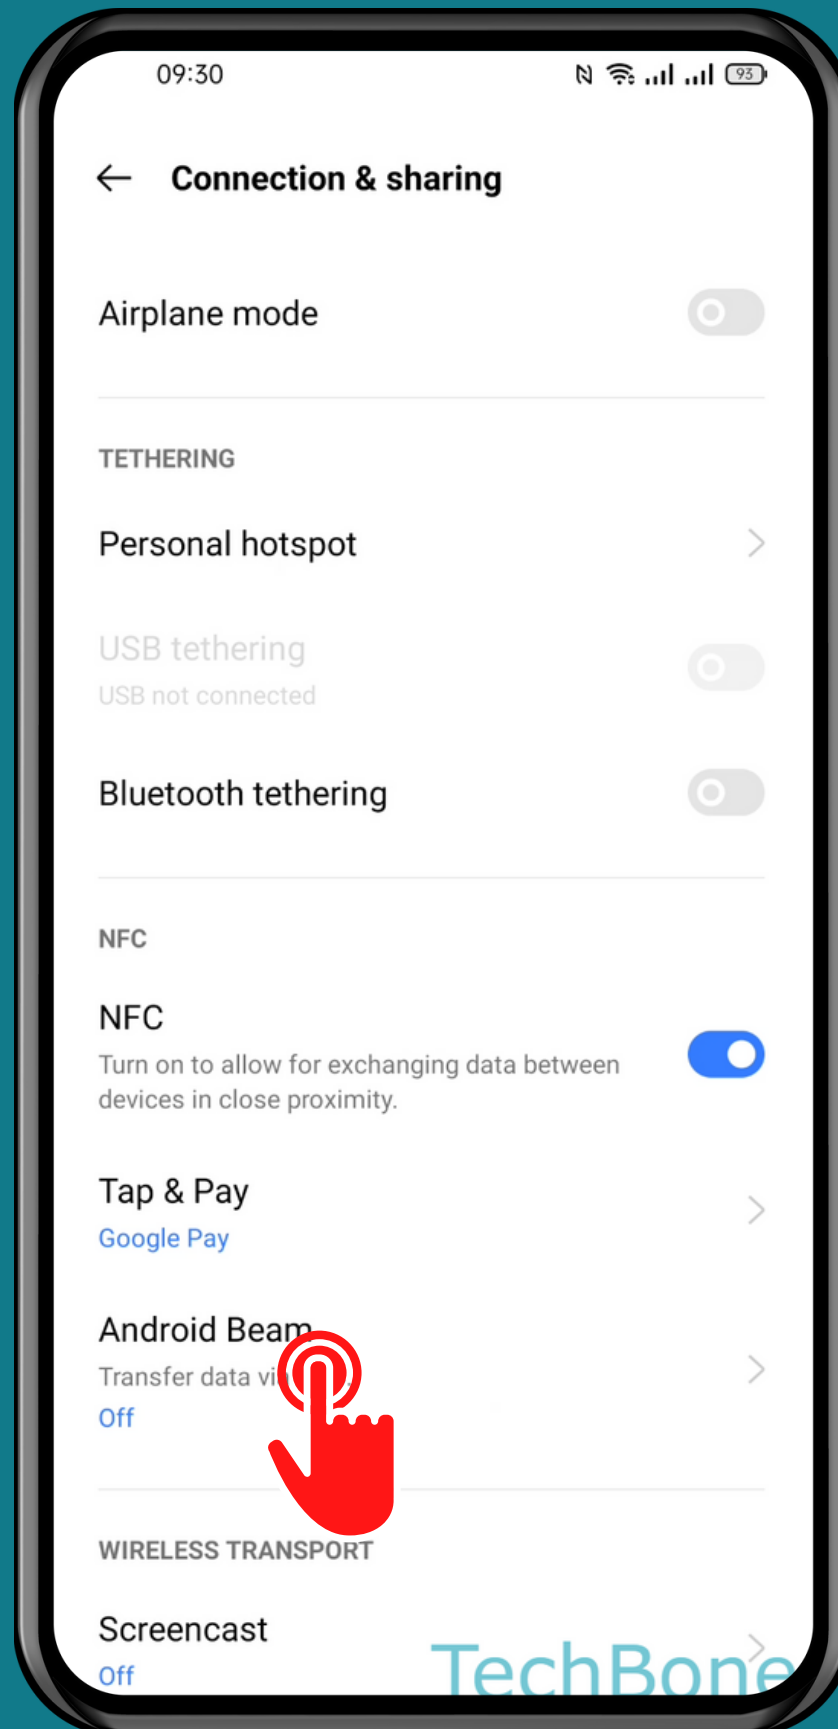

REALME

Android 11 - realme UI 2

HOW TO TURN ON/OFF ANDROID BEAM

Tap on
Settings

Tap on Connection & sharing

Turn On NFC

Tap on Android Beam

Turn On/Off Android Beam