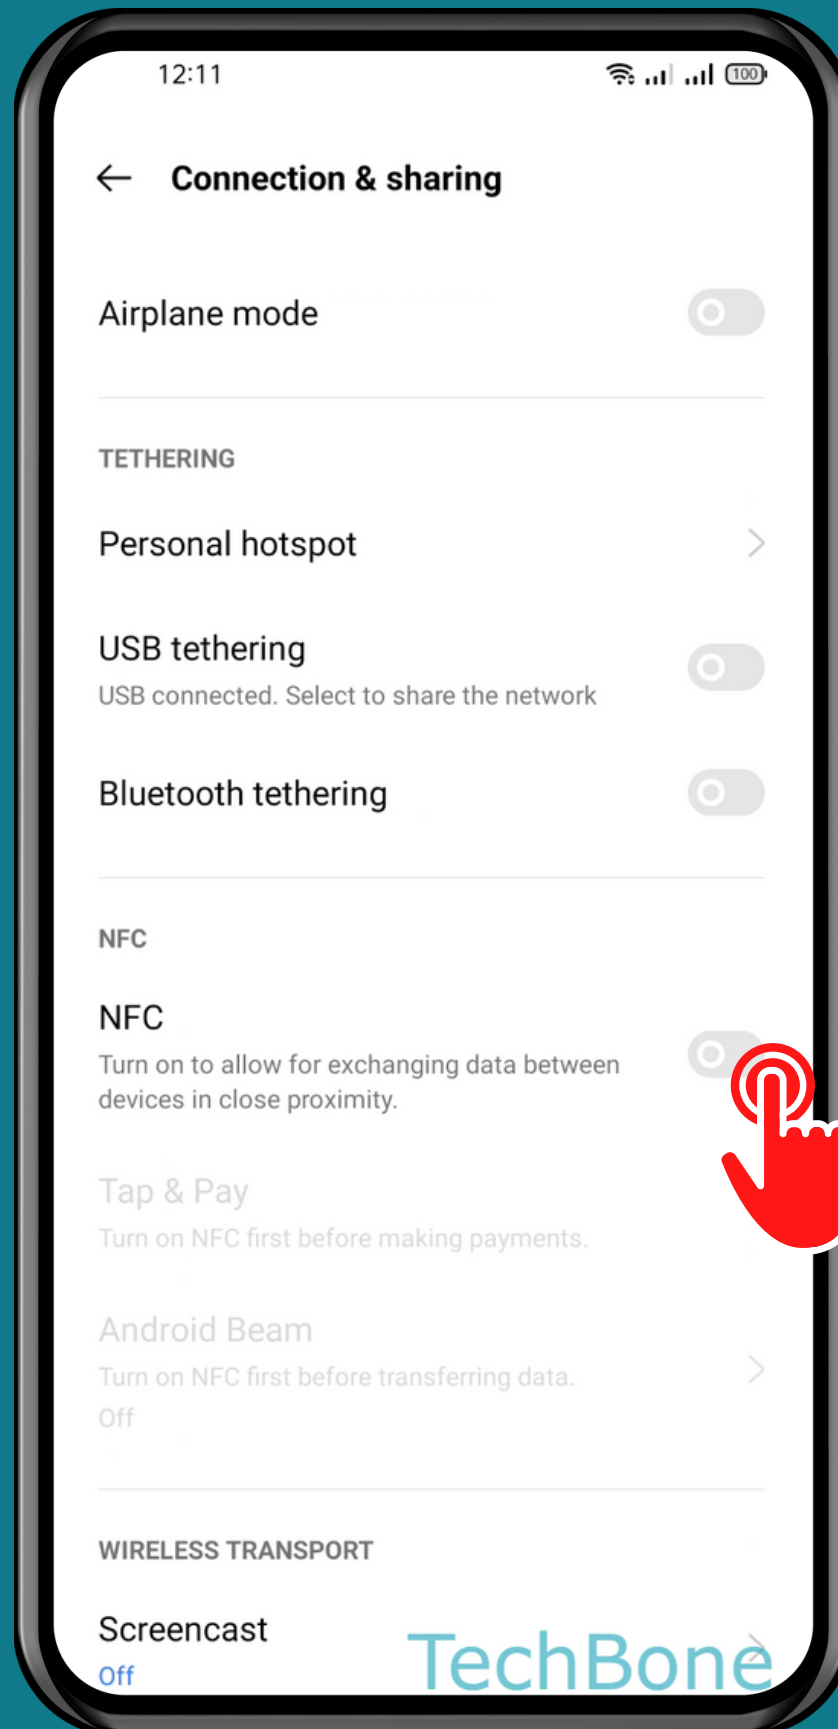

REALME

Android 11 - realme UI 2

HOW TO TURN ON/OFF ANDROID BEAM

Tap on
Settings

Tap on Connection & sharing

Turn On NFC

Tap on Android Beam

Turn On/Off Android Beam