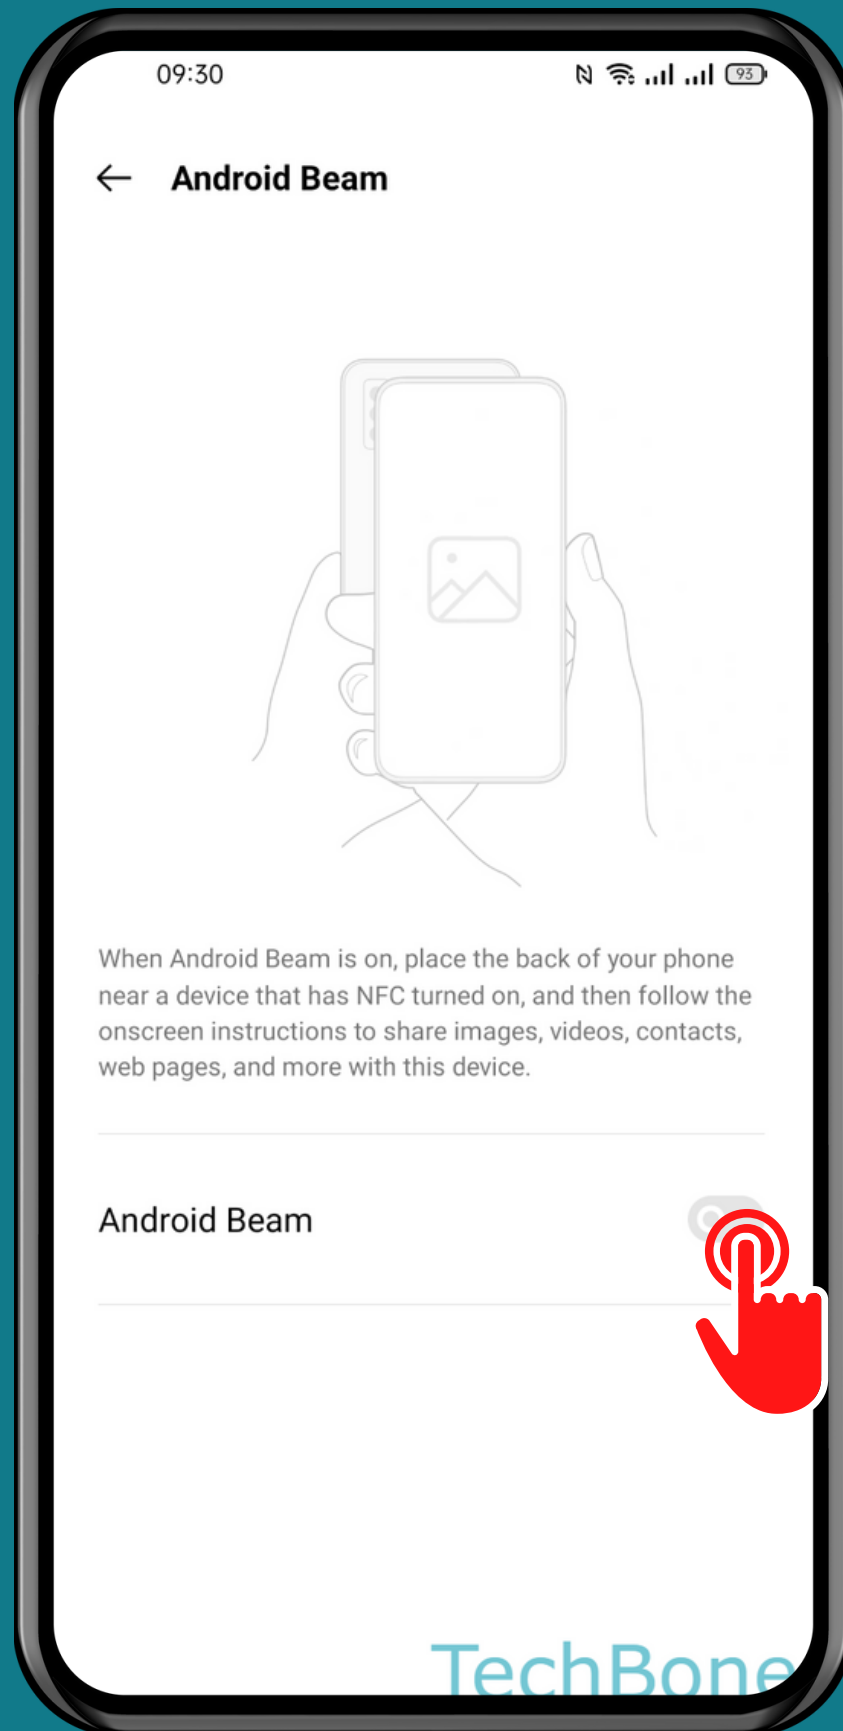

REALME

Android 11 - realme UI 2

HOW TO TURN ON/OFF ANDROID BEAM

Tap on
Settings

Tap on Connection & sharing

Turn On NFC

Tap on Android Beam

Turn On/Off Android Beam