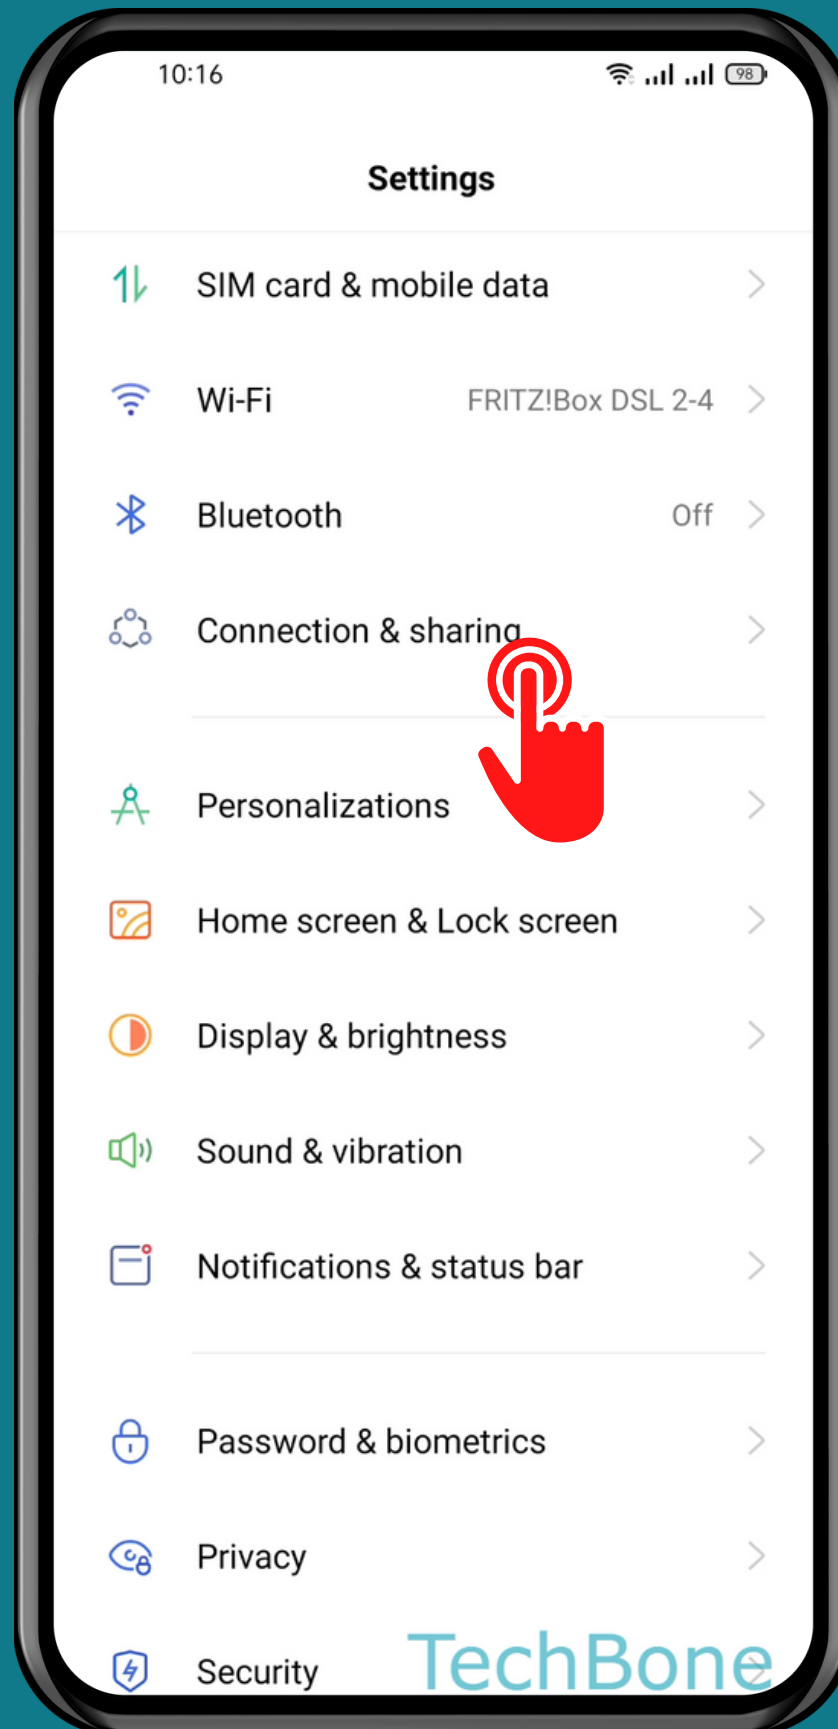

REALME

Android 11 - realme UI 2

HOW TO TURN ON/OFF ANDROID BEAM

Tap on
Settings

Tap on Connection & sharing

Turn On NFC

Tap on Android Beam

Turn On/Off Android Beam