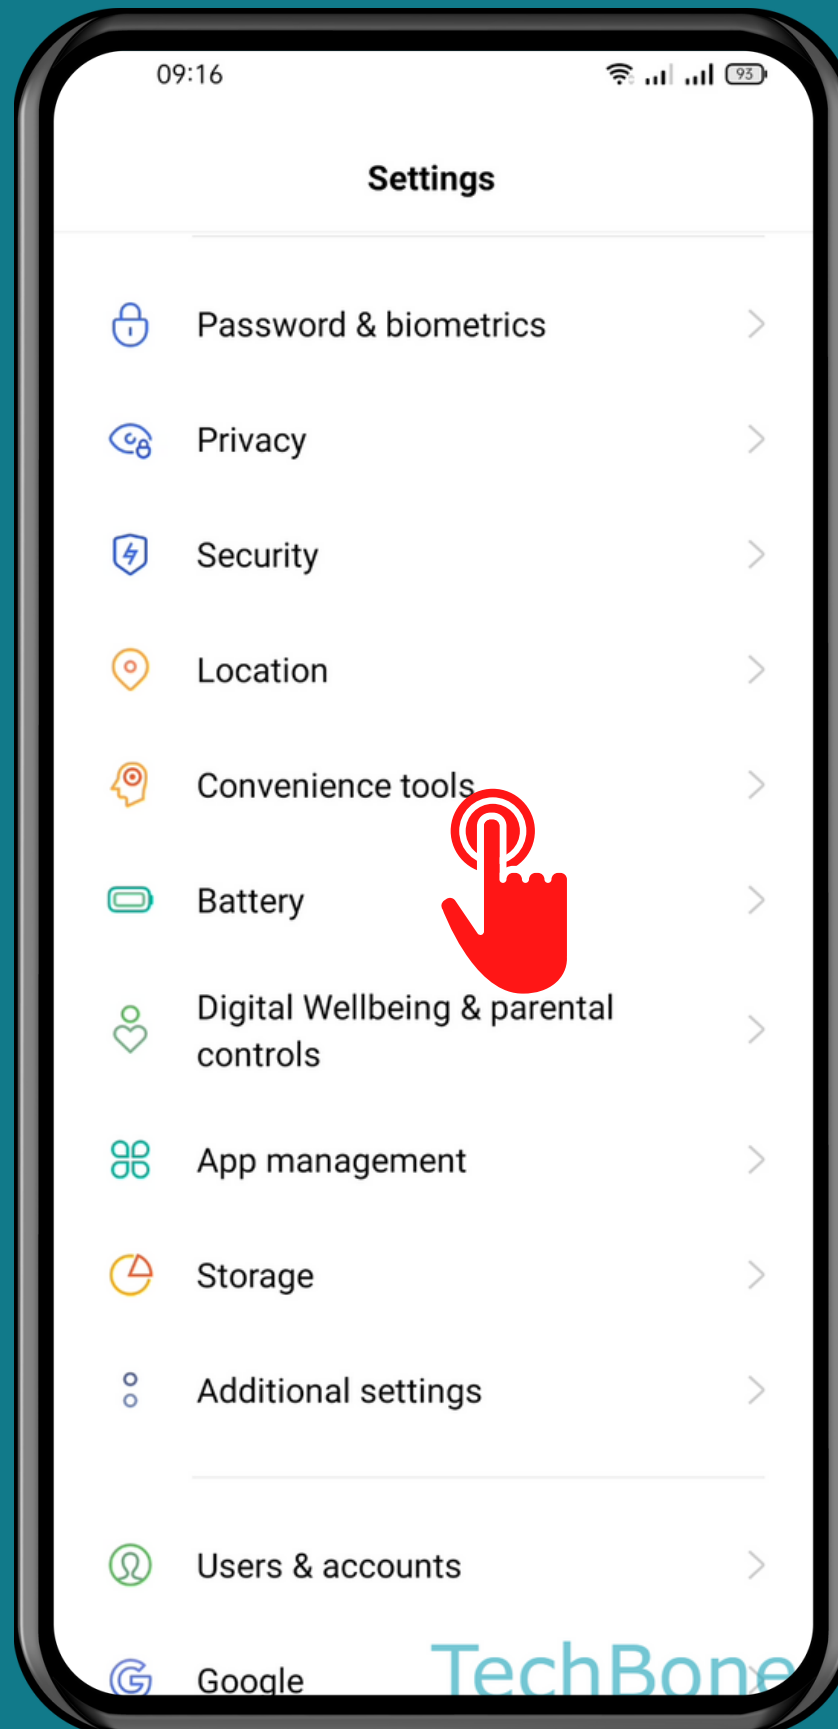

REALME

Android 11 - realme UI 2

HOW TO TURN ON/OFF APP-SWITCH (GESTURE NAVIGATION)

Tap on
Settings

Tap on Convenience tools

Tap on Navigation

TechBone

Turn On/Off Switch to previous app