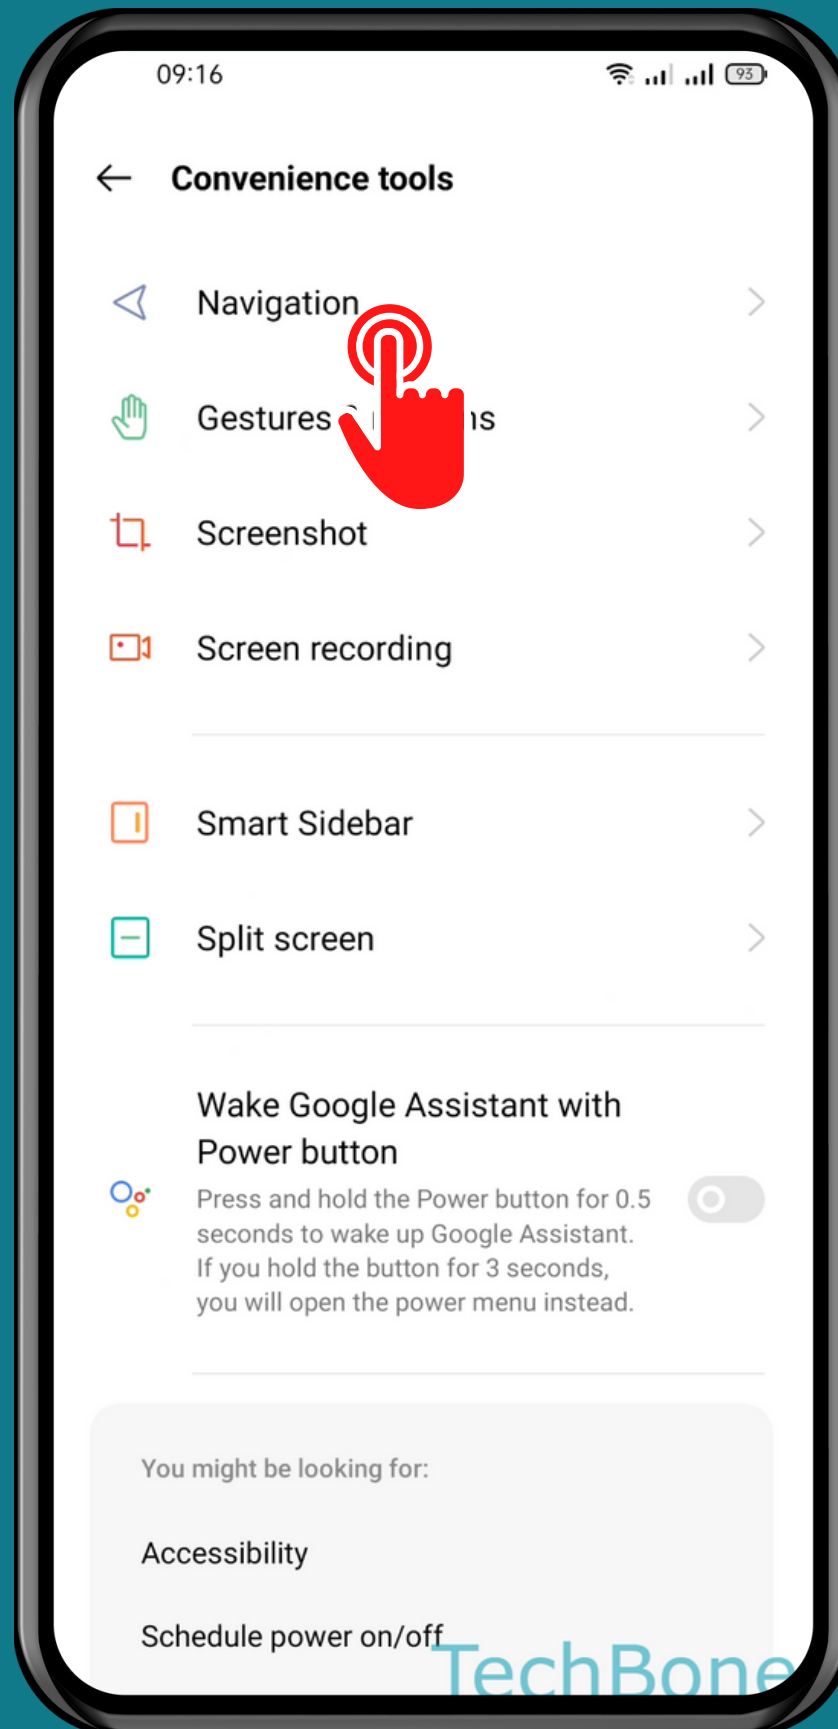

REALME

Android 11 - realme UI 2

HOW TO TURN ON/OFF APP-SWITCH (GESTURE NAVIGATION)

Tap on
Settings

Tap on Convenience tools

Tap on Navigation

TechBone

Turn On/Off Switch to previous app