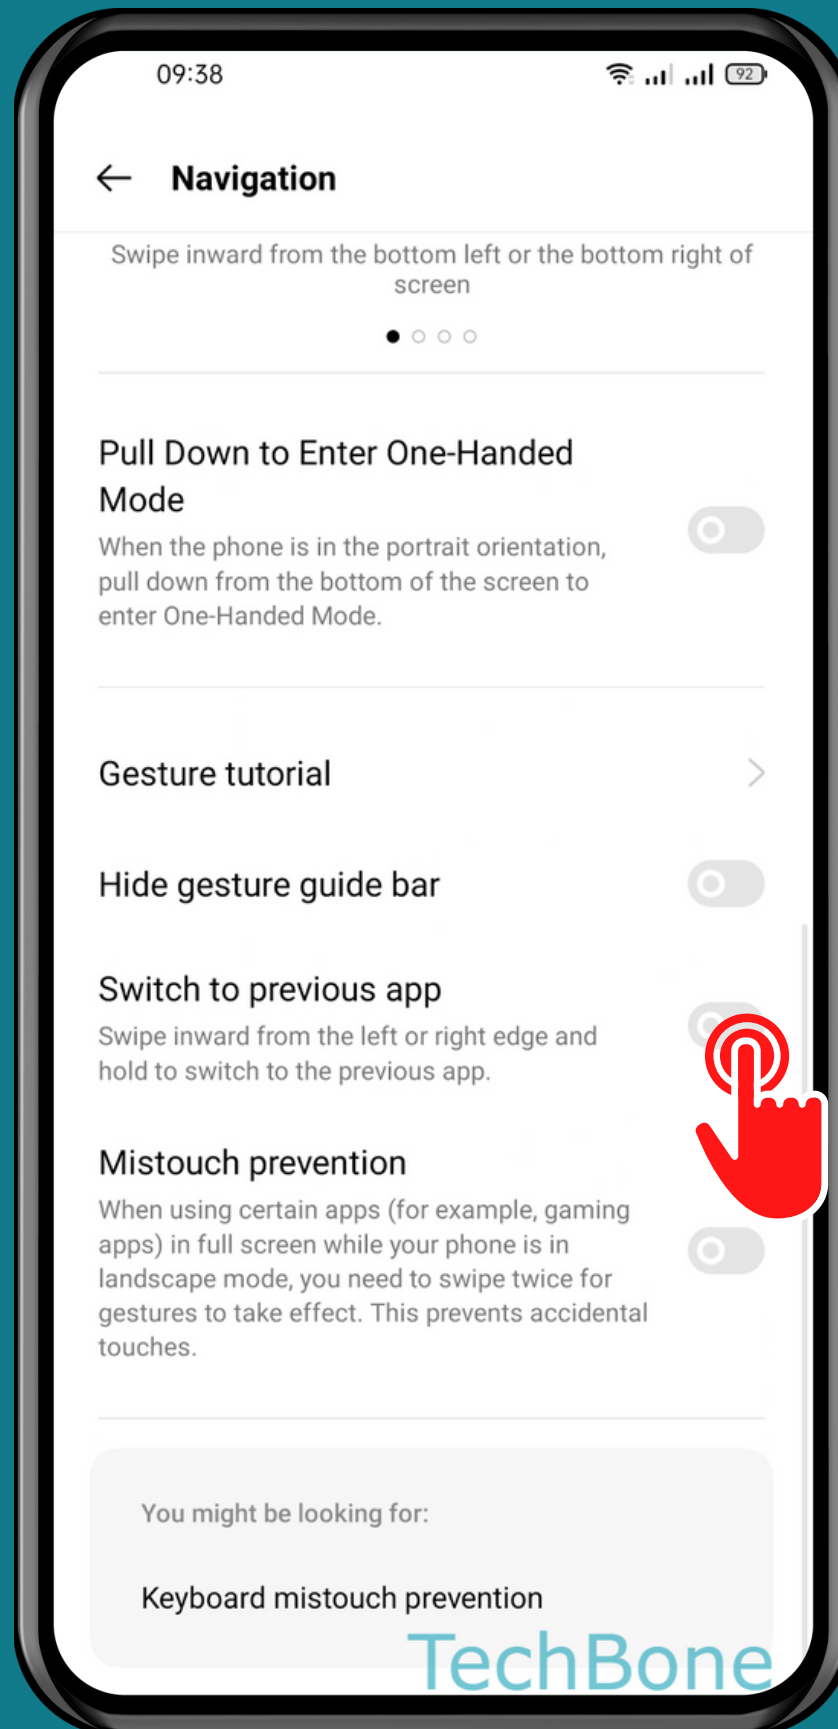

REALME

Android 11 - realme UI 2

HOW TO TURN ON/OFF APP-SWITCH (GESTURE NAVIGATION)

Tap on
Settings

Tap on Convenience tools

Tap on Navigation

TechBone

Turn On/Off Switch to previous app