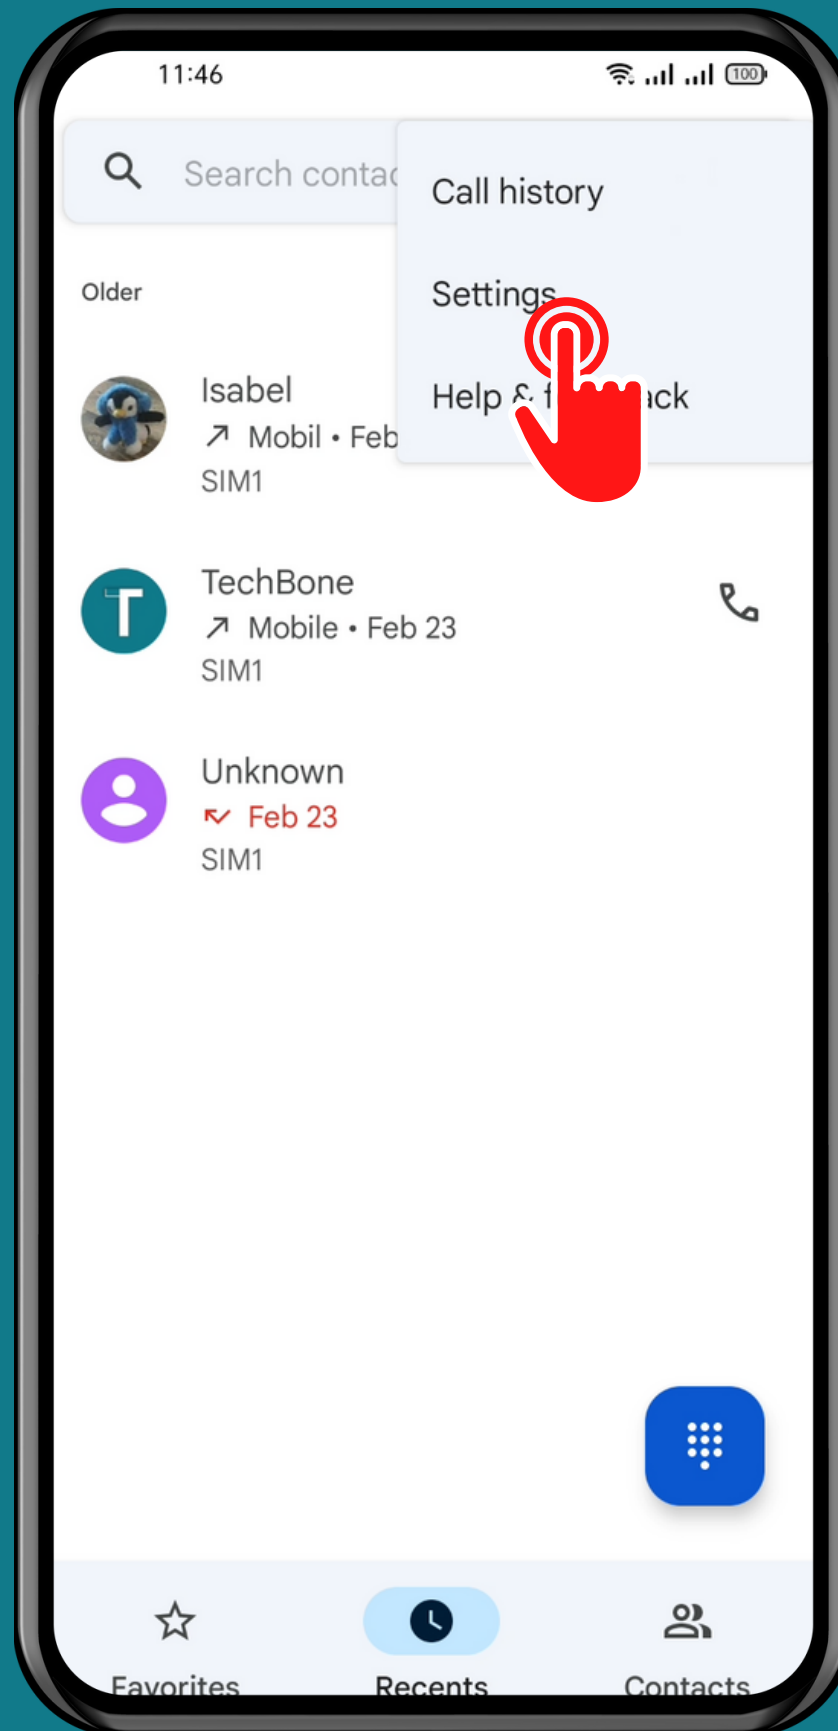

Tap on Settings