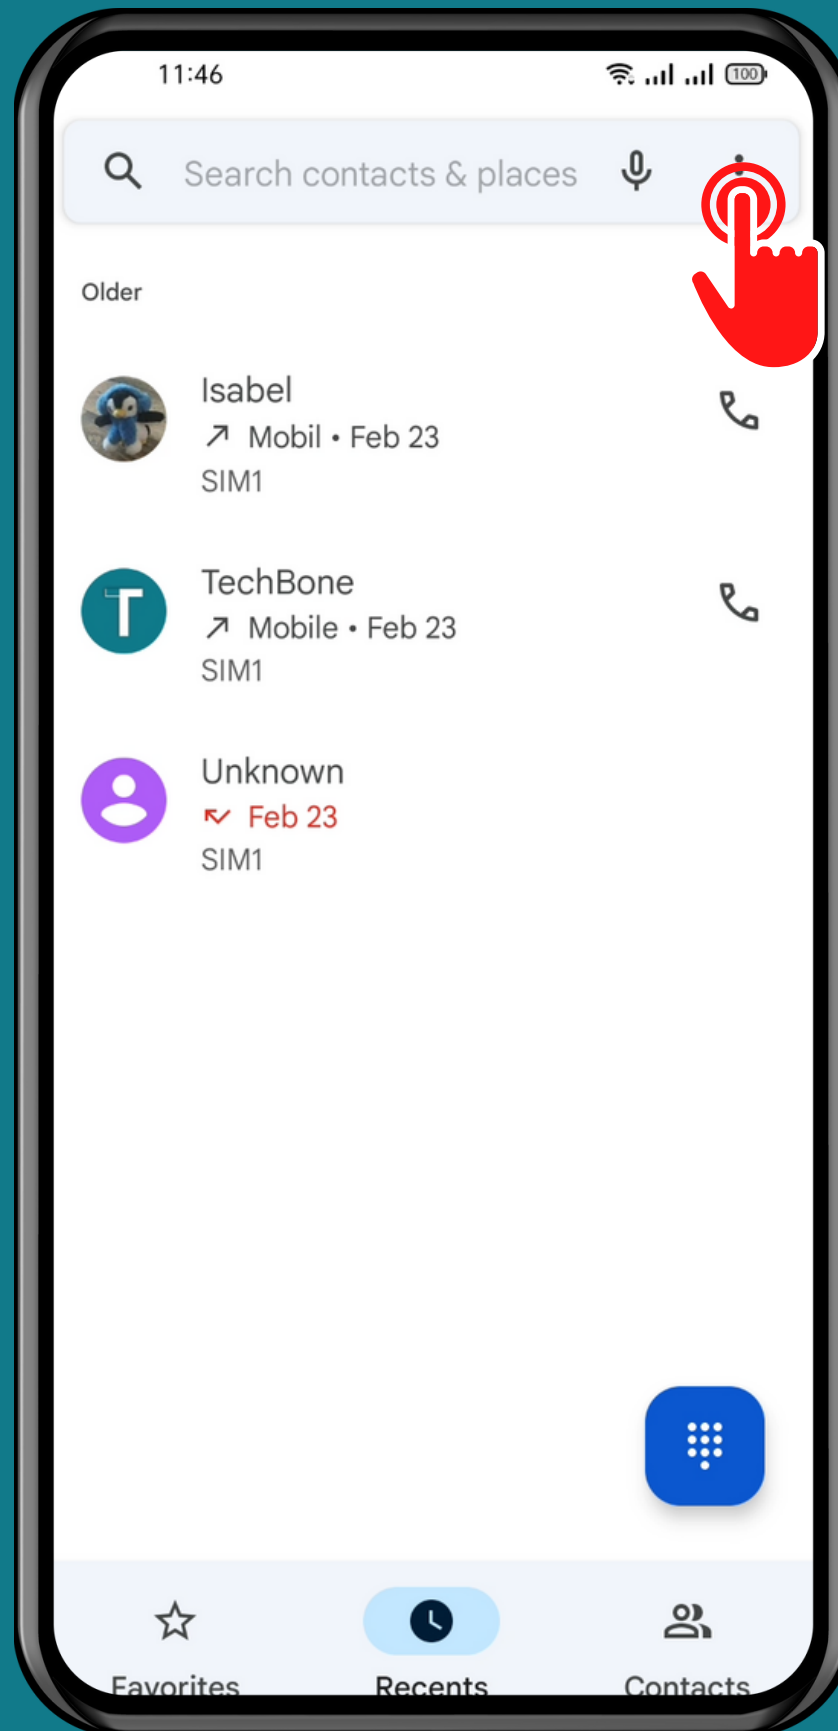

REALME

Phone - Android 11 - realme UI 2

# Tap on Phone