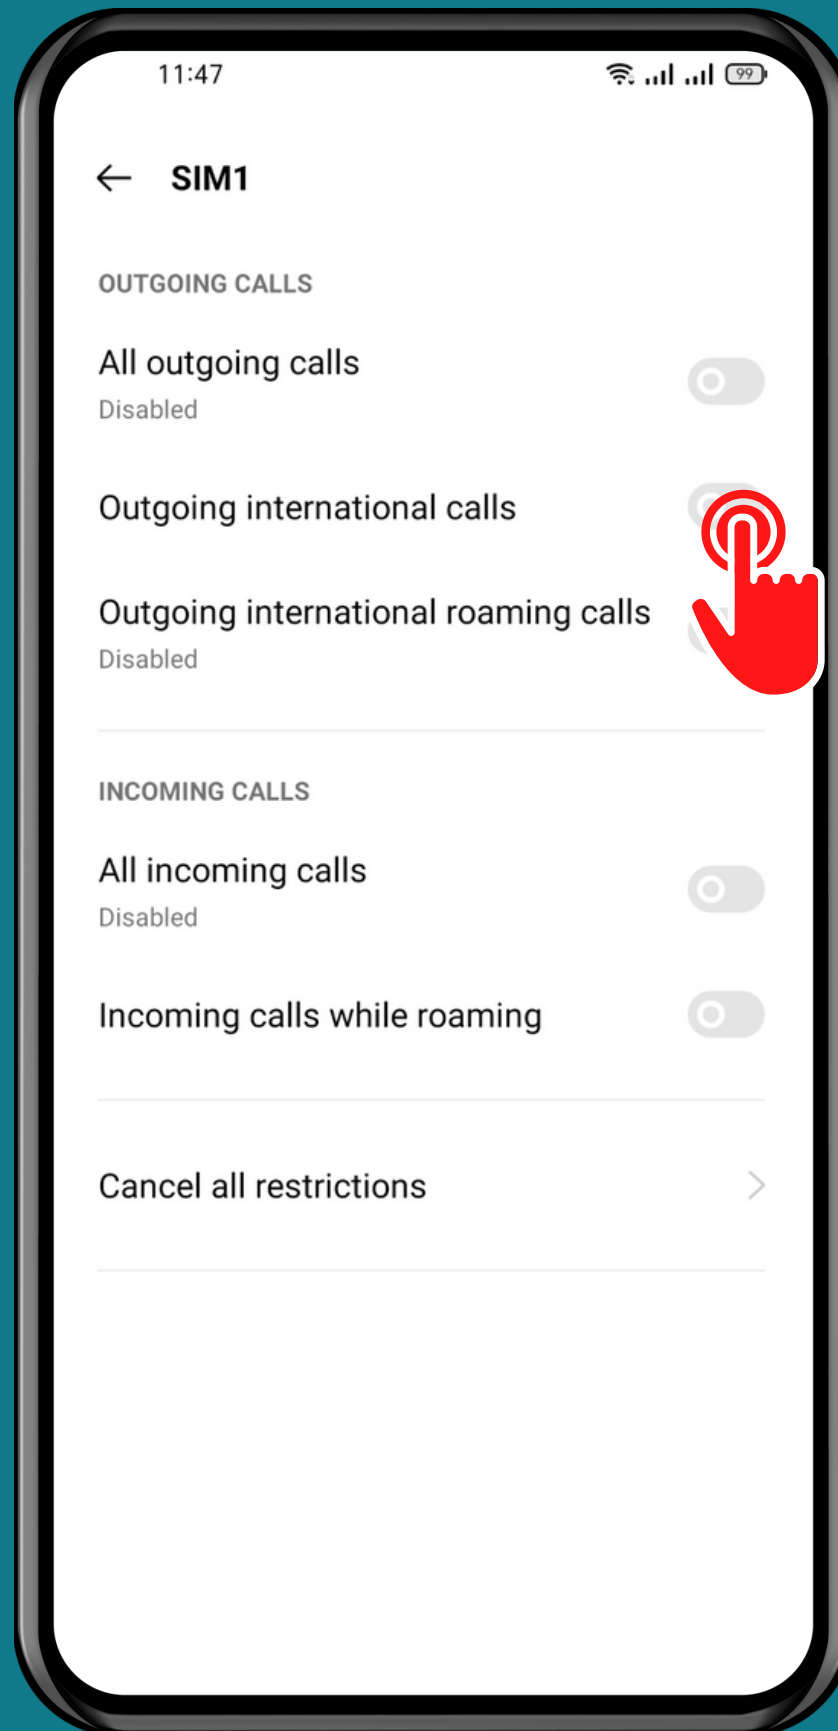

REALME

Phone - Android 11 - realme UI 2

HOW TO TURN ON/OFF CALL BARRING

Tap on Phone

Open the Menu

Tap on Settings

Tap on Calling accounts

Tap on Carrier call settings

Tap on
Call barring

Choose a
SIM card (Dual SIM)

Turn On/Off an Option

Done!