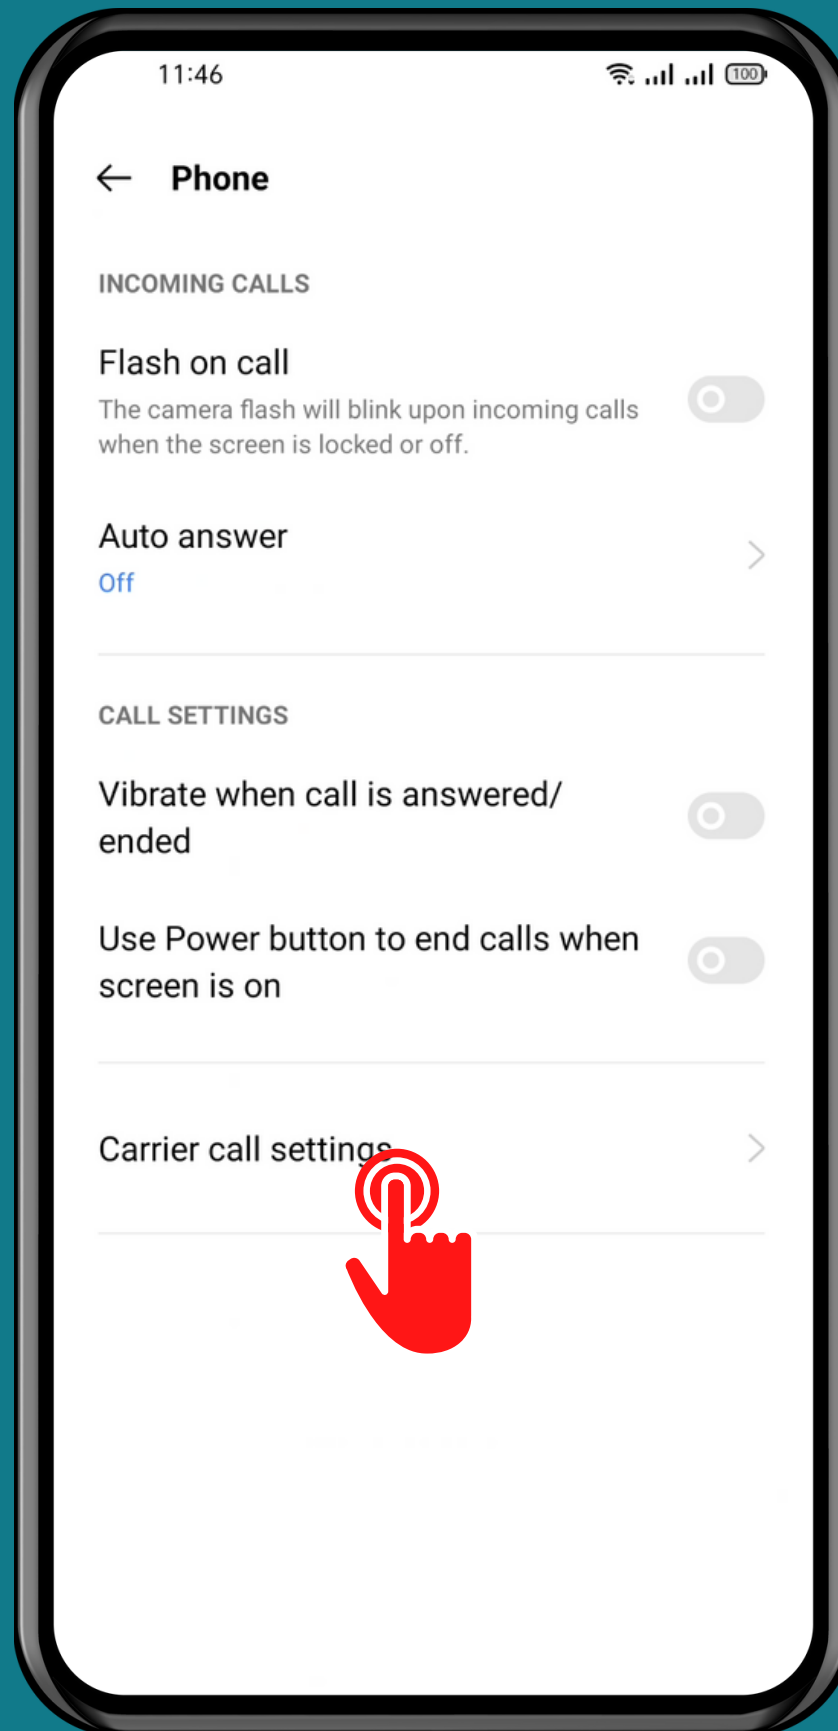

REALME

Phone - Android 11 - realme UI 2

HOW TO TURN ON/OFF CALL BARRING

Tap on Phone

Open the Menu

Tap on Settings

Tap on Calling accounts

Tap on Carrier call settings

Tap on
Call barring

Choose a
SIM card (Dual SIM)

Turn On/Off an Option

Done!