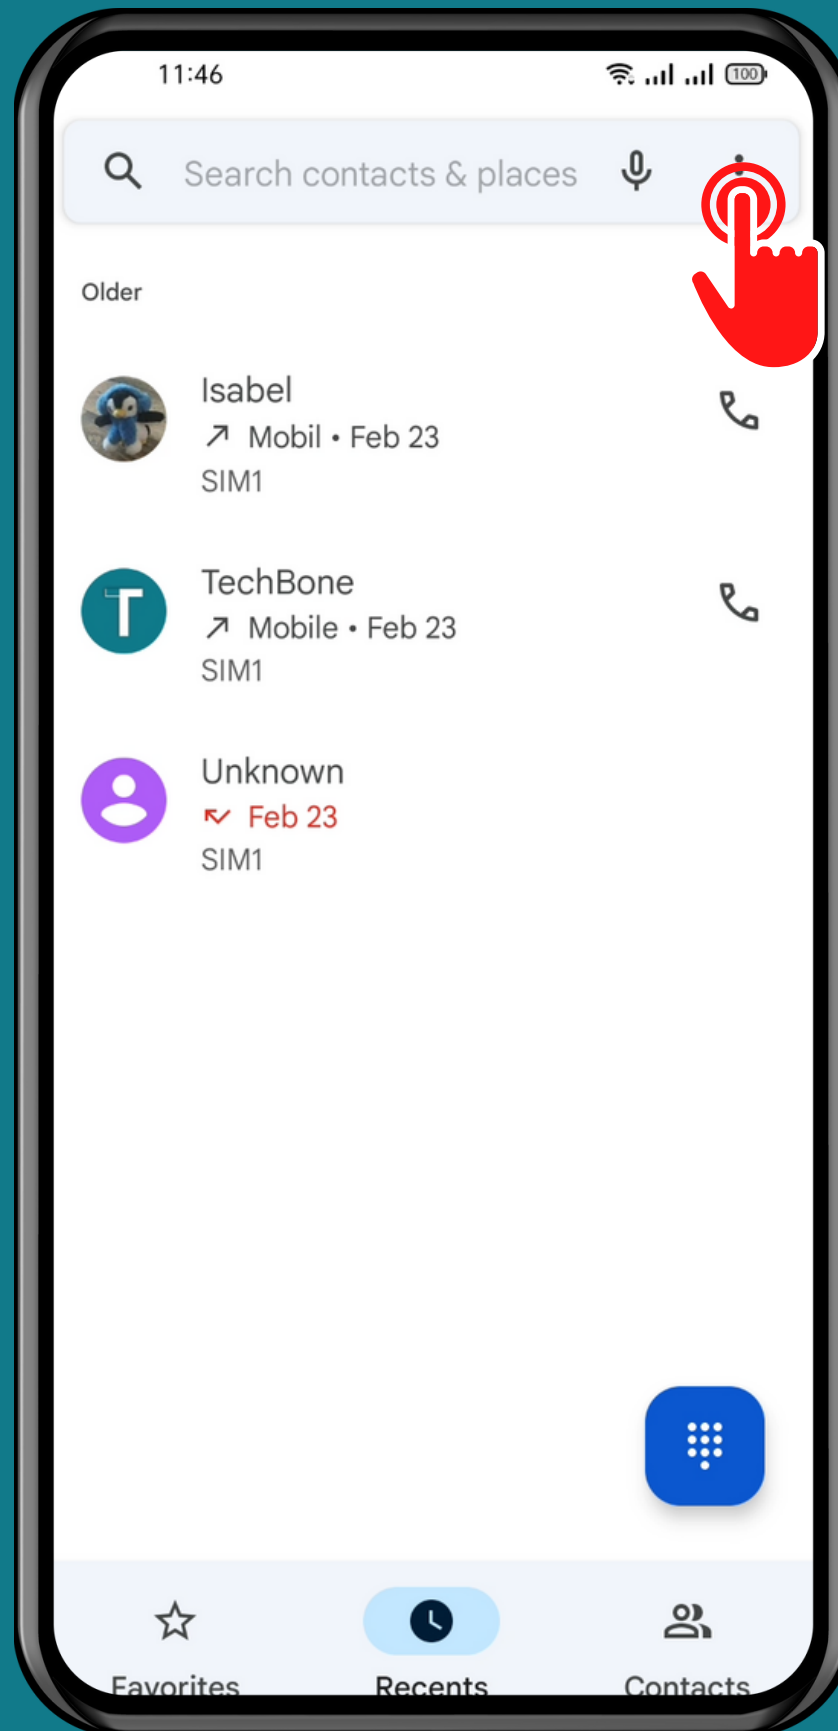

REALME

Phone - Android 11 - realme UI 2

HOW TO TURN ON/OFF CALL BARRING

Tap on Phone

Open the Menu

Tap on Settings

Tap on Calling accounts

Tap on Carrier call settings

Tap on
Call barring

Choose a
SIM card (Dual SIM)

Turn On/Off an Option

Done!