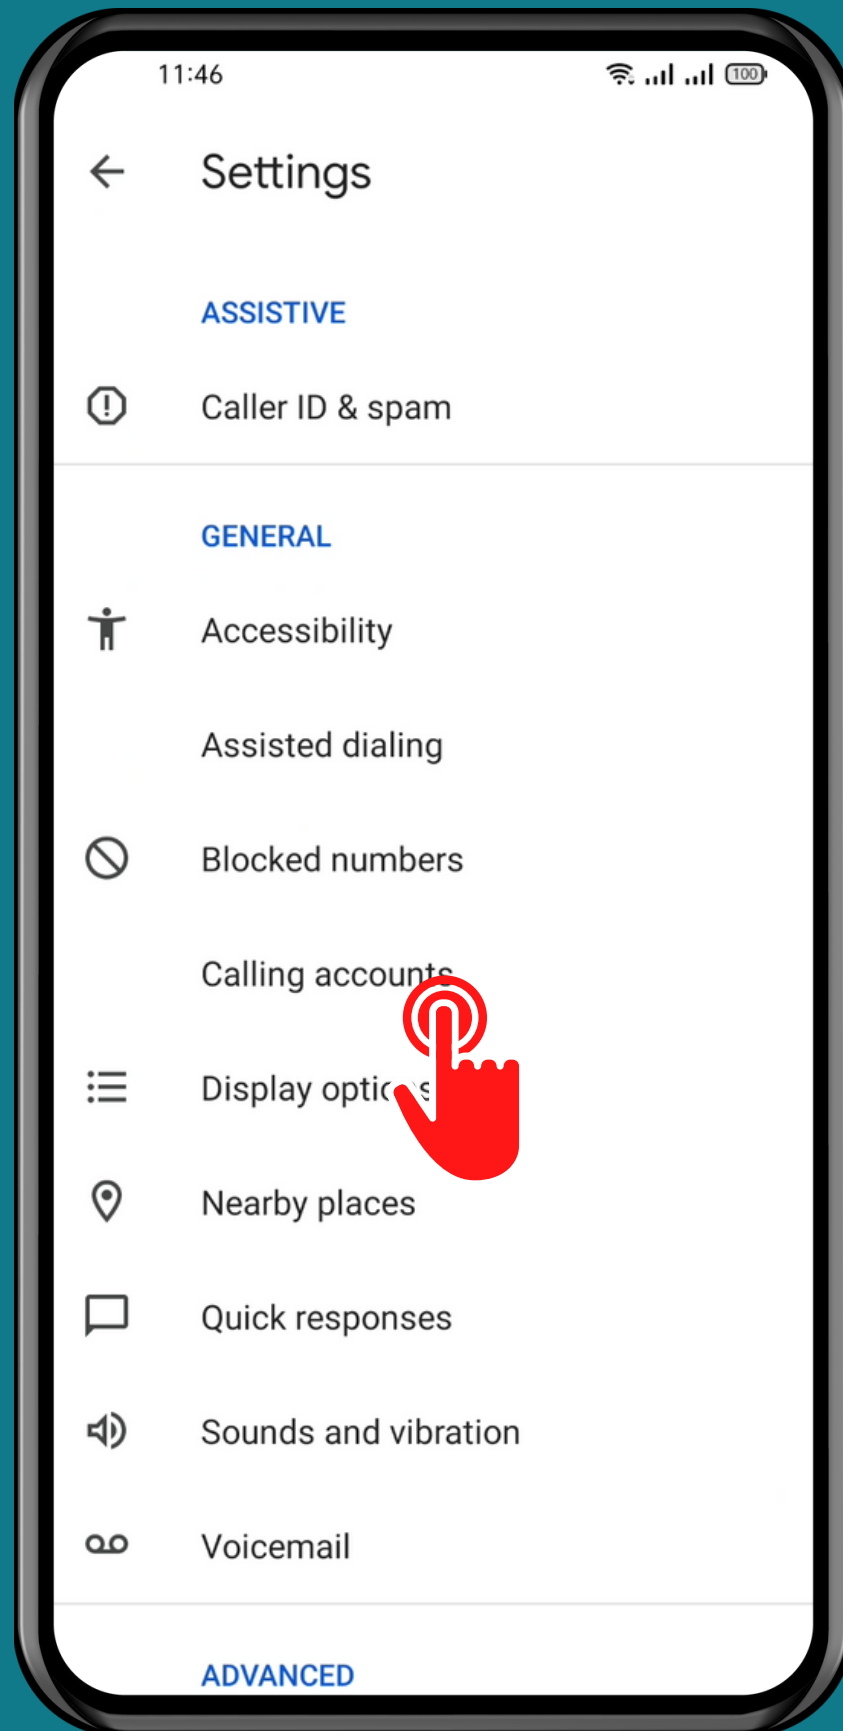

REALME

Phone - Android 11 - realme UI 2

HOW TO TURN ON/OFF CALL BARRING

Tap on Phone

Open the Menu

Tap on Settings

Tap on Calling accounts

Tap on Carrier call settings

Tap on
Call barring

Choose a
SIM card (Dual SIM)

Turn On/Off an Option

Done!