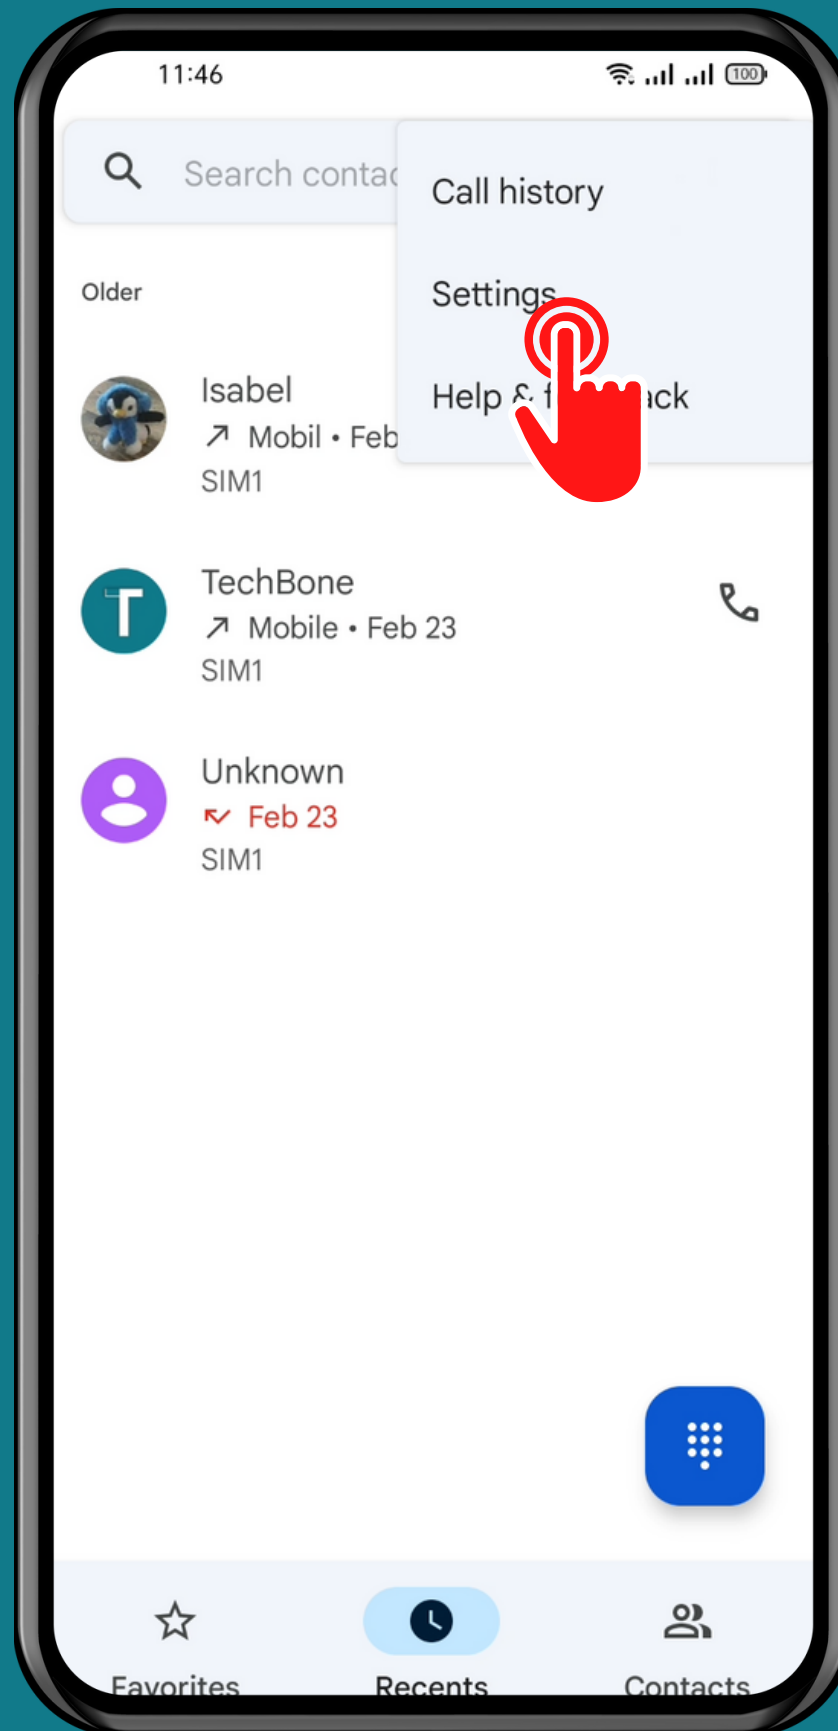

REALME

Phone - Android 11 - realme UI 2

HOW TO TURN ON/OFF CALL BARRING

Tap on Phone

Open the Menu

Tap on Settings

Tap on Calling accounts

Tap on Carrier call settings

Tap on
Call barring

Choose a
SIM card (Dual SIM)

Turn On/Off an Option

Done!