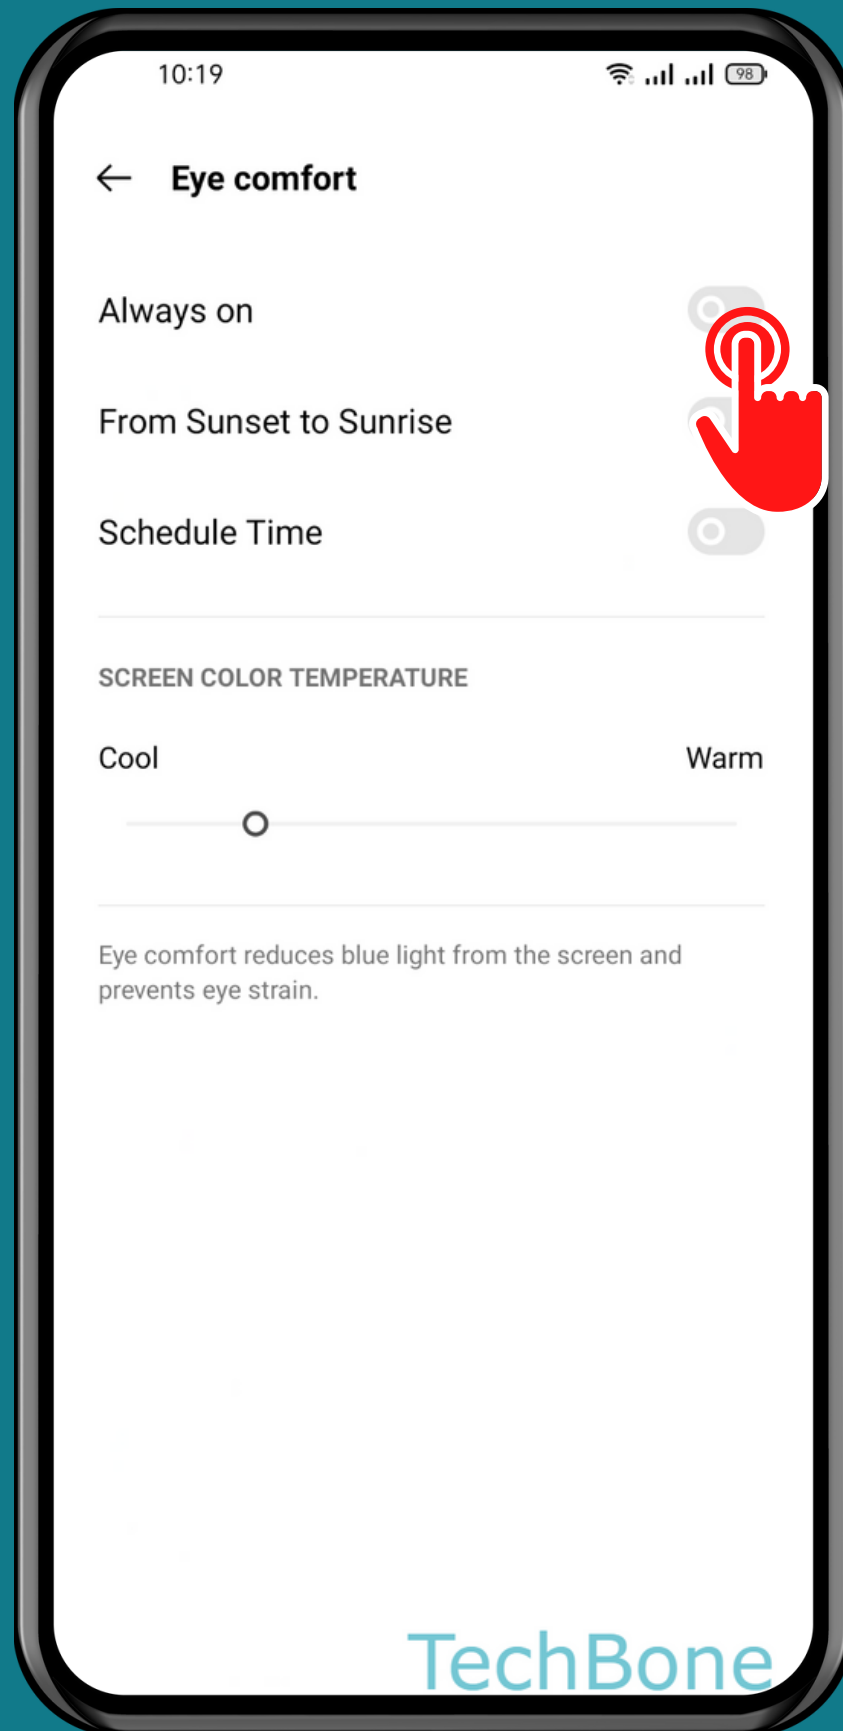

REALME

Android 11 - realme UI 2

HOW TO TURN ON/OFF EYE COMFORT

Tap on
Settings

Tap on
Display & brightness

Tap on
Eye comfort

Turn On/Off

Always on

Set the Screen color temperature

Done!