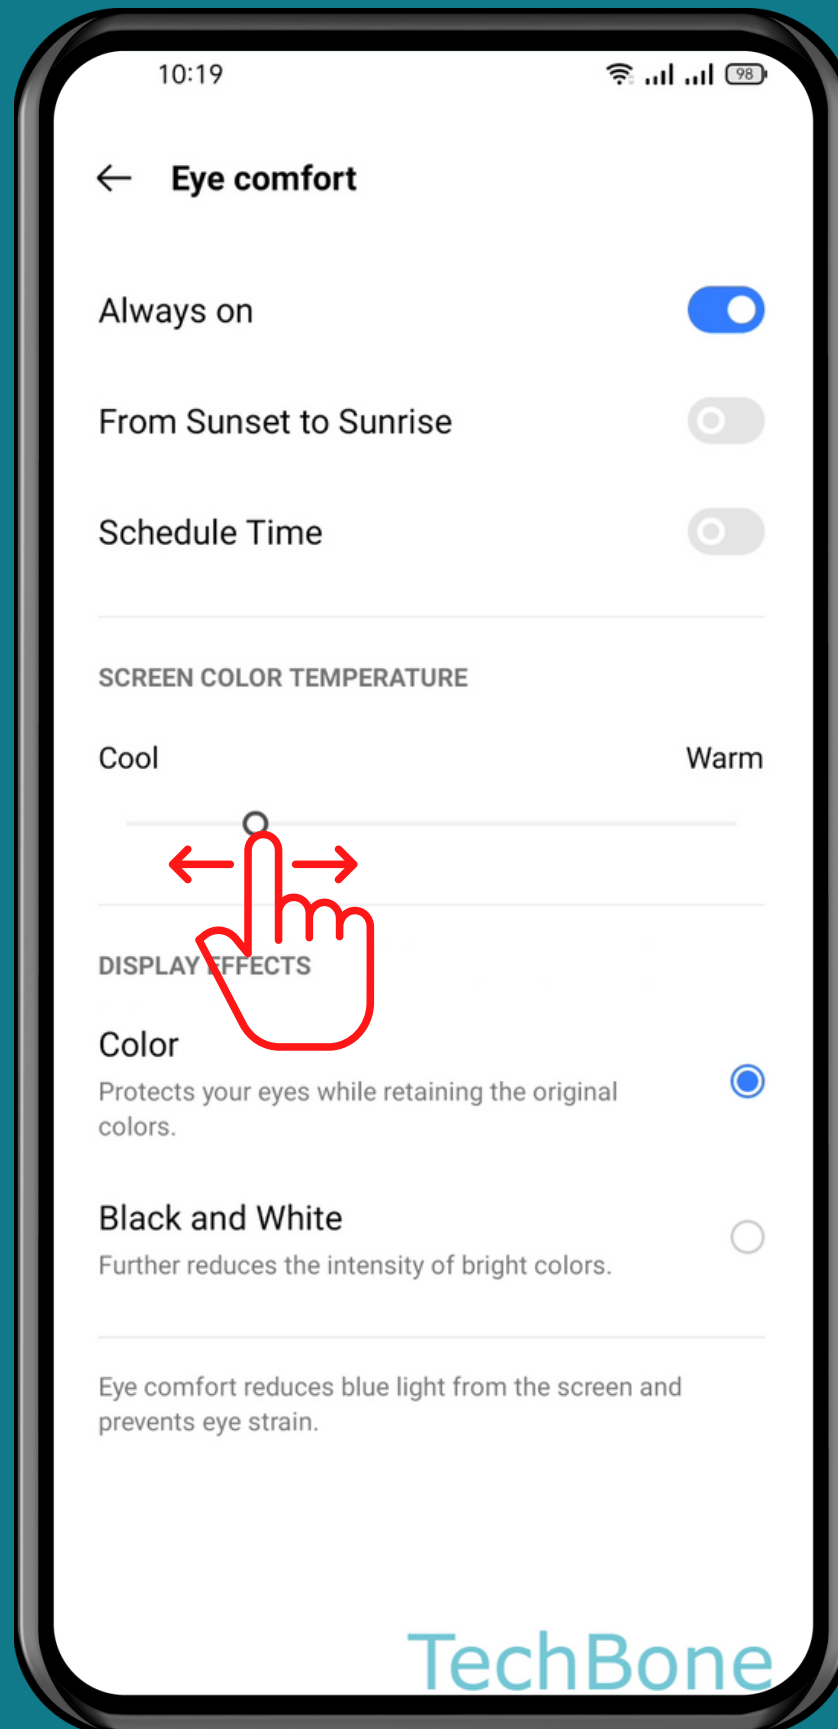

REALME

Android 11 - realme UI 2

HOW TO TURN ON/OFF EYE COMFORT

Tap on
Settings

Tap on
Display & brightness

Tap on
Eye comfort

Turn On/Off

Always on

Set the Screen color temperature

Done!