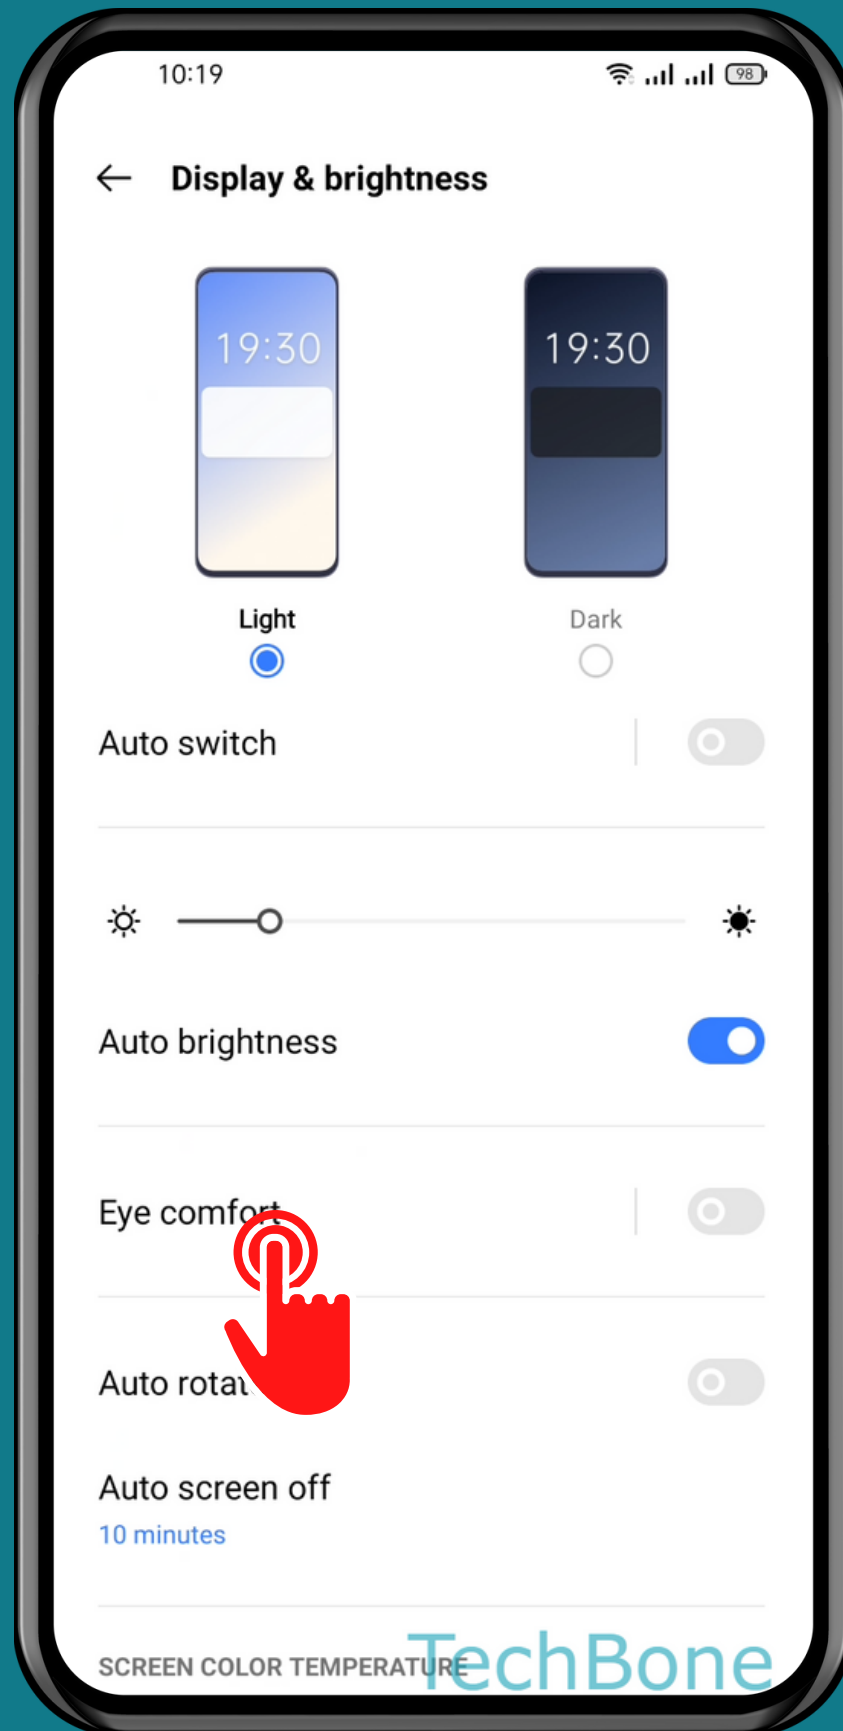

REALME

Android 11 - realme UI 2

HOW TO TURN ON/OFF EYE COMFORT

Tap on
Settings

Tap on
Display & brightness

Tap on
Eye comfort

Turn On/Off

Always on

Set the Screen color temperature

Done!