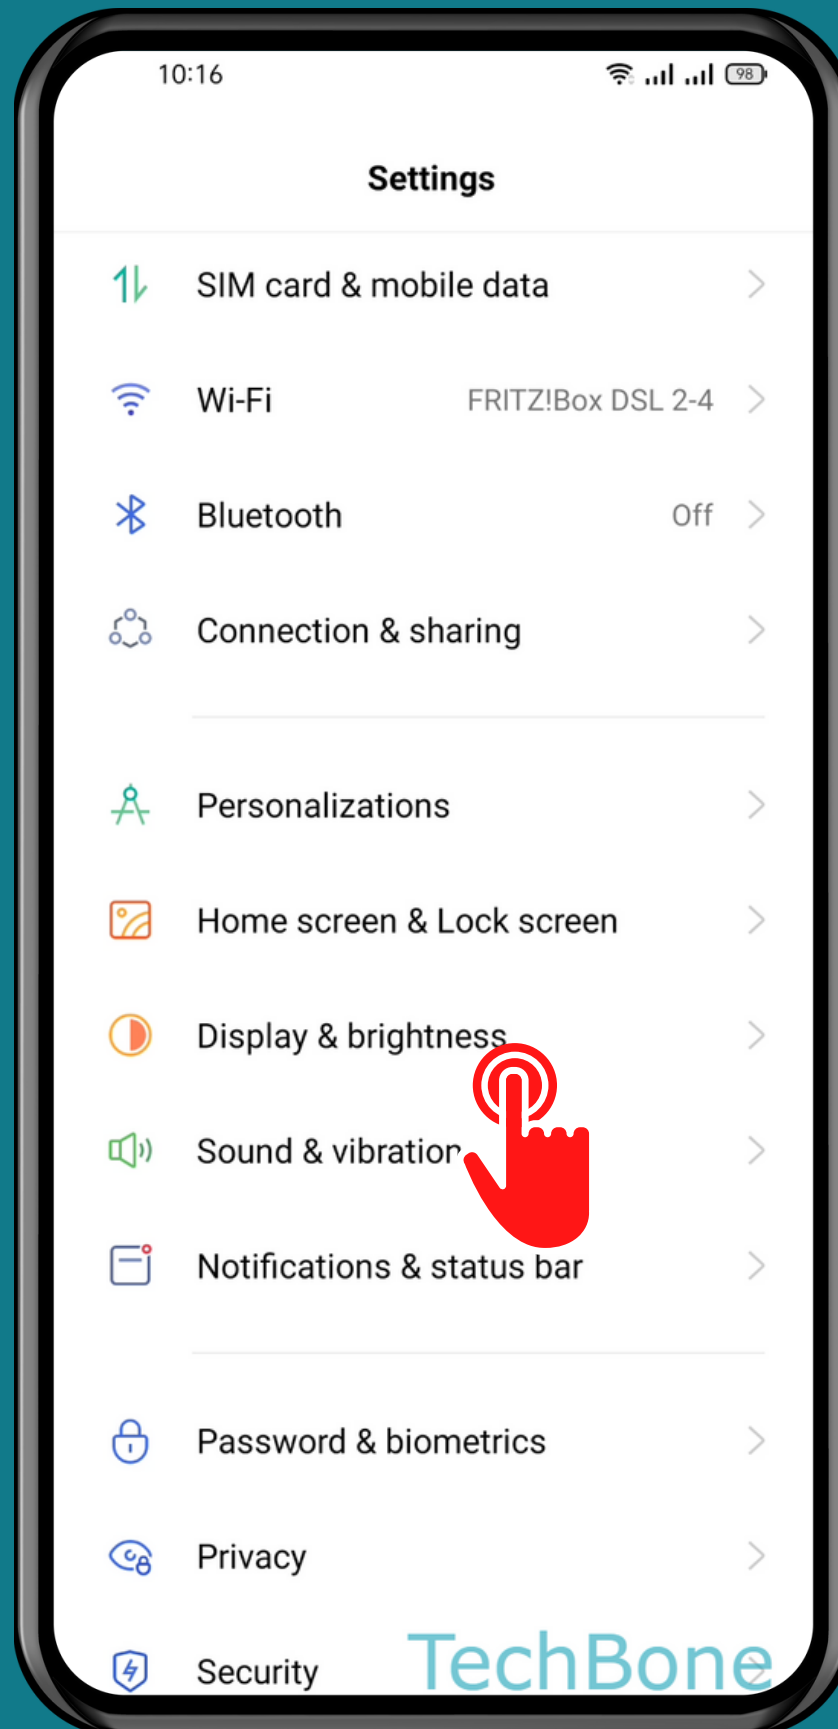

REALME

Android 11 - realme UI 2

HOW TO TURN ON/OFF EYE COMFORT

Tap on
Settings

Tap on
Display & brightness

Tap on
Eye comfort

Turn On/Off

Always on

Set the Screen color temperature

Done!