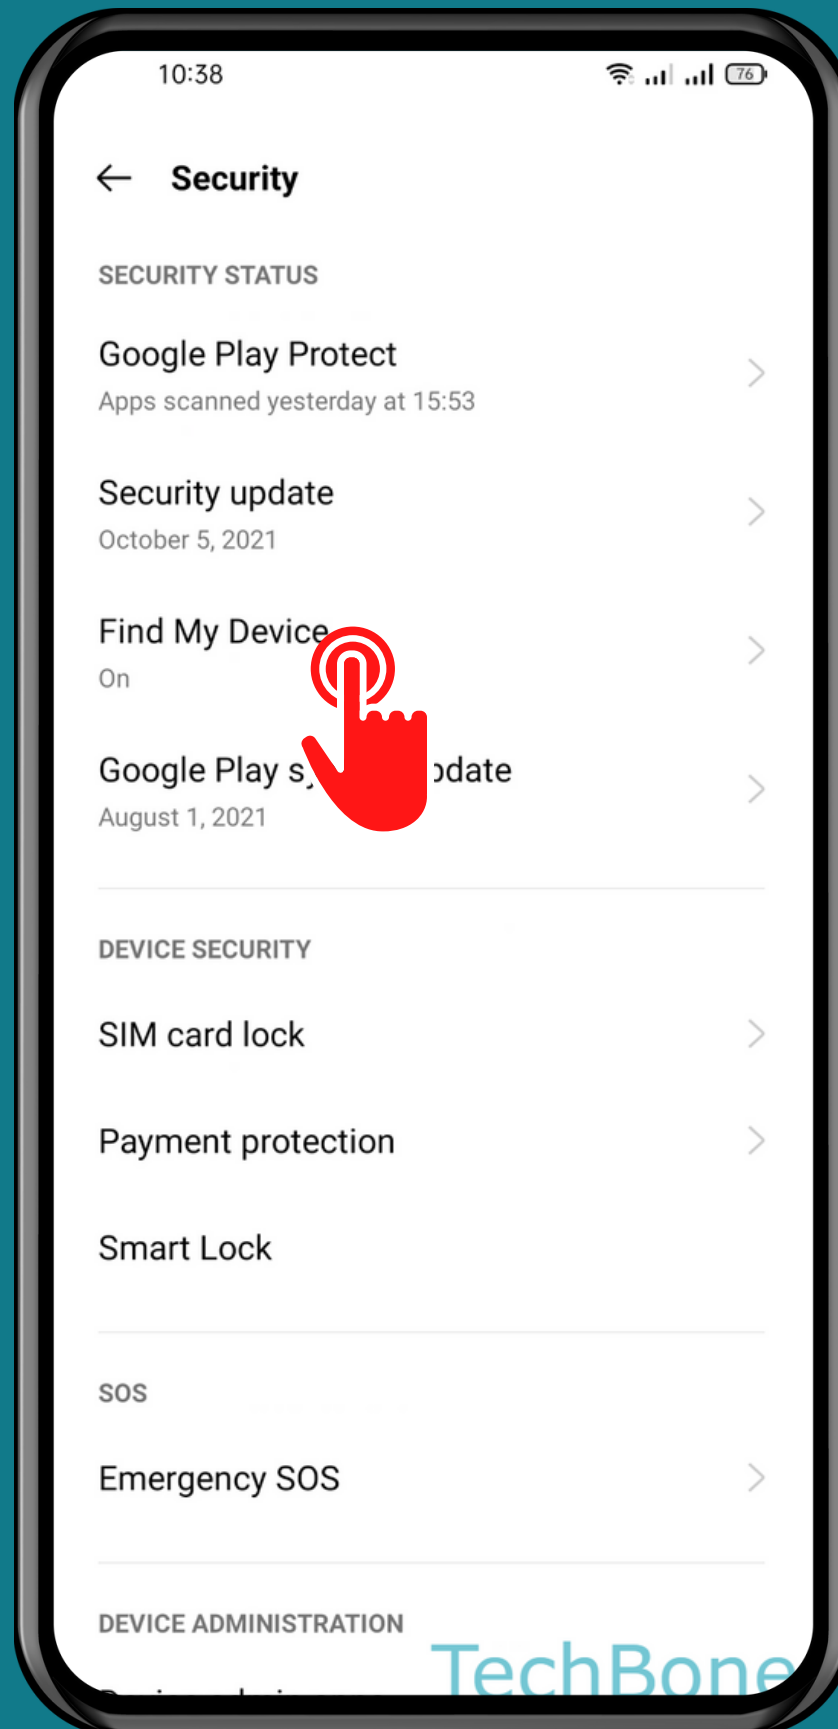

REALME

Android 11 - realme UI 2

# HOW TO TURN ON/OFF FIND MY DEVICE

Tap on  
Settings

# Tap on Security

Tap on  
Find My Device