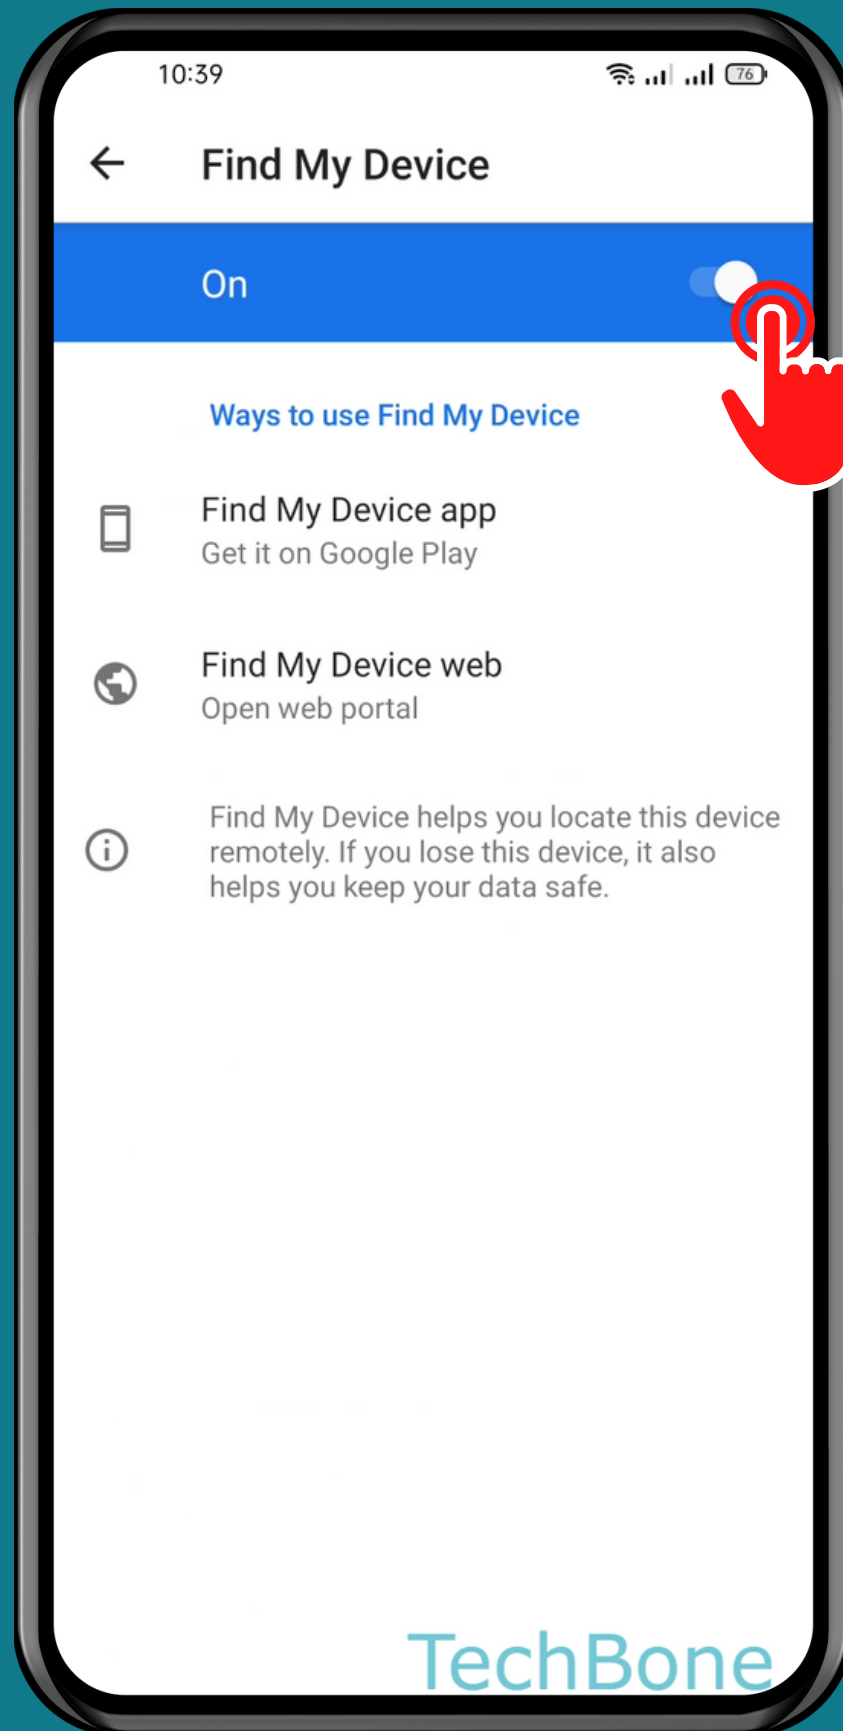

# HOW TO TURN ON/OFF FIND MY DEVICE

Tap on  
Settings

# Tap on Security

Tap on  
Find My Device