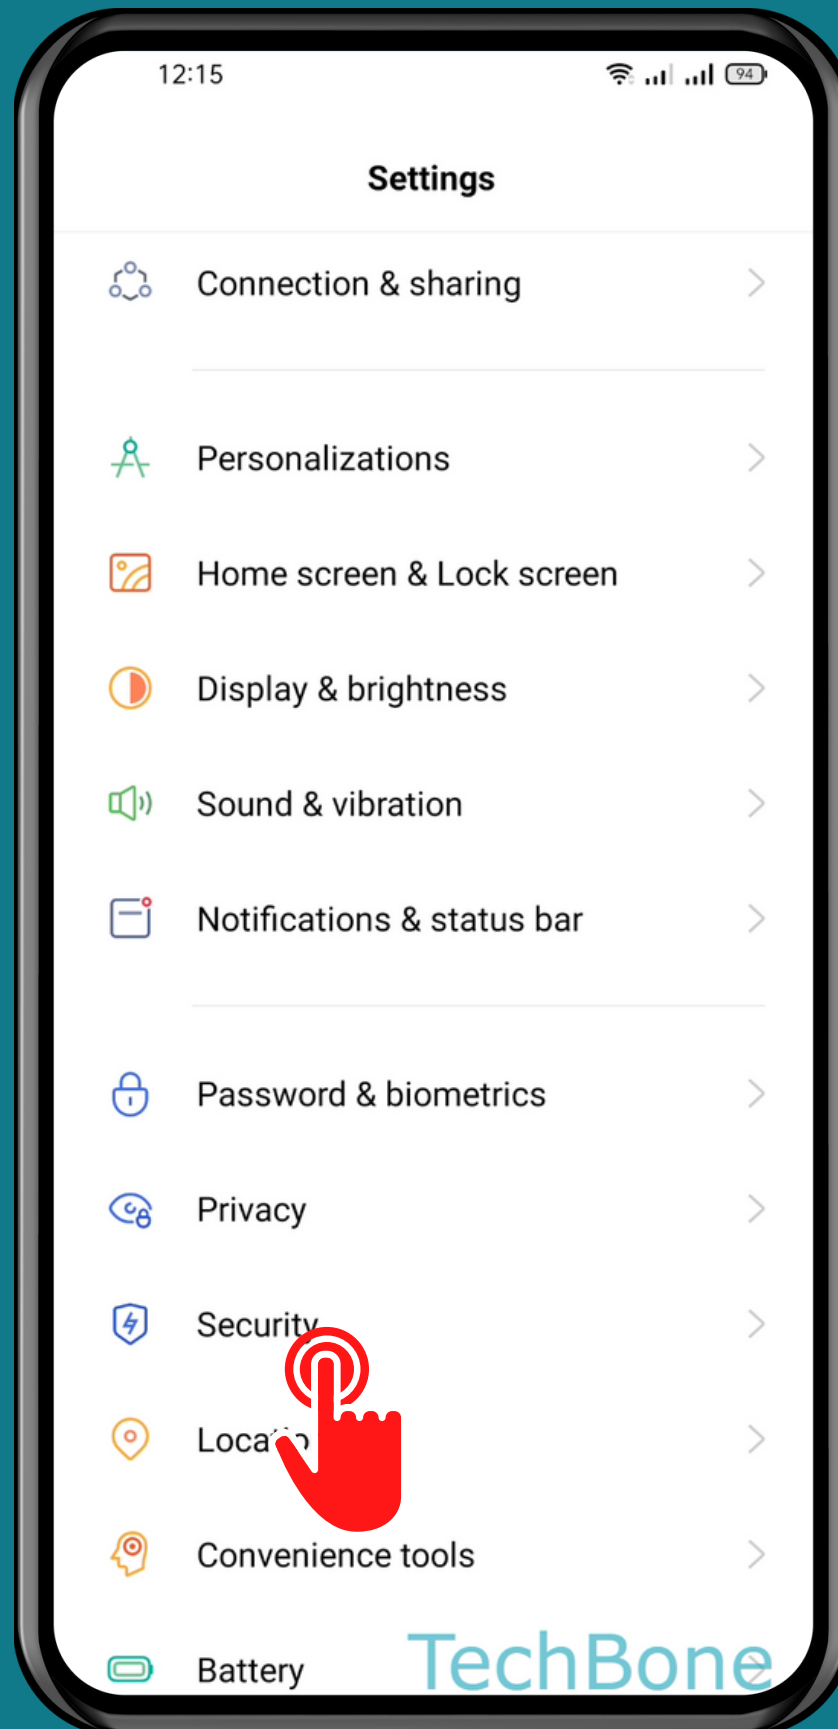

REALME

Android 11 - realme UI 2

# HOW TO TURN ON/OFF FIND MY DEVICE

Tap on  
Settings

# Tap on Security

Tap on  
Find My Device