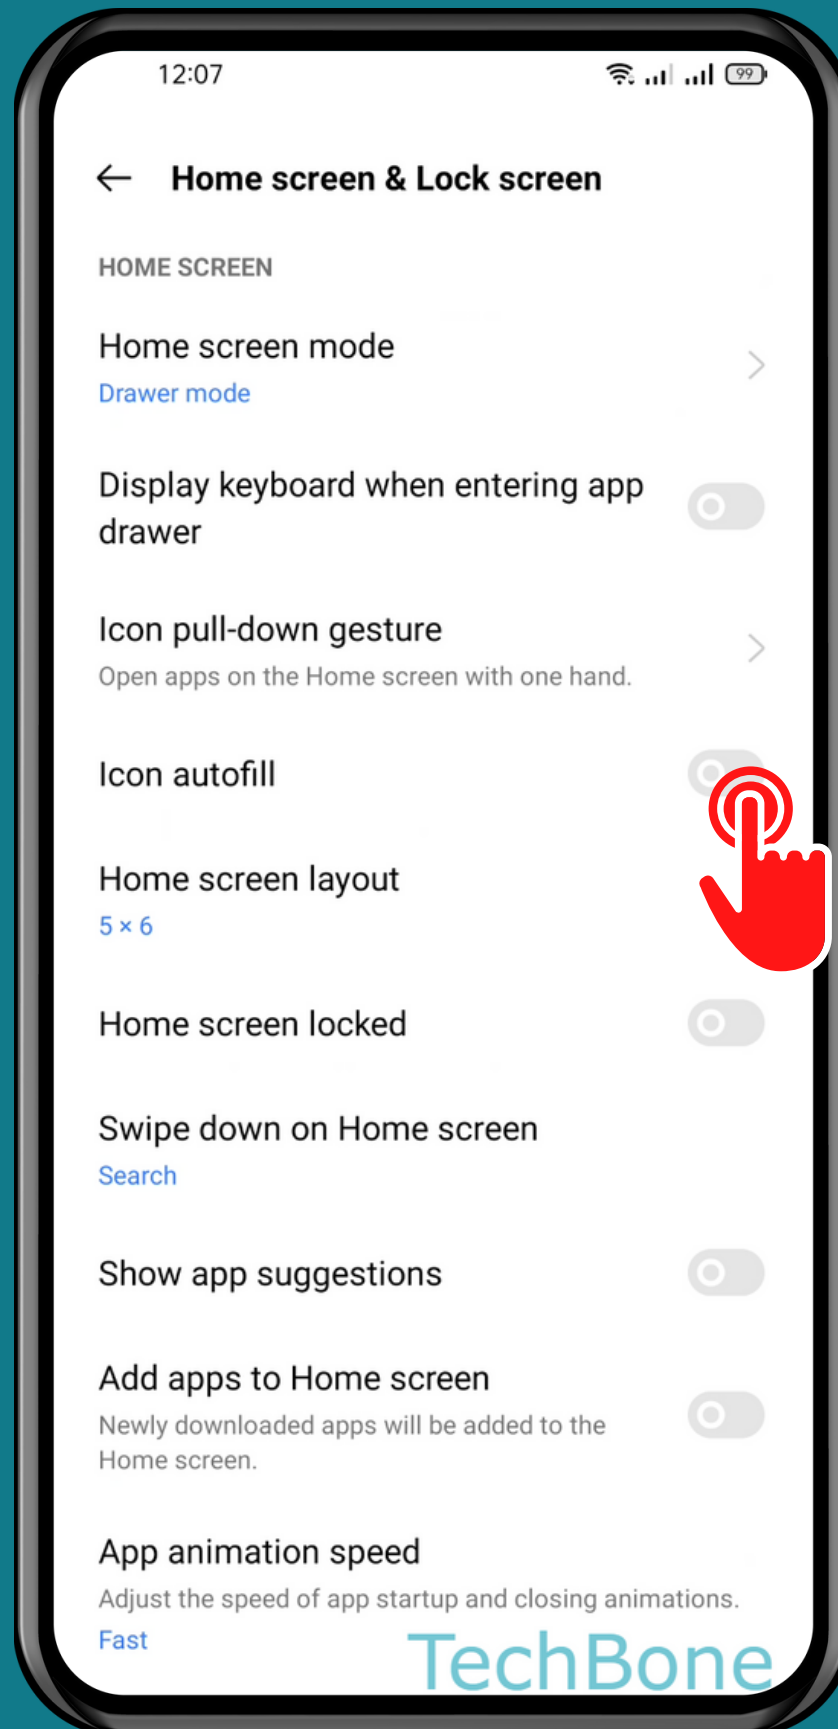

REALME

Android 11 - realme UI 2

HOW TO TURN ON/OFF ICON AUTOFILL

Tap on
Settings

Tap on Home screen & Lock screen

Turn On/Off Icon autofill

Done!