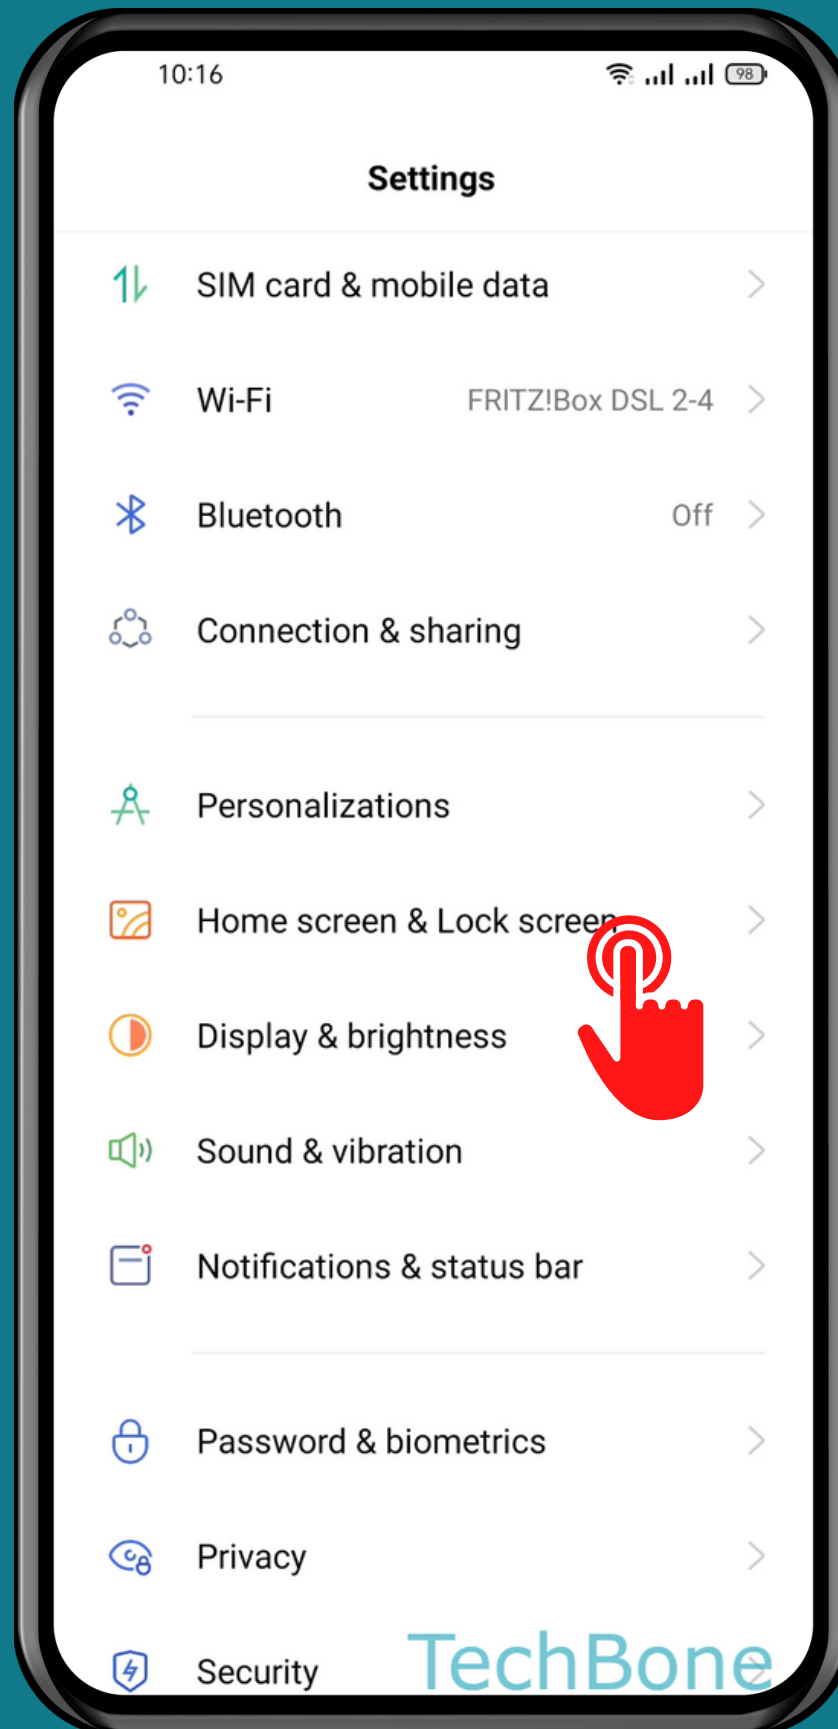

REALME

Android 11 - realme UI 2

HOW TO TURN ON/OFF ICON AUTOFILL

Tap on
Settings

Tap on Home screen & Lock screen

Turn On/Off Icon autofill

Done!