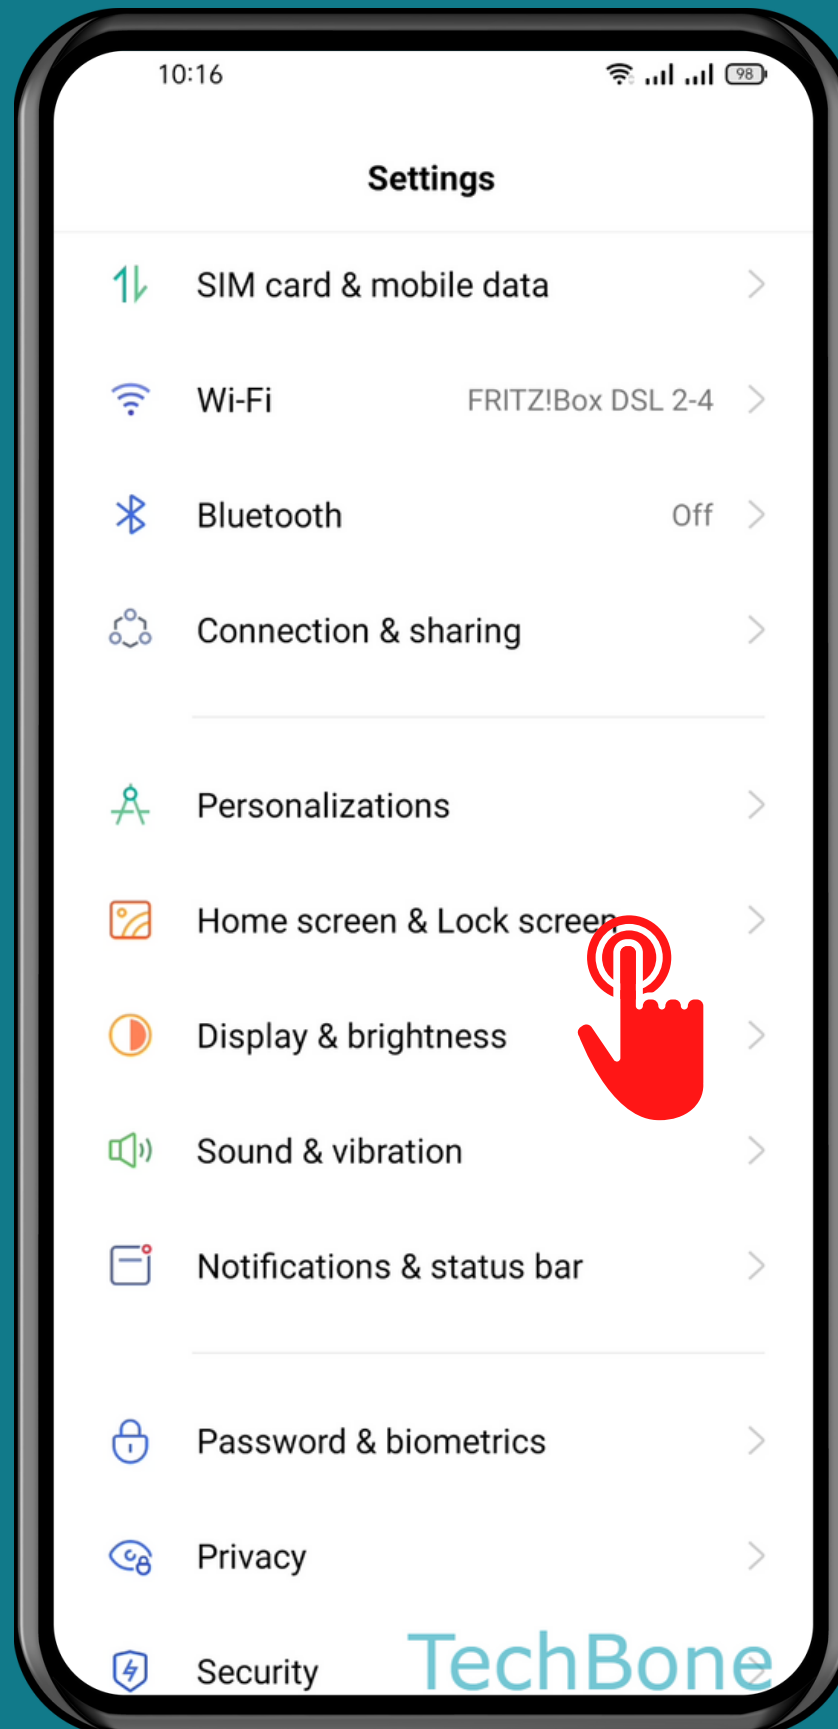

REALME

Android 11 - realme UI 2

HOW TO TURN ON/OFF ICON PULL-DOWN GESTURE

Tap on
Settings

Tap on Home screen & Lock screen

Tap on Icon pull-down gesture

Turn On/Off Icon pull-down gesture

Done!