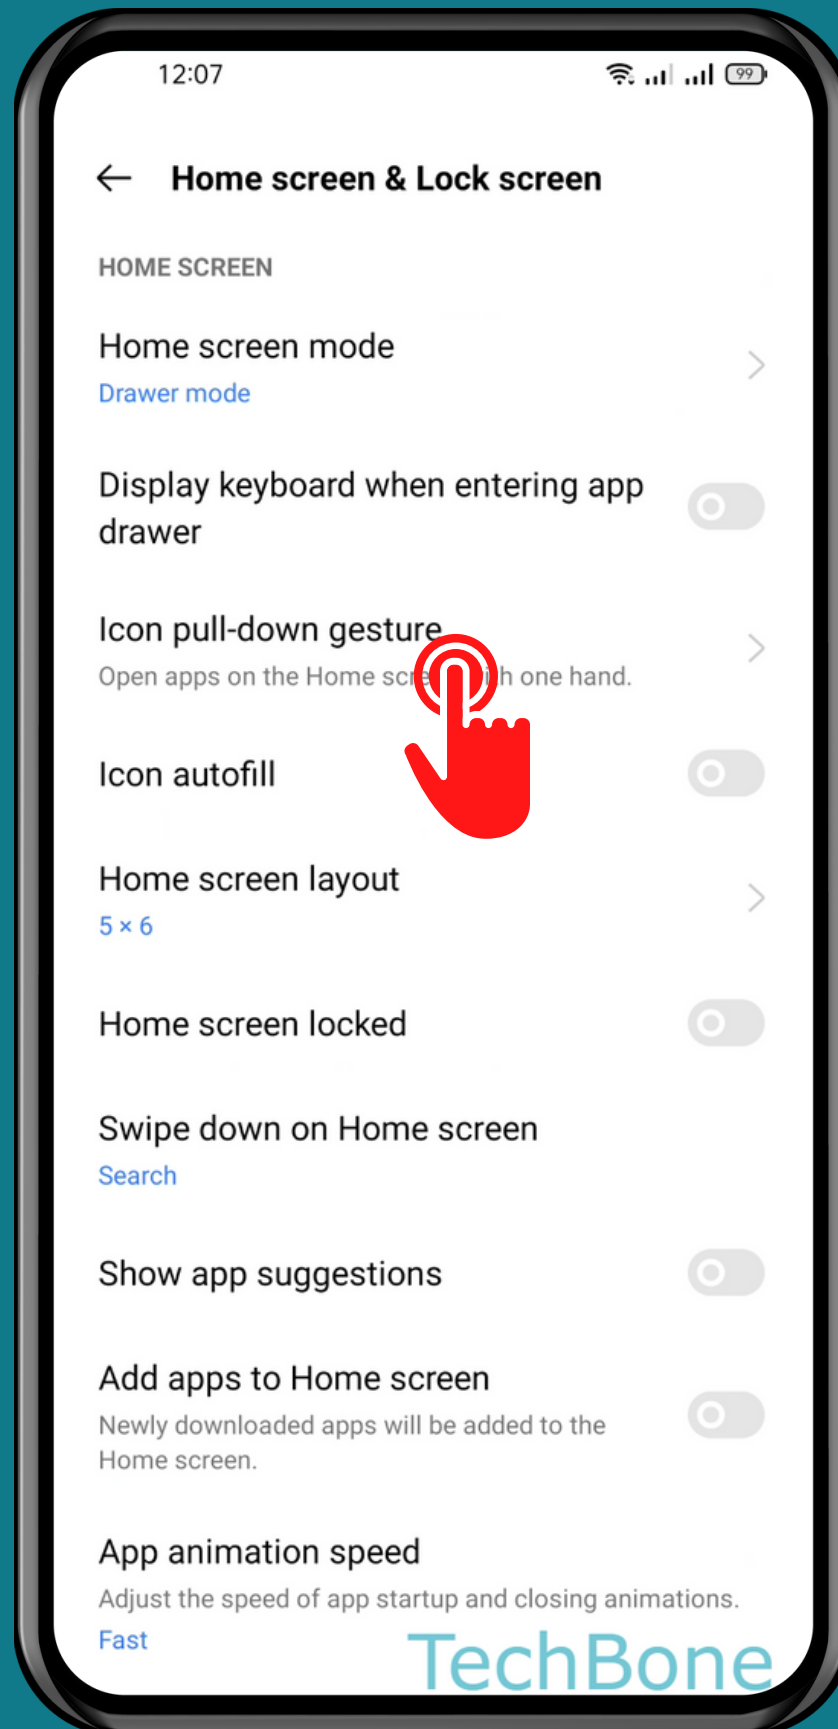

REALME

Android 11 - realme UI 2

HOW TO TURN ON/OFF ICON PULL-DOWN GESTURE

Tap on
Settings

Tap on Home screen & Lock screen

Tap on Icon pull-down gesture

Turn On/Off Icon pull-down gesture

Done!