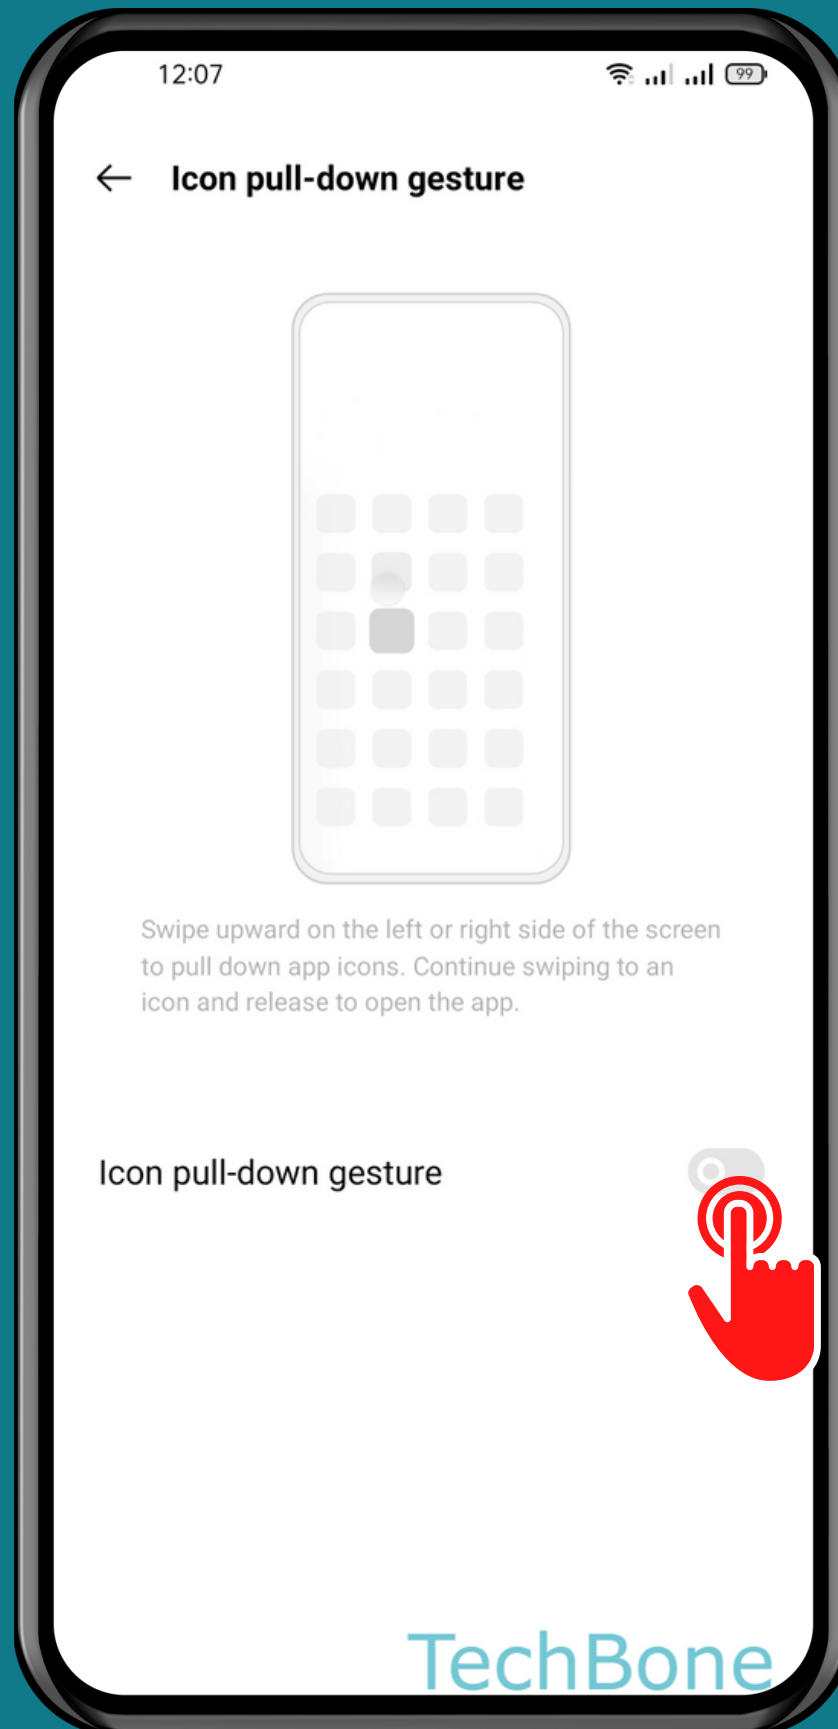

REALME

Android 11 - realme UI 2

HOW TO TURN ON/OFF ICON PULL-DOWN GESTURE

Tap on
Settings

Tap on Home screen & Lock screen

Tap on Icon pull-down gesture

Turn On/Off Icon pull-down gesture

Done!