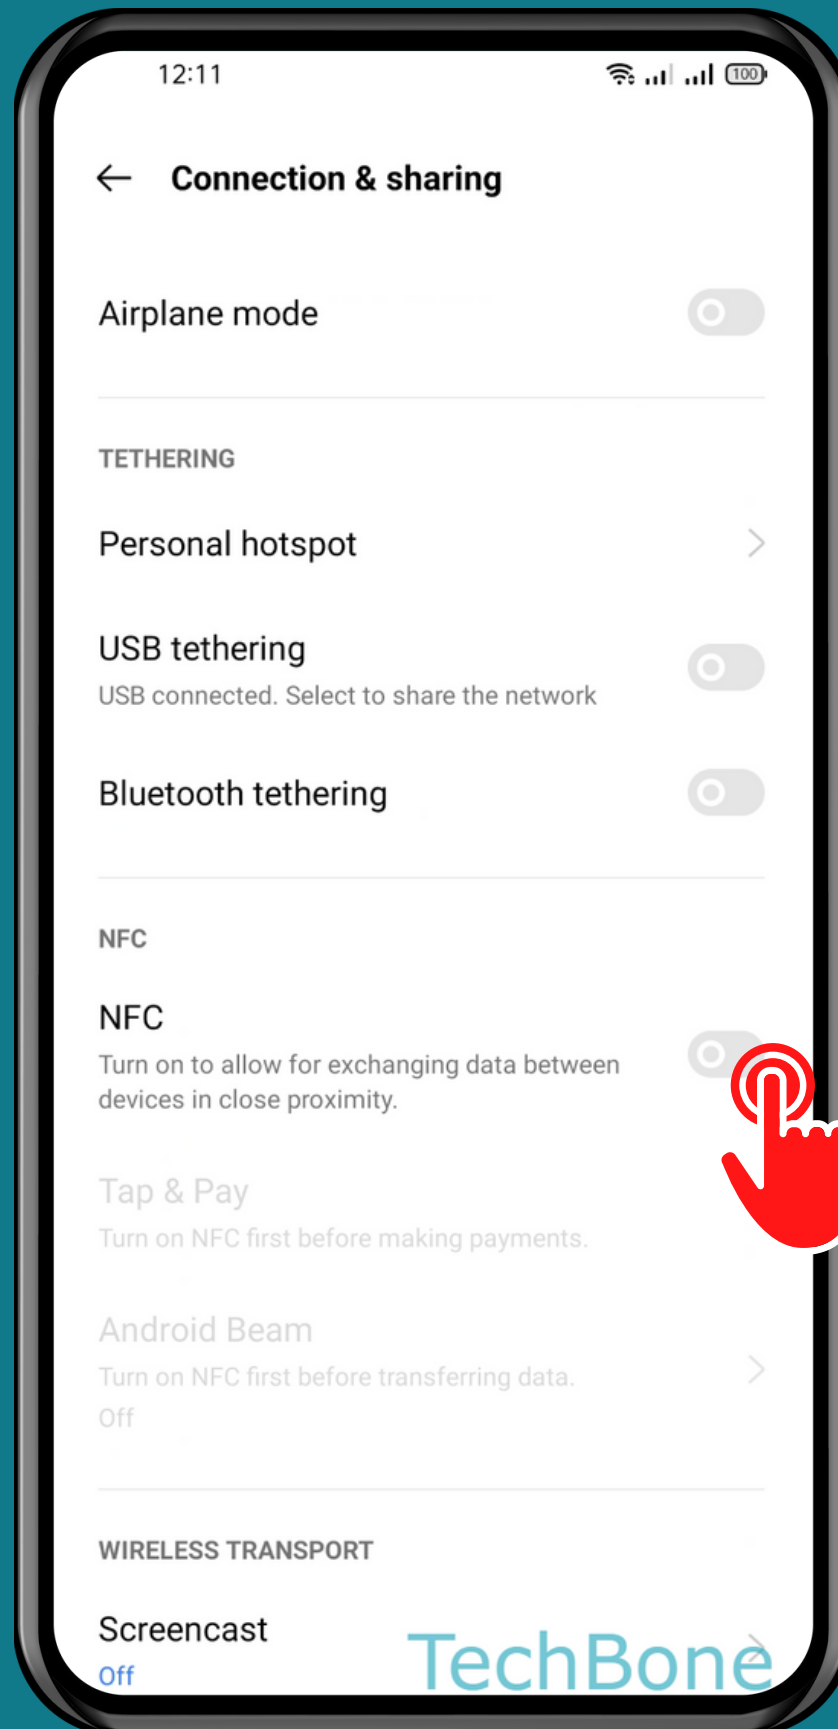

REALME

Android 11 - realme UI 2

HOW TO TURN ON/OFF NFC

Tap on
Settings

Tap on Connection & sharing

Turn On/Off NFC

Done!