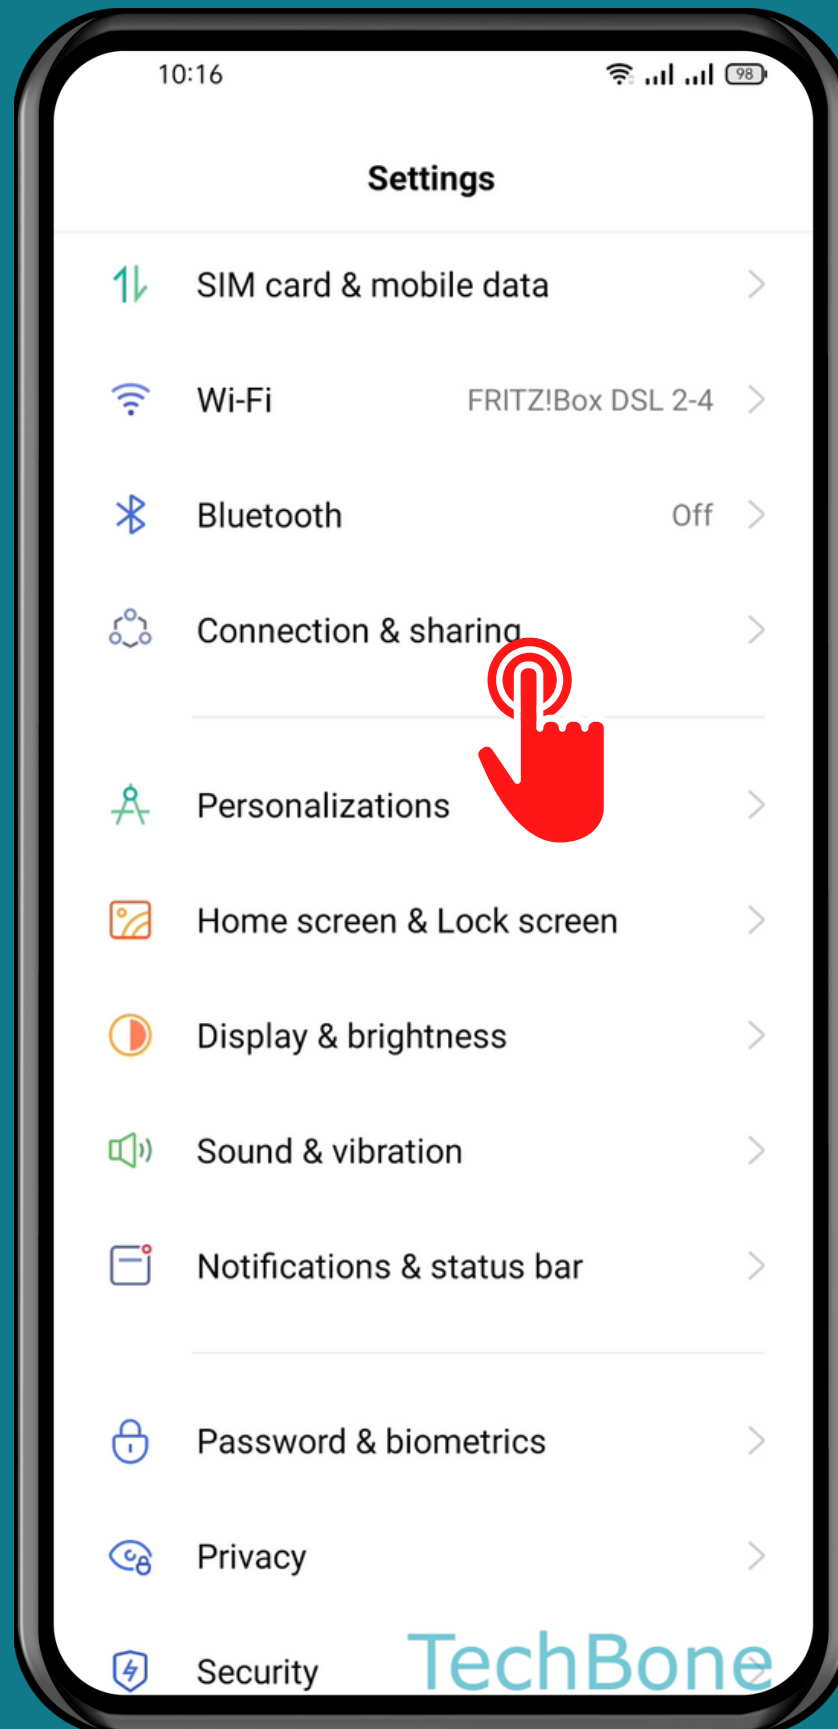

REALME

Android 11 - realme UI 2

HOW TO TURN ON/OFF NFC

Tap on
Settings

Tap on Connection & sharing

Turn On/Off NFC

Done!