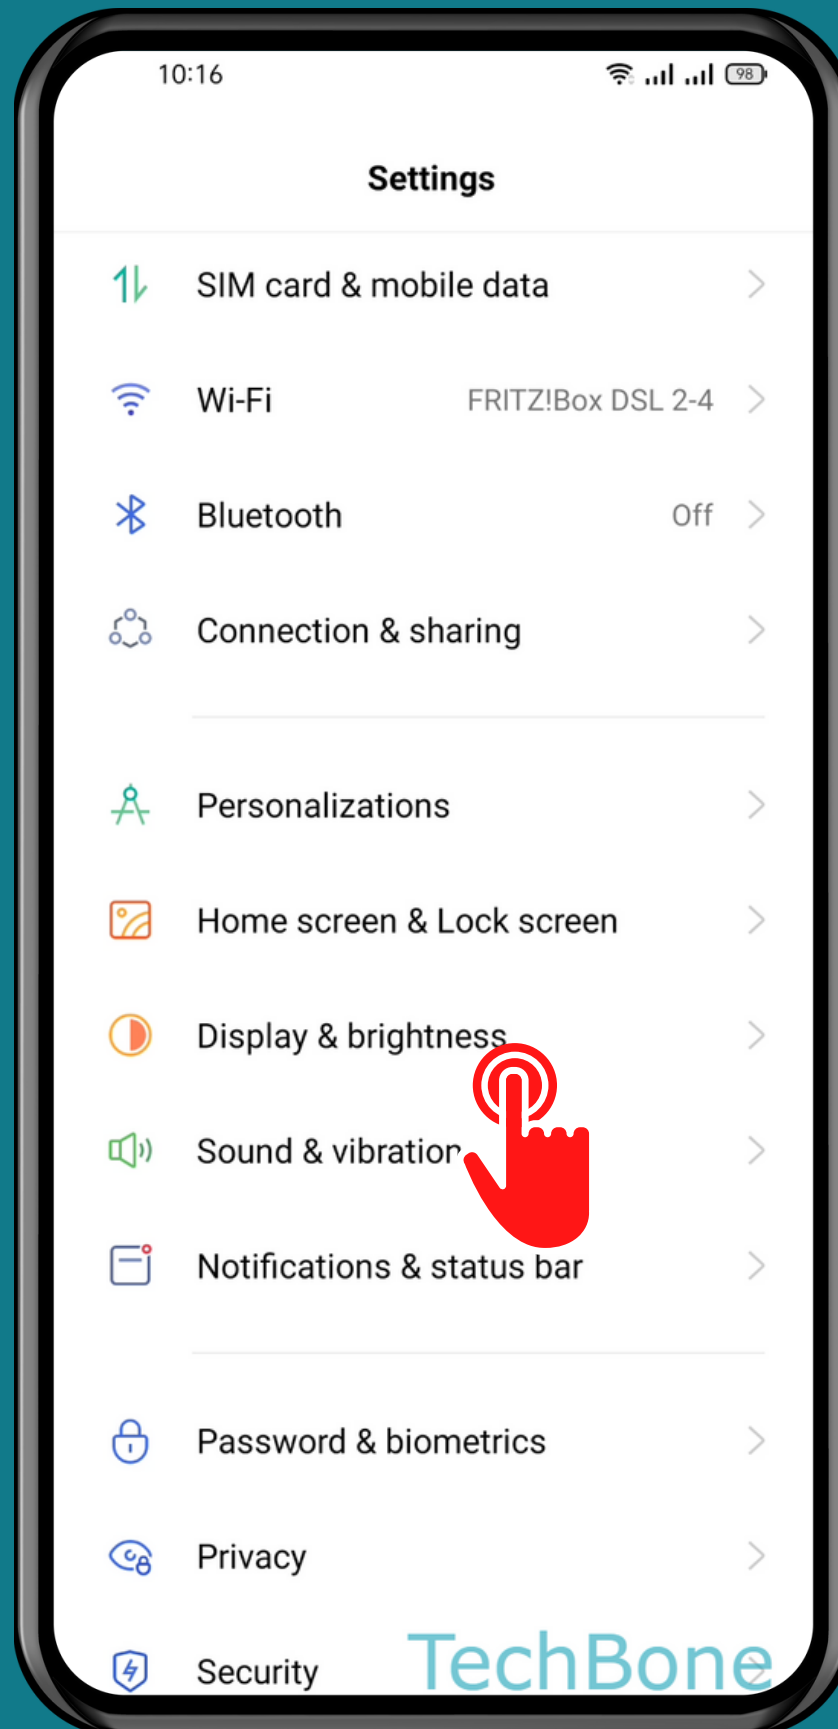

REALME

Android 11 - realme UI 2

HOW TO TURN ON/OFF OSIE VISUAL EFFECT

Tap on
Settings

Tap on Display & brightness

Turn On/Off OSIE visual effect

Done!