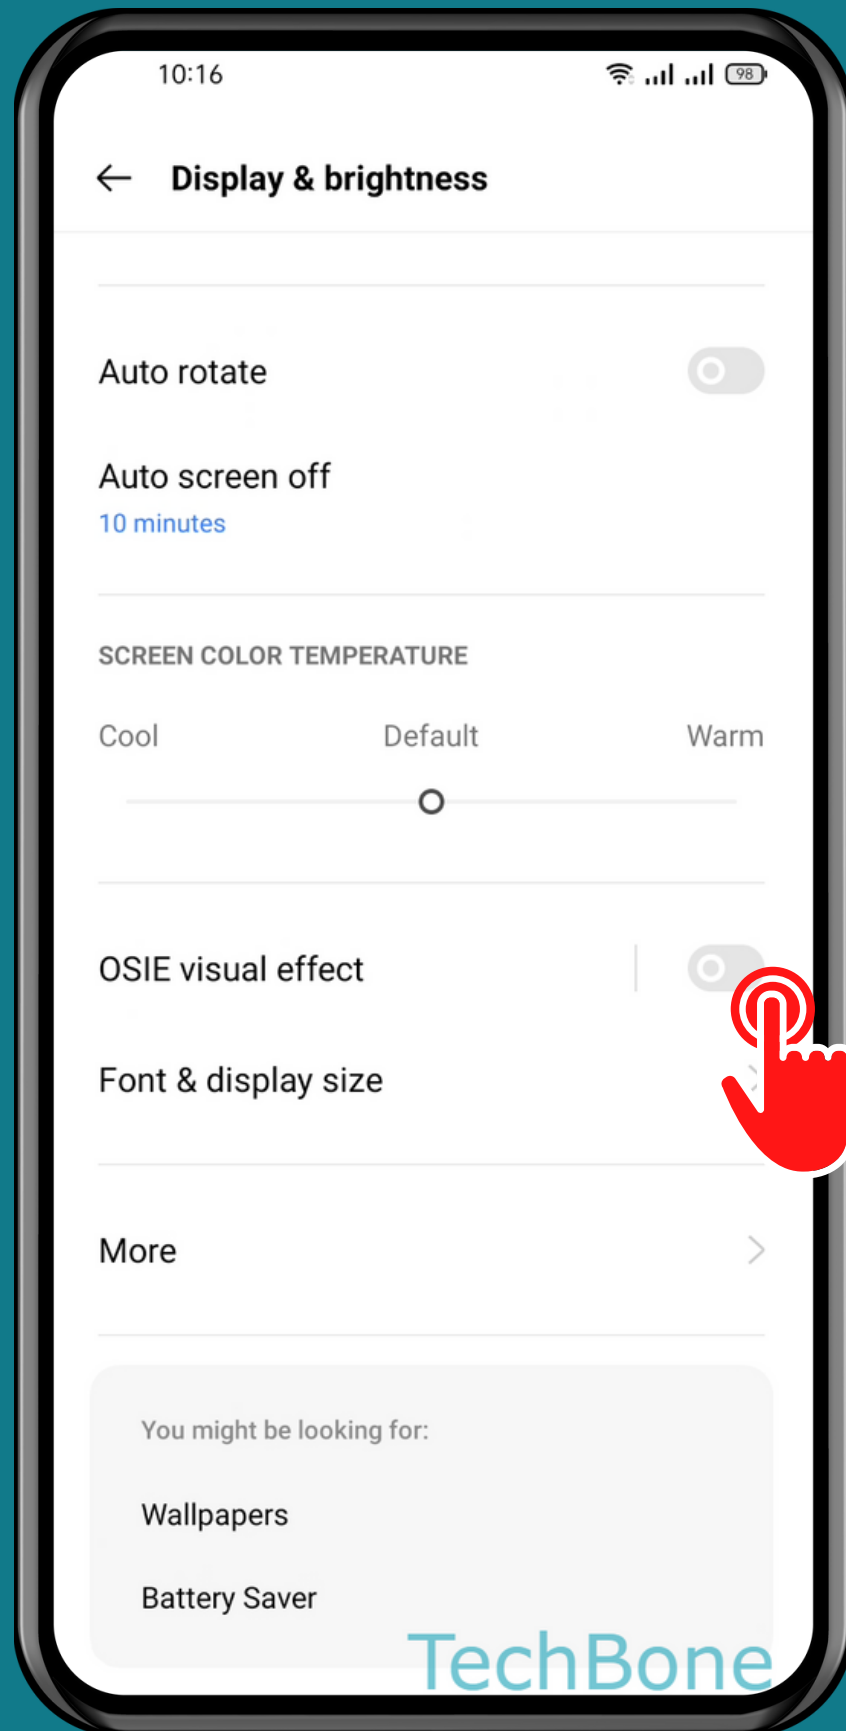

REALME

Android 11 - realme UI 2

HOW TO TURN ON/OFF OSIE VISUAL EFFECT

Tap on
Settings

Tap on Display & brightness

Turn On/Off OSIE visual effect

Done!