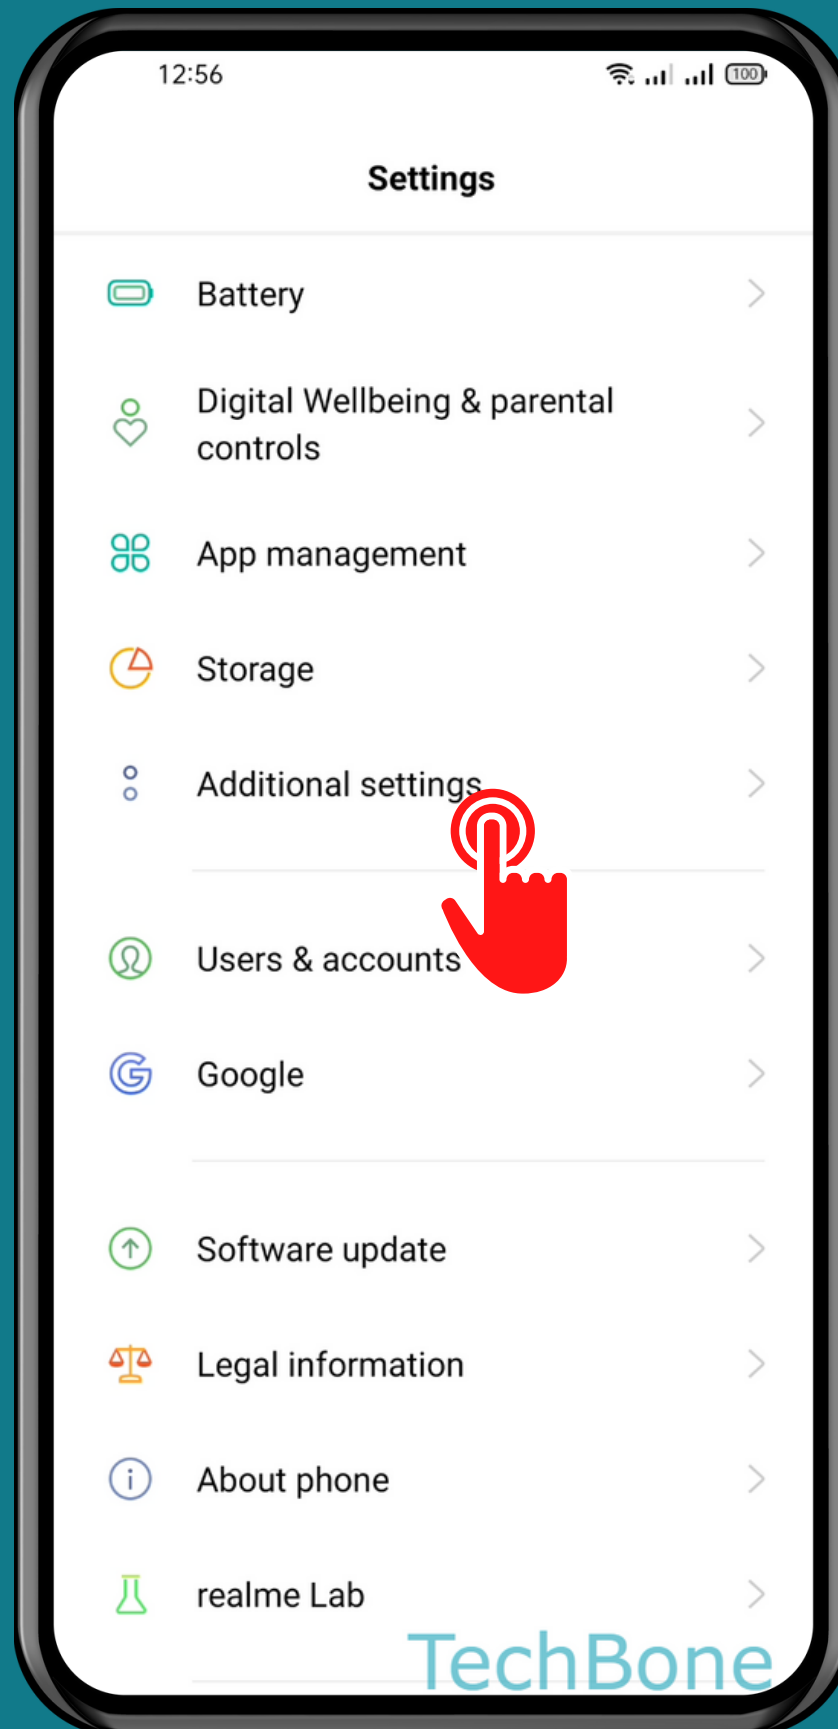

REALME

Android 11 - realme UI 2

HOW TO TURN ON/OFF USB-OTG

Tap on
Settings

Tap on Additional settings

Turn On/Off OTG connection

Done!