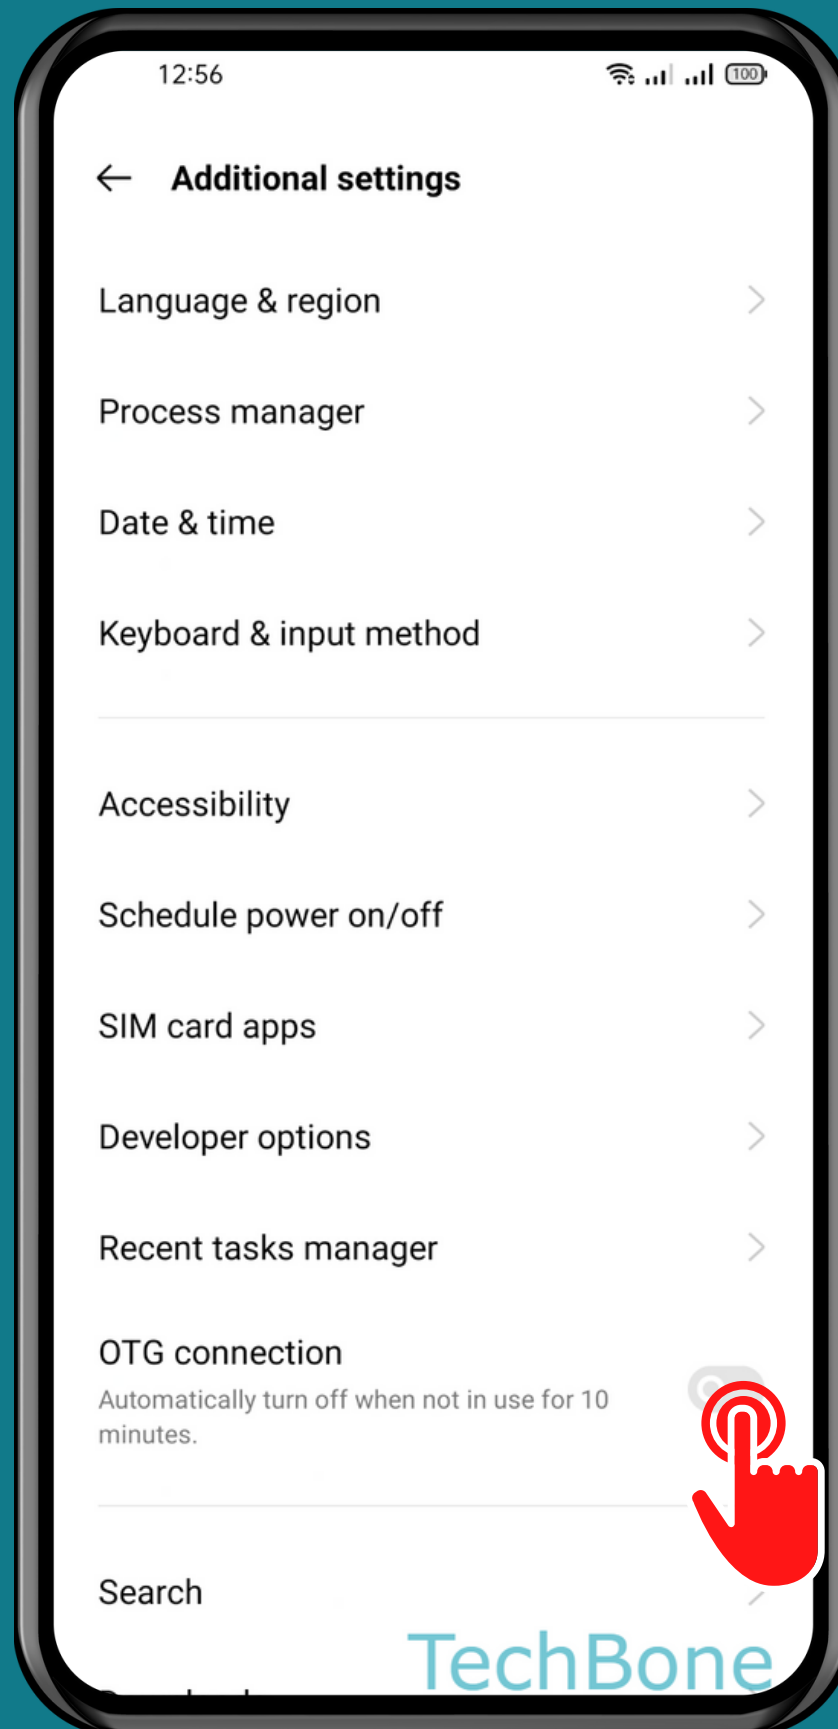

REALME

Android 11 - realme UI 2

HOW TO TURN ON/OFF USB-OTG

Tap on
Settings

Tap on Additional settings

Turn On/Off OTG connection

Done!