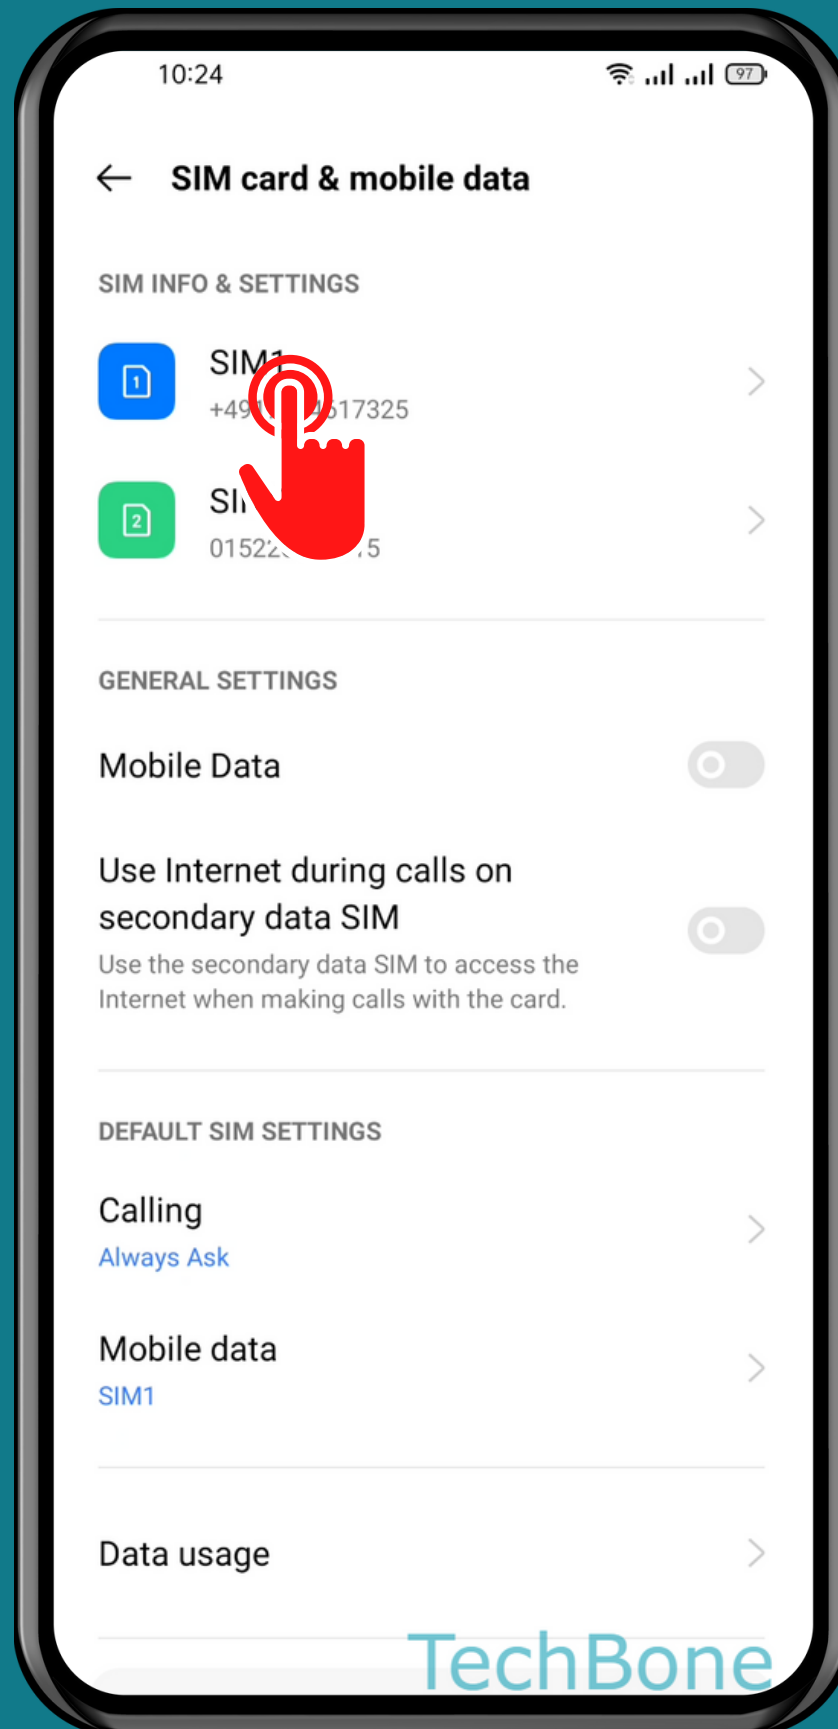

REALME

Android 11 - realme UI 2

HOW TO TURN ON/OFF VOLTE CALLS

Tap on
Settings

Tap on
SIM card &
mobile data

Choose a SIM card

Turn On/Off VoLTE Calls

Done!