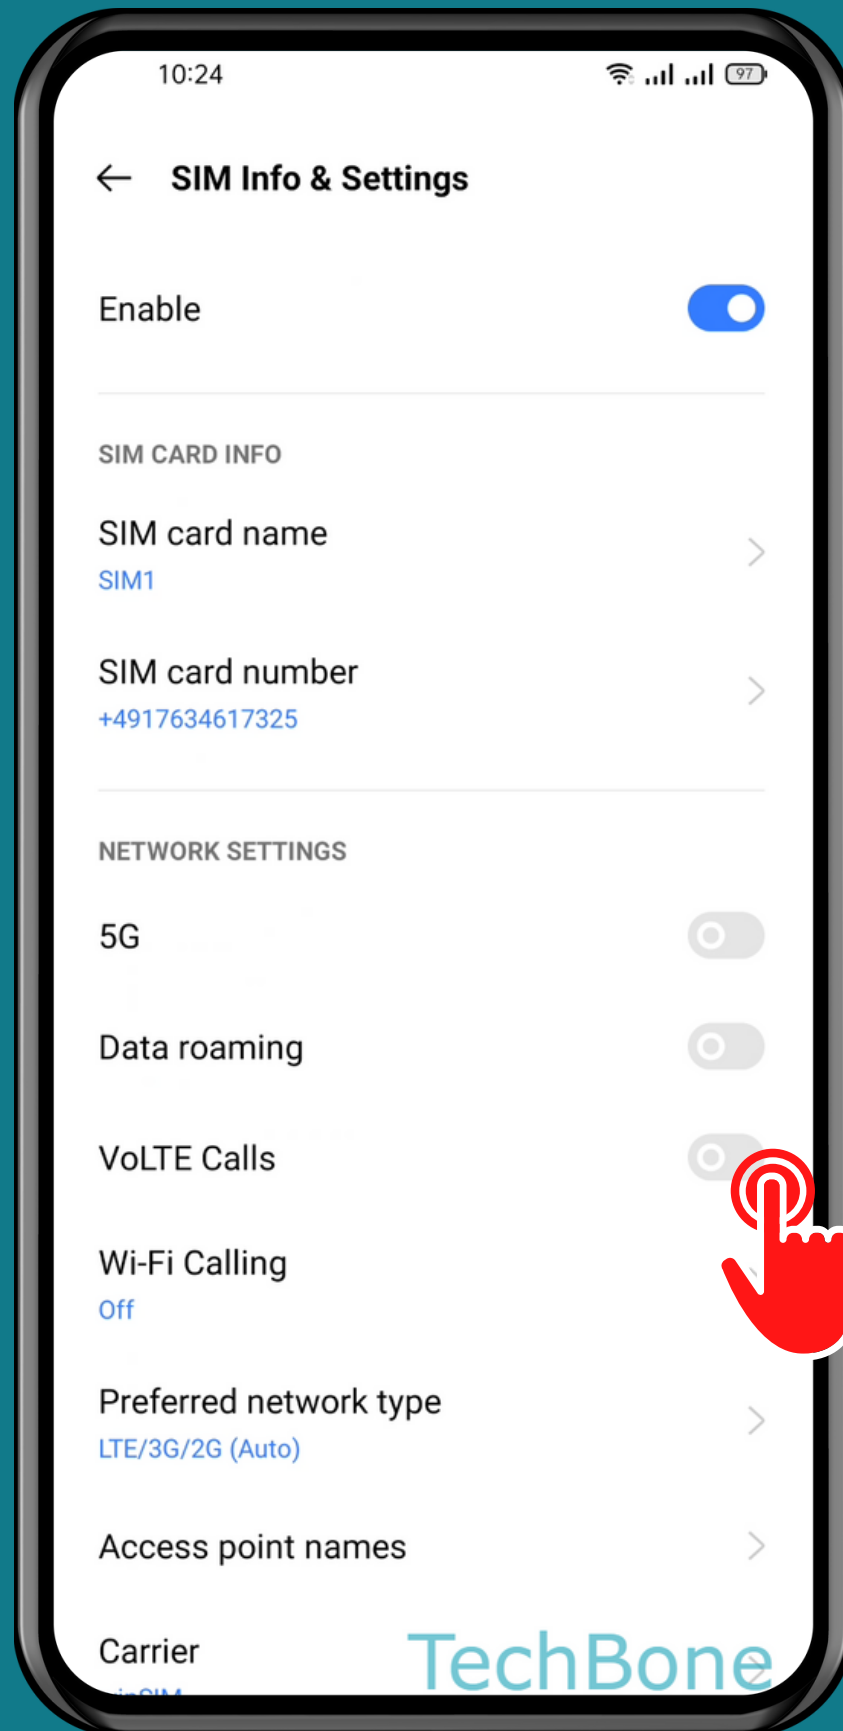

REALME

Android 11 - realme UI 2

HOW TO TURN ON/OFF VOLTE CALLS

Tap on
Settings

Tap on
SIM card &
mobile data

Choose a SIM card

Turn On/Off VoLTE Calls

Done!