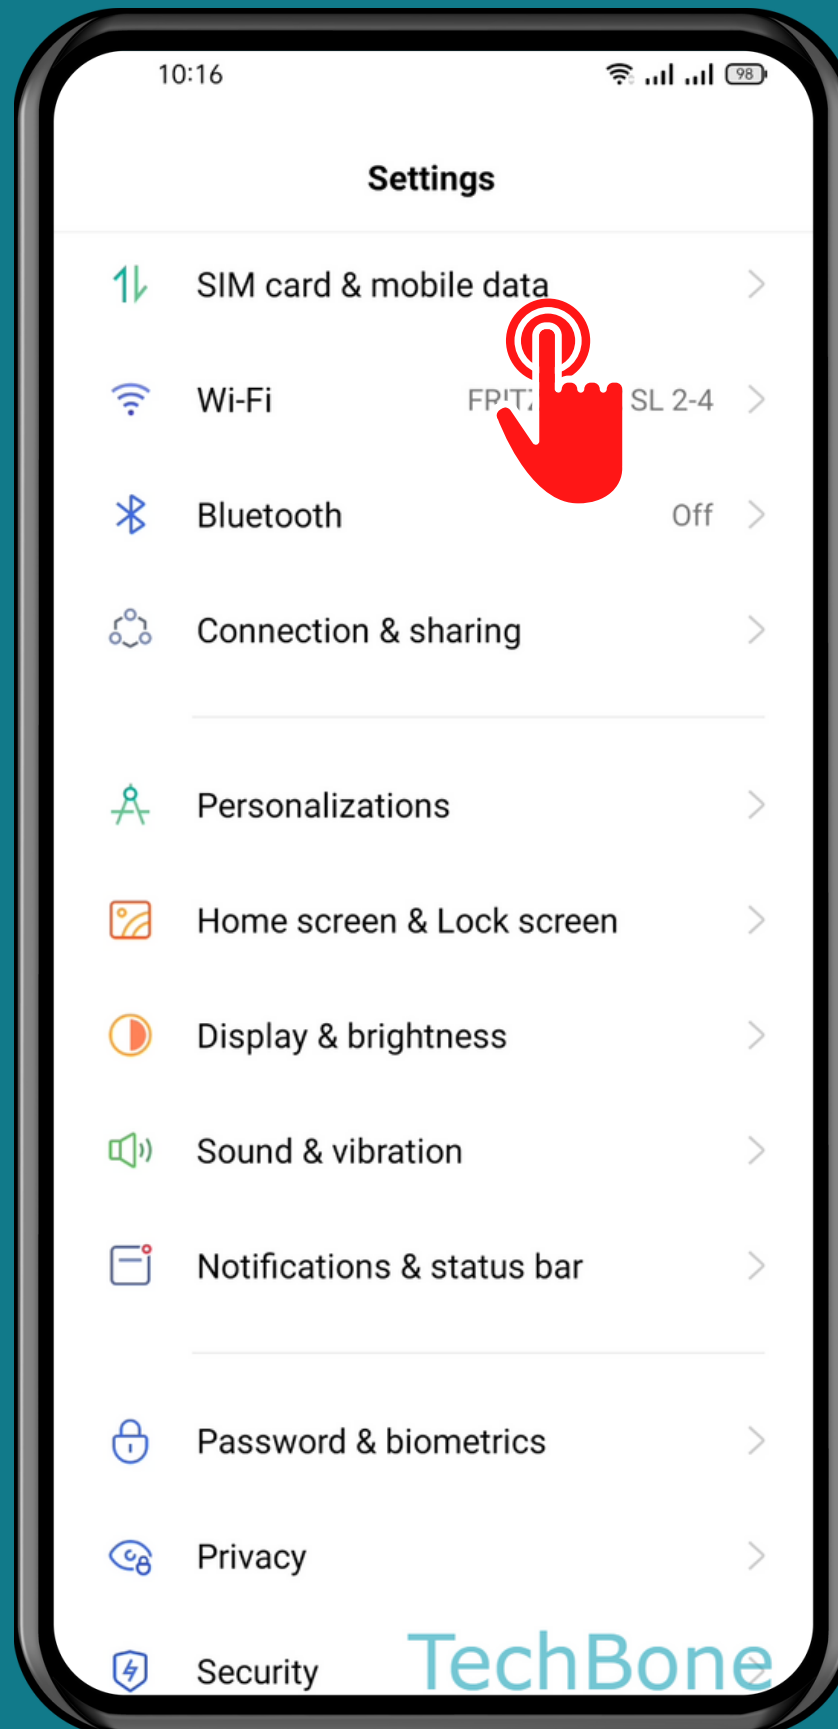

REALME

Android 11 - realme UI 2

HOW TO TURN ON/OFF VOLTE CALLS

Tap on
Settings

Tap on
SIM card &
mobile data

Choose a SIM card

Turn On/Off VoLTE Calls

Done!