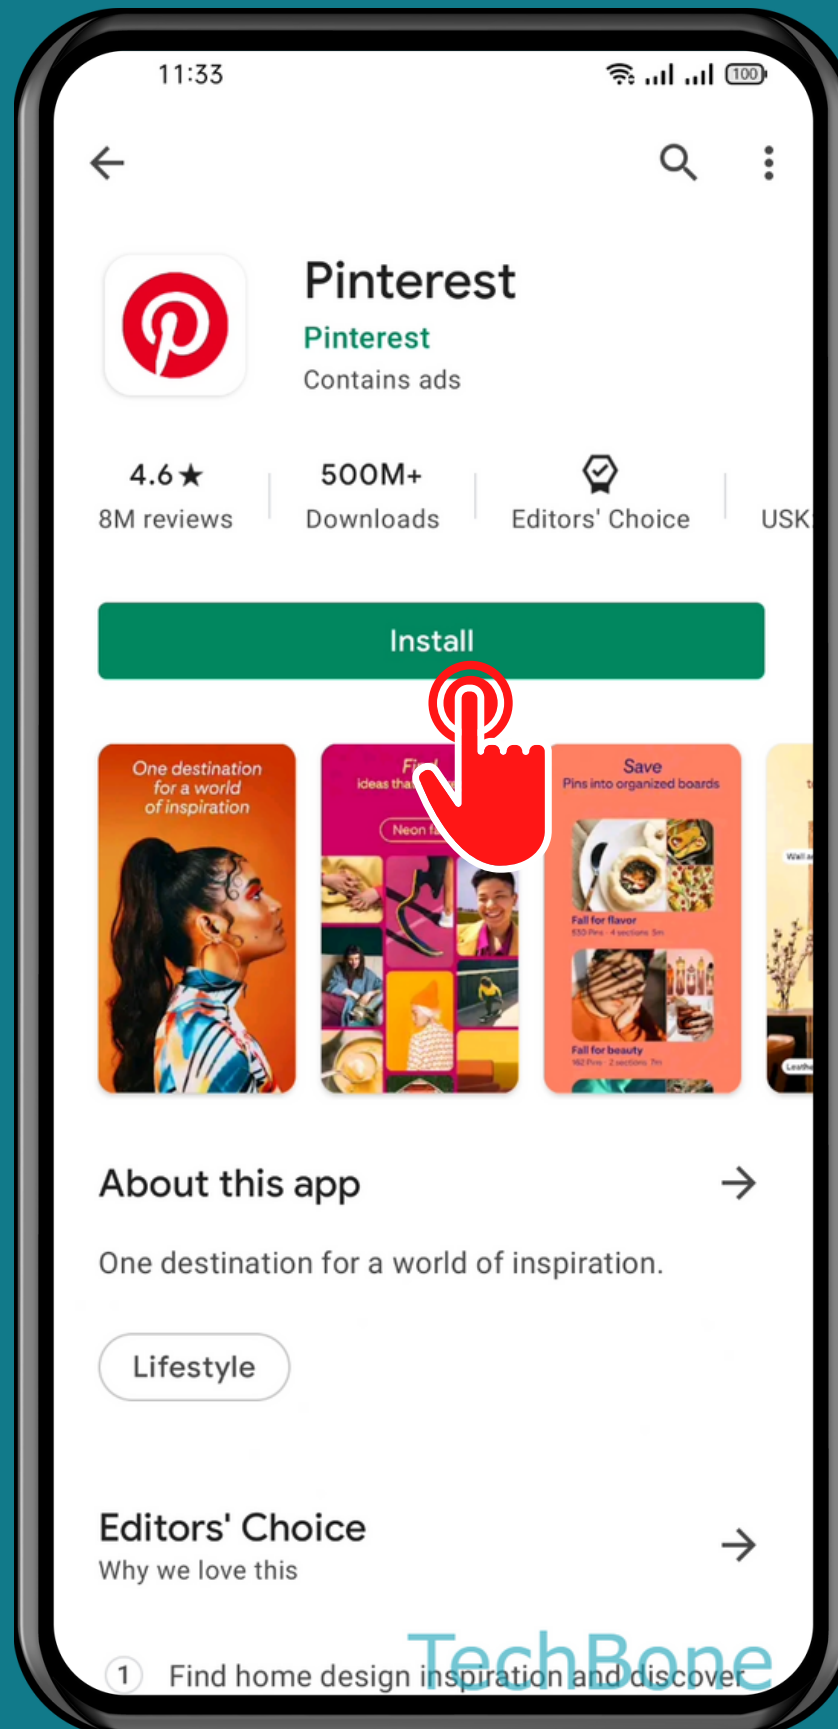

REALME

Android 11 - realme UI 2

HOW TO INSTALL APPS FROM PLAY STORE

Tap on
Play Store

Tap on the
Search bar

Enter an
App name and select
a Suggestion

Tap on
Install

Done!