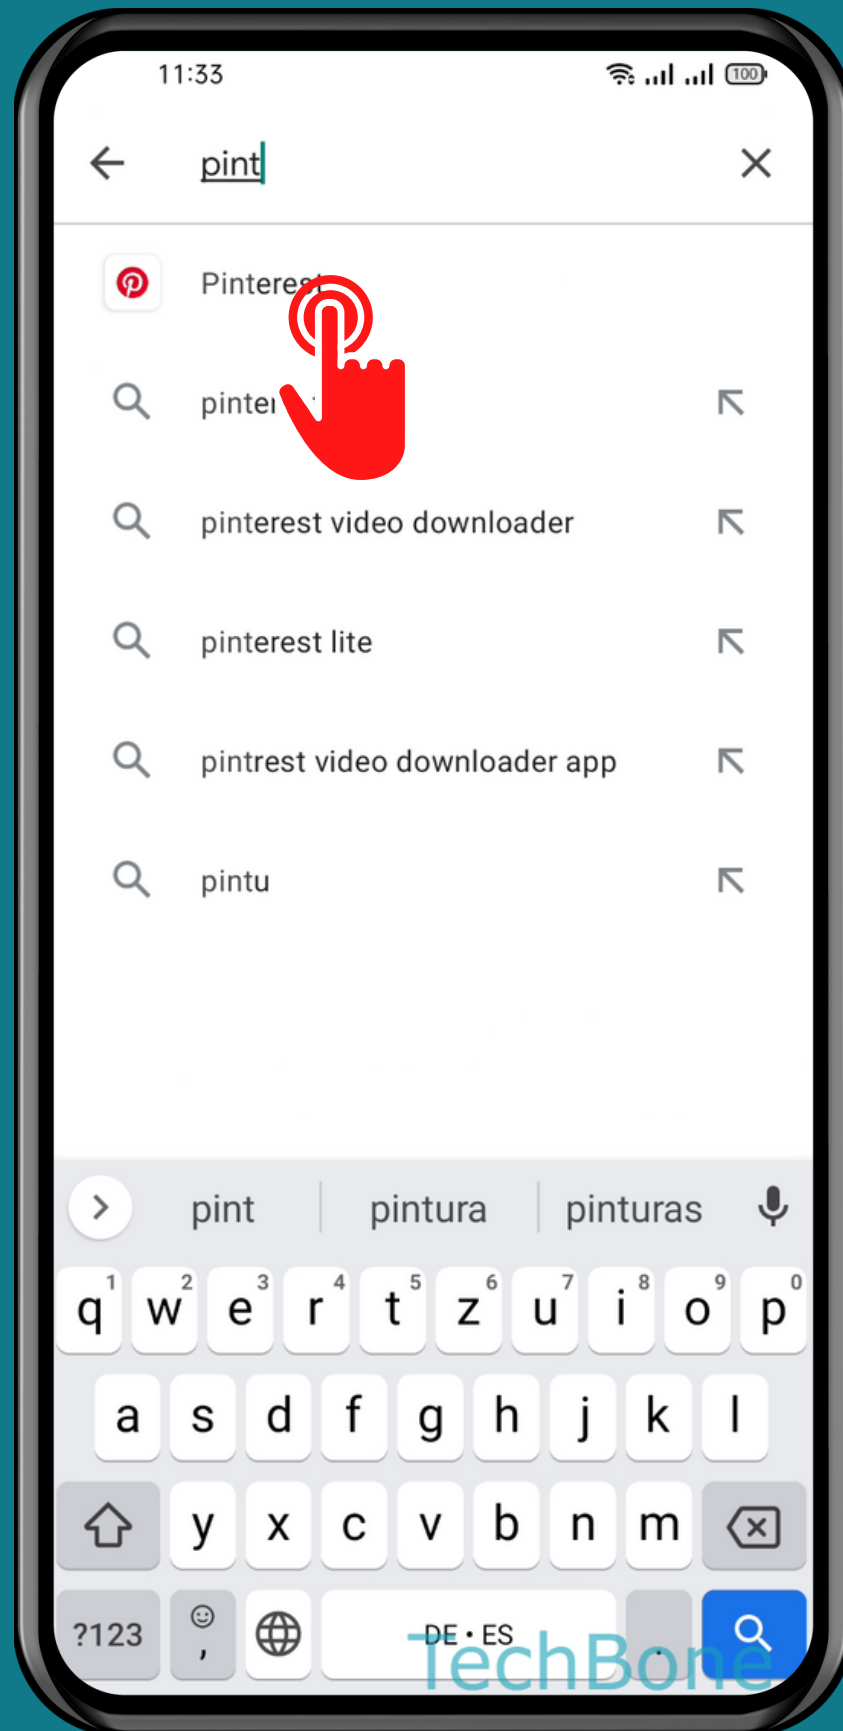

REALME

Android 11 - realme UI 2

HOW TO INSTALL APPS FROM PLAY STORE

Tap on
Play Store

Tap on the
Search bar

Enter an
App name and select
a Suggestion

Tap on
Install

Done!