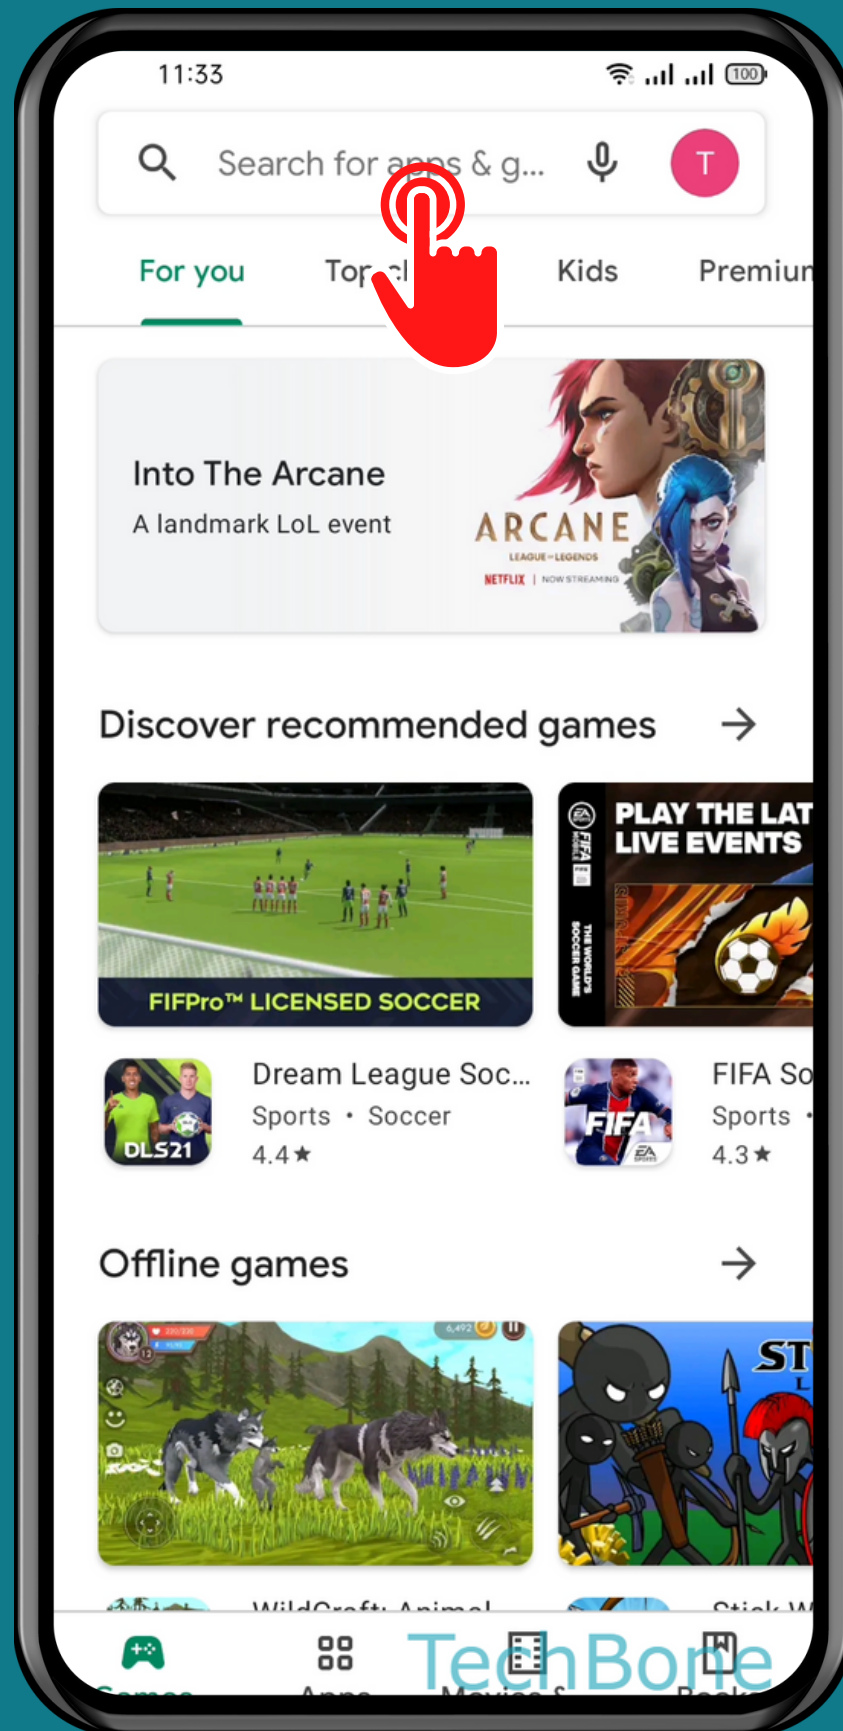

REALME

Android 11 - realme UI 2

HOW TO INSTALL APPS FROM PLAY STORE

Tap on
Play Store

Tap on the
Search bar

Enter an
App name and select
a Suggestion

Tap on
Install

Done!