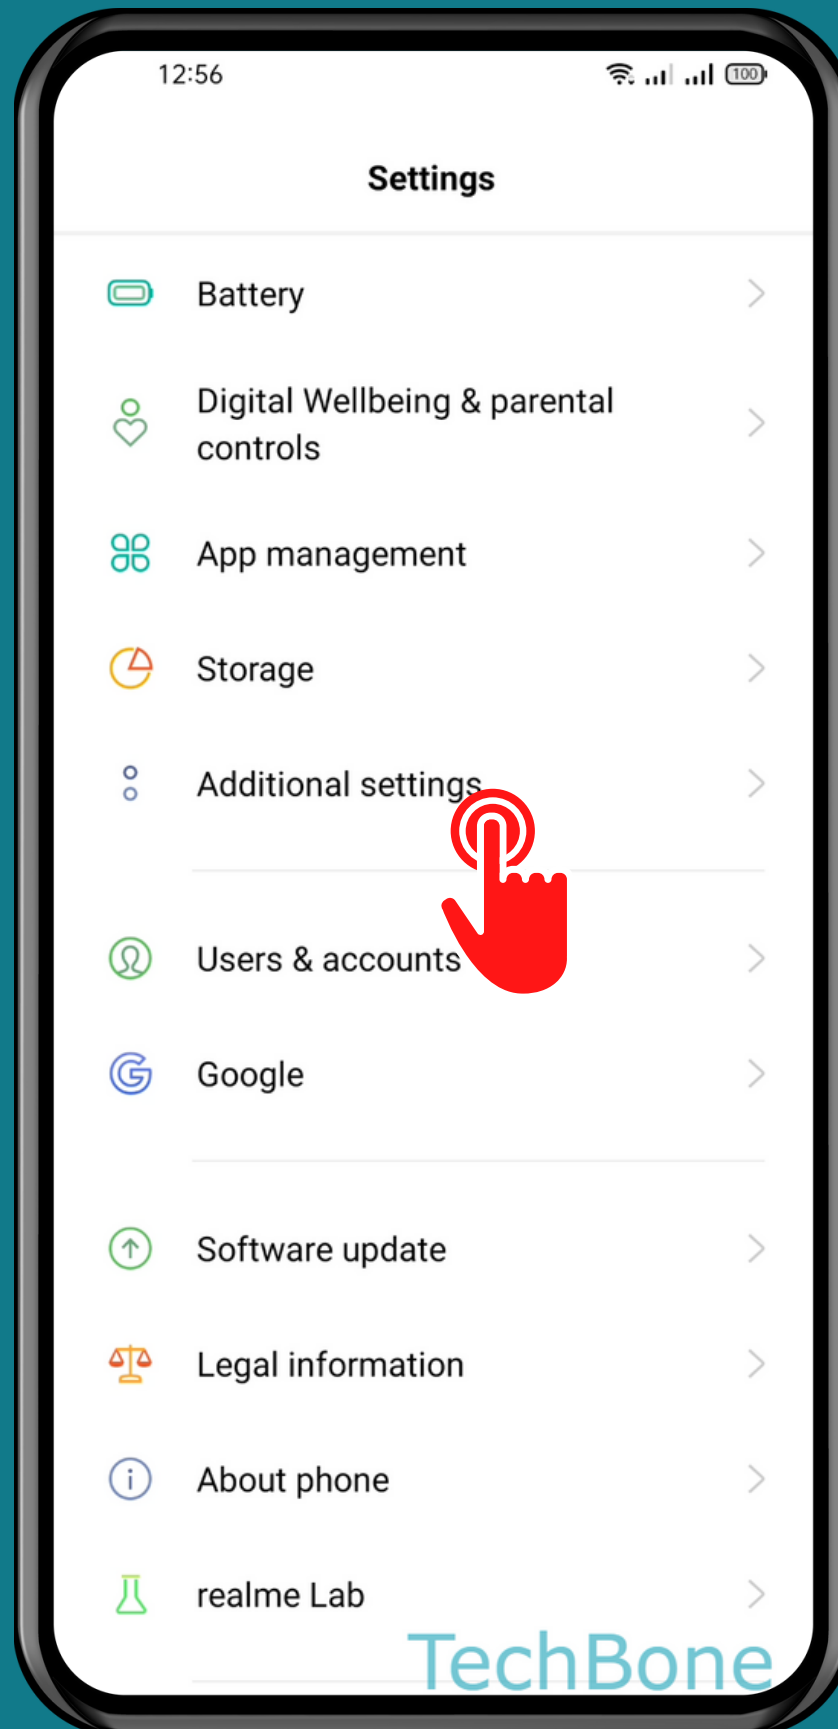

REALME

Android 11 - realme UI 2

HOW TO MANAGE PERSONAL DICTIONARY

Tap on
Settings

Tap on Additional settings

Tap on Keyboard & input method

Tap on Personal dictionary

Tap on
Add

Enter a
Word and a **Shortcut**

Tap on
Back

Done!