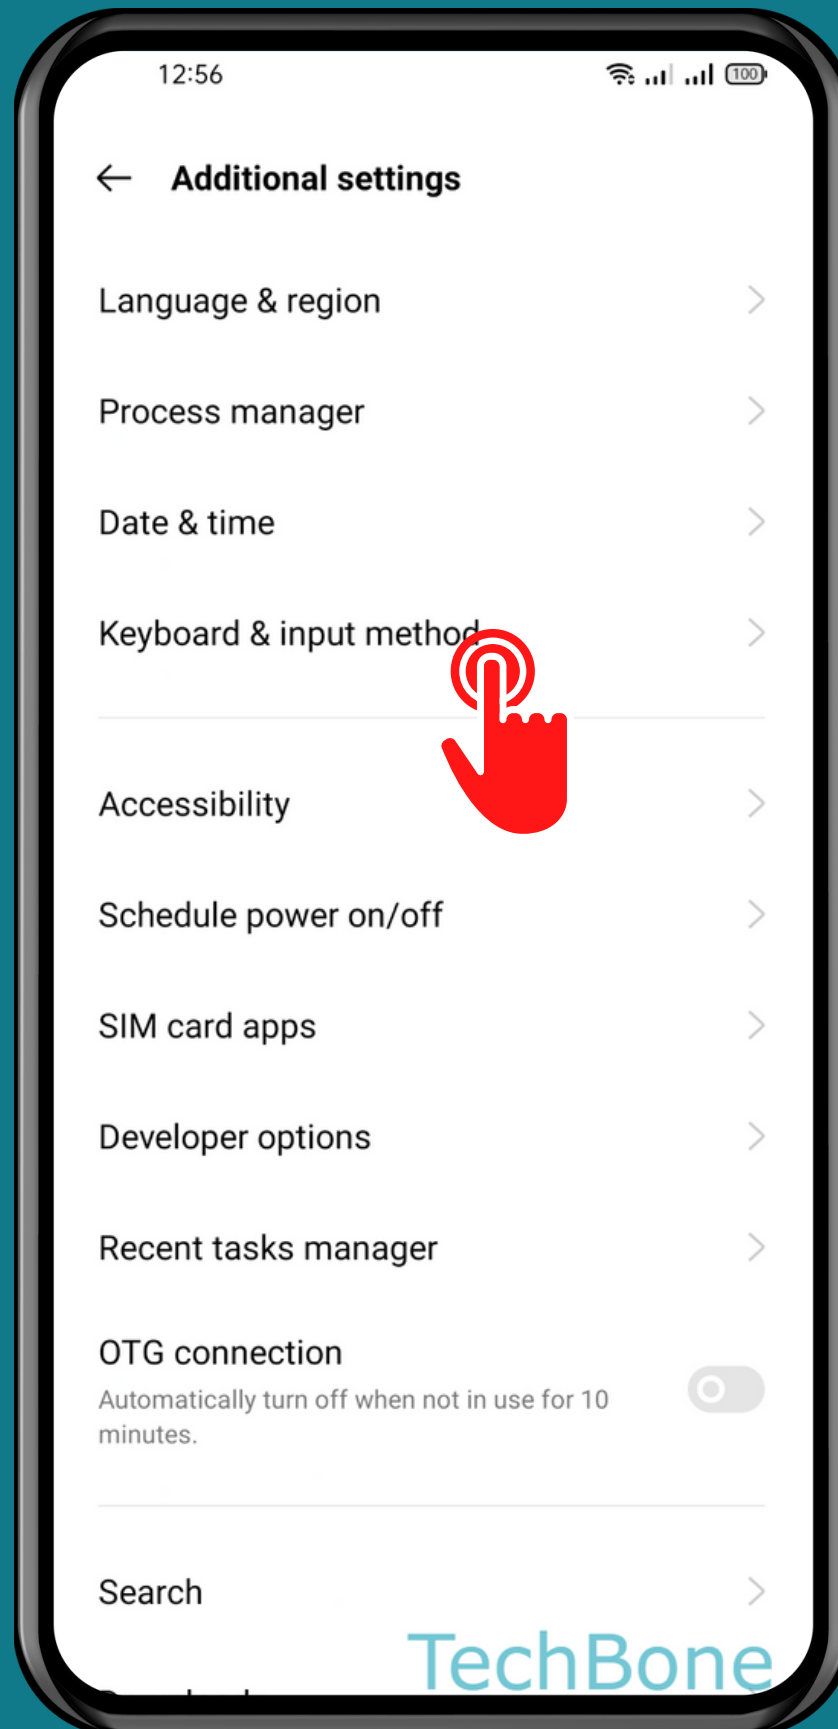

REALME

Android 11 - realme UI 2

HOW TO MANAGE PERSONAL DICTIONARY

Tap on
Settings

Tap on Additional settings

Tap on Keyboard & input method

Tap on Personal dictionary

Tap on
Add

Enter a
Word and a **Shortcut**

Tap on
Back

Done!