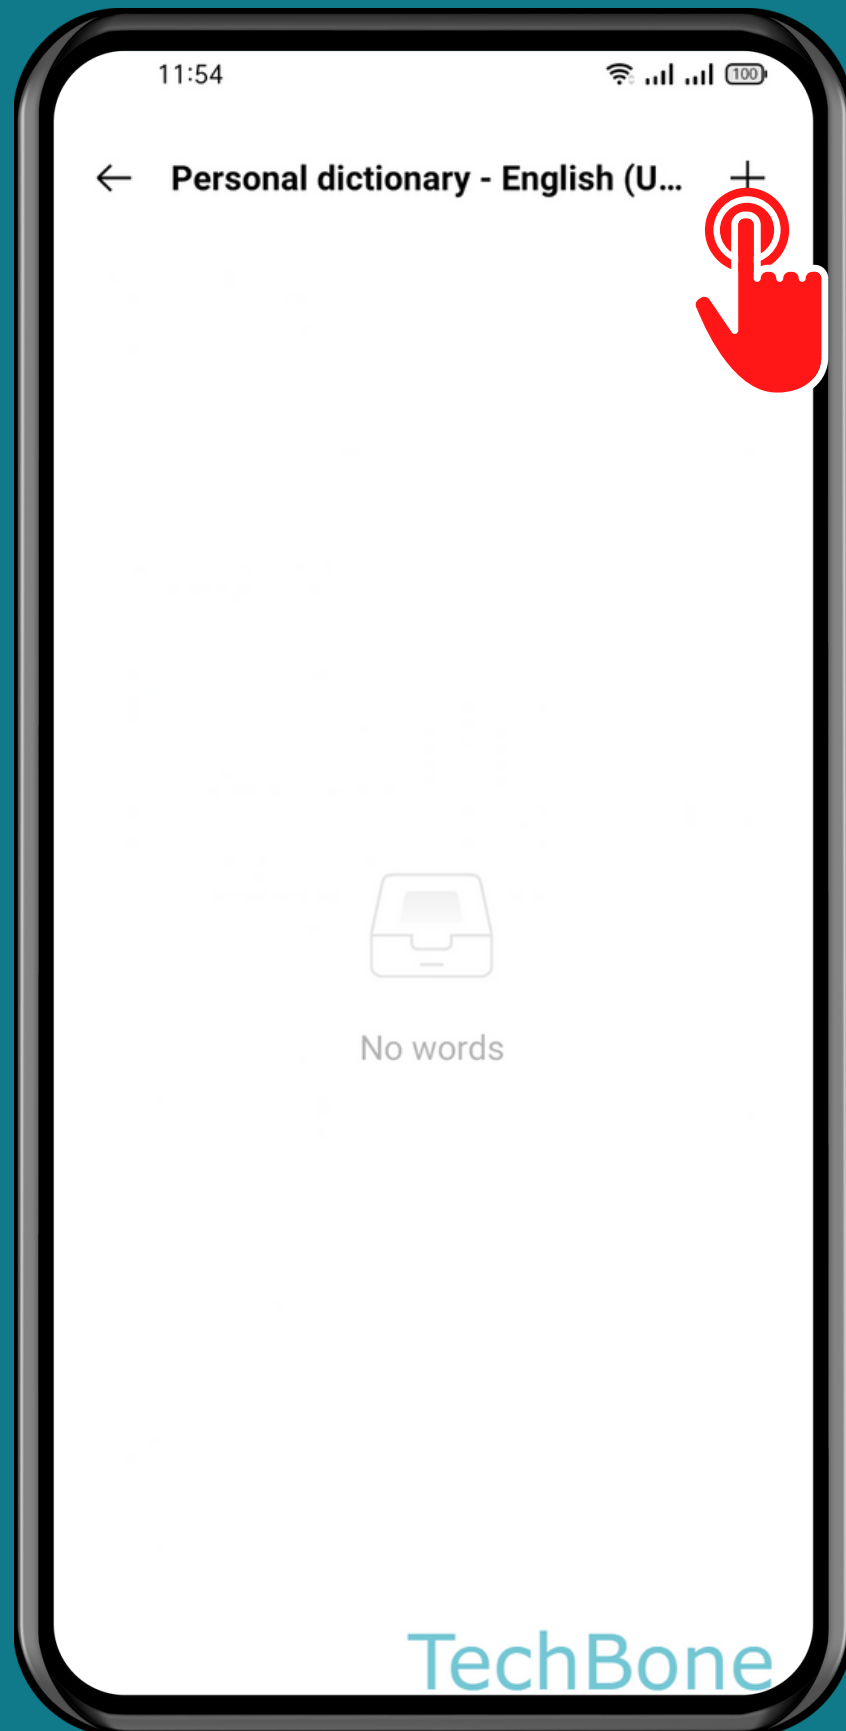

REALME

Android 11 - realme UI 2

HOW TO MANAGE PERSONAL DICTIONARY

Tap on
Settings

Tap on Additional settings

Tap on Keyboard & input method

Tap on Personal dictionary

Tap on
Add

Enter a
Word and a **Shortcut**

Tap on
Back

Done!