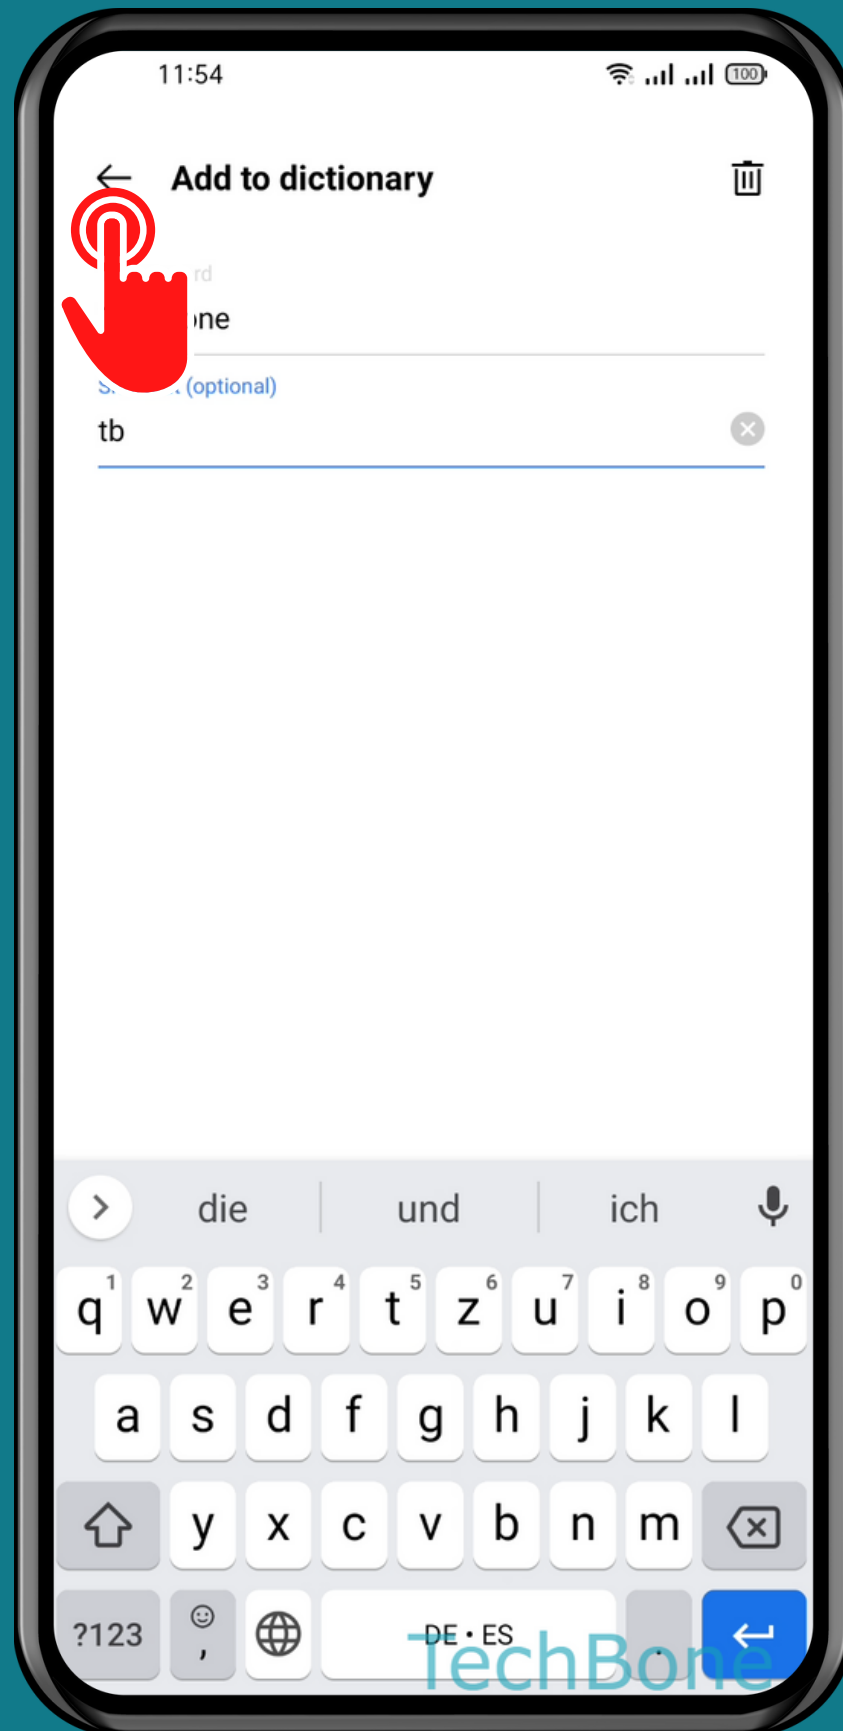

REALME

Android 11 - realme UI 2

HOW TO MANAGE PERSONAL DICTIONARY

Tap on
Settings

Tap on Additional settings

Tap on Keyboard & input method

Tap on Personal dictionary

Tap on
Add

Enter a
Word and a **Shortcut**

Tap on
Back

Done!