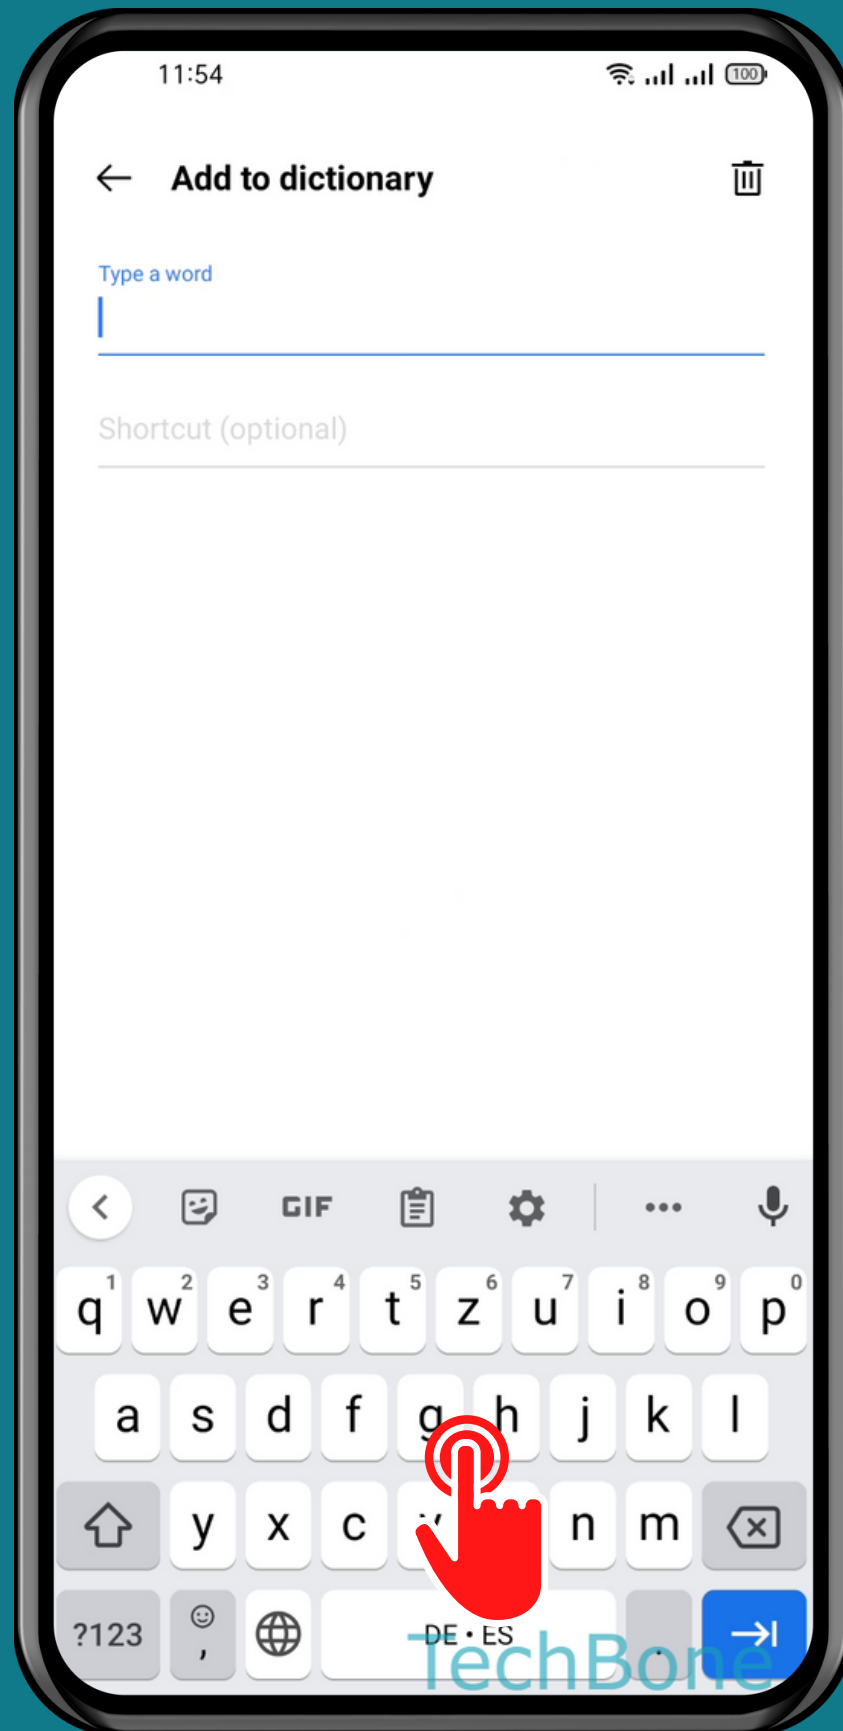

REALME

Android 11 - realme UI 2

HOW TO MANAGE PERSONAL DICTIONARY

Tap on
Settings

Tap on Additional settings

Tap on Keyboard & input method

Tap on Personal dictionary

Tap on
Add

Enter a
Word and a **Shortcut**

Tap on
Back

Done!