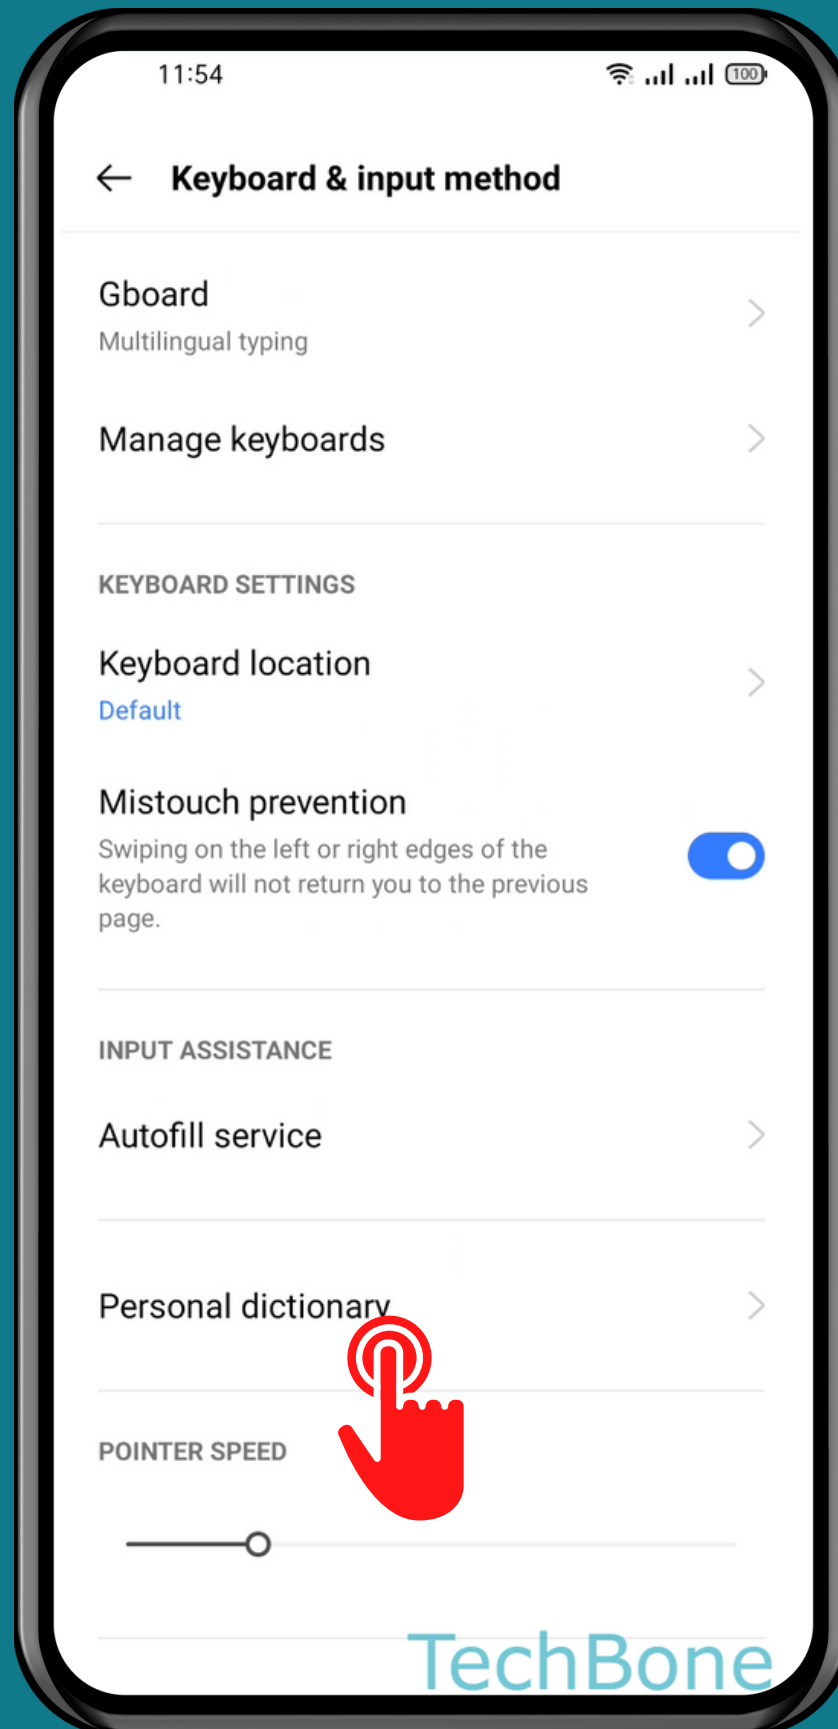

REALME

Android 11 - realme UI 2

HOW TO MANAGE PERSONAL DICTIONARY

Tap on
Settings

Tap on Additional settings

Tap on Keyboard & input method

Tap on Personal dictionary

Tap on
Add

Enter a
Word and a **Shortcut**

Tap on
Back

Done!