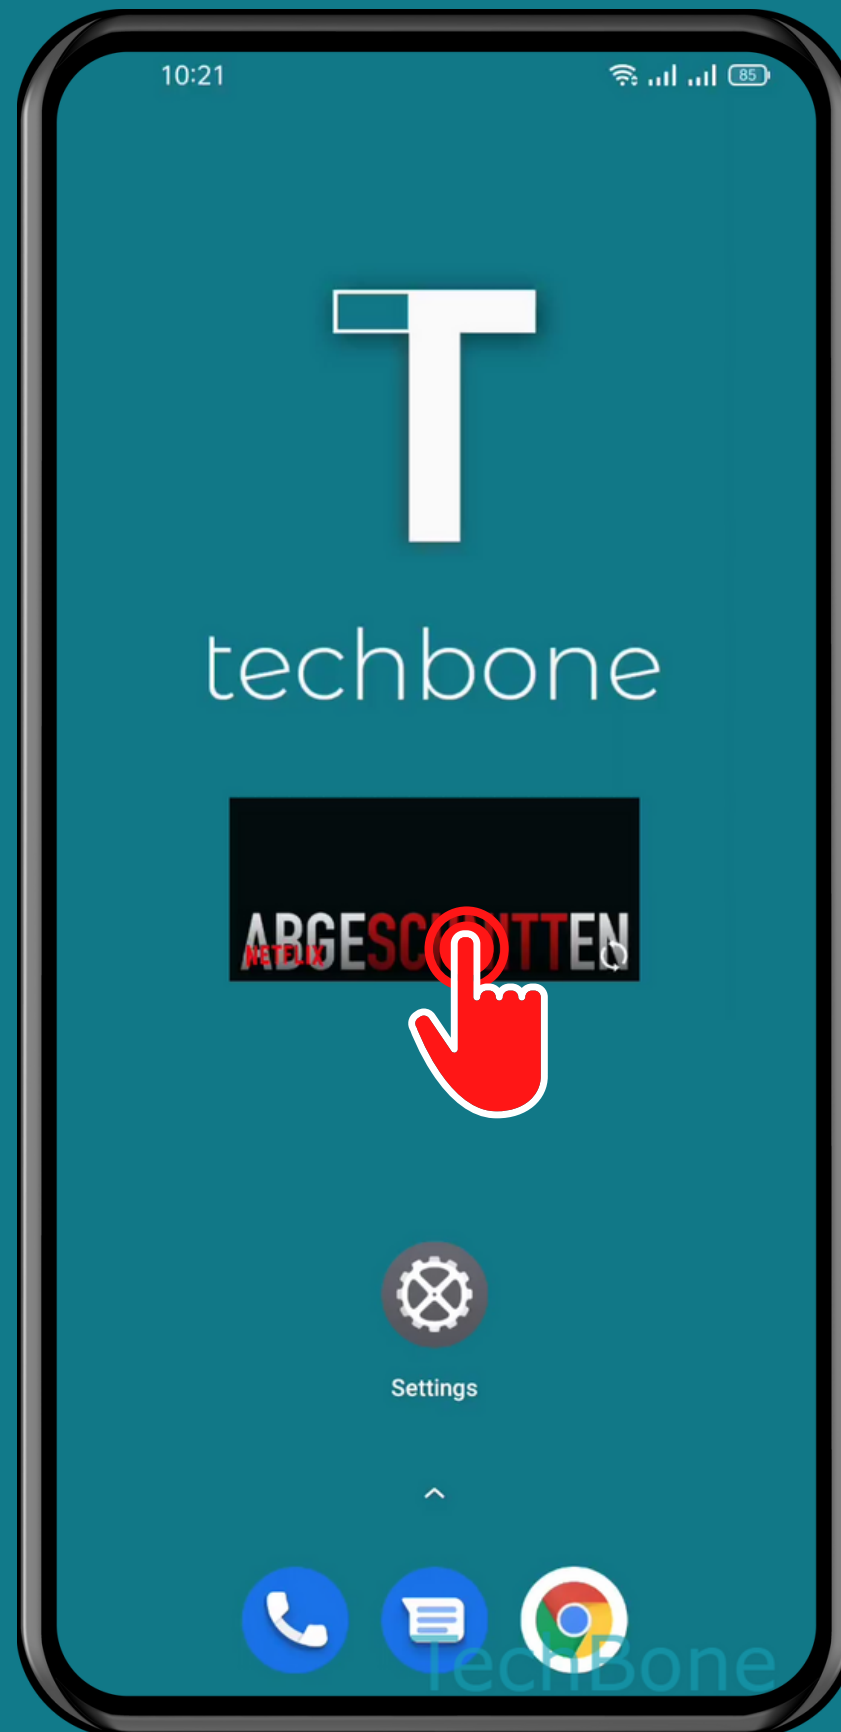

REALME

Android 11 - realme UI 2

HOW TO MOVE A WIDGET

Tap and hold a Widget

Drag the
Widget to the desired
position

Release the
Widget to position it

Tap on a
Free area to exit

Done!