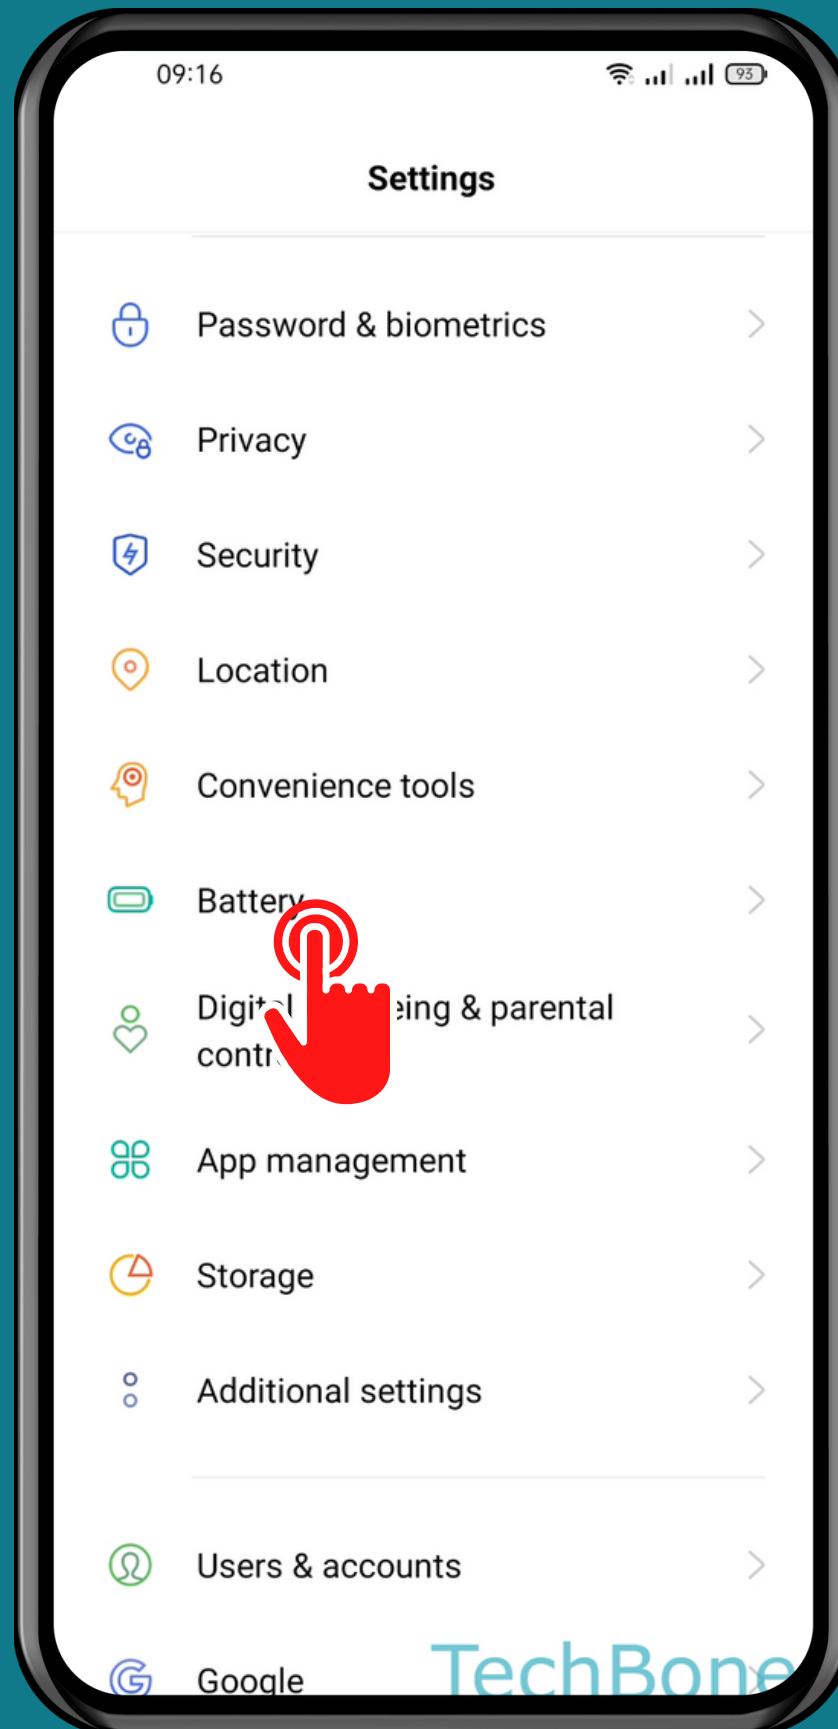

REALME

Android 11 - realme UI 2

HOW TO OPTIMIZE BATTERY CONSUMPTION

Tap on
Settings

Tap on
Battery

Tap on
Save power

Tap on
Extend battery by...

Done!