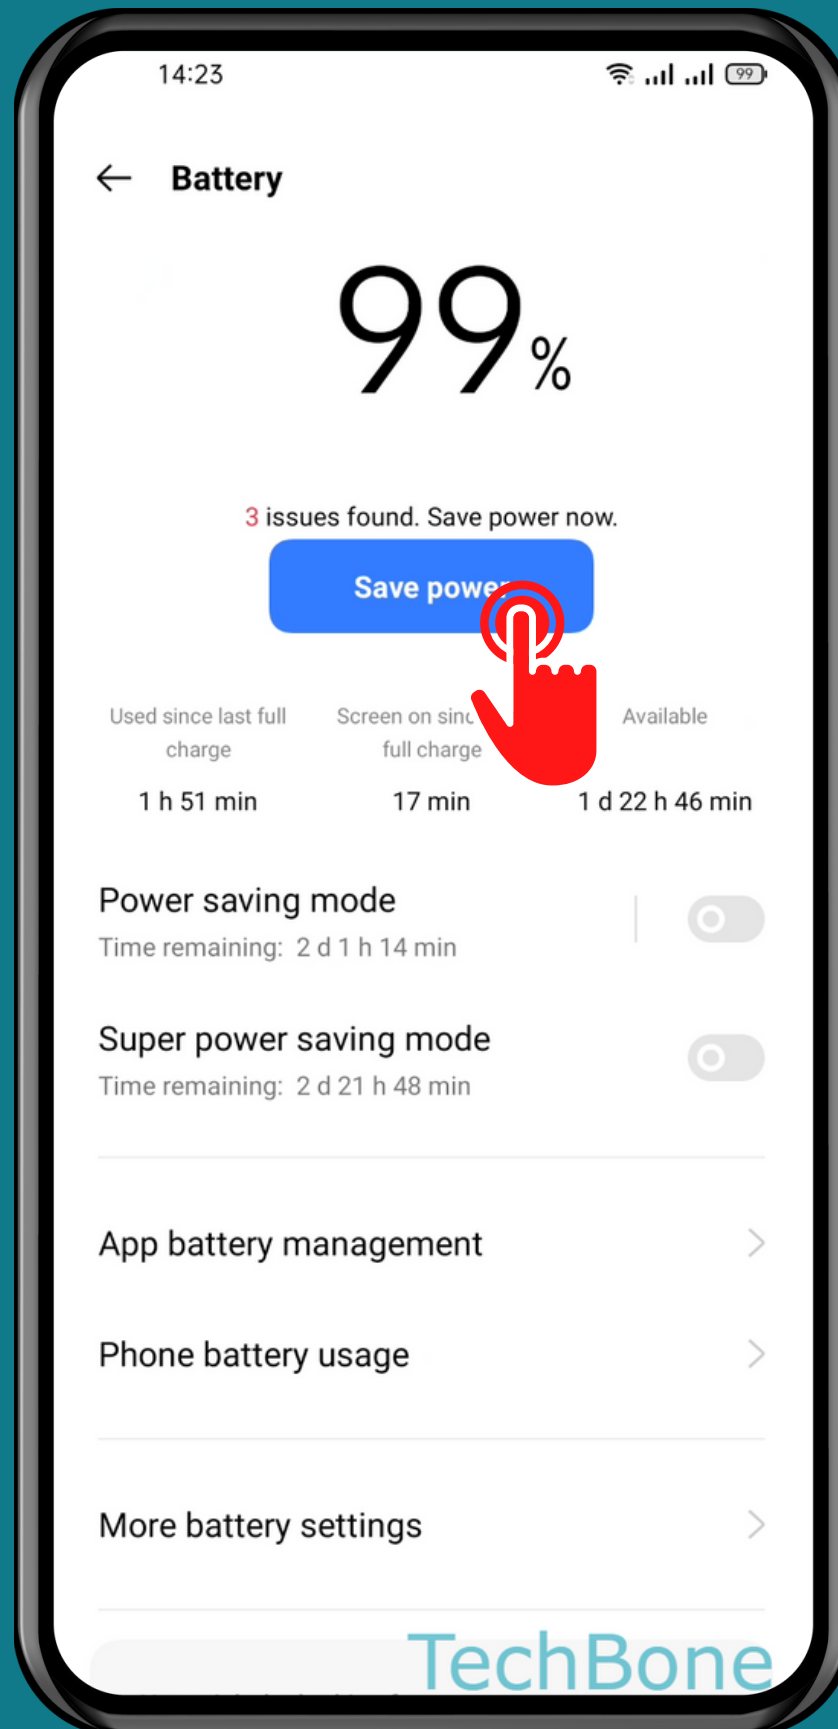

REALME

Android 11 - realme UI 2

HOW TO OPTIMIZE BATTERY CONSUMPTION

Tap on
Settings

Tap on
Battery

Tap on
Save power

Tap on
Extend battery by...

Done!