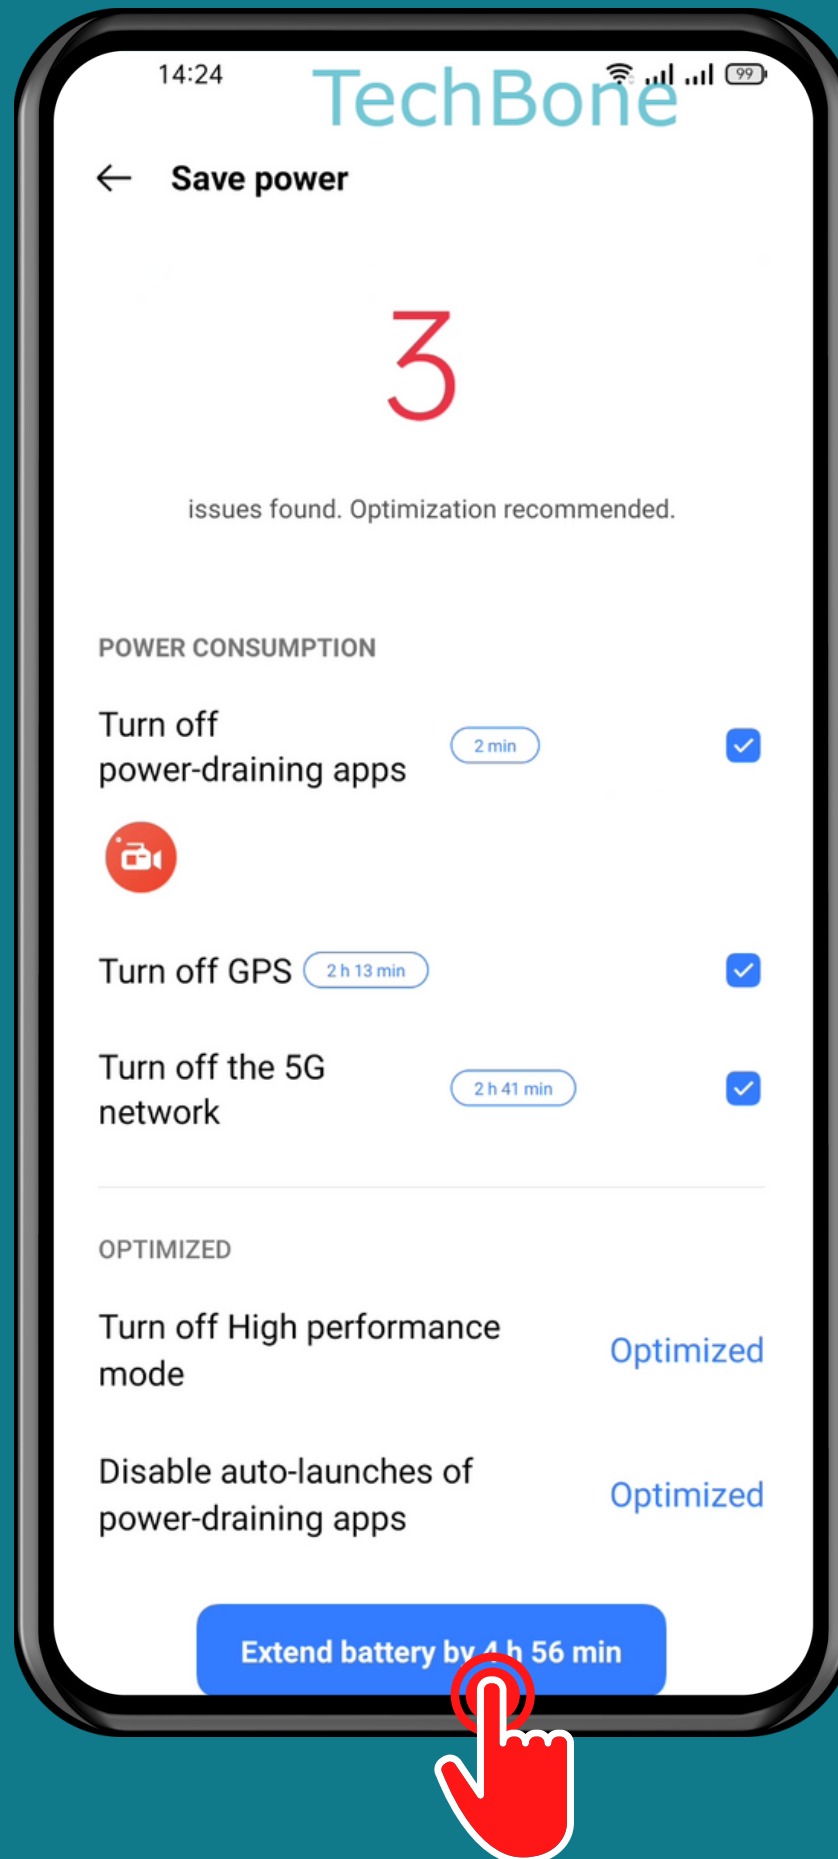

REALME

Android 11 - realme UI 2

HOW TO OPTIMIZE BATTERY CONSUMPTION

Tap on
Settings

Tap on
Battery

Tap on
Save power

Tap on
Extend battery by...

Done!