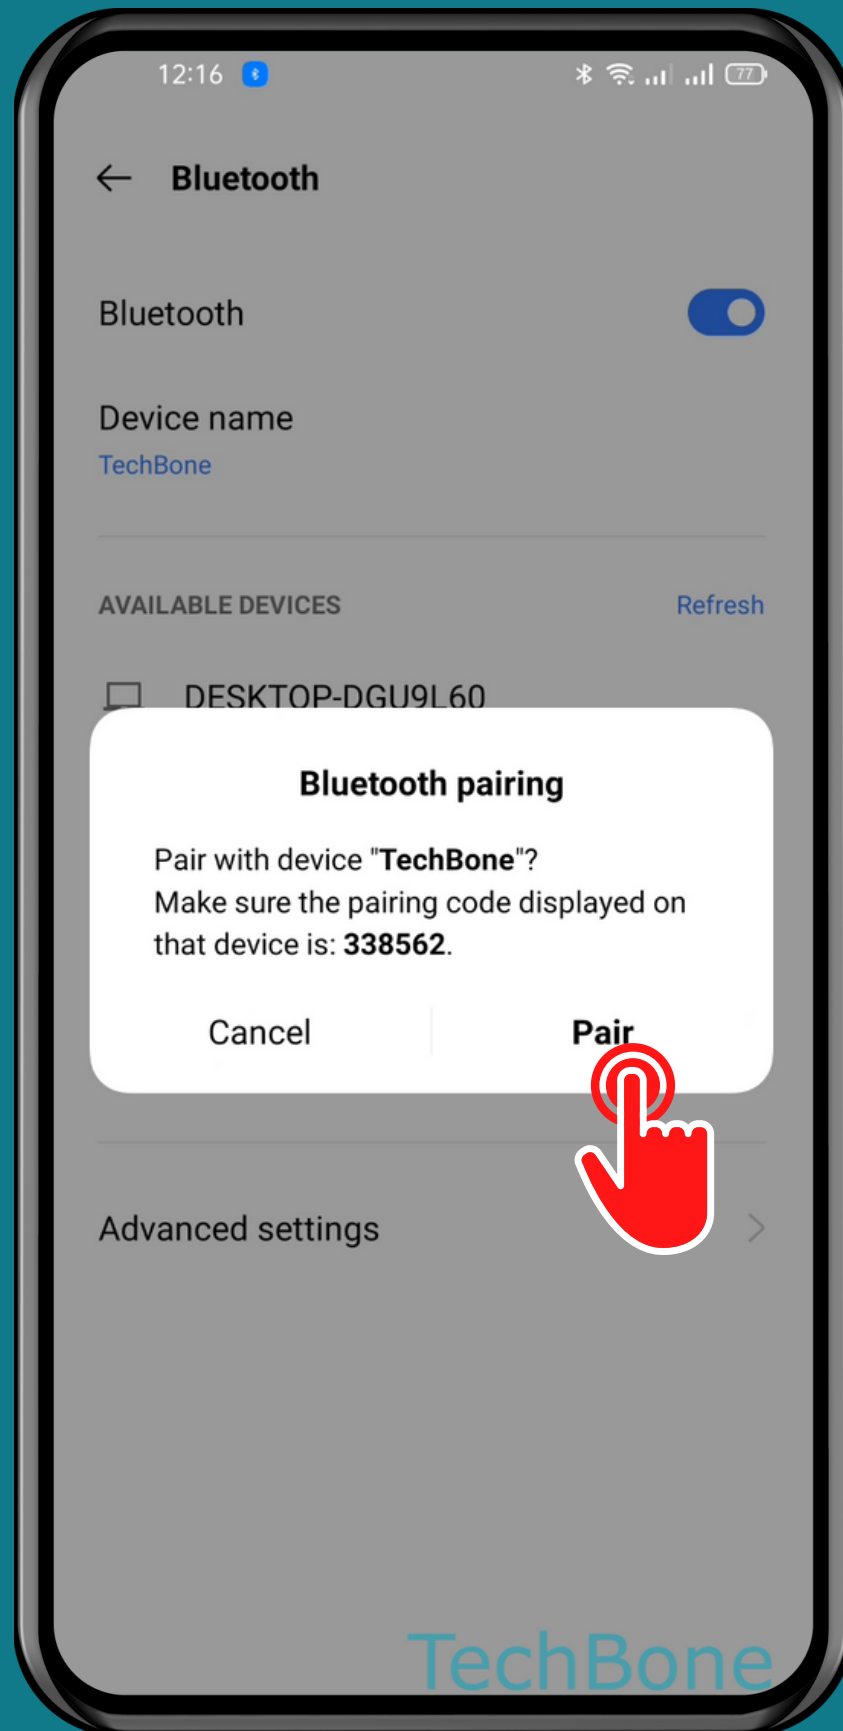

REALME

Android 11 - realme UI 2

HOW TO PAIR A BLUETOOTH DEVICE

Tap on
Settings

Tap on Bluetooth

Select an Available device

Tap on
Pair

Done!