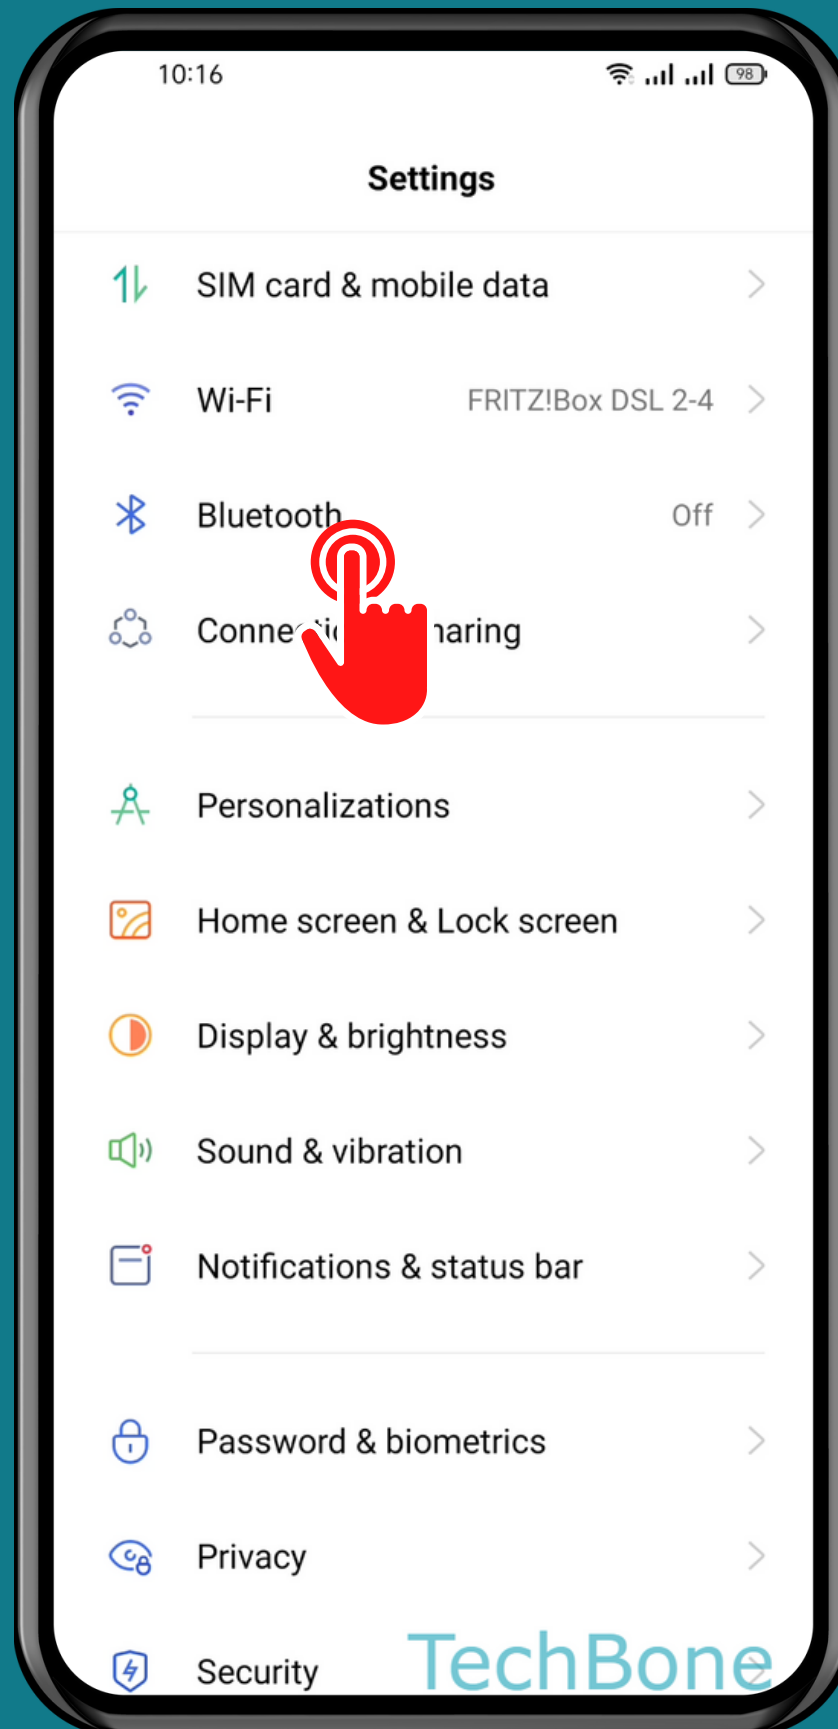

REALME

Android 11 - realme UI 2

HOW TO PAIR A BLUETOOTH DEVICE

Tap on
Settings

Tap on Bluetooth

Select an Available device

Tap on
Pair

Done!