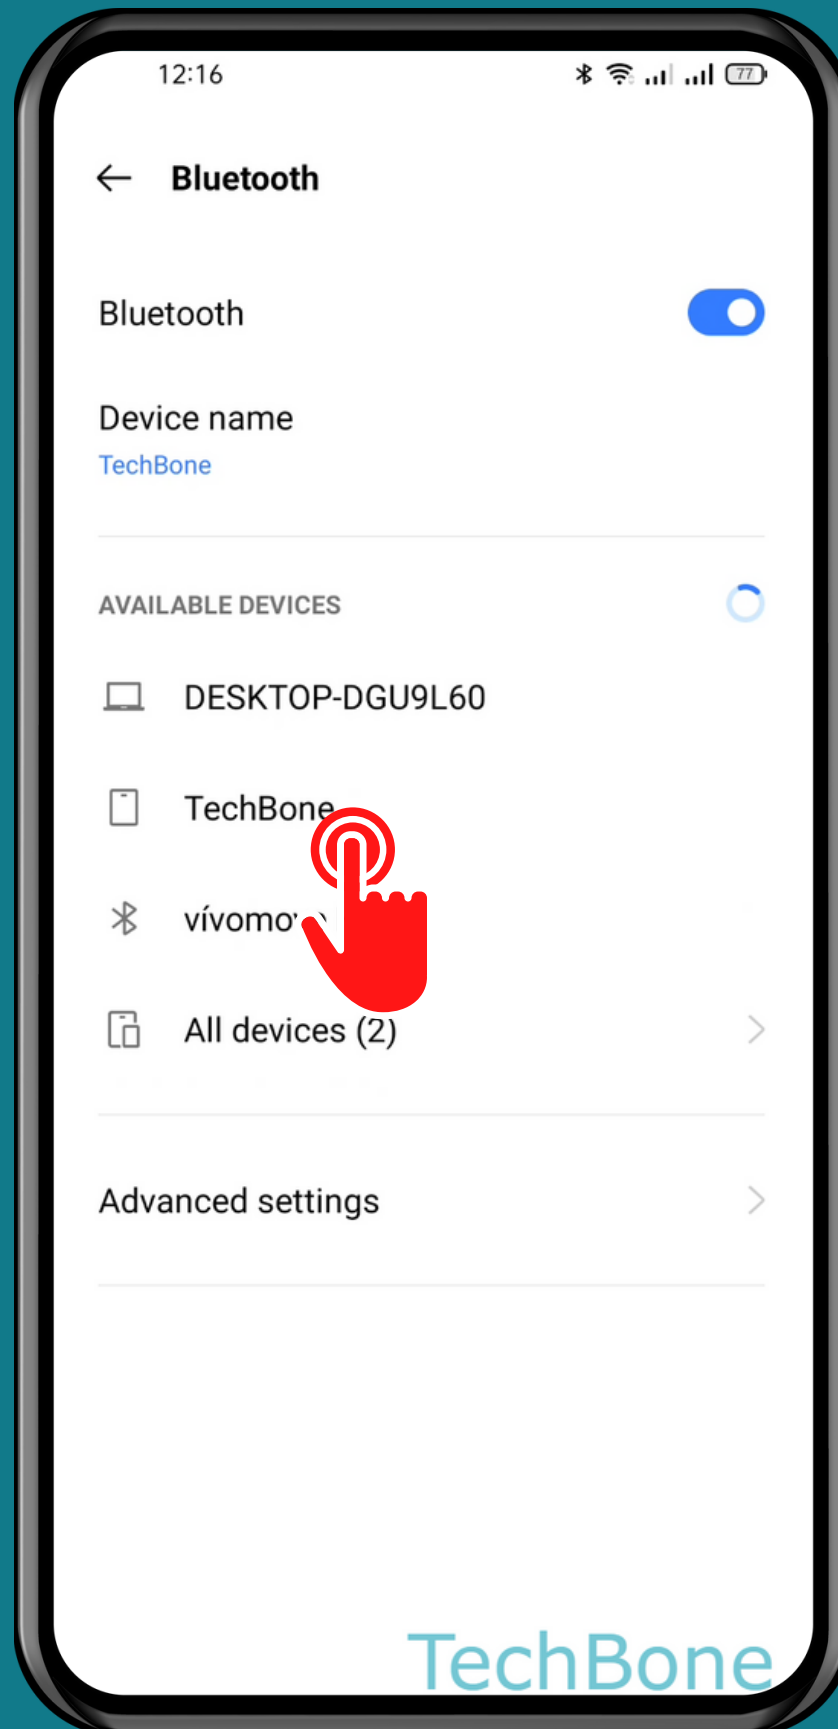

REALME

Android 11 - realme UI 2

HOW TO PAIR A BLUETOOTH DEVICE

Tap on
Settings

Tap on Bluetooth

Select an Available device

Tap on
Pair

Done!