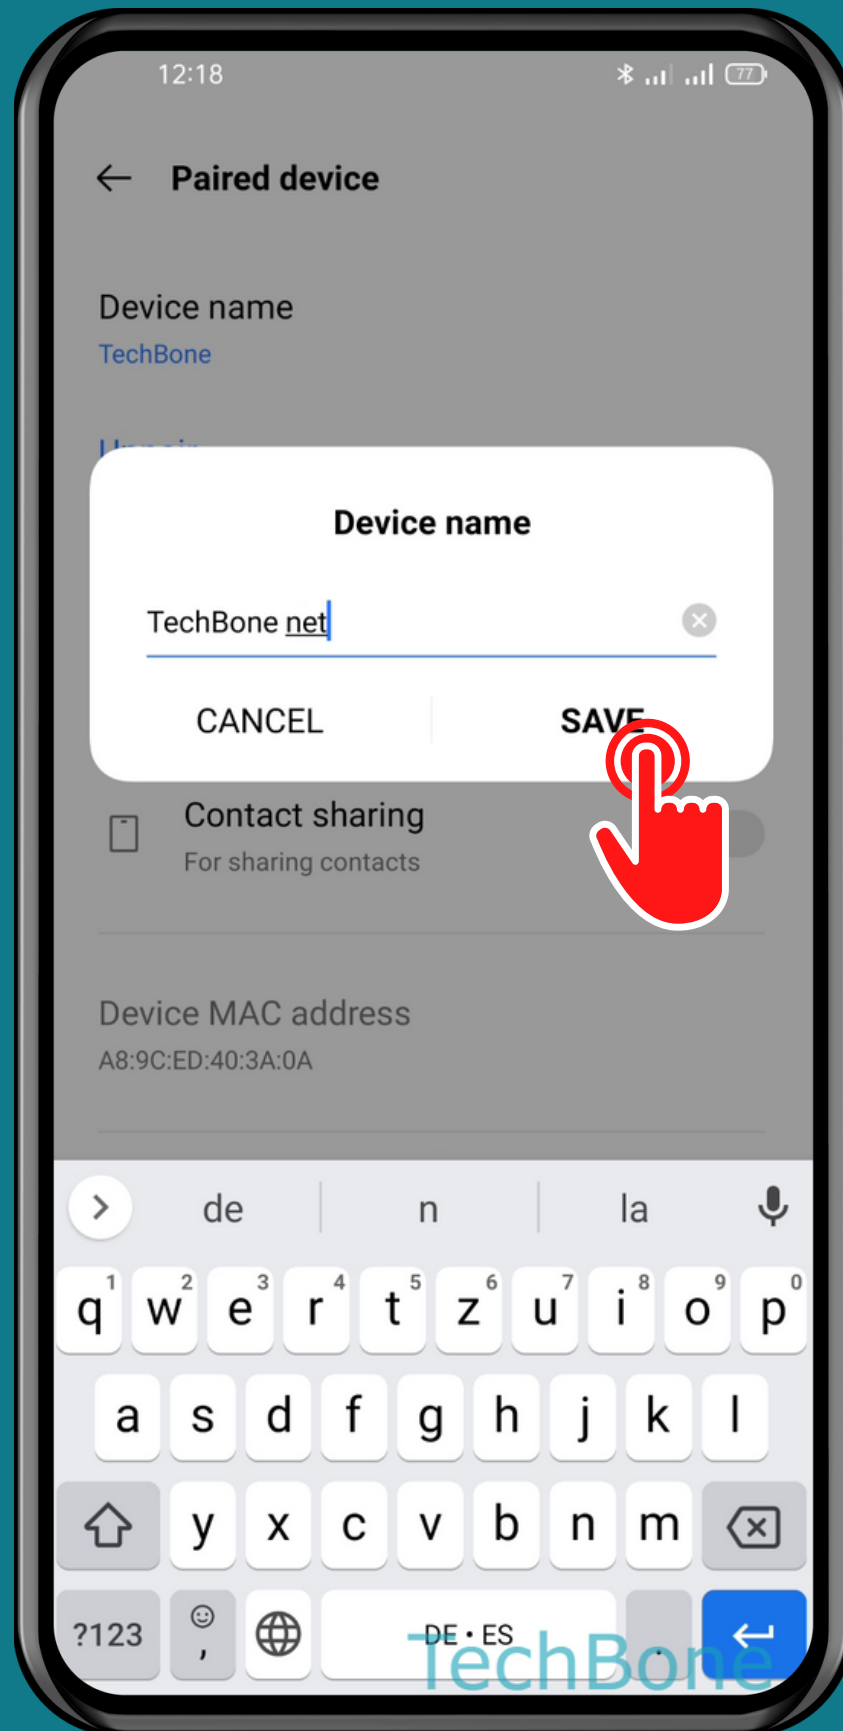

REALME

Android 11 - realme UI 2

HOW TO RENAME A PAIRED BLUETOOTH DEVICE

Tap on
Settings

Tap on Bluetooth

Select a
Paired device

Tap on
Device name

Enter a **Name** and tap
on **Save**