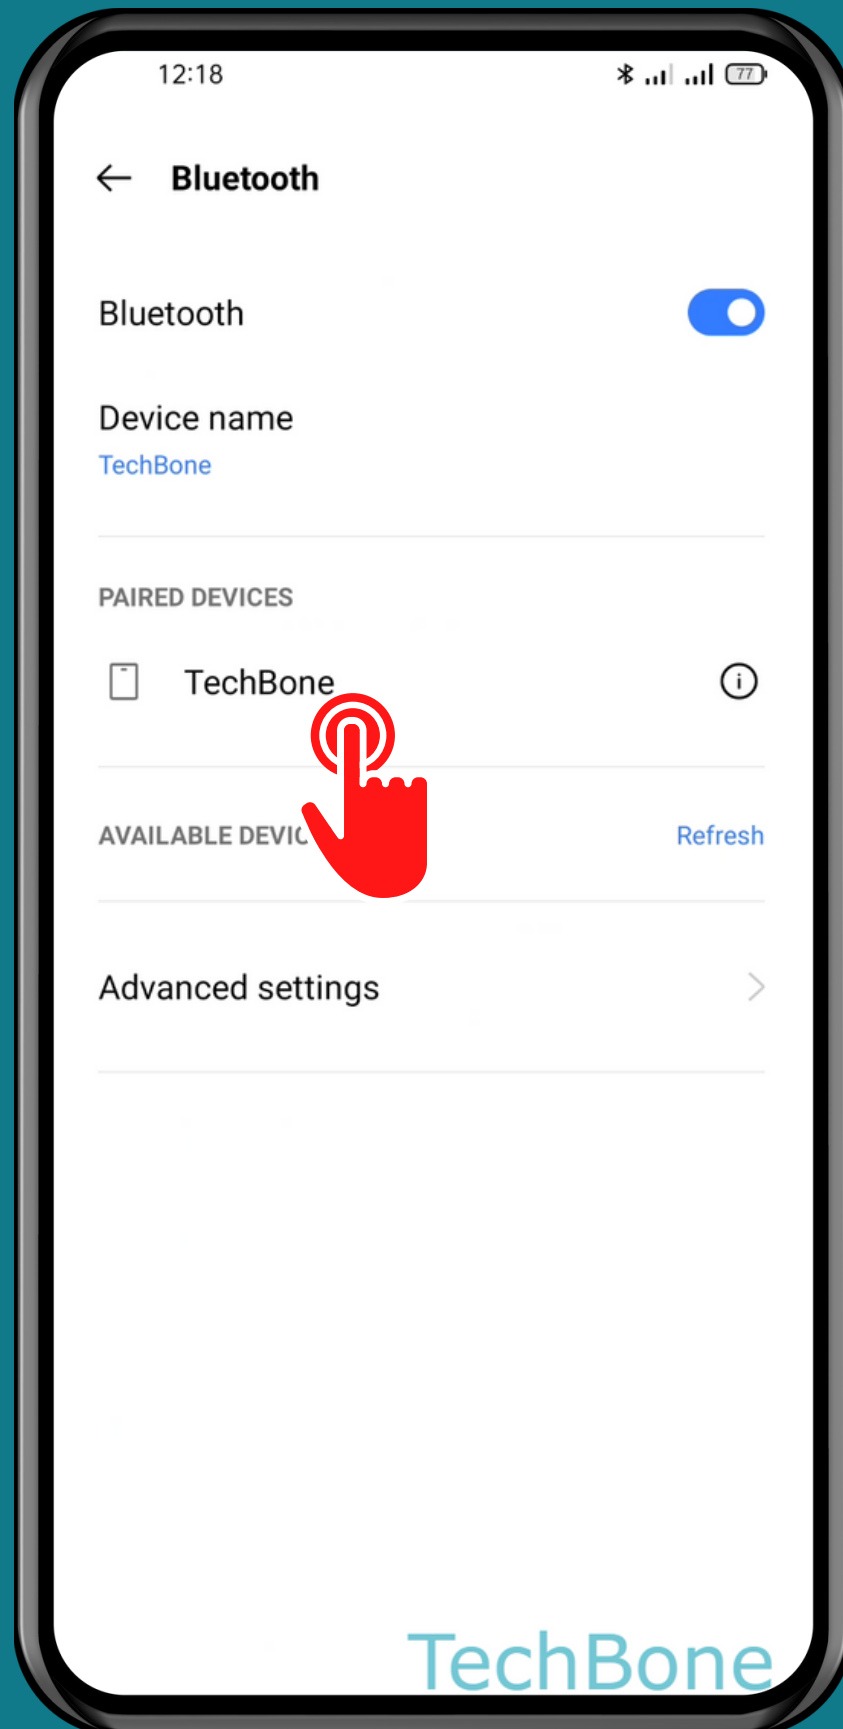

REALME

Android 11 - realme UI 2

HOW TO RENAME A PAIRED BLUETOOTH DEVICE

Tap on
Settings

Tap on Bluetooth

Select a
Paired device

Tap on
Device name

Enter a **Name** and tap
on **Save**