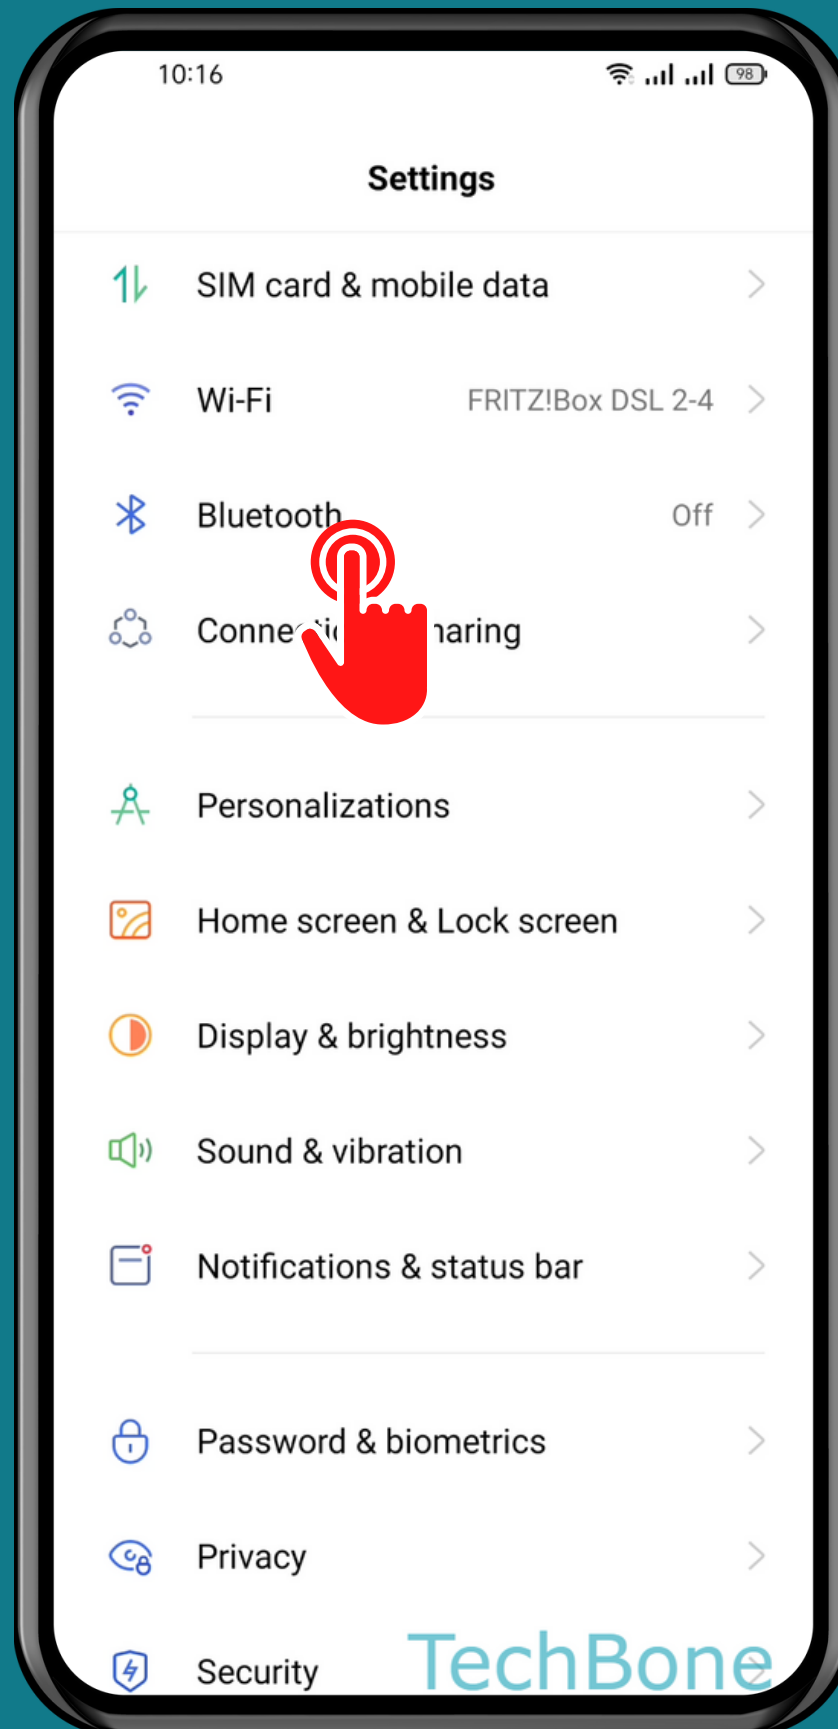

REALME

Android 11 - realme UI 2

HOW TO RENAME A PAIRED BLUETOOTH DEVICE

Tap on
Settings

Tap on Bluetooth

Select a
Paired device

Tap on
Device name

Enter a **Name** and tap
on **Save**