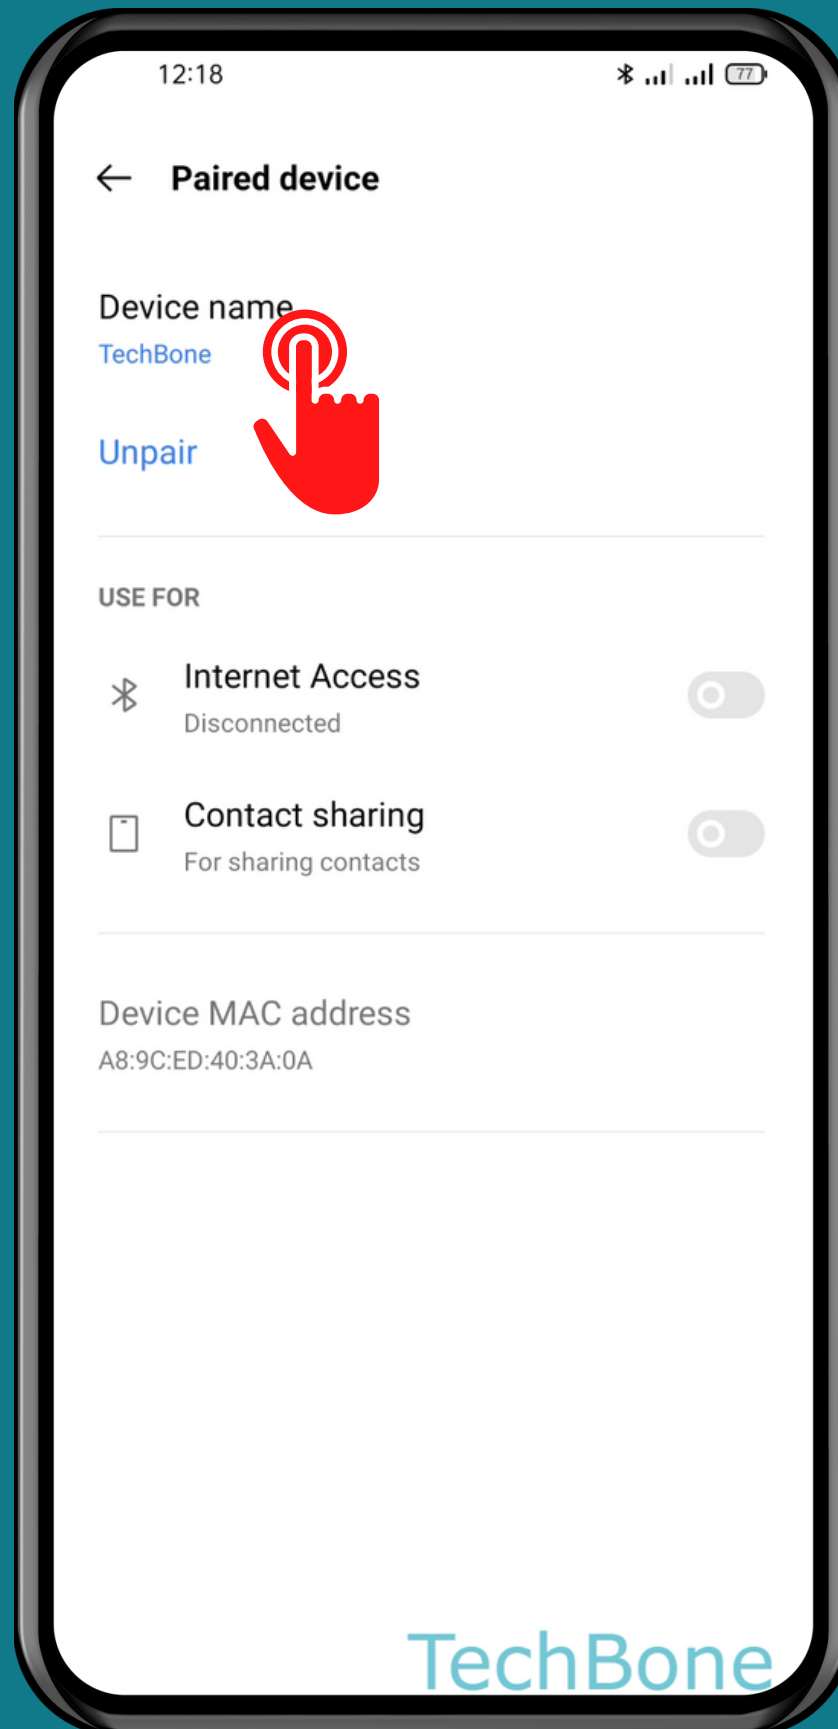

REALME

Android 11 - realme UI 2

HOW TO RENAME A PAIRED BLUETOOTH DEVICE

Tap on
Settings

Tap on Bluetooth

Select a
Paired device

Tap on
Device name

Enter a **Name** and tap
on **Save**