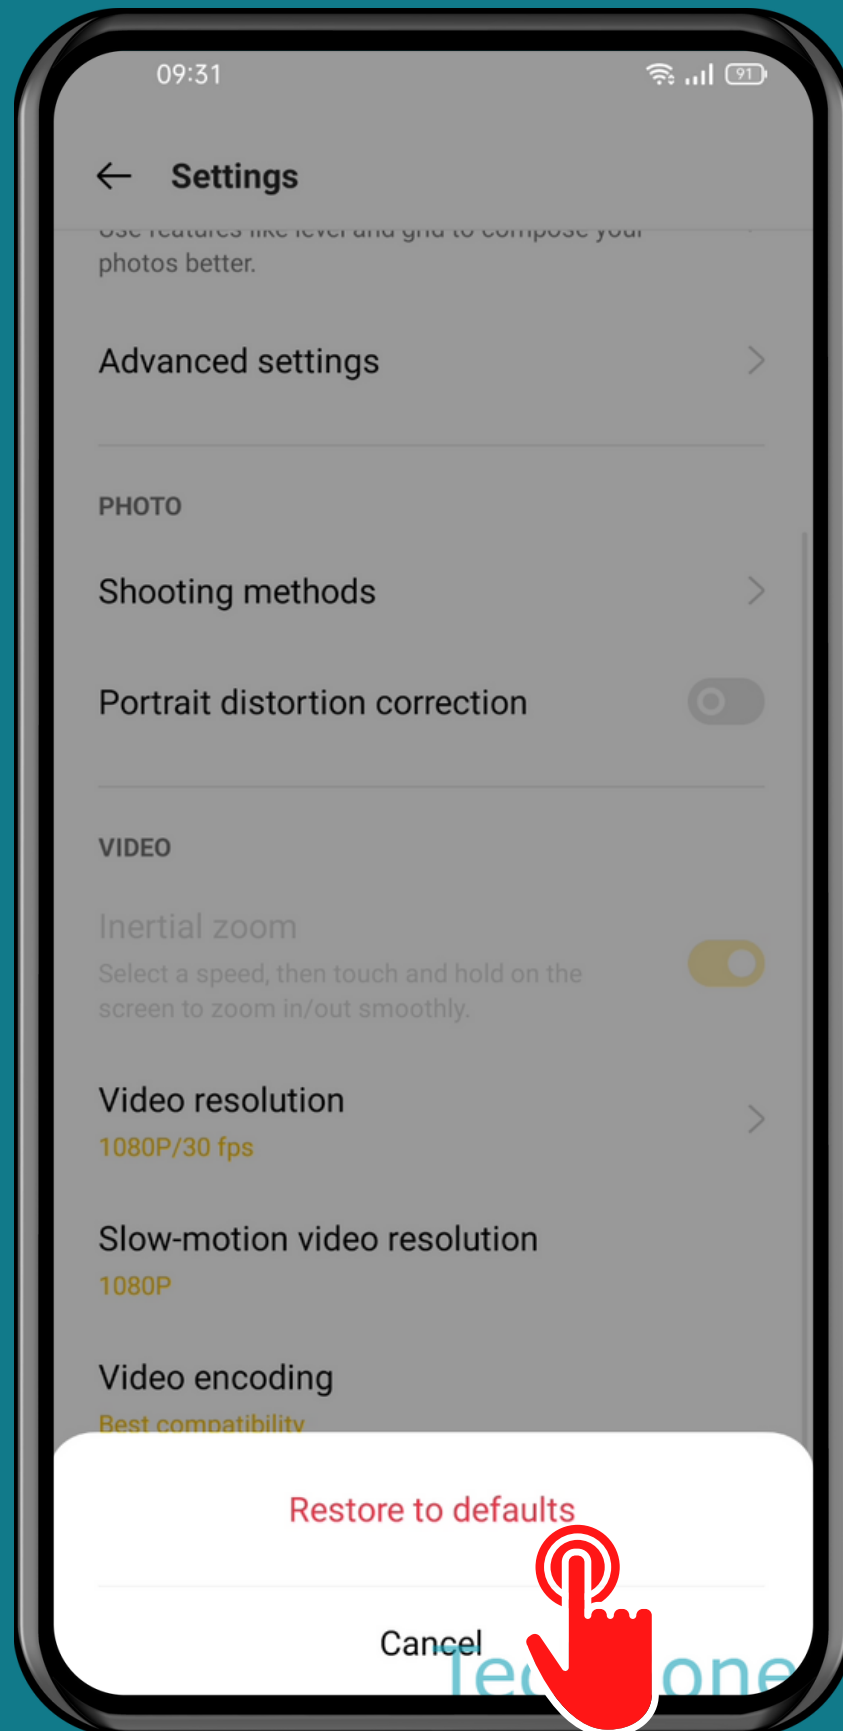

REALME

Camera - Android 11 - realme UI 2

HOW TO RESET CAMERA SETTINGS

Tap on Camera

Tap on
Settings

Tap on Restore to defaults

Tap on
Restore to defaults
to confirm

Done!