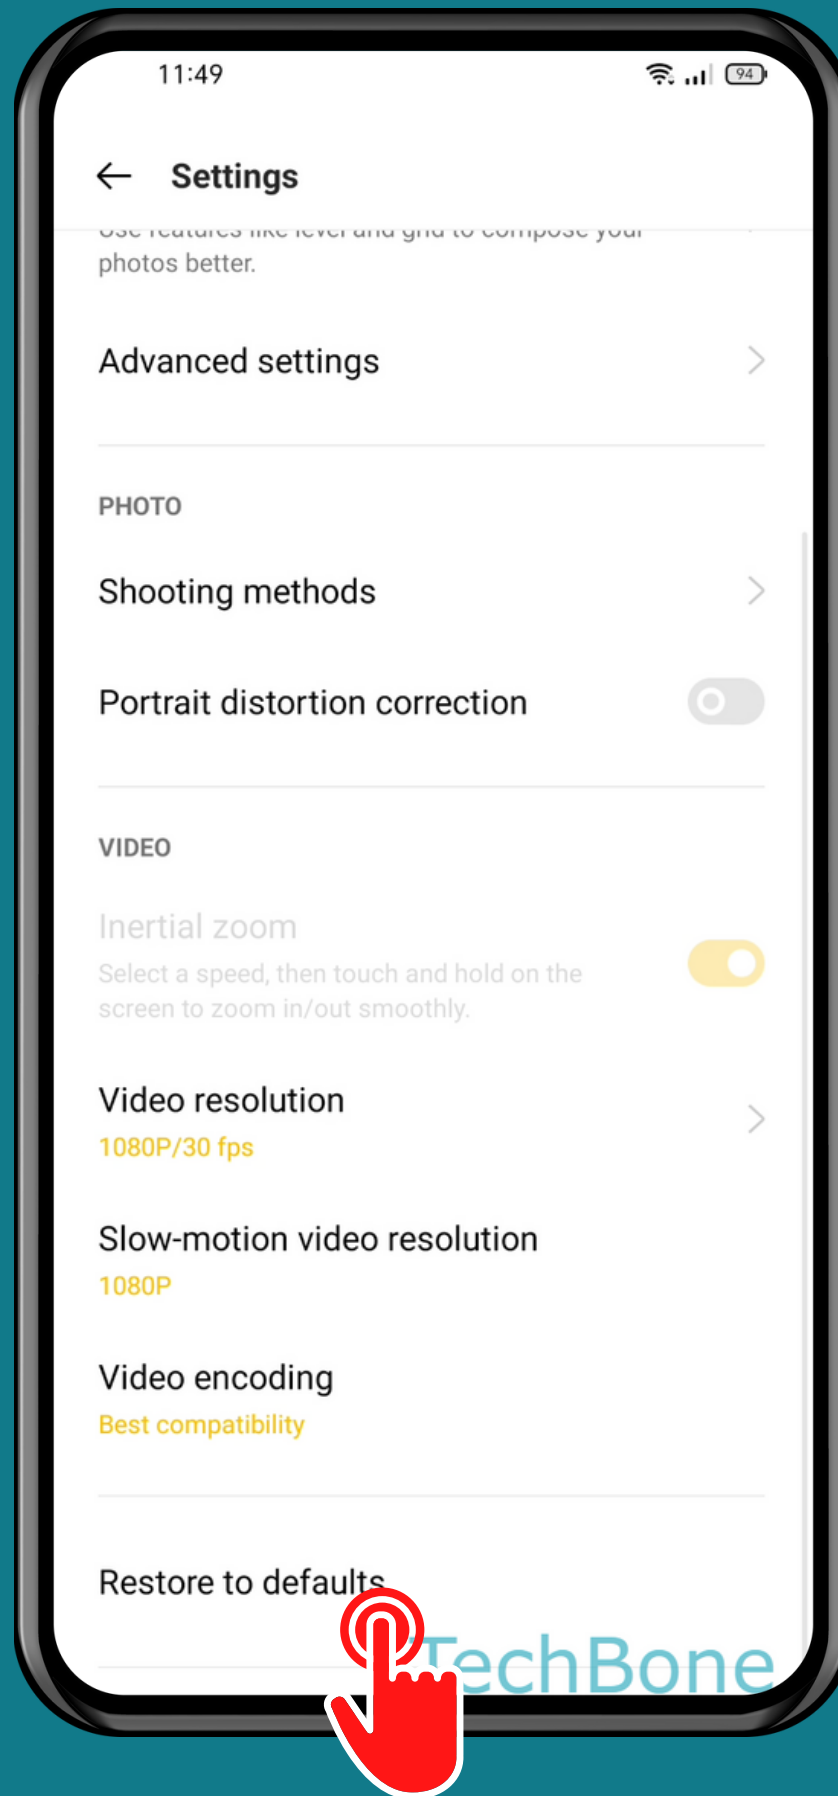

REALME

Camera - Android 11 - realme UI 2

HOW TO RESET CAMERA SETTINGS

Tap on Camera

Tap on
Settings

Tap on Restore to defaults

Tap on
Restore to defaults
to confirm

Done!