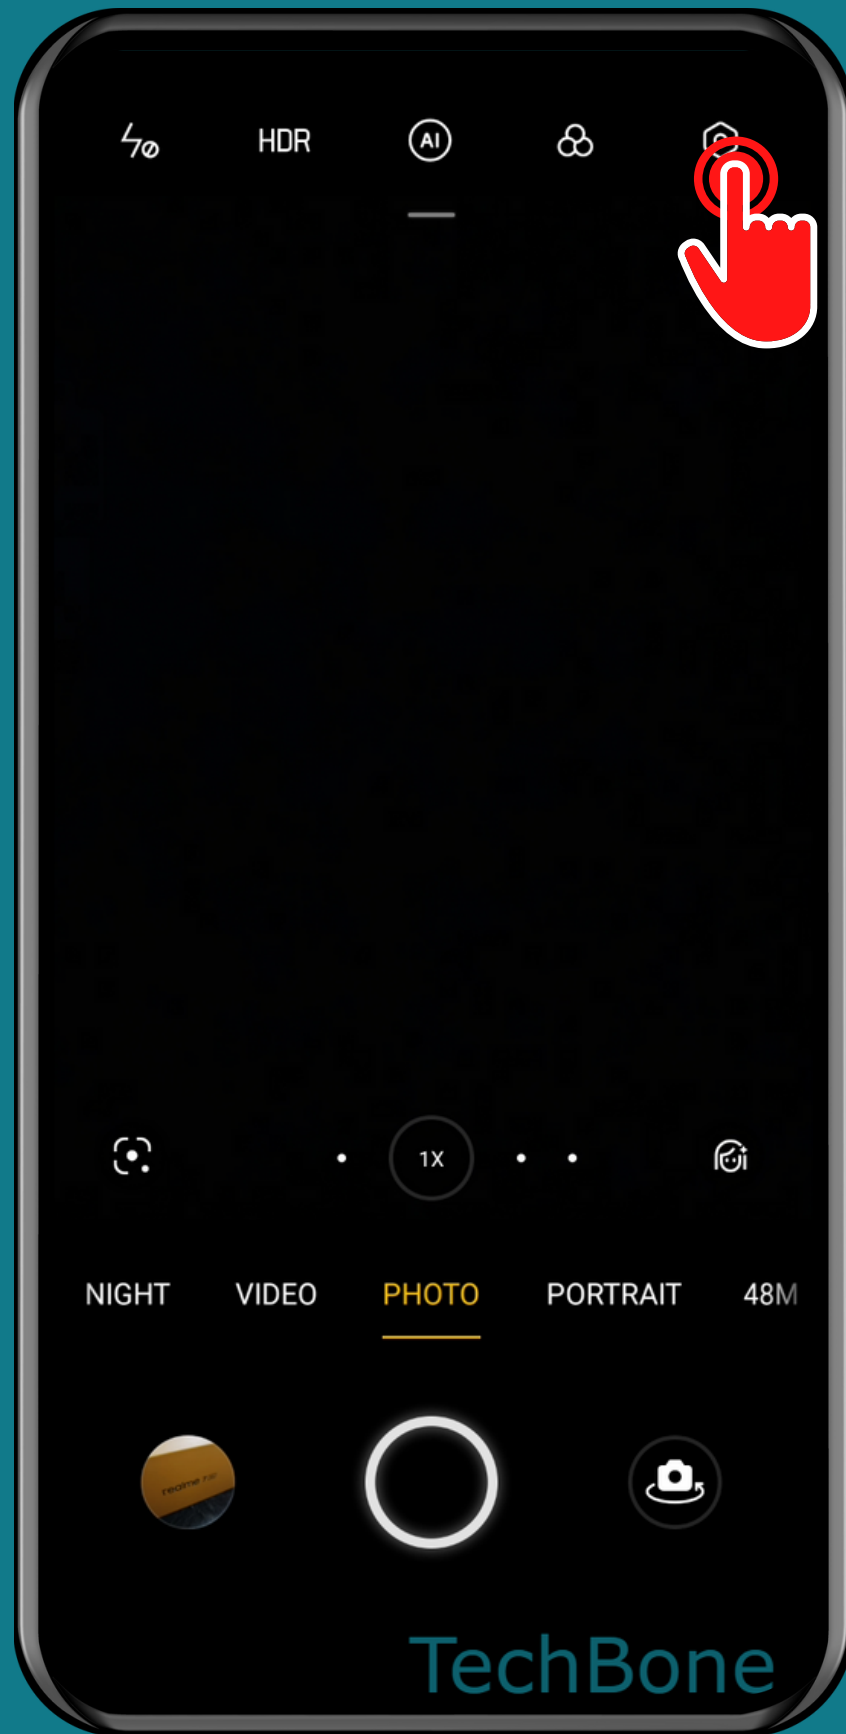

REALME

Camera - Android 11 - realme UI 2

HOW TO RESET CAMERA SETTINGS

Tap on Camera

Tap on
Settings

Tap on Restore to defaults

Tap on
Restore to defaults
to confirm

Done!